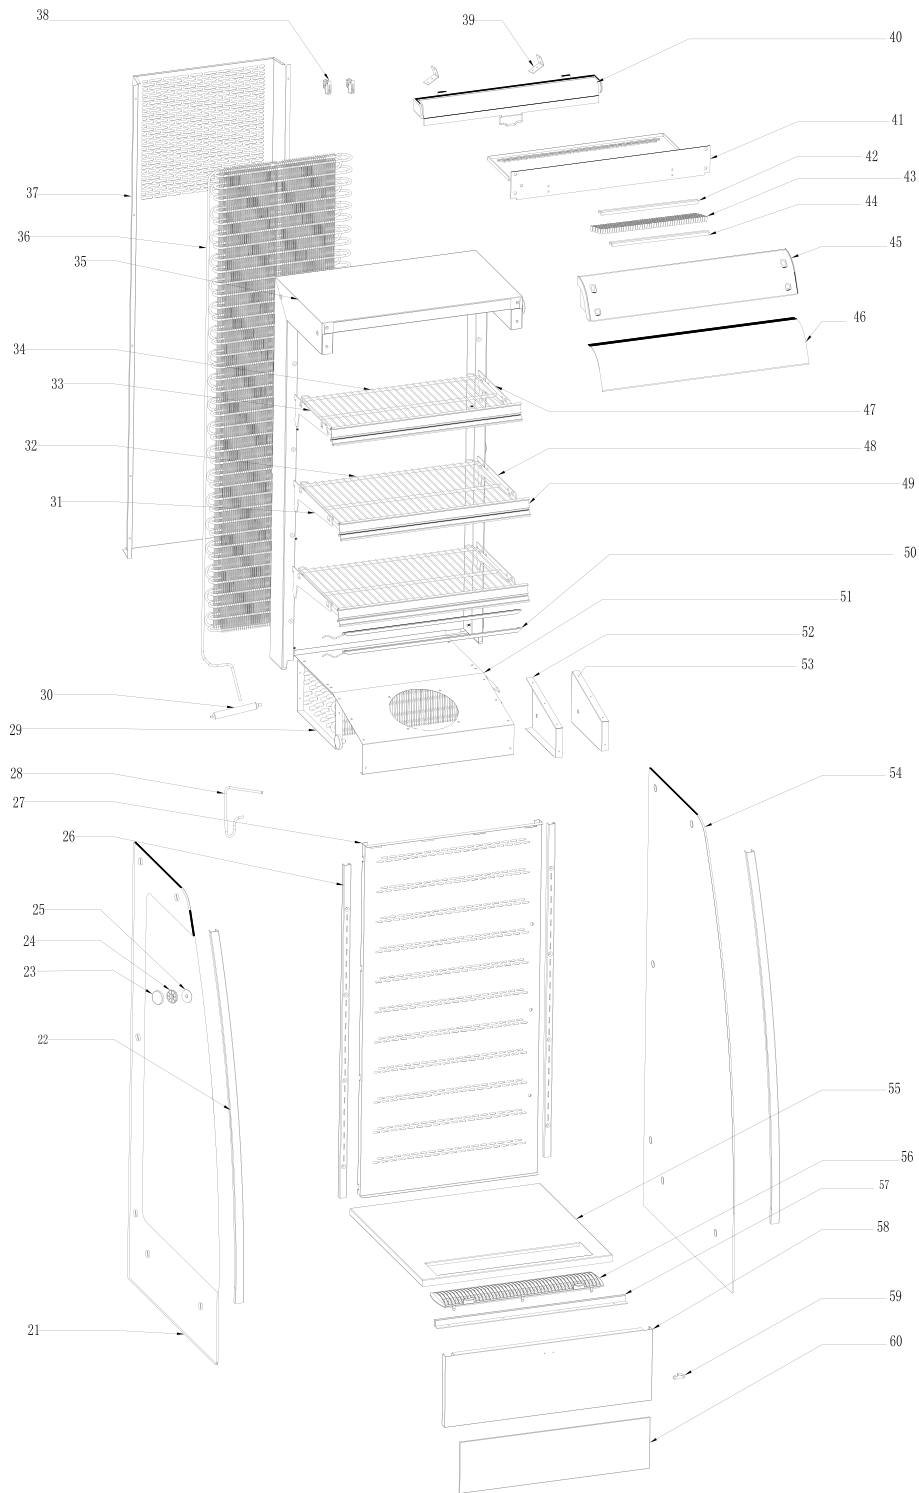

Parts Breakdown

Model RS-CN-0250 25825

Parts Breakdown

Model RS-CN-0250 25825

Parts Breakdown

Model RS-CN-0250 25825

Item No.	Description	Position	Item No.	Description	Position	Item No.	Description	Position
79290	Power Cord for 25825	1	60577	Dry Filter for 25825	30	60651	Curtain Hook for 25825	59
79291	Wire Clip for 25825	2	30747	Left Shelf Bracket for 25825	31	79349	Glass Deflector for 25825	60
79292	Terminal for 25825	3	79321	Bottom Shelf for 25825	32	AF543	Flat Net Cover for 25825	61
79293	Feet Pad for 25825	4	79322	Left Shelf Bracket for 25825	33	71565	Fan Blade for 25825	62
79294	Feet for 25825	5	79323	Top Shelf for 25825	34	71564	Fan Guard for 25825	63
79295	Magnet for 25825	6	79324	Foam of Back Cover for 25825	35	71522	Evaporator Fan Motor for 25825	64
60561	Rear Wheels for 25825	7	AF538	Condenser for 25825	36	60594	Cover of Circuit Board Box for 25825	65
79297	Holder for Condenser Motor for 25825	8	79326	Condenser Cover for 25825	37	61167	Circuit Board Box for 25825	66
79298	Condenser Motor Bracket Guard for 25825	9	61222	Stands for Condenser for 25825	38	79356	LED Transformer Holder for 25825	67
79299	Base Board for 25825	10	AF539	Night Curtain Bracket for 25825	39	67652	LED Transformer for 25825	68
79300	Left Panel of Base for 25825	11	AD502	Night Curtain for 25825	40	AF544	Bracket of Circuit Board Box for 25825	69
79301	Crossbar of Base for 25825	12	79330	Air-Out Board for 25825	41	79359	Cover of Junction Box for 25825	70
AF537	Back Cover of Base for 25825	13	79331	Back Clamp for 25825	42	61244	Junction Box for 25825	71
60587	Water Receiver for 25825	14	79332	Honeycomb Panel for 25825	43	79361	Right Panel of Base for 25825	72
79304	Pipe for Evaporated Water for 25825	15	79333	Front Clamp for 25825	44	71514	Switch for 25825	73
60589	Water Level Detector for 25825	16	AF540	Top Front Cover for 25825	45	AF545	Temperature Display for 25825	74
AD521	Compressor for 25825	17	AF541	Decorative Board for 25825	46	AF546	Main Circuit Board for 25825	75
30744	Water Pipe for 25825	18	79336	Right Shelf Bracket for 25825	47	60666	Temperature Probe for 25825	76
68368	Snap Ring for 25825	19	30750	Right Shelf Bracket for 25825	48	AD481	Overheating Probe for 25825	78
79309	Base Foam for Evaporator for 25825	20	79338	Price Tag Holder for 25825	49	79364	Condenser Fan Motor for 25825	79
79310	Left Glass for 25825	21	AF542	Shelf LED Light for 25825	50	79367	Flat Net Cover for 25825	80
79311	Front Decorative Strip for 25825	22	68310	Fixed Plate of Evaporator Motor for 25825	51	79368	Air Filter for 25825	81
79312	Nut Decoration for 25825	23	68309	Right Fixed Plate of Evaporator Motor for 25825	52	79369	Ventilated Board of Base for 25825	82
79313	Nut Gasket for 25825	24	68334	Right Fixed Plate of Evaporator Motor for 25825	53	60590	PVC Trucking for 25825	83
79314	Decoration Nut Gasket for 25825	25	79343	Right Glass for 25825	54	67642	Cover of Terminal Box for 25825	84
79315	Pole for Shelf for 25825	26	79344	Bottom Frame of Cabinet for 25825	55	67643	Terminal Box for 25825	85
79316	Ventilated Board for 25825	27	79345	Air Intake Grill for 25825	56	60668	Drain Pipe for 25825	86
61234	Connection Pipe for 25825	28	79346	Wind Screen Strip for 25825	57	60669	Pipe Clamp for 25825	87
71562	Evaporator for 25825	29	79347	Front Decorative Board for 25825	58	60670	PPR Pipe Clamp for 25825	88