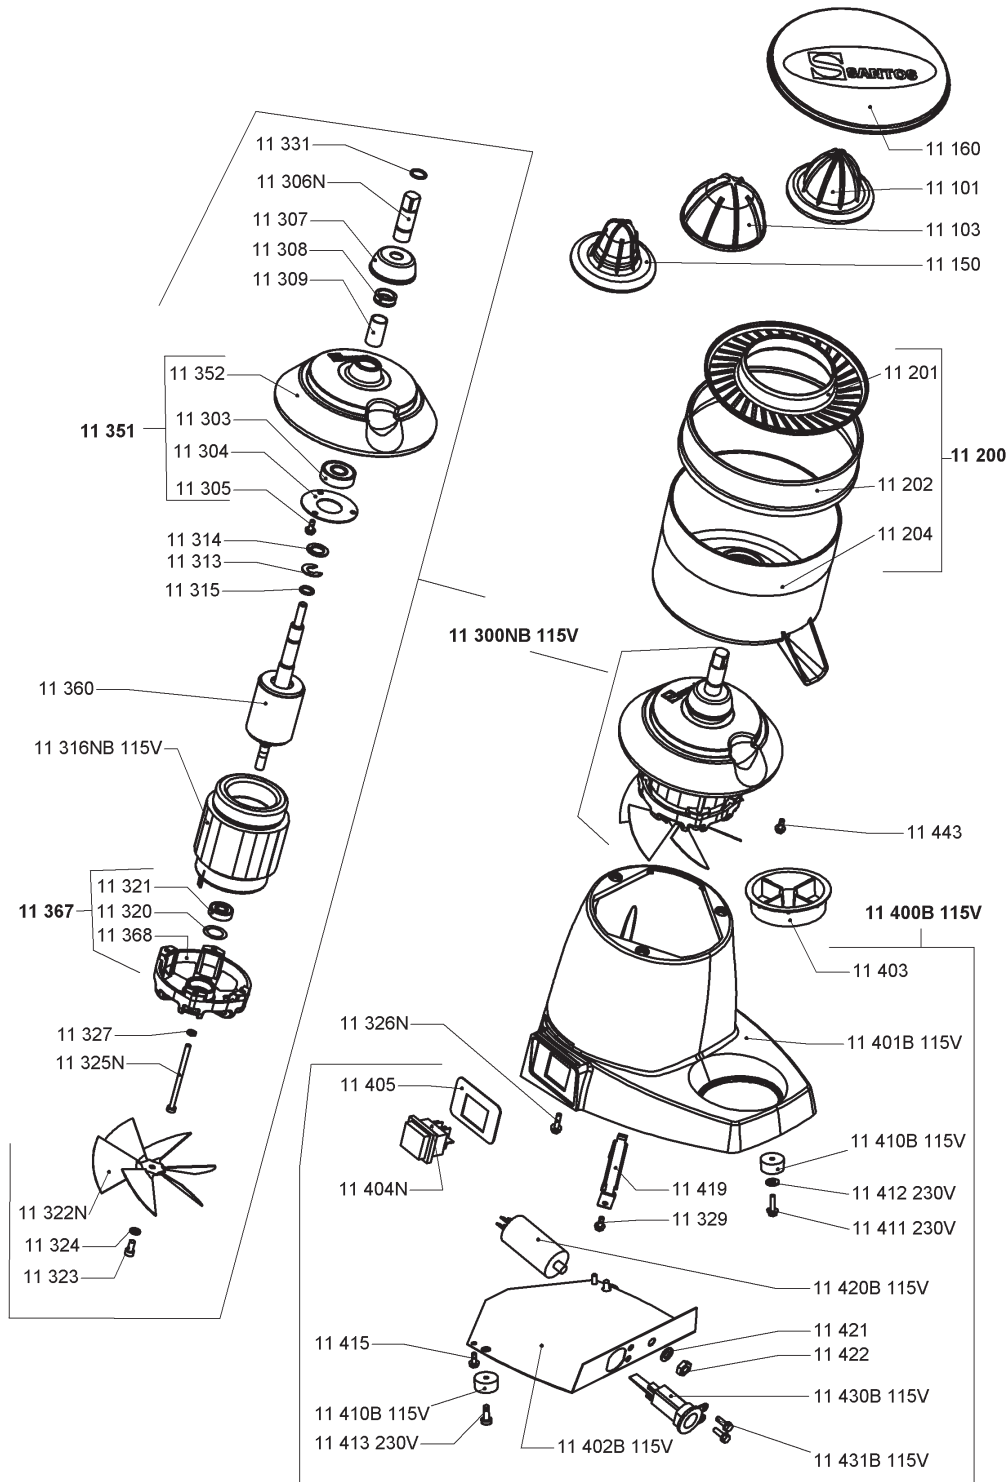

Parts Breakdown

Model Santos 11C 44025

Parts Breakdown

Model Santos 11C 44025

Item No.	Description	Position	Item No.	Description	Position	Item No.	Description	Position
40709	Black Squeezer Cone for Orange + Lemon for 44025	11101	AC524	Washer (Specific) for 44025	11314	AC542	Complete Base Chromed 220V for 44025	11400NC
40710	Black Squeezer Cone for Grapefruit for 44025	11103	AC525	O-Ring Seal for 44025	11315	AC543	Complete Chrome Base for 44025	11401B
40711	Black Squeezer Cone for Limes for 44025	11150	AC526	Stator Only 100-120V 50/60Hz for 44025	11316NB	AC544	Bottom Plate for 44025	11402
AC513	Bowl Cover for 44025	11160	AC527	Lower Flange Only (Old <07/2017) for 44025	11318	40714	Plastic Drip Tray for 44025	11403
AC514	Complete Plastic Bowl Black for 44025	11200C	AC528	Crinkle Washer for 44025	11320	40960	Waterproof Switch for 44025	11404N
40712	Plastic Filter Grid for 44025	11201	AC529	Bearing 608 ZZ for 44025	11321	AC545	On-Off Plate for 44025	11405
40713	Ornamental Ring-Anodized Aluminum for 44025	11202	AC530	Fan for 44025	11322N	AC546	Rubber Foot 22x10 for 44025	11410
40959	Black Bowl for 44025	11204NN	AC531	Screw H M5x10 (Left Side) for 44025	11323	AC547	Screw H 4x16 Zn for 44025	11411
AC515	Upper Flange (Old<07/2017) for 44025	11302	AC532	Washer AZ 5 for 44025	11324	AC548	Washer 5x12x1 for 44025	11412
AC516	Bearing 6201 for 44025	11303	AC533	Screw CX 4x70 Zn for 44025	11325N	AC549	Screw 4.8x16 for 44025	11413
AC517	Bearing Washer for 44025	11304	AC534	Screw H 4x16 Zn for 44025	11326N	AC550	Screw H 4x8 Zn for 44025	11415
AC518	Screw H 4x8 Zn for 44025	11305	AC535	Washer AZ 4 for 44025	11327	AC551	Cables Deflector for 44025	11419
45037	Square Driving Axle for 44025	11306N	AC536	Screw H 4x10 Zn for 44025	11329	AC552	Capacitor 4 MF (110V and 220V) for 44025	11420
AC519	Aluminum Cap for 44025	11307	AC537	O-Ring Seal for 44025	11331	AC553	Power Cord with USA Plug for 44025	11430B
AC520	V Ring Gasket V16 S for 44025	11308	AC538	Upper Flange for 44025	11352	AC554	Screw H M4x12.7 Zn for 44025	11431
AC521	Spacer 15x1x26 for 44025	11309	AC539	Complete Rotor with Shaft for 44025	11360	AC555	Screw H 4x8 Zn for 44025	11443
AC522	Complete Rotor with Shaft (Old<=07/2017) for 44025	11310N	AC540	Stator Only 220-240V 50/60Hz for 44025	11366			
AC523	Circlip D 10 for 44025	11313	AC541	Lower Flange Only for 44025	11368			