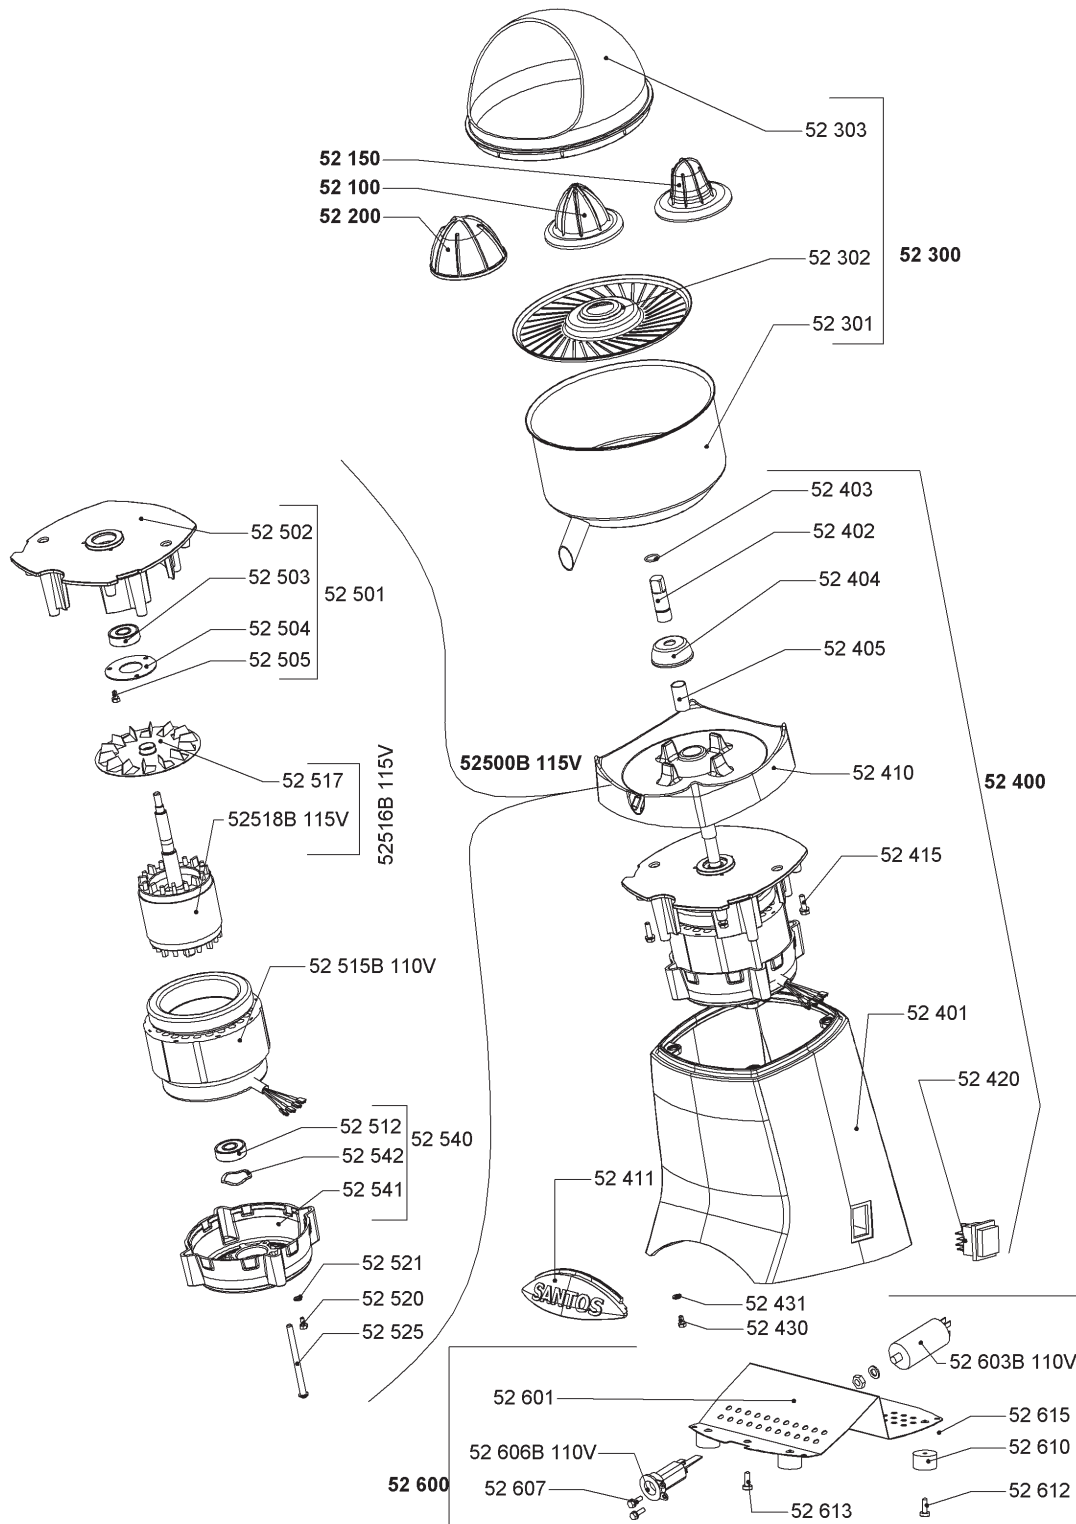

Parts Breakdown

Model Santos 52 39686

Parts Breakdown

Model Santos 52 39686

Item No.	Description	Position	Item No.	Description	Position	Item No.	Description	Position
40618	Cone for Orange + Lemon for 39686	52100	73300	Screw H M4x8 Zn Auto for 39686	52430	73318	Washer AZ 4 Zn for 39686	52521
40876	Lime Cone for 39686	52150	73301	Washer AZ 4 Zn for 39686	52431	73319	Screw 5x81 TORX for 39686	52525
40877	Grapefruit Cone for 39686	52200	44026	Complete Motor 100-120V 50/60Hz for 39686	52500B	AC389	Complete Rotor with Shaft and Fan for 39686	52530
73287	Complete Bowl with Grid and Dome for 39686	52300	73303	Complete Upper Flange for 39686	52501	AC390	Rotor with Shaft for 39686	52531
40878	Stainless Steel Bowl for 39686	52301	73304	Upper Flange for 39686	52502	AC391	Stator 220-240V 50/60Hz for 39686	52532
73288	Stainless Steel Pulp Grid for 39686	52302	AC388	Bearing 6201 for 39686	52503	AC392	Lower Flange for 39686	52541
73289	Anti Splash Dome for 39686	52303	73306	Bearing Washer for 39686	52504	AC393	Ondulated Washer for 39686	52542
73290	Complete Aluminum Body Painted Grey (without Motor) for 39686	52400	73307	Screw H M4x8 Zn Auto for 39686	52505	73320	Complete Bottom Plate USA Plug for 39686	52600
AC387	Chromed Body for 39686	52401C	73308	Complete Rear Flange for 39686	52510	73321	Bottom Plate for 39686	52601
73291	Painted Base Only, Grey for 39686	52401G	73309	Rear Flange for 39686	52511	73322	Capacitor 4 MF for 39686	52603
73292	Driving Square Shaft for 39686	52402	73305	Bearing 6201 LUZ for 39686	52512	73727	Power Cord with USA Plug for 39686	52606B
73293	O-Ring Seal 12x1.7 for 39686	52403	73311	Bearing Washer for 39686	52513	73324	Screw H 4.2x12.7 Zn Auto for 39686	52607
73294	Aluminum Deflector for 39686	52404	73312	Screw H M4x8 Zn Auto for 39686	52514	73325	Rubber Foot 25x15 for 39686	52610
73295	Cup Spacer for 39686	52405	73725	Stator 100-120V 50/60Hz for 39686	52515B	73326	Screw CBLZ 5.5x16 for 39686	52612
73296	Bowl Sustainer for 39686	52410	73314	Complete Rotor with Shaft and Fan 10/2017 for 39686	52516	73327	Screw for 39686	52613
73297	Front Foot for 39686	52411	73315	Fan for 39686	52517	73328	Screw H M4x8 Zn Auto for 39686	52615
73298	Screw H 5x16 Zn Auto for 39686	52415	73316	Rotor with Shaft 10/2017 for 39686	52518			
73299	Switch for 39686	52420	73317	Screw H M4x8 Zn Auto for 39686	52520			