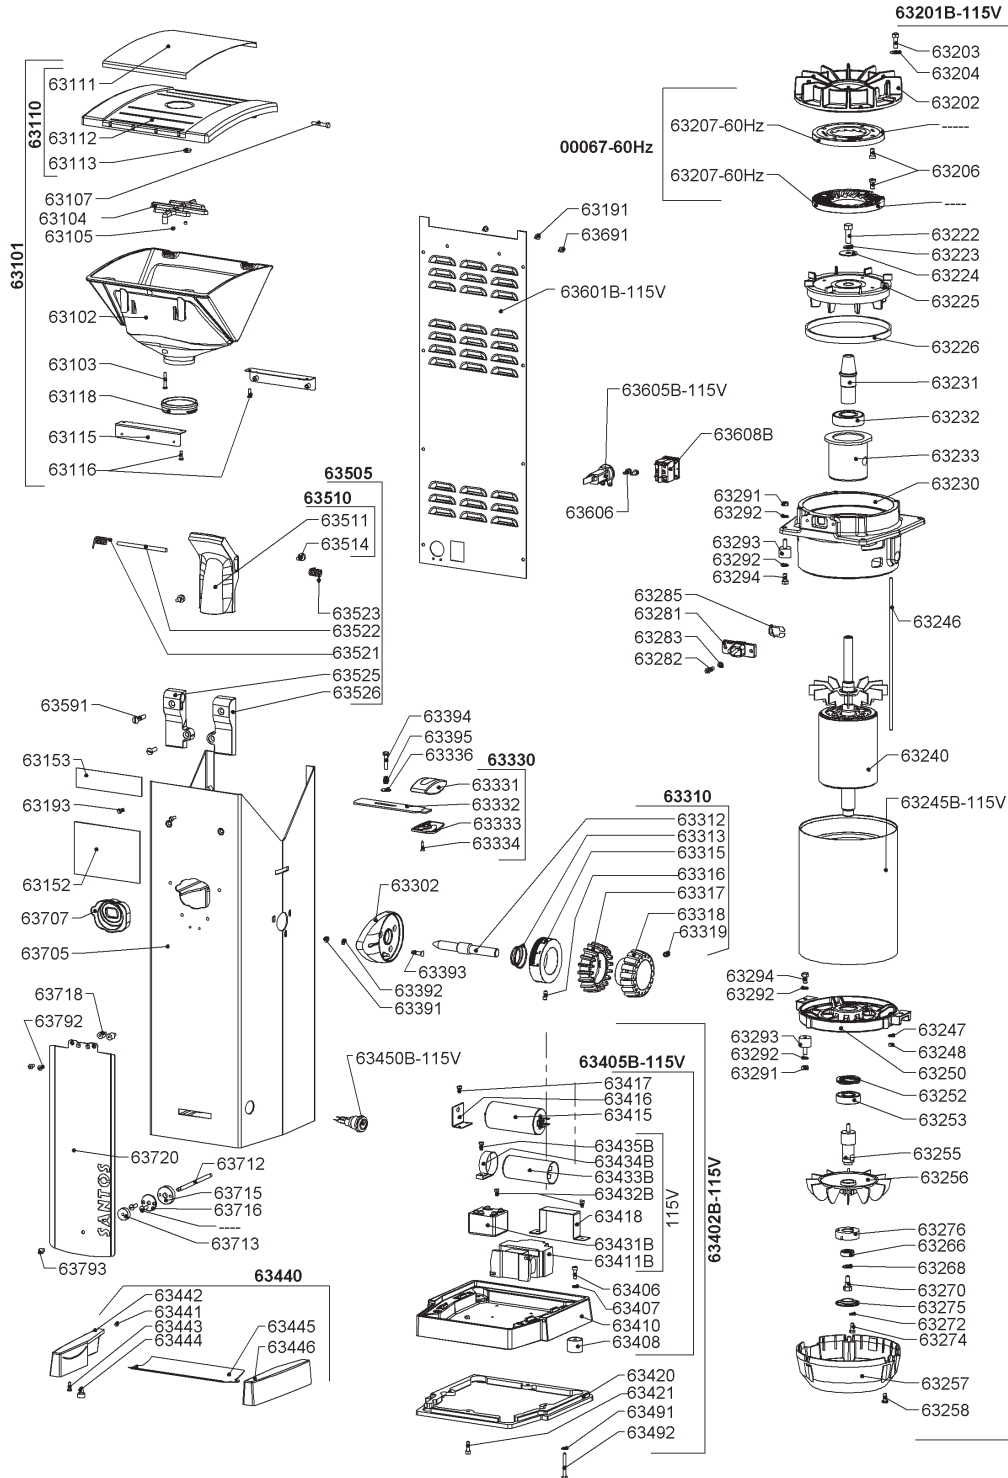

# Parts Breakdown

## Model Santos 63 44636

## Model Santos 63 44636

Item No.	Description	Position	Item No.	Description	Position	Item No.	Description	Position
69564	Screw H 4.2x12.7 ZN for 44636	63606	69569	Eccentric Rod for 44636	63712	69574	Vibrating Plate for 44636	63720
69565	Rocker Switch for 44636	63608B	69570	Vibrating Plate Holder for 44636	63713	69575	Screw FZ M4x8 S.Steel Auto for 44636	63792
69566	Screw RLS M4x8 S.Steel for 44636	63691	69571	Eccentric Guide Rod for 44636	63715	69576	Screw M5x8 Stainless Steel for 44636	63793
69567	Main Sheet for 44636	63705	69572	Eccentric Guide Cover for 44636	63716			
69568	Conduit Seal for 44636	63707	69573	Silentbloc 10x10 for 44636	63718			