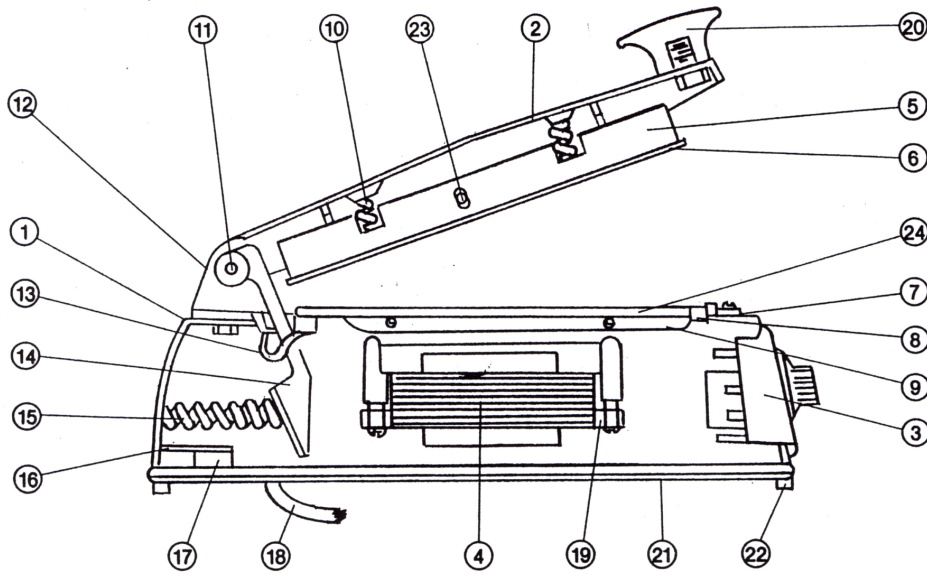

Parts Breakdown

Model SE-CN-0203 14446

ELEMENT SERVICE KIT 25

Parts Breakdown

Model SE-CN-0203 14446

Item No.	Description	Position	Item No.	Description	Position	Item No.	Description	Position
76813	Main Housing for 14446	01	19424	Spring for 14446	10	19426	Bracket for 14446	19
76814	Hand Lever for 14446	02	76816	Hand Lever Pin for 14446	11	76823	Lever Hand Knob for 14446	20
17736	Timer Assembly for 14446	03	76817	Hand Lever Bracket for 14446	12	76824	Bottom Plate Housing for 14446	21
19197	Transformer - 110V for 14446	04	76818	Tension Spring Element for 14446	13	16029	Rubber Foot for 14446	22
19422	Aluminum Bar for 14446	05	76819	Fulcrum Lever for 14446	14	76825	Pressure Bar Pin for 14446	23
19423	Rubber Seal for 14446	06	16028	Lever Hand Spring for 14446	15	19425	Teflon Strip for 14446	24
76815	Sealing Band Element Trim Wire Element for 14446	07	76820	Microswitch Bracket for 14446	16	16039	Element Service Kit for 14446	25
25192	Element Insulator for 14446	08	76821	Microswitch for 14446	17			
19428	Teflon Cover Plate for 14446	09	76822	Power with Plug Cord for 14446	18			