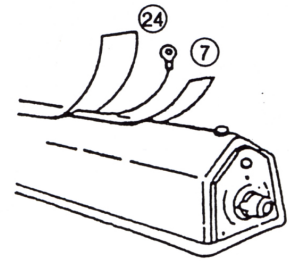

Parts Breakdown

Model SE-CN-0203 14446

ELEMENT SERVICE KIT 25

Parts Breakdown

Model SE-CN-0203 14446

Item No.	Description	Position	Item No.	Description	Position	Item No.	Description	Position
76813	Main Housing for 14446	01	19424	Spring for 14446	10	19426	Bracket for 14446	19
76814	Hand Lever for 14446	02	76816	Hand Lever Pin for 14446	11	76823	Lever Hand Knob for 14446	20
17736	Timer Assembly for 14446	03	76817	Hand Lever Bracket for 14446	12	76824	Bottom Plate Housing for 14446	21
19197	Transformer - 110V for 14446	04	76818	Tension Spring Element for 14446	13	16029	Rubber Foot for 14446	22
19422	Aluminum Bar for 14446	05	76819	Fulcrum Lever for 14446	14	76825	Pressure Bar Pin for 14446	23
19423	Rubber Seal for 14446	06	16028	Lever Hand Spring for 14446	15	19425	Teflon Strip for 14446	24
76815	Sealing Band Element Trim Wire Element for 14446	07	76820	Microswitch Bracket for 14446	16	16039	Element Service Kit for 14446	25
25192	Element Insulator for 14446	08	76821	Microswitch for 14446	17			
19428	Teflon Cover Plate for 14446	09	76822	Power with Plug Cord for 14446	18			