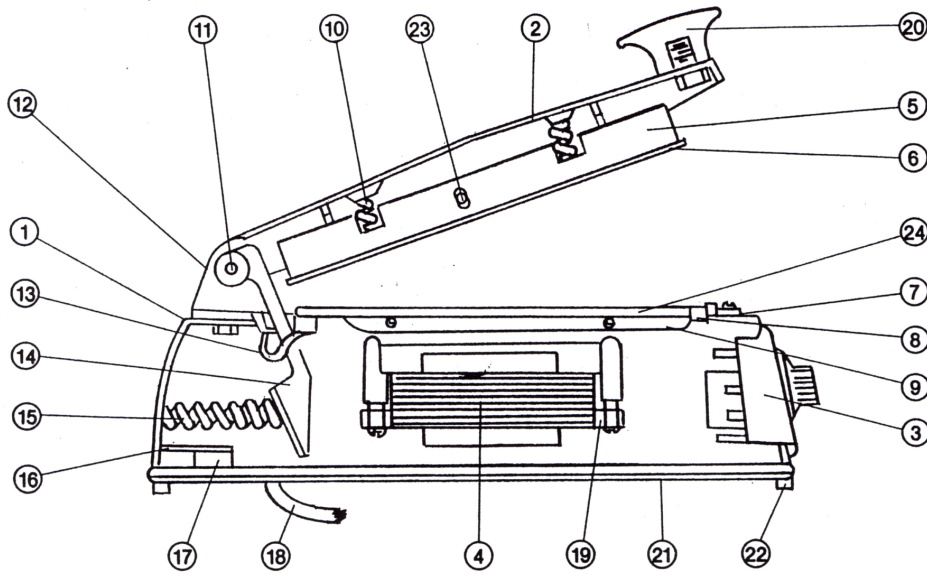

Parts Breakdown

Model SE-CN-0406 14450

ELEMENT SERVICE KIT 25

Parts Breakdown

Model SE-CN-0406 [14450](#)

Item No.	Description	Position	Item No.	Description	Position	Item No.	Description	Position
77323	Main Housing for 14450	01	19424	Spring for 14450	10	19426	Bracket for 14450	19
77324	Hand Lever for 14450	02	76816	Hand Lever Pin for 14450	11	77329	Lever Hand Knob for 14450	20
16037	Timer Assembly for 14450	03	76817	Hand Lever Bracket for 14450	12	64889	Bottom Plate Housing for 14450	21
19199	Transformer - 110V for 14450	04	76818	Tension Spring Element for 14450	13	77330	Rubber Foot for 14450	22
21102	Aluminum Bar for 14450	05	76819	Fulcrum Lever for 14450	14	76825	Pressure Bar Pin for 14450	23
77325	Rubber Seal for 14450	06	77327	Lever Hand Spring for 14450	15	77331	Teflon Strip for 14450	24
64152	Sealing Band Element Trim Wire Element for 14450	07	76820	Microswitch Bracket for 14450	16	16041	Element Service Kit for 14450	25
25192	Element Insulator for 14450	08	77328	Microswitch for 14450	17			
77326	Teflon Cover Plate for 14450	09	76822	Power with Plug Cord for 14450	18			