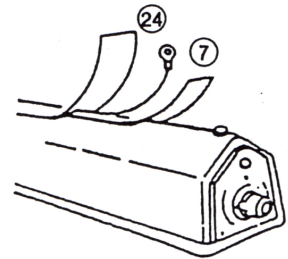

Parts Breakdown

Model SE-CN-0406 14450

ELEMENT SERVICE KIT 25

Parts Breakdown

Model SE-CN-0406 [14450](#)

Item No.	Description	Position	Item No.	Description	Position	Item No.	Description	Position
77323	Main Housing for 14450	01	19424	Spring for 14450	10	19426	Bracket for 14450	19
77324	Hand Lever for 14450	02	76816	Hand Lever Pin for 14450	11	77329	Lever Hand Knob for 14450	20
16037	Timer Assembly for 14450	03	76817	Hand Lever Bracket for 14450	12	64889	Bottom Plate Housing for 14450	21
19199	Transformer - 110V for 14450	04	76818	Tension Spring Element for 14450	13	77330	Rubber Foot for 14450	22
21102	Aluminum Bar for 14450	05	76819	Fulcrum Lever for 14450	14	76825	Pressure Bar Pin for 14450	23
77325	Rubber Seal for 14450	06	77327	Lever Hand Spring for 14450	15	77331	Teflon Strip for 14450	24
64152	Sealing Band Element Trim Wire Element for 14450	07	76820	Microswitch Bracket for 14450	16	16041	Element Service Kit for 14450	25
25192	Element Insulator for 14450	08	77328	Microswitch for 14450	17			
77326	Teflon Cover Plate for 14450	09	76822	Power with Plug Cord for 14450	18			