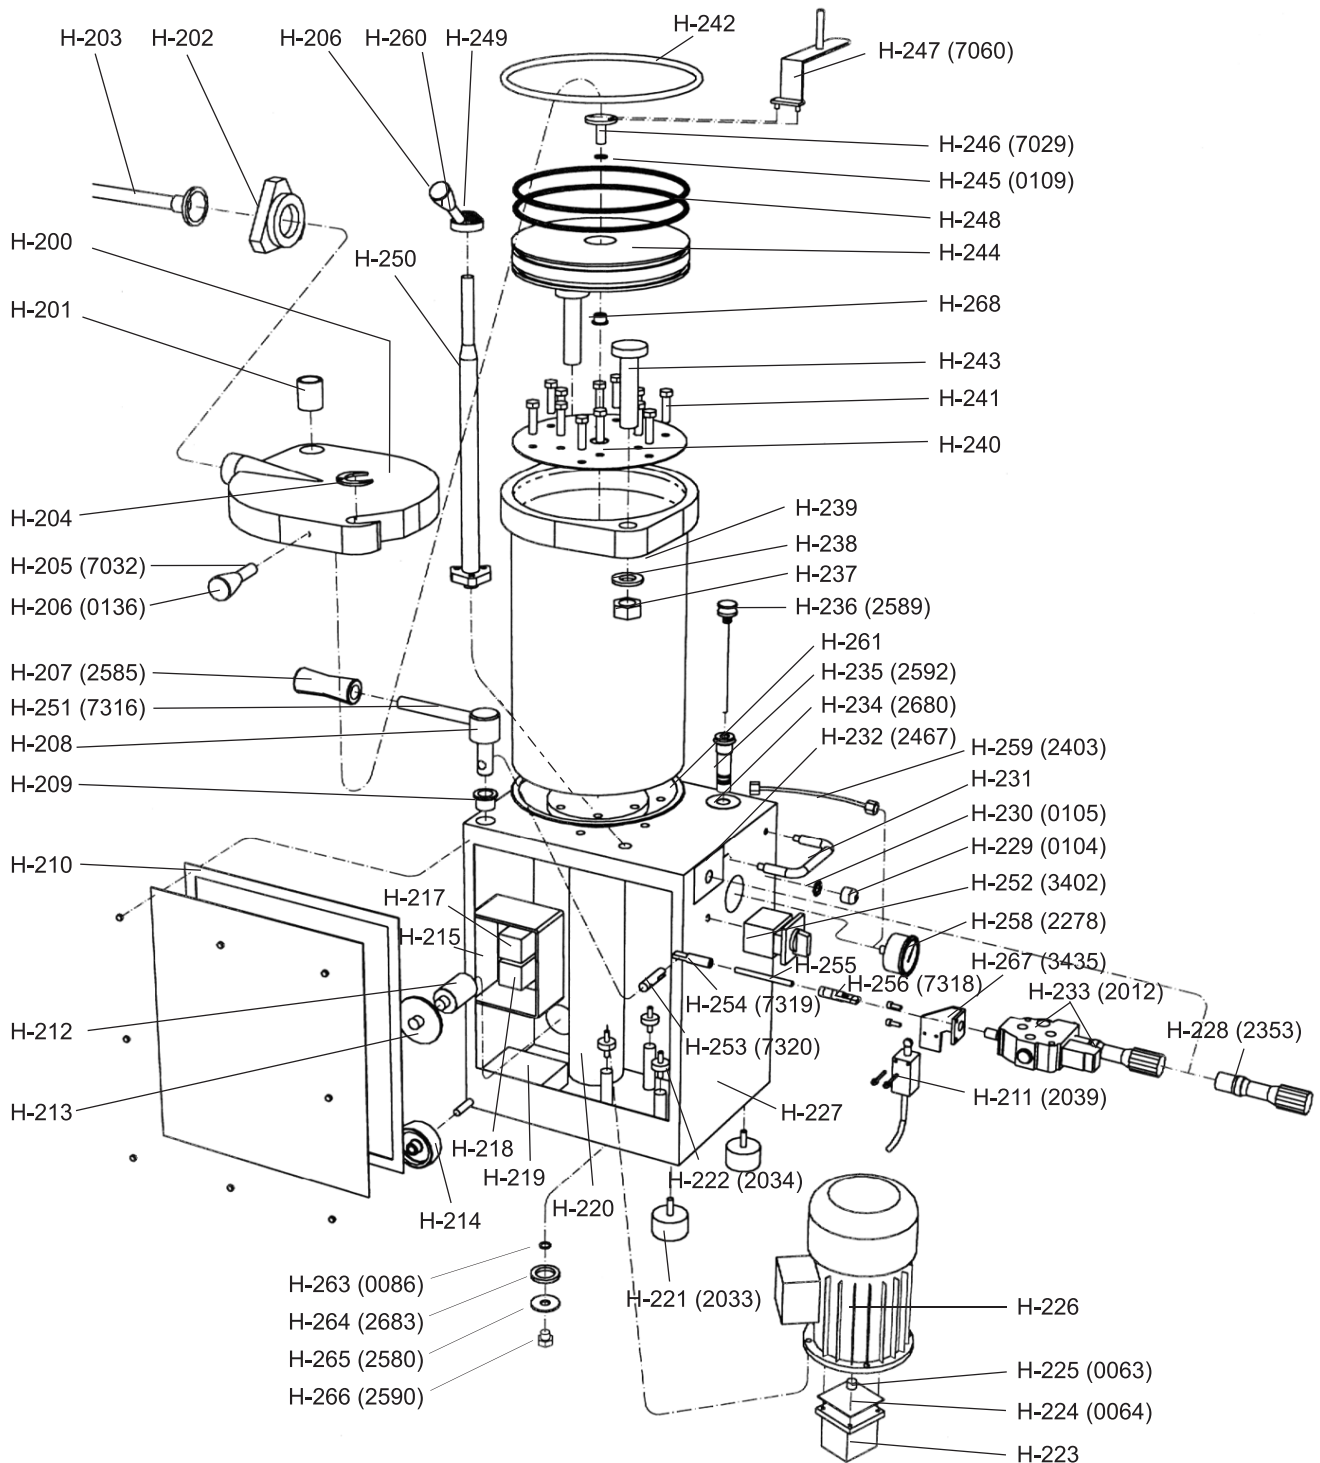

# Parts Breakdown

Model SS-ES-0026-PASM 13753