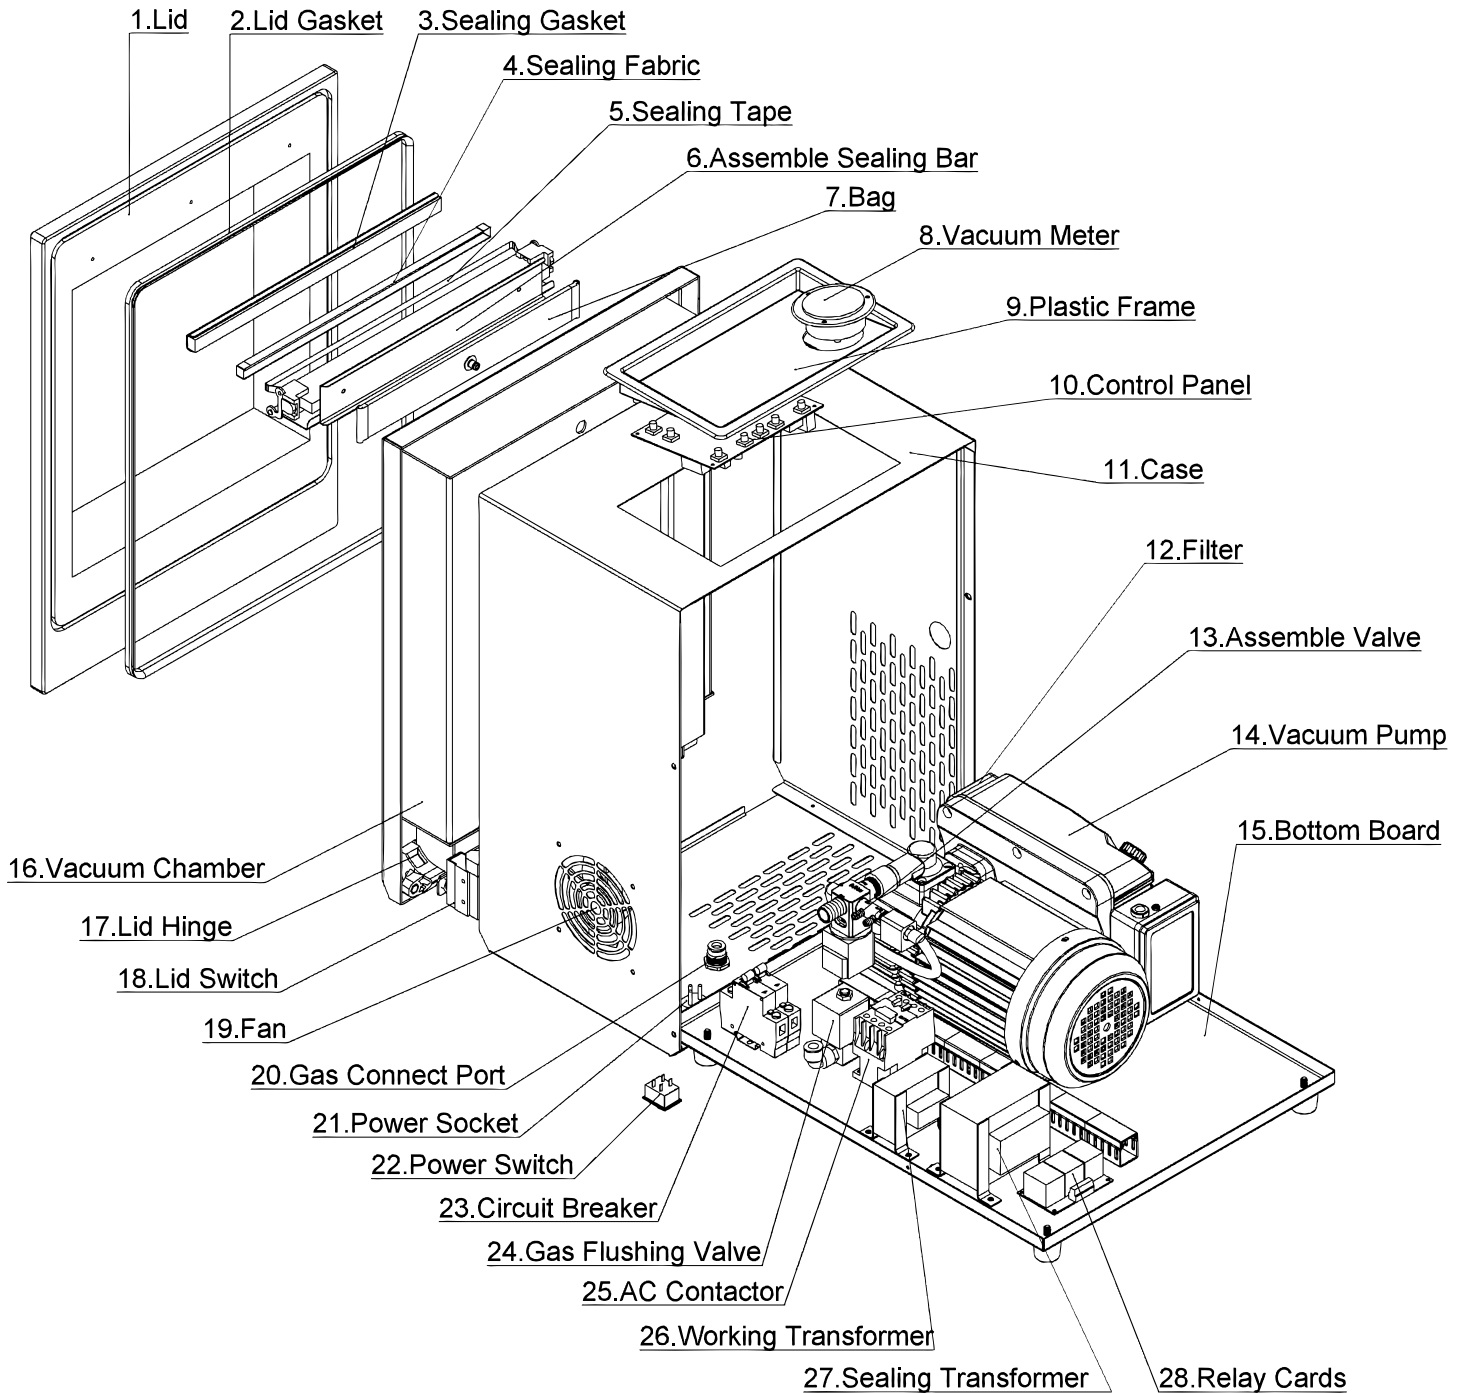

Parts Breakdown

Model VP-CN-0500 44594

Parts Breakdown

Model VP-CN-0500 44594

Item No.	Description	Position	Item No.	Description	Position	Item No.	Description	Position
69953	Lid for 44594	1	67590	Control Panel for 44594	10	67599	Power Switch for 44594	22
67582	Lid Gasket for 44594	2	69957	Filter for 44594	12	67600	Gas Flushing Valve for 44594	23
69954	Sealing Gasket for 44594	3	69958	Assemble Valve for 44594	13	67601	Circuit Breaker for 44594	24
67584	Sealing Fabric (10M/Roll) for 44594	4	69959	Vacuum Pump for 44594	14	69963	Relay Cards for 44594	25
67585	Sealing Tape per Meter for 44594	5	67594	Lid Hinge for 44594	17	69961	Working Transformer for 44594	26
69955	Assemble Sealing Bar for 44594	6	67595	Lid Switch for 44594	18	69962	Sealing Transformer for 44594	27
69956	Gas Bag for 44594	7	67596	Fan for 44594	19	69964	PP Plate for 44594	28
67588	Vacuum Meter for 44594	8	67597	Gas Connect Port for 44594	20			
67589	Plastic Frame for 44594	9	67598	Power Socket for 44594	21			