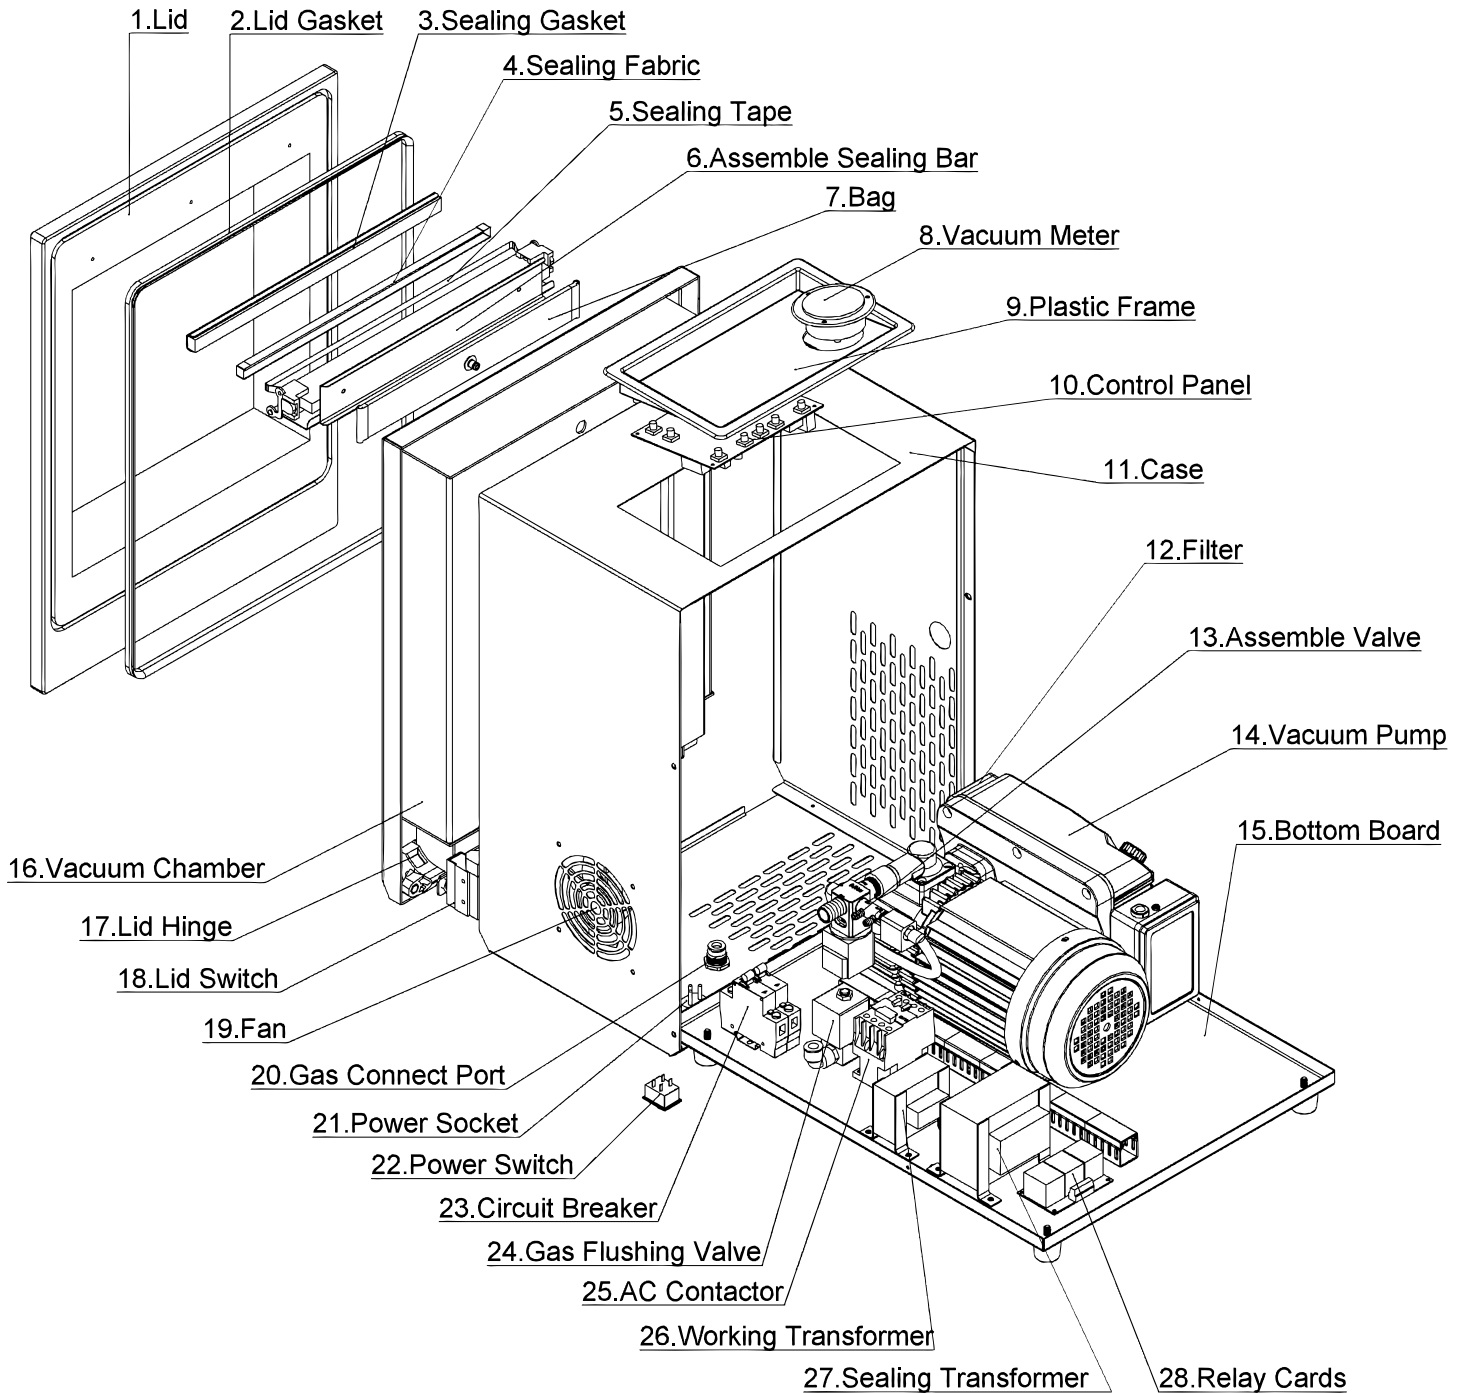

Parts Breakdown

Model VP-CN-0749 19481

Parts Breakdown

Model VP-CN-0749 19481

Item No.	Description	Position	Item No.	Description	Position	Item No.	Description	Position
67581	Lid for 19481	1	67590	Control Panel for 19481	10	67599	Power Switch for 19481	22
67582	Lid Gasket for 19481	2	67591	Filter for 19481	12	67600	Gas Flushing Valve for 19481	23
67583	Sealing Gasket for 19481	3	67592	Assemble Valve for 19481	13	67601	Circuit Breaker for 19481	24
67584	Sealing Fabric (10M/Roll) for 19481	4	67593	Vacuum Pump for 19481	14	67602	Relay Cards for 19481	25
67585	Sealing Tape for 19481	5	67594	Lid Hinge for 19481	17	67603	Working Transformer for 19481	26
14977	Complete Sealer for 19481	6	67595	Lid Switch for 19481	18	67604	Sealing Transformer for 19481	27
67587	Gas Bag for 19481	7	67596	Fan for 19481	19	67605	PP Plate for 19481	28
67588	Vacuum Meter for 19481	8	67597	Gas Connect Port for 19481	20			
67589	Plastic Frame for 19481	9	67598	Power Socket for 19481	21			