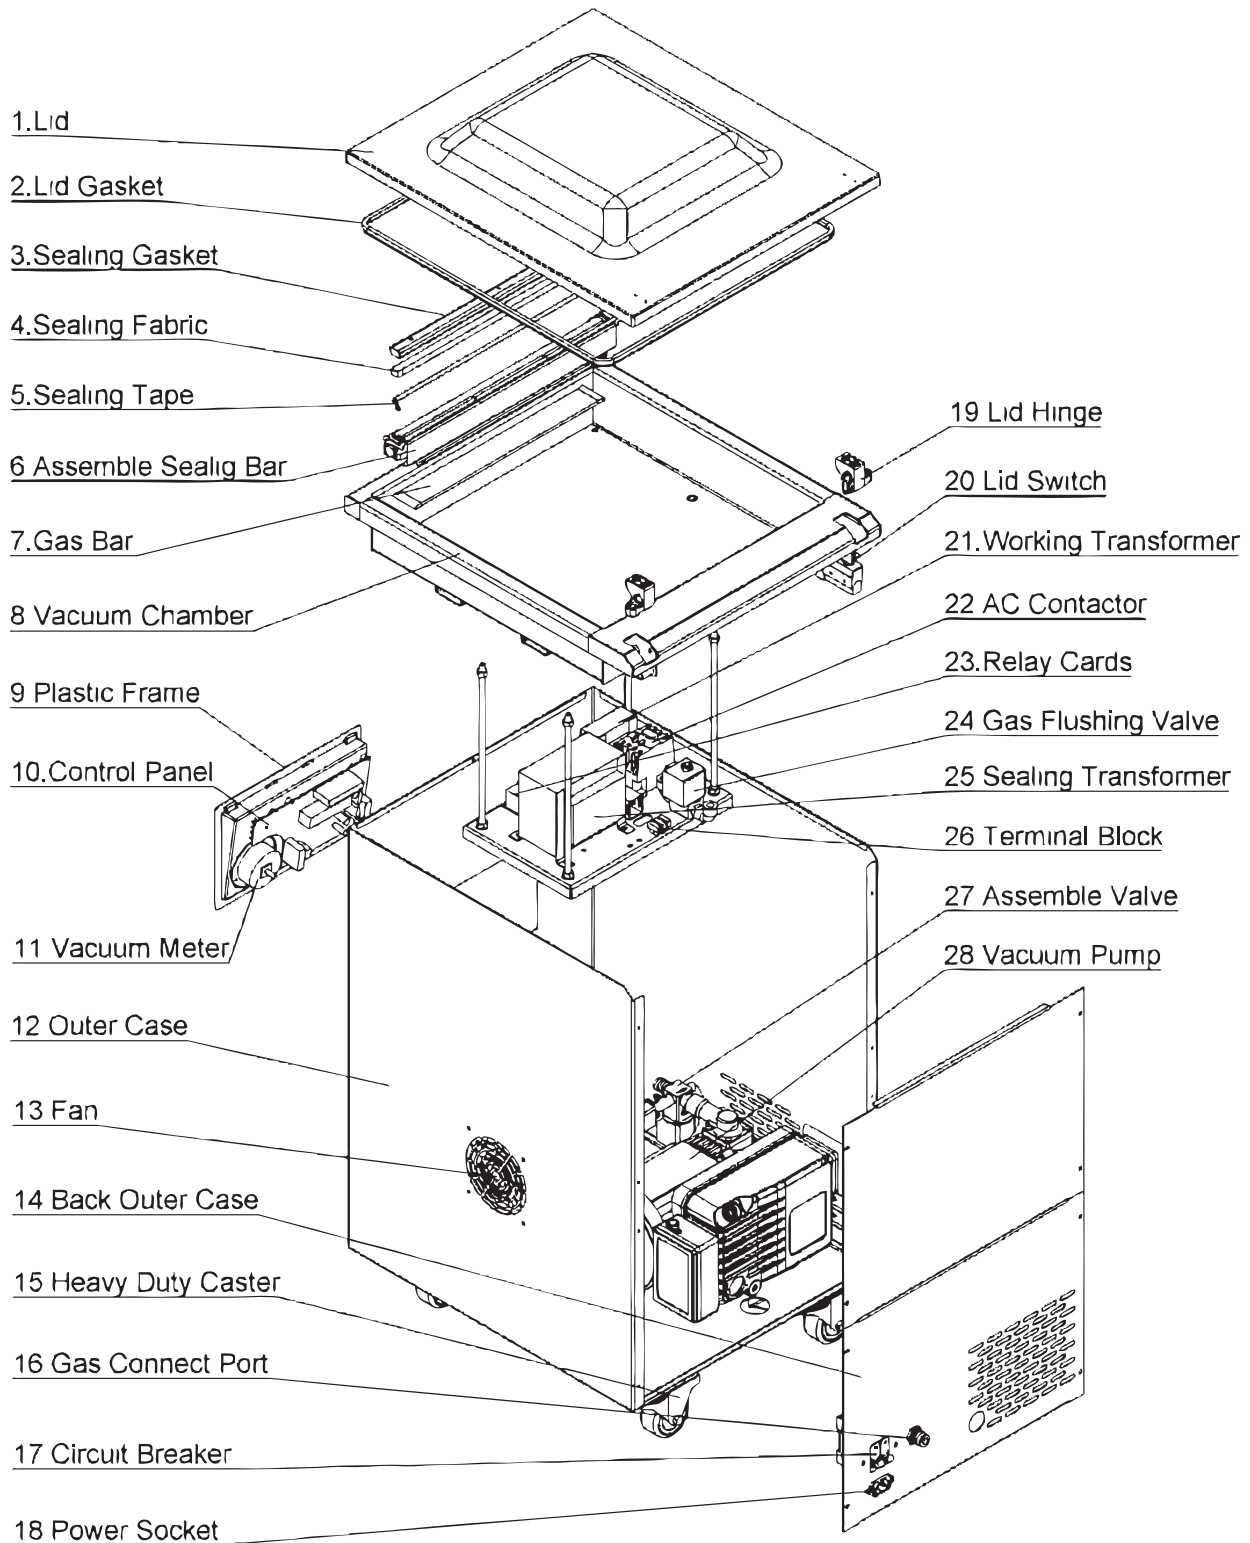

Parts Breakdown

Model VP-CN-0971 24081

Parts Breakdown

Model VP-CN-0971 24081

Item No.	Description	Position	Item No.	Description	Position	Item No.	Description	Position
AE448	Lid for 24081	1	AE454	Vacuum Meter for 24081	11	AE466	Gas Flushing Valve for 24081	24
AE449	Lid Gasket for 24081	2	AE462	Fan for 24081	13	AE470	Sealing Transformer for 24081	25
AE450	Sealing Gasket for 24081	3	AE463	Gas Connect Port for 24081	16	AE458	Assemble Valve for 24081	27
AE451	Sealing Fabric (10m/Roll) for 24081	4	AE467	Circuit Breaker for 24081	17	AE459	Vacuum Pump for 24081	28
AE452	Sealing Wire for 24081	5	AE464	Power Socket for 24081	18	AE457	Filter for 24081	
AE156	Assemble Sealing Bar for 24081	6	AE460	Lid Hinge for 24081	19	AE465	Power Switch for 24081	
AE453	Gas Bag for 24081	7	AE461	Lid Switch for 24081	20	AE471	PP Plate for 24081	
AE455	Plastic Frame for 24081	9	AE469	Working Transformer for 24081	21	AG793	Power Cord for 24081	
AE456	Control Panel for 24081	10	AE468	Relay Cards for 24081	23			