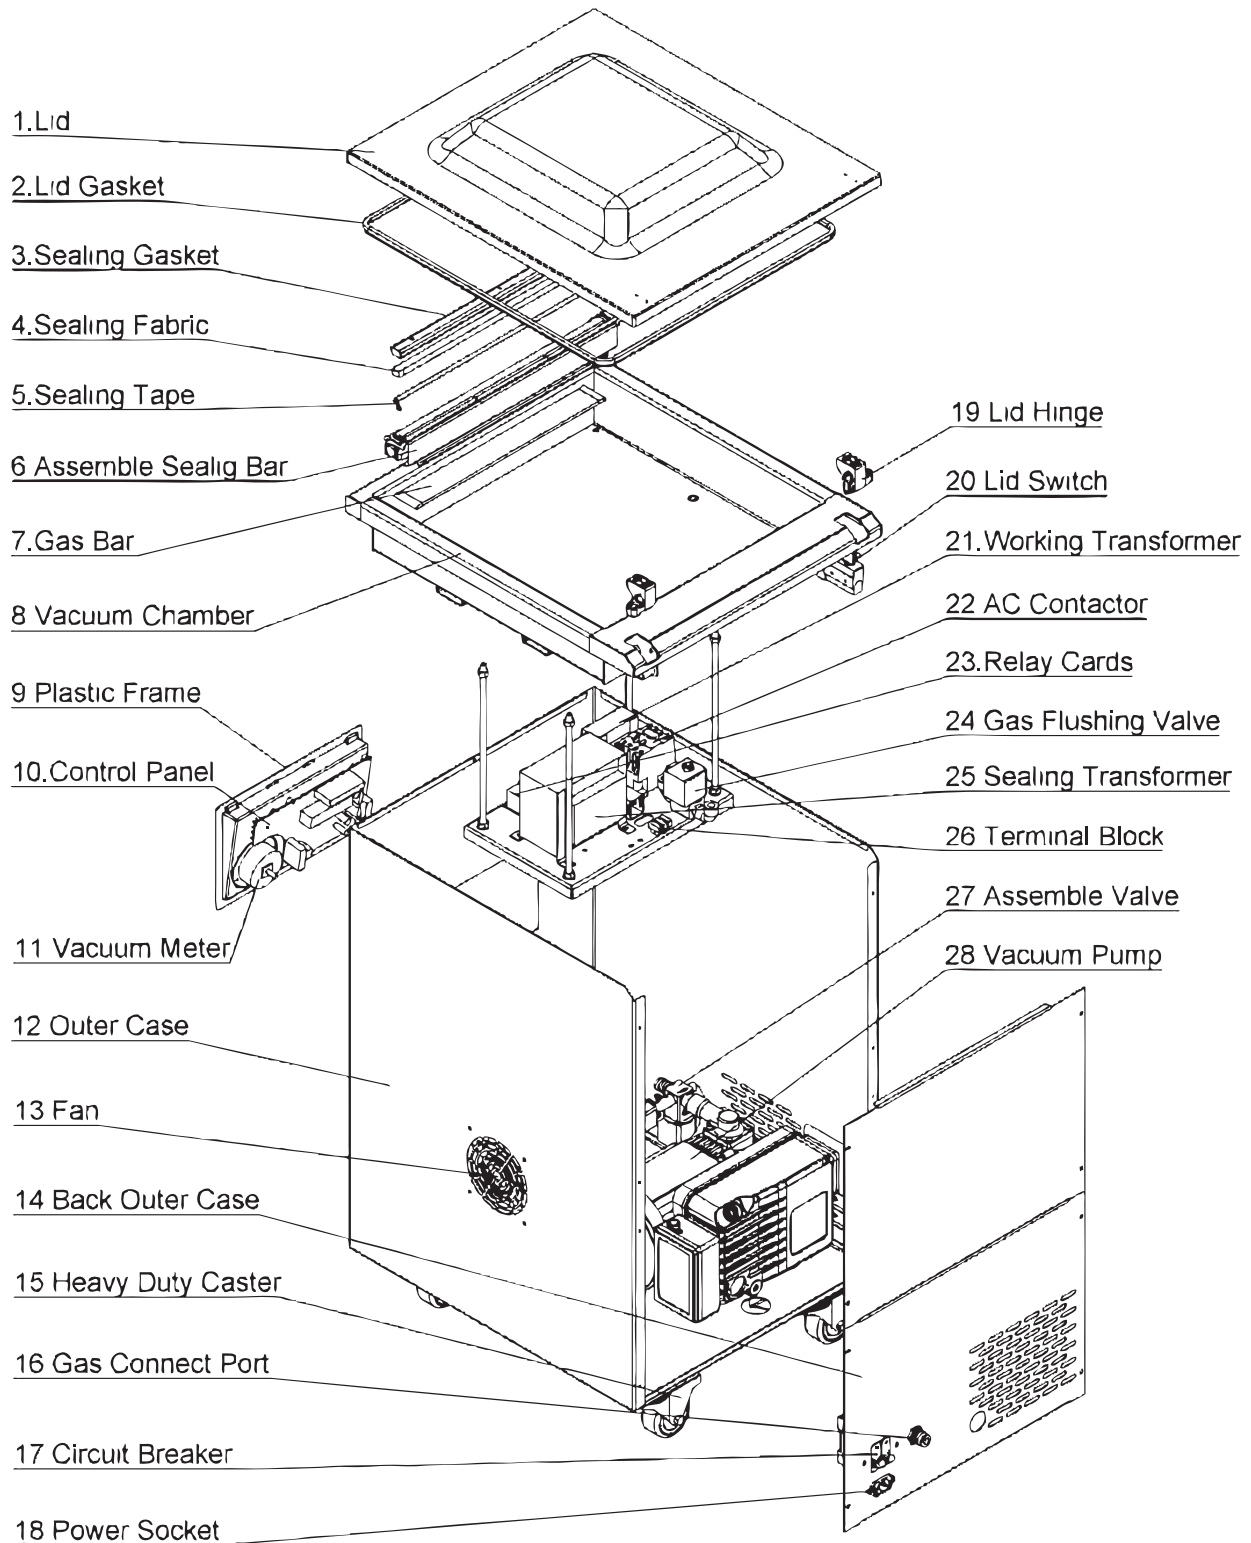

# Parts Breakdown

**Model VP-CN-1060** 24083

# Parts Breakdown

## Model VP-CN-1060 24083

Item No.	Description	Position	Item No.	Description	Position	Item No.	Description	Position
AE497	Lid for 24083	1	AE504	Vacuum Meter for 24083	11	AE516	Gas Flushing Valve for 24083	24
AE498	Lid Gasket for 24083	2	AE512	Fan for 24083	13	AE520	Sealing Transformer for 24083	25
AE499	Sealing Gasket for 24083	3	AE513	Gas Connect Port for 24083	16	AE508	Assemble Valve for 24083	27
AE500	Sealing Fabric (10M/Roll) for 24083	4	AE517	Circuit Breaker for 24083	17	AE509	Vacuum Pump for 24083	28
AE501	Sealing Tape per/Meter for 24083	5	AE514	Power Socket for 24083	18	AE507	Filter for 24083	
AE502	Assemble Sealing Bar for 24083	6	AE510	Lid Hinge for 24083	19	AE515	Power Switch for 24083	
AE503	Gas Bag for 24083	7	AE511	Lid Switch for 24083	20	AE521	PP Plate for 24083	
AE505	Plastic Frame for 24083	9	AE519	Working Transformer for 24083	21	AG795	Power Cord for 24083	
AE506	Control Panel for 24083	10	AE518	Relay Cards for 24083	23			