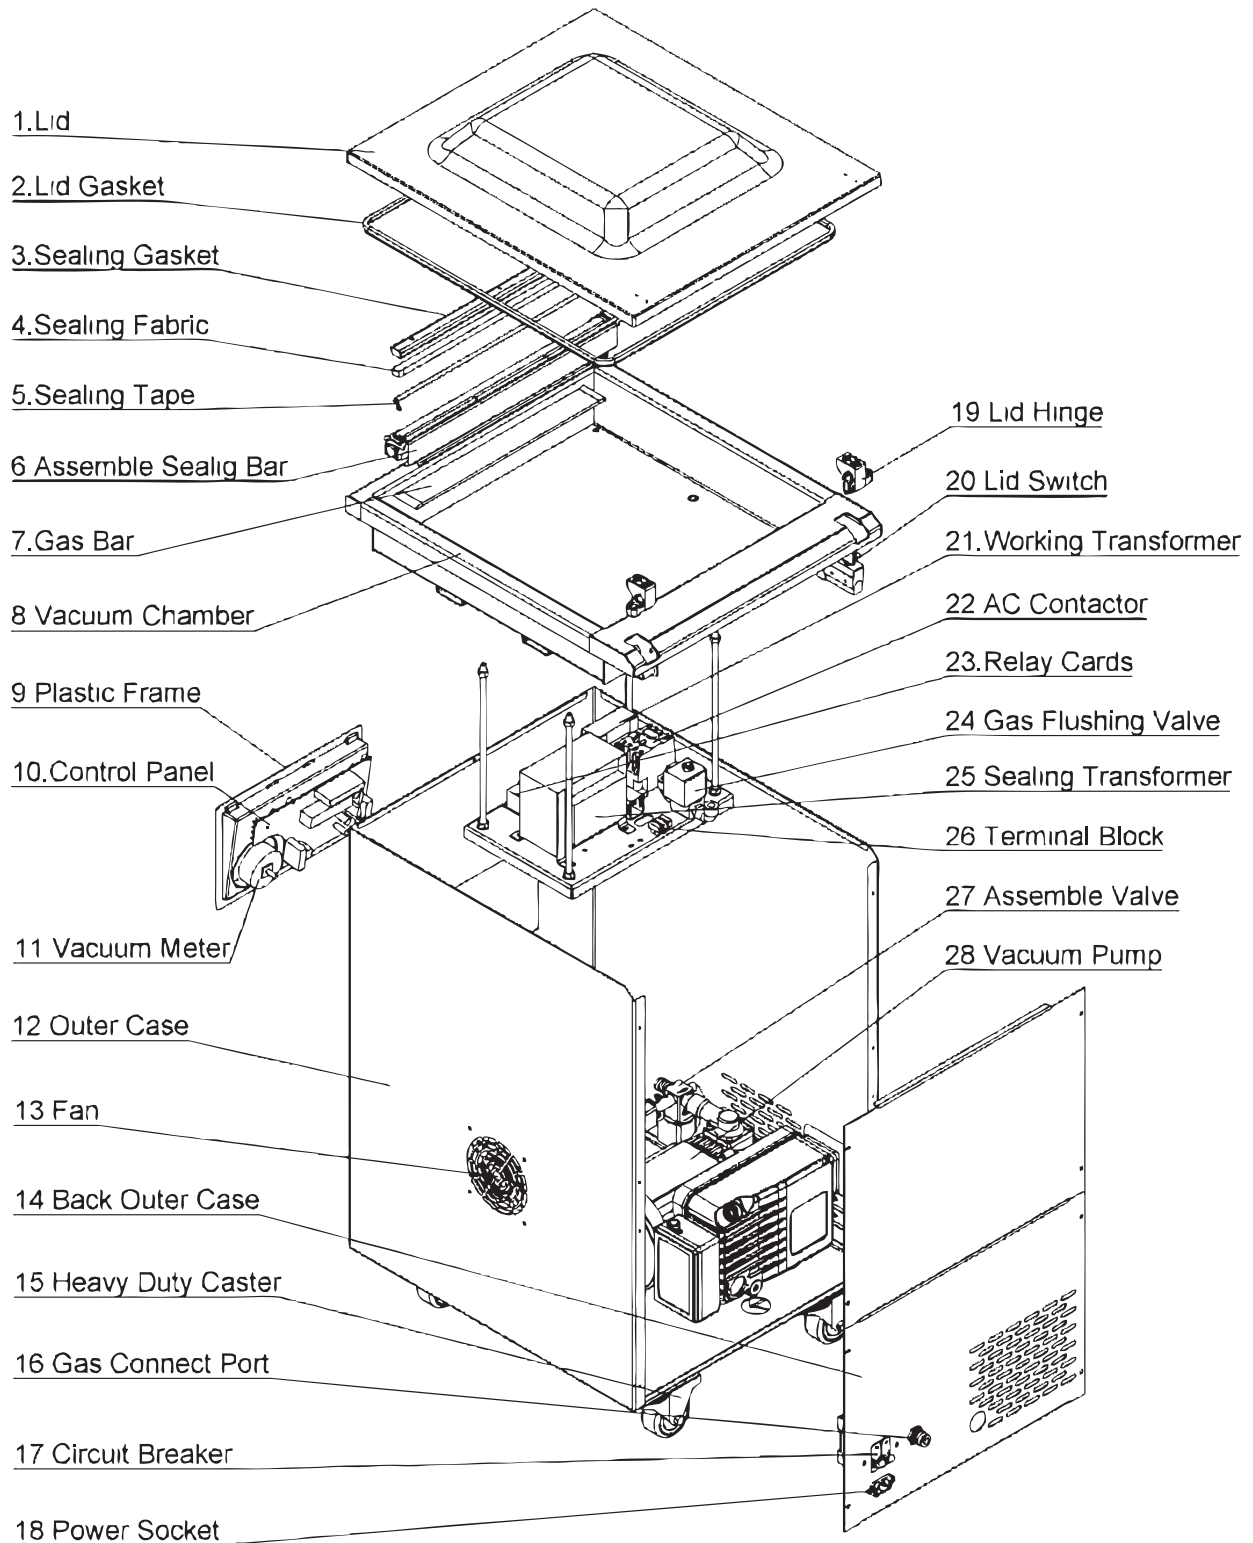

Parts Breakdown

Model VP-CN-1273 31824

Parts Breakdown

Model VP-CN-1273 31824

Item No.	Description	Position	Item No.	Description	Position	Item No.	Description	Position
AE522	Lid for 31824	1	AE528	Vacuum Meter for 31824	11	AE540	Gas Flushing Valve for 31824	24
AE523	Lid Gasket for 31824	2	AE536	Fan for 31824	13	AE544	Sealing Transformer for 31824	25
AE524	Sealing Gasket for 31824	3	AE537	Gas Connect Port for 31824	16	AE532	Assemble Valve for 31824	27
AE525	Sealing Fabric (10m/Roll) for 31824	4	AE541	Circuit Breaker for 31824	17	AE533	Vacuum Pump for 31824	28
AE526	Sealing Tape for 31824	5	AE538	Power Socket for 31824	18	AE531	Filter for 31824	
AC190	Complete Sealing Bar for 31824	6	AE534	Lid Hinge for 31824	19	AE539	Power Switch for 31824	
AE527	Gas Bag for 31824	7	AE535	Lid Switch for 31824	20	AE545	PP Plate for 31824	
AE529	Plastic Frame for 31824	9	AE543	Working Transformer for 31824	21	AG796	Power Cord for 31824	
AE530	Control Panel for 31824	10	AE542	Relay Cards for 31824	23			