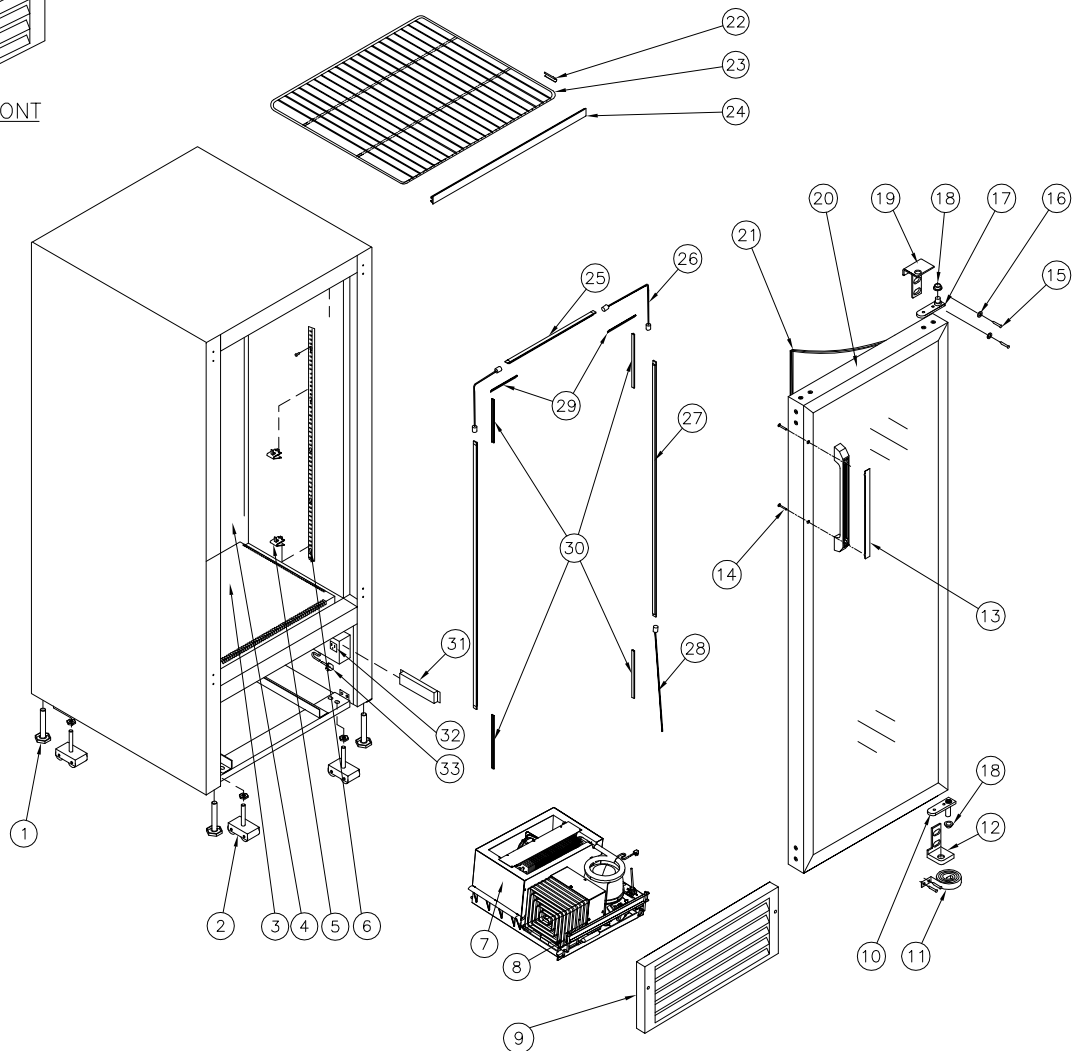

NOTE: FOR LEFT HAND HINGE DETAILS, SEE PARTS LISTING.