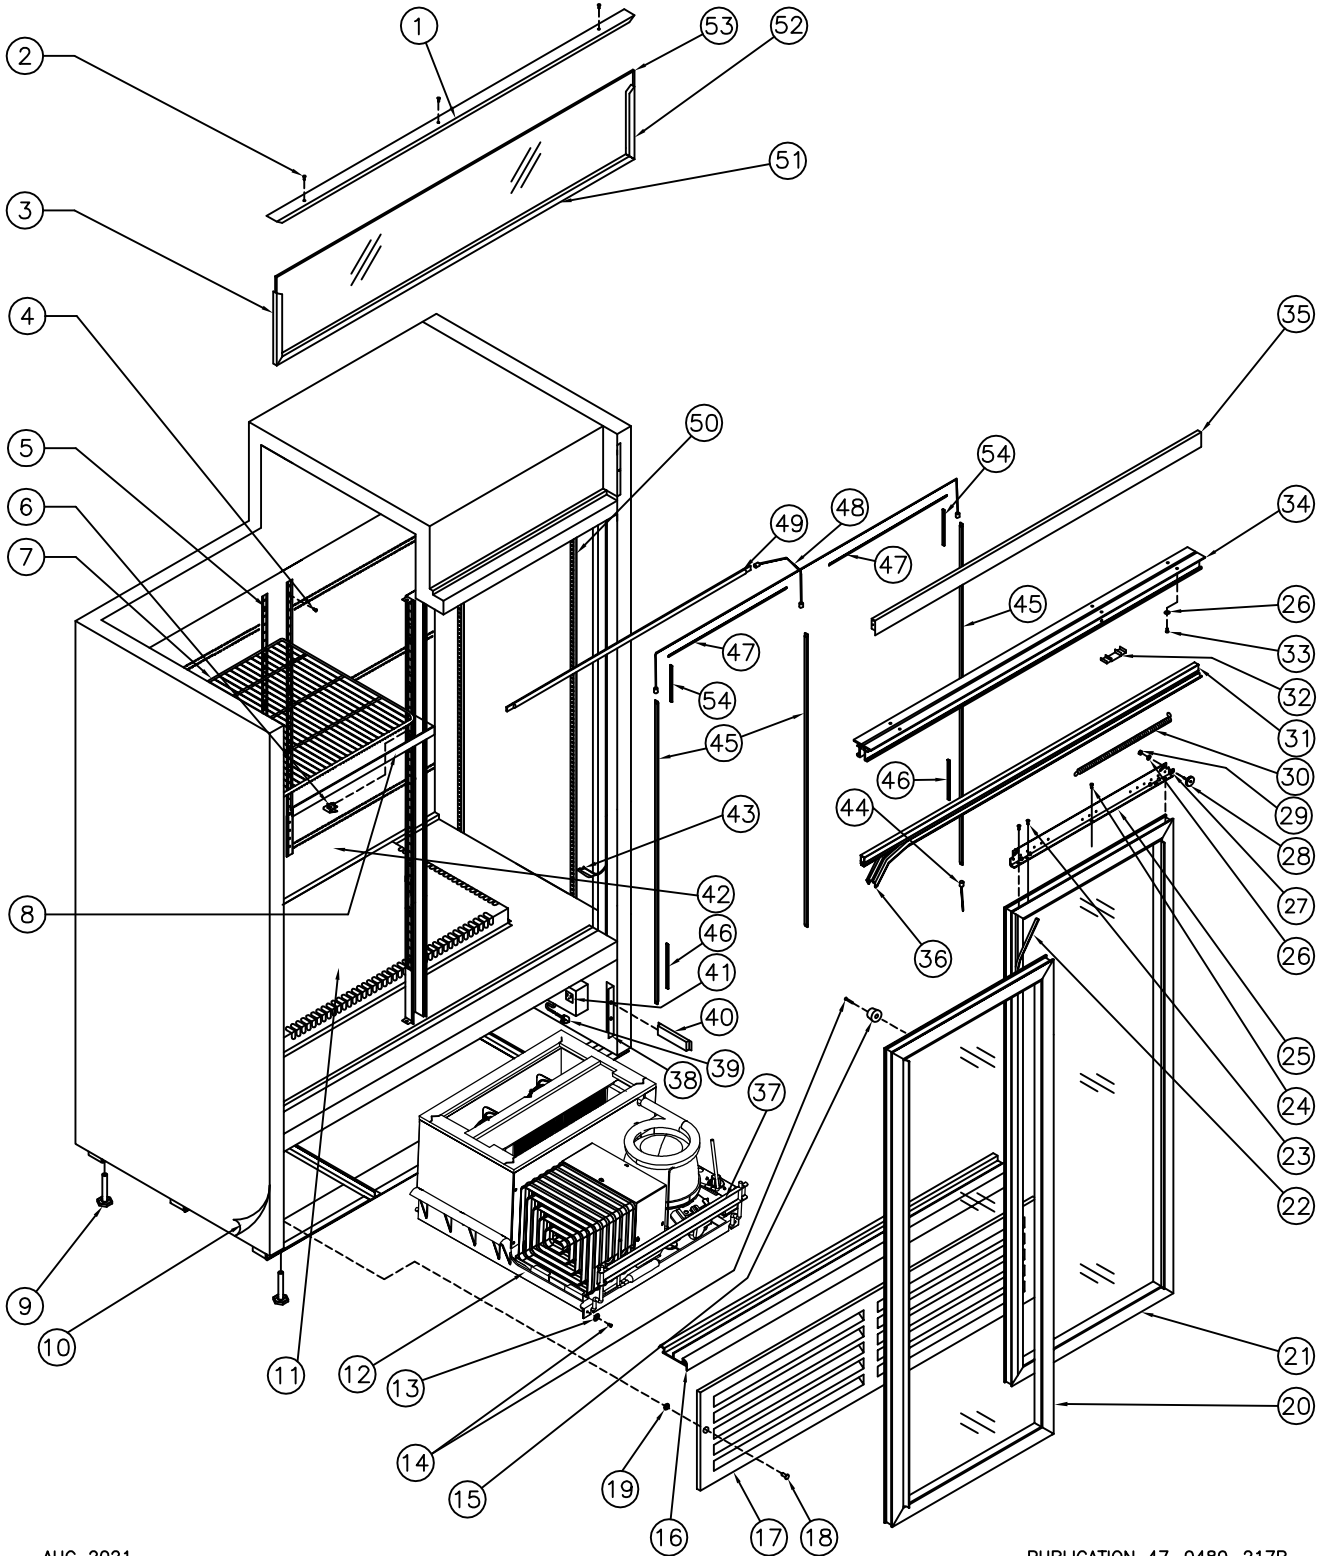

QBD® Cooling Systems

31 BRAMSTEELE ROAD
BRAMPTON, ONTARIO
L6W 3K6

TEL: (905) 459-0709
FAX: (905) 459-1478

COOLER : CD34-HC
84-7034-XXX

Exploded View : CD34-HC

CD34-HC Cooler

(84-7034-XXX) 120V, 60 Hz.

Item No.	Part No.	Pepsi Part No.	Description	Item No.	Part No.	Pepsi Part No.	Description
1	47-8974-039	1031757	Cover, CD34 Top Sign	28	47-0530-088	69715	Wheel Sliding Door 1" Dia ¼ - 20
2	53-0301-023		Screw SM #8 x ½ A QUADTR HD/RIB	29	47-0360-036	1006115	Nut ¼ - 20 Hex 2 Way Lock Zinc
3	47-8607-039	1001716	Frame, DC45 LH Top Sign	30	53-0149-076	1024322	Spring Door DC40/49
4	47-0400-007	510282	Screw Pilaster Strip "Custom"	31	47-7393-739		Seal Holder Door CD34
5	47-0034-420	1029234	Pilaster Strip 51" Aluminum	32	47-7386-039	67589	Extrusion Track Filler .875
6	53-0377-032	510362	Bracket (clip) Shelf Support	33	47-0264-308	83973	Screw MA ¼ - 20 x ¾ PAN HD Quad
7	47-0200-222	1009130	Shelf Standard CD34	34	47-0034-605		Track Door 35.875" LG CD34
8a	47-0130-607		Price Holder CD34/35 15½" Black	35	47-8973-039	1030577	Cover, CD34 Wheel Black
8b	47-0130-608		Price Holder CD34/35 15½" Blue	36	47-7359-139	1006617	Seal Foam Door Horiz 96"
9	47-0530-089	510204	Level Leg ½ x 3 x 1.375 AF	37	47-0033-410	1007047	Bracket, CD ½ - ½ HP Lift Rod Lock
10	47-8148-932	1001787	Decal, DC/CD45 Side Pepsi	38	47-0034-093	1008884	Support CD Grill
11	47-0035-103	1022158	Duct, CD Large Air	39	18-7218-001	1007217	Cord, Power 14/3 SJTW-A 12' LG
12	80-0011-207E2		Ref. Chassis ¼+ HP CD HC R290	40	47-0440-087	1029550	Driver, LED 20W
13	18-6147-002		Washer 5/16 Bolt Size ⅞" OD	41	47-0440-007	1003097	Outlet, 3 Wire
14	20-0468-012		Screw SM 8 X ¾ PH TR HD	42	47-0035-782		Panel, CD34/35 Common Discharge
15	47-0120-075	1024709	Door Stopper, Top Sliding	43	47-7379-139	1008528	Gasket Foam Vert. Cabinet 53" LG
16	47-8092-439		Door Track Bottom CD34 (Saleable)	44	47-0450-283	1032170	Connector, 12" Wire Lead
17	47-8977-039	1008945	Grill, CD34 Front Black	45	47-0530-672	1027018	LED 47½" 6500K - 7000K
18	47-0254-007	570904	Screw MA 10 x 32 x ¾ PH PAN HD	46	47-0130-786	1030398	Cap, CD45-HC Bottom LED
19	47-0530-639	154198	Nut, Push FASTER	47	47-0130-805		Channel, CD34 Wireway
20	47-7683-739	1009101	Door Assy. CD34 LH	48	47-0450-312	1030649	Connector, CD45/47 Wire Lead
21	47-7684-739	1031607	Door Assy. CD34 RH	49	47-0530-671	1027017	LED 35½" 6500K - 7000K
22	47-7361-039	69563	Seal Foam Door Vert (5 Ft. Req'd)	50	53-0377-031	80230	Pilaster Strip 52" Aluminum
23	47-0400-019	173342	Screw TR 8 - 32 x ½ Slot Hex HD	51	47-8095-339	1051247	Frame, CD34 Bottom Top Sign
24	53-0301-023		Screw SM #8 x ½ A QUADTR HD/RIB	52	47-8606-039	1002297	Frame, CD34 RH Top Sign
25	47-0034-620		Bracket CD34 Door Hanging	53a	47-8922-633		Lens, CD34/35 White
26	53-0267-006	83974	Washer ¼ Split - Lock Zinc	53b	47-8922-932		Lens, CD34/35 Pepsi
27	53-0138-013	1006114	Washer ¼ Int-Ext A	54	47-0130-785	1030397	Cap, CD45-HC Top LED

Decals / Lens:

47-8922-XXX	Lens CD34/35
47-8148-XXX	Decal Side CD34 RH
47-8942-XXX	Decal Side CD34 LH

Accessories:

47-0011-309	1030053	Shelf, CD34 600ml Gravity
47-0060-178	1030114	Gasket Seal UL Ref CD ½ HP
47-0130-441		Shelf Glide CD45 Blue
47-0520-077	81272	Lock & Key Assy Sliding Door
47-0520-216	1001844	Caster Kit - Swivel Type
47-0520-245	1001883	Kit, Casters Transfer - No Wheels
47-0520-273	1029404	Kit, Electrics for TPA2414UDS
47-0520-285	1051233	Kit Door Track/Sweep CD34
47-0530-240	561400	Thermometer 4"
47-7353-539	1028432	Trim, CD/DC Door Handle
47-8092-439		Door Track Bottom CD34 (Saleable)