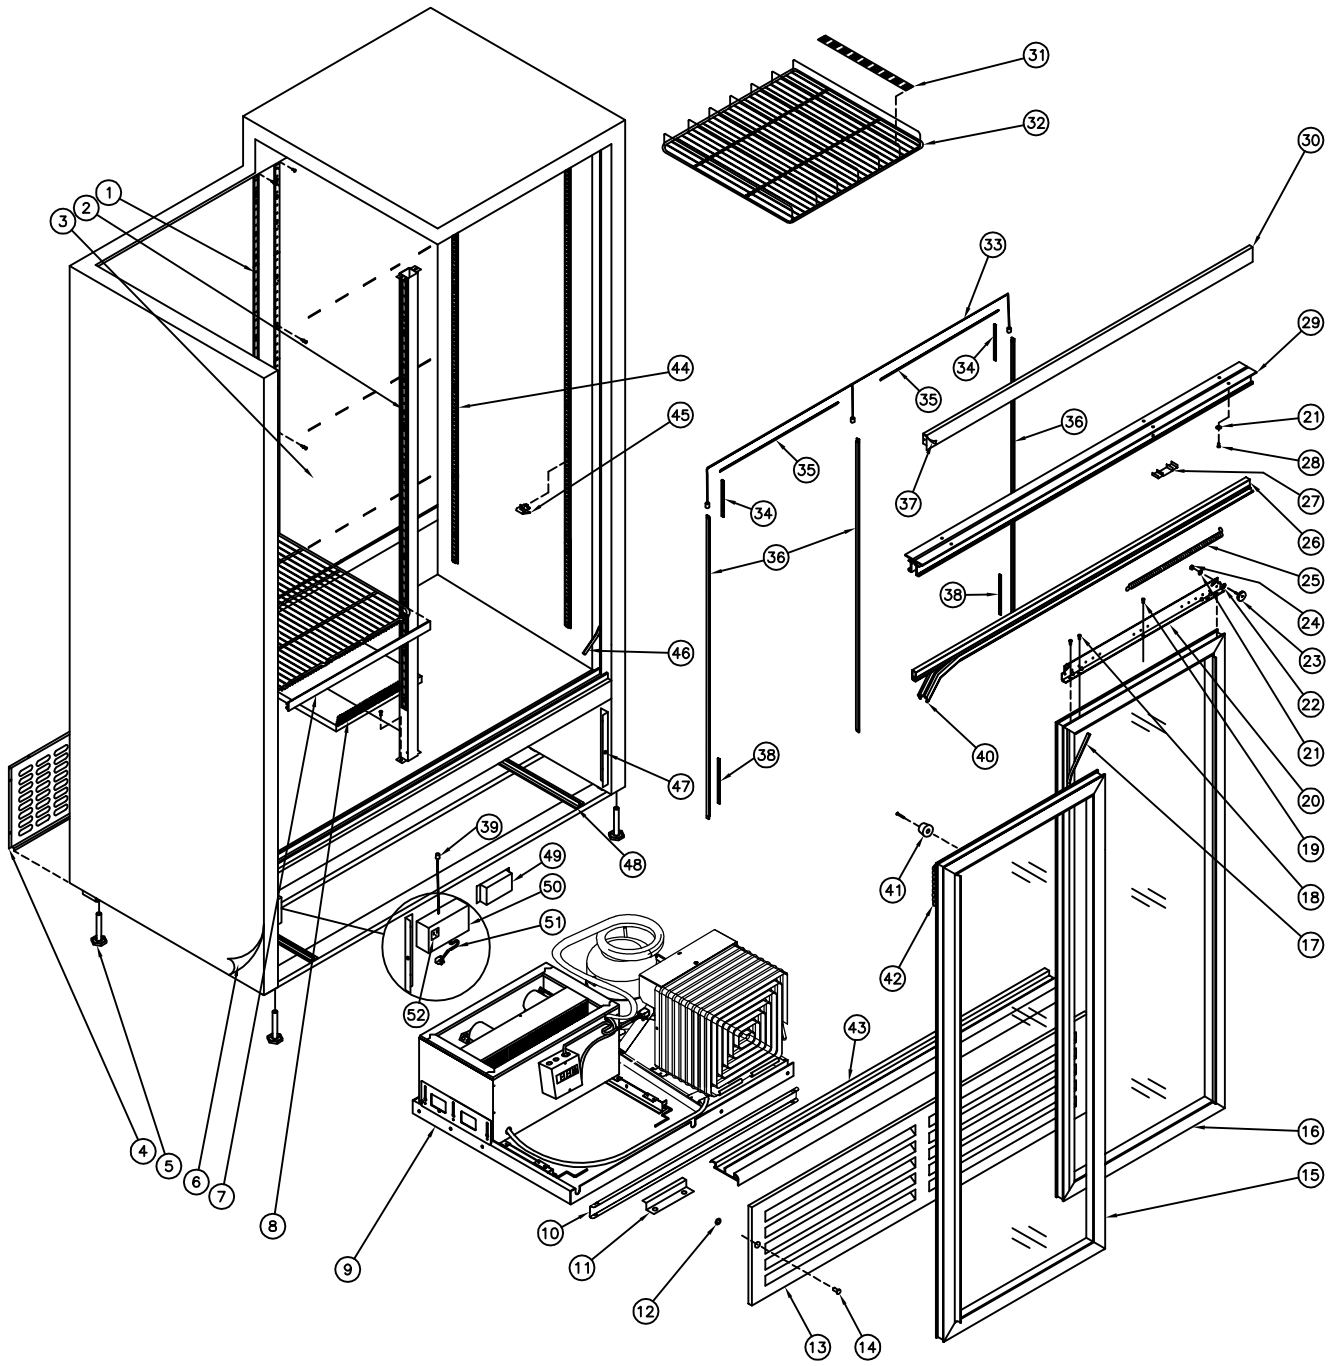

QBD® Cooling Systems

31 BRAMSTEELE ROAD
BRAMPTON, ONTARIO
L6W 3K6

TEL: (905) 459-0709
FAX: (905) 459-1478

COOLER : CD4154-HC
84-7082-XXX

Exploded View : CD4154-HC

CD4154-HC Cooler

(84-7082-XXX) 120V, 60 Hz.

Item No.	Part No.	Pepsi Part No.	Description	Item No.	Part No.	Pepsi Part No.	Description
1	47-0034-370		Pilaster Strip 33"	27	47-7386-039	67589	Extrusion Track Filler .875
2	47-0035-449		Post Center, CD4154-HC	28	47-0264-308	83973	Screw MA ¼ - 20 x ¾ PAN HD Quad
3	47-0035-836		Panel, CD4154 Back Discharge	29	47-0031-570		Door Track 43" LG DC40/98'
4	47-8896-039	1025676	Grill, CD4160 Back Cover	30	47-8591-039	1006317	Cover, Wheel DC41
5	47-0530-089	510204	Level Leg ½ x 3 x 1¾ AF	31	47-0130-591		Shelf Glide CD4154/56/60 Blue
6	47-8924-932		Decal CD4154 Side Pepsi	32a	47-0200-178	1020055	Shelf Standard DC4154/60 (Pre 06/21)
7a	47-0130-250	1000819	Price Holder DC40/60 18¾ Black	32a	47-0200-285		Shelf Standard DC4154/60 (Post 06/21)
7b	47-0130-130	1008789	Price Holder DC40/60 18¾ AF Blue	32b	47-0011-226	1005043	Shelf, CD4154/56/60 600ml Gravity
8	47-0035-106	1024441	Duct, CD Small Air	33	47-0450-314		Connector, CD4154-60 Wire Lead
9a	80-0011-388	1030111	Ref. Chassis ¼+ HP CD HC R290 S/S	34	47-0130-795		Cap, CD4154-HC Top LED
9b	80-0011-514		Ref. Chassis ½ HP CD HC R290 S/S	35	47-0130-793		Channel, CD4160 Wireway Cover
10	47-0033-411	1020397	Bracket, CD ¼ HP Lift Rod Lock	36	47-0530-671	1027017	LED 35½" 6500K - 7000K
11	47-0034-226		Bracket, SL10/DC10 Comp. Tie Down	37	47-8926-932	1008416	Decal, CD4154 Header Pepsi
12	47-0530-639	154198	Nut, Push Fastener	38	47-0130-790		Cap, CD10-HC Top/Bottom LED
13	47-8895-039	1005785	Grill CD4160 Front Black	39	47-0450-283	1032170	Connector, 12" Wire Lead
14	47-0254-007	570904	Screw MA #10 - 32 x ¾ PH PAN	40	47-7359-039	69706	Seal Foam Door Horizontal
15	47-7679-739	1022776	Door Assy, LH CD4154	41	47-0120-075	1024709	Bumper, Rubber Stopper
16	47-7680-739	1027615	Door Assy, RH CD4154	42	47-0010-182	1028033	Chain Door Hook Up
17	47-7361-039	69563	Seal Foam Door Vertical	43	47-0130-557	1028742	Door Track Bottom CD4154
18	47-0400-019	173342	Screw TR 8 - 32 x ½ Slot Hex HD	44	47-0033-989	870850	Pilaster Strip 34¾"
19	53-0301-023		Screw SM 8 x ½ 'AB' QUADTR HD/RIB	45	53-0377-032	510362	Bracket (clip) Shelf Support
20	47-0030-865	1029188	Bracket Door Mounting 20¾"	46	47-7379-139	1008528	Gasket Foam Vertical Cabinet
21	53-0267-006	83974	Washer ¼ Split - Lock Zinc	47	47-0034-093	1008884	Support CD Grill
22	53-0138-013	1006114	Washer ¼ " Int Ext 'A'	48	47-0034-322		Rail, CD4160 Compressor
23	47-0530-088	69715	Wheel Sliding Door 1" Dia ¼ 20	49	47-0440-087	1029550	Driver, LED 20W
24	47-0360-036	1006115	Nut ¼ - 20 Hex 2 Way Lock Zinc	50	47-0011-447		Box Power LED Assembly CD4160-HC
25	53-0149-076	1024322	Spring Door DC40/49	51	18-7218-001	1007217	Cord, Power 14/3 SJTW-A 12'
26	47-7393-239	1008150	Seal Holder Door DC40 43/98	52	47-0440-007	1003097	Outlet, 3 Wire

Decals / Lens:

47-8926-XXX	Decal Door CD4154-60
47-8924-XXX	Decal Side CD4154 RH
47-9016-XXX	Decal Side CD4154 LH

Accessories:

47-0060-177	1030113	Gasket Seal UL Ref CD ¼ HP HC
47-0130-561		Trim, CD4154 Door Handle
47-0520-077	81272	Kit, Lock for Sliding Door
47-0520-216	1001844	Caster Kit - Swivel Type
47-0520-245	1001883	Kit, Casters Transfer - No Wheels
47-0520-279		Kit, Electrics for EM2X3132U
47-0520-307		Kit, Electrics for NUT55LRB
47-0530-240		Thermometer 4"