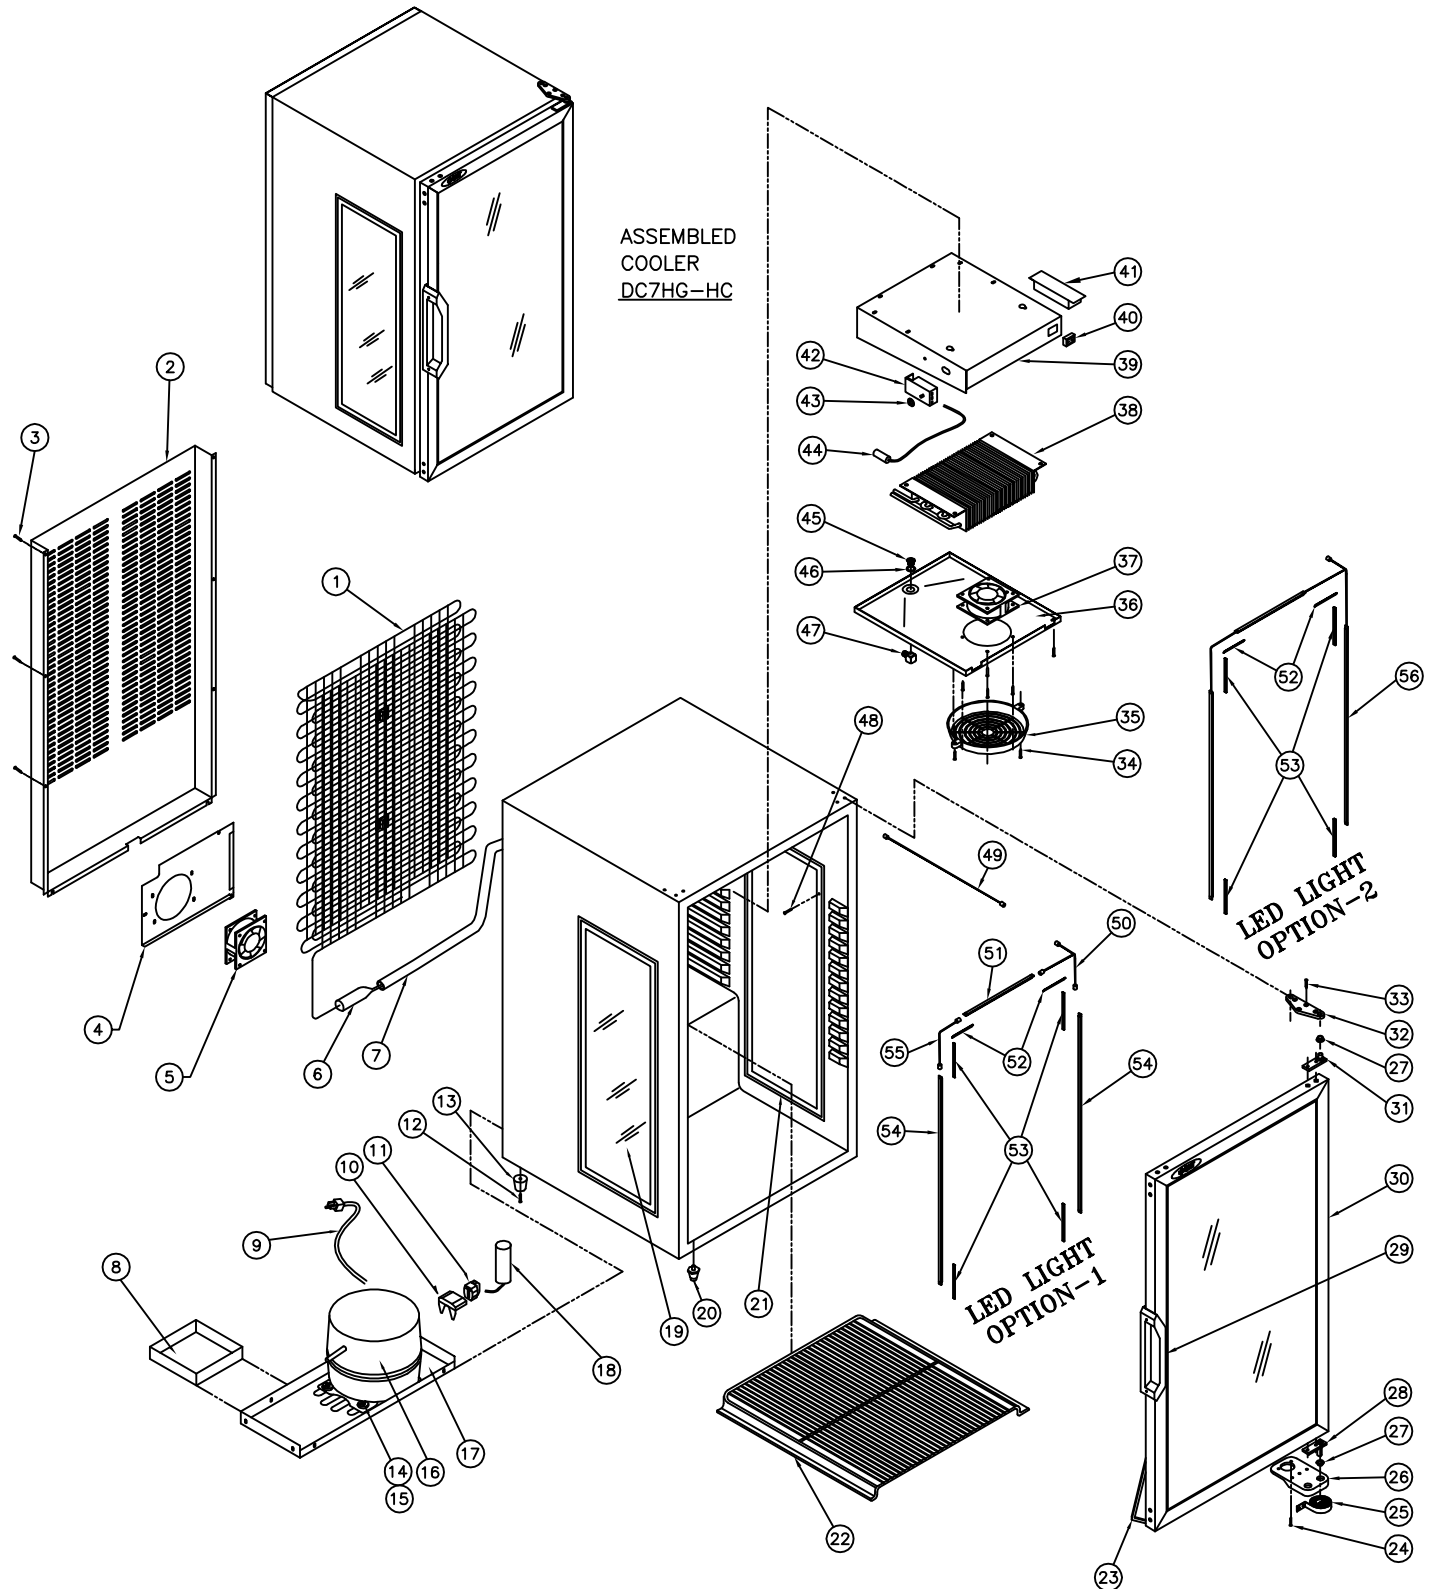

31 BRAMSTEELE ROAD
BRAMPTON, ONTARIO
L6W 3K6

QBD® Cooling Systems Inc.

TEL: (905) 459-0709
FAX: (905) 459-1478

COOLER : DC7HG-HC
84-9540-XXX 120V, 60Hz

Exploded View : DC7HG-HC

Cooling Systems Inc.

31 Bramstele Rd
Brampton, Ontario, Canada
L6W 3K6

Telephone: (905) 459-0709
Toll Free: (800) 663-3005
FAX: (905) 459-1478
info@qbd.com
www.qbd.com

DC7HG-HC Cooler

DC7HG-HC (84-9540-XXX) 120V, 60 Hz.

Item No.	Part No.	Pepsi Part No.	Description	Item No.	Part No.	Pepsi Part No.	Description
1	47-0530-702		Condenser Coil Static Common	29	47-0120-166	1002413	Handle Recess Dr Charcoal Gray
2	47-8469-039	84117	Cover, DC-7 Back Black	30	47-7618-739	1000690	Door DC-7
3	53-0301-021		SCW SM #8 x ½ 'AB' PH TR HD	31	47-0090-081	1009576	Pivot Pin Top - Steel
4	47-0033-269		Plate DC-7 Cond Fan	32	47-0530-187	58186	Hinge, DC-7 Top Bracket
5	47-0410-069		Motor Fan EC12038B00HL-01-A02	33	47-0400-024	510518	SCW ST 8 - 32 x ½ PH FT HD BLK
6	47-0011-316		Drier Assy, ¼" Straight	34	47-0400-021		SCW SM #10 x ¼ 'B' Hex HD
7	47-0020-625		Suction Line, DC7-HC	35	47-0120-061	510188	Guard Fan Evap. Black
8	47-0033-305	1022174	Drip Tray, DC-6/7 Cond.	36	47-0033-275	80281	Tray, DC-7 Shroud Drip
9	47-0180-002	1009845	Power Cord	37	47-0410-069		Motor Fan EC12038B00HL-01-A02
10	47-0430-251		Overload EMI50UER Embraco	38	47-0530-464		Evap Coil DC7 New
11	47-0430-249		Relay EMI50UER Embraco	39	47-0011-505	83001	Shroud Assy. DC7-HC
12	53-0303-130		SCW MA ¼ -20 x 1½ PH PAN HD	40	47-0430-252		Switch Rocker 10A
13	47-0530-196	510456	Leg, DC-7 (1" Non-Adjustable)	41	47-0440-088		Driver, LED 10W IP-66
14	47-0530-664		Grommet (Comp. Foot)	42	47-0430-206		Control, ETC 1H1
15	47-0370-001		Clip, Compressor	43	47-0430-208		Knob Hand Black
16	47-0530-691		Compressor, ½ HP EMI50UER Embraco	44	47-0430-207		Sensor, NTC Temp
17	47-0033-274		Base, DC-7 Refrigeration	45	31-4213-000	151668	Connector Drain ½ - 20
18	47-0430-250		Capacitor EMI50UER Embraco	46	47-0460-005	69695	Washer Drain
19	47-7605-300	510466	Glass, DC-7 Side	47	31-4214-000	1003788	Drain Adapter
20	47-0530-203	510458	Leg, DC-7 (1" Adjustable)	48	47-0297-001		SCW #6 X 1¼ 'A' PH FT
21	47-0010-484	63703	Window, Frame Kit, DC-7	49	47-0450-320		Harness, DC6/7-HC LED Switch
22	47-0200-154	510438	Shelf, DC-7	50	47-0450-319		Connector, DC6-HC Wire Lead
23	47-0140-007	510434	Gasket, DC-7 Door Magnetic	51	47-0530-669	1027015	LED, 11.5" L11 - 11.5 Series
24	47-0400-024	510518	SCW ST 8 - 32 x ½ PH FT HD BLK	52	47-0130-839		Cap, CD47-HC Top LED
25	53-0149-069	510108	Spring, DC-5/7/12/22 Door	53	47-0130-740		Cap, CD10/12-HC Top LED
26	47-0530-188	510498	Hinge, DC-7 Bottom Bracket	54	47-0530-670	1027015	LED, 23.5" L11 - 23.5 Series
27	47-0080-006	510044	Insert, Bronze	55	47-0450-287		Connector, 4" Butt
28	47-0090-082	1009577	Pivot Pin Bottom - Steel	56	47-0530706		LED Daisy Chain 2' - 1' - 2'

Decals / Lens:

47-7957-XXX	Decal Door DC7/HG
47-7958-XXX	Decal Side DC7HG Horz. RH
47-8947-XXX	Decal Side DC7HG Horz. LH
47-8143-XXX	Decal Side DC7HG Vert. RH

Accessories:

47-0034-128	61726	Key, Door T-Handle
47-0520-185	1000383	Door Lock, DC6/7/10/12
47-7866-039	510488	Stand, DC7 Black