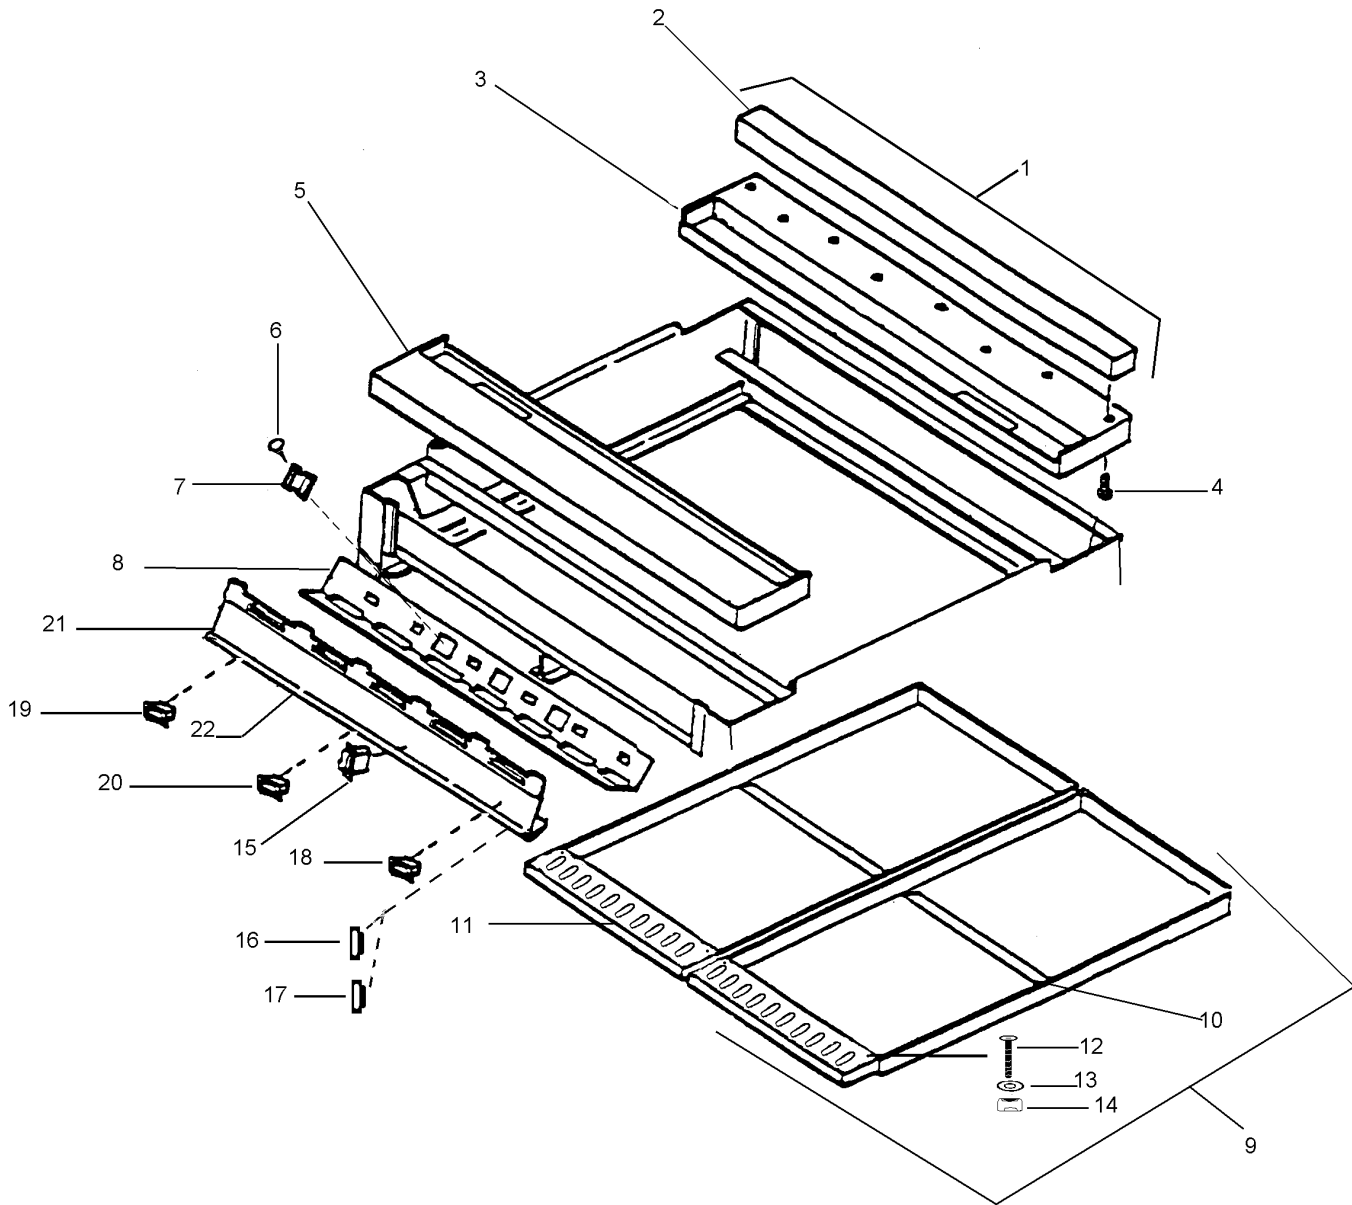

RA36C1W & RA36C7W

Range Top Assembly

RA36C1W & RA36C7W

Parts List (Range Top Assembly)

Item No.	Qty.	Part No.	Description
1	1	7601382	Rear Grease Trough & Rail Assembly
2	1	7600051	Back Rail
3	1	7600049	Rear Grease Trough
4	3	4111A8809	Screw, Mach., Hex Head, 10-32 x 3/8"
5	1	7600048	Front Grease Trough
6	3	1411D8709	Grommet
7	3	7601445	Control Housing Cover
8	1	7000634	Control Housing
9	2	7601840	Grease Drawer Assembly
10	2	7601838	Grease Drawer Only
11	2	7001735	Grease Drawer Handle Perforated
12	4	2000199	Screw, 10-24 x 3/8"
13	4	220327	Lockwasher, 3/16" i.d. x 3/8" o.d.
14	4	30841	Nut, Acorn 10-24
15	1	3027A8715	On/Off Rocker Switch
16	1	3003138	Oven Signal Light, Green, [On]
17	1	3003137	Oven Signal Light, Amber, [Heating]
18	1	3003141	Right Signal Light, Amber
19	1	3003142	Left Signal Light, Amber
20	1	3003145	Center Signal Light, Amber [C1 Models Only]
21	1	7608152	Control Panel
22	1	2401046	Nameplate, Black, C1 Model
22	1	2401023	Nameplate, Black, C7 Model