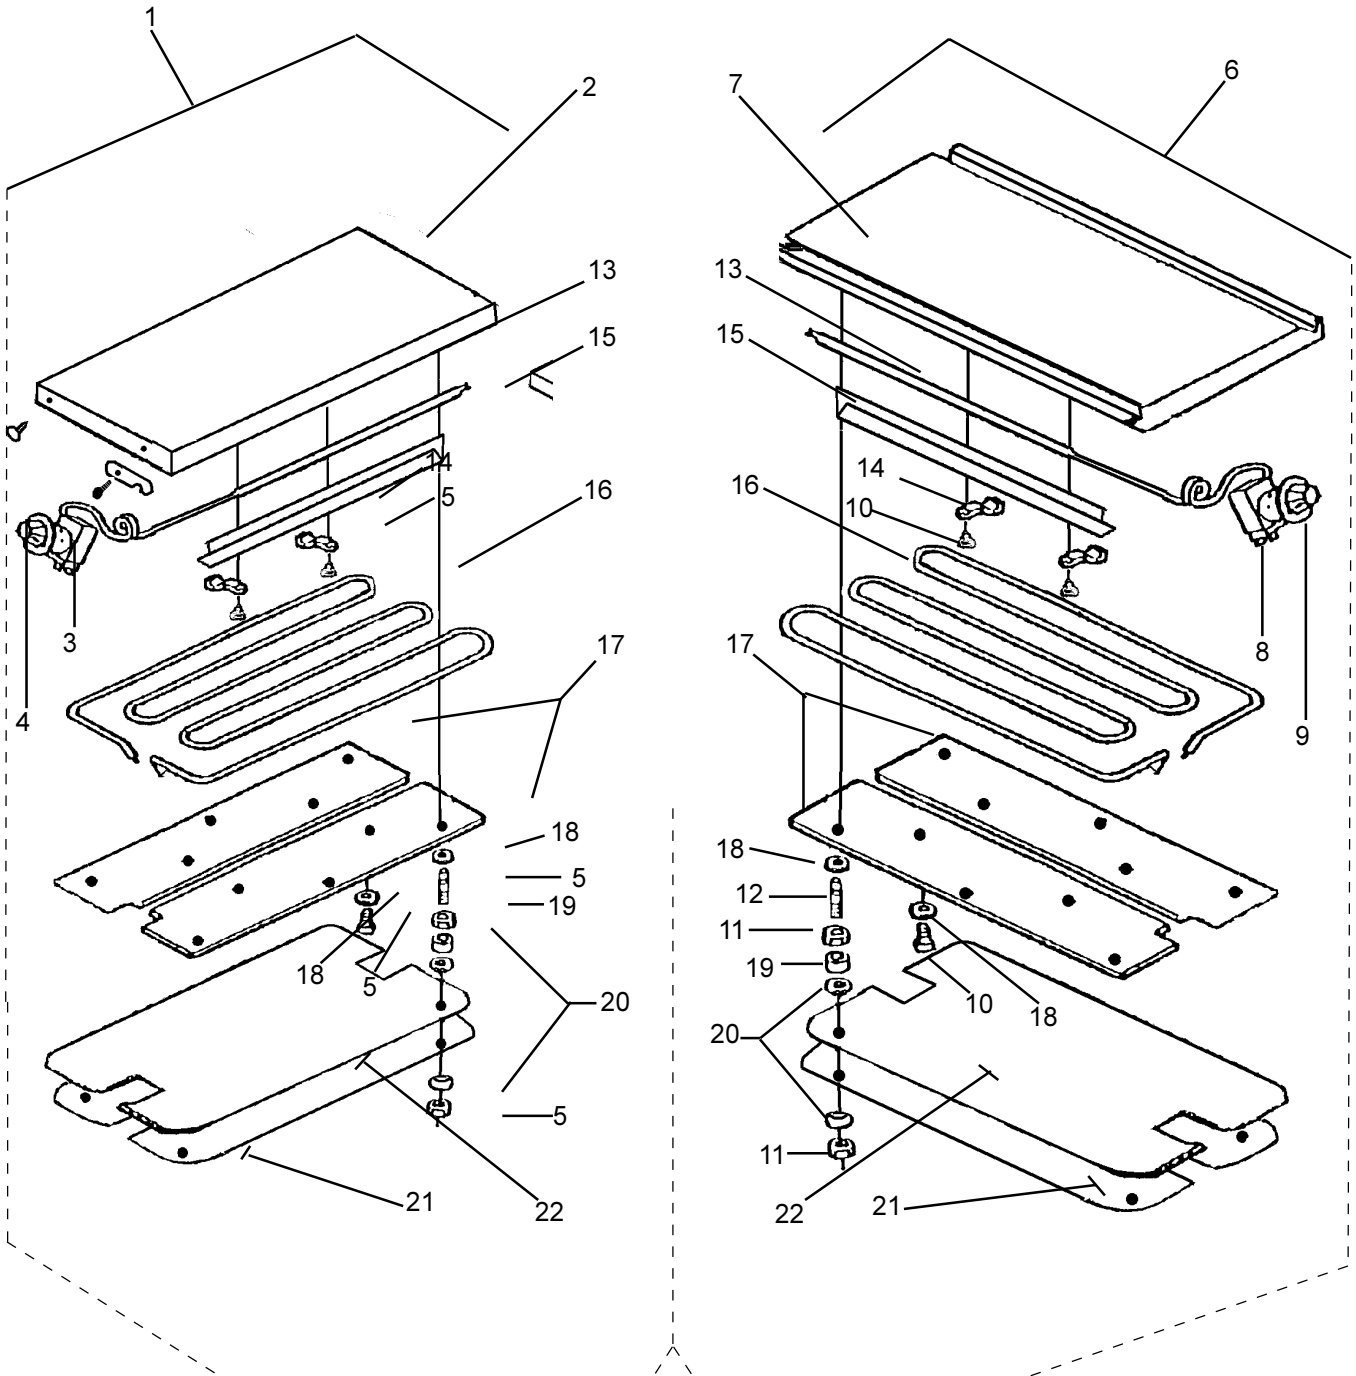

Wendy's USA RA36C1W/
RA36C7W (Eng)

parts manual

**MODEL RA36C1W
and RA36C7W
RANGES**

P/N 38457
Rev. B • V1 • 9/98

RA36C7W

Top Assembly - 24 x 24" Griddle & 12 x 24" Hotplate

RA36C7W

Parts List (Top Assembly)

GRIDDLE TOP ASSEMBLY

Item No.	Qty.	Part No.	Description
1	1	7603538	Assembly, 24 x 24 Griddle Plate, 208V
1	1	7603539	Assembly, 24 x 24 Griddle Plate, 240V
1	1	7603541	Assembly, 24 x 24 Griddle Plate, 480V
2	1	7603536	24 x 24 Griddle Plate Only
3	2	3004257	Control Thermostat, 150° - 450°F
4	2	2100059	Knob, Control Thermostat, 150° - 450°F
5	26	B301A8817	Hex Nut, 1/4-20

HOT PLATE ASSEMBLY

Item No.	Qty.	Part No.	Description
6	1	7601872	Assembly, 12 x 24 Hot Plate, 208V
6	1	7601873	Assembly, 12 x 24 Hot Plate, 240V
6	1	7601875	Assembly, 12 x 24 Hot Plate, 480V
7	1	20XA1G1	12 x 24 Plate Only [Drain Both Sides]
8	1	3004281	Control Thermostat, 250° - 850°F
9	1	2100094	Knob, Control Thermostat, 250° - 850°F
10	10	2000340	Cap Screw, 1/4-20 x 3/8"
11	8	F706A8807	Hex Nut, Brass, 1/4-20
12	4	2001184	Stud, 1/4-20 x 1-5/8"