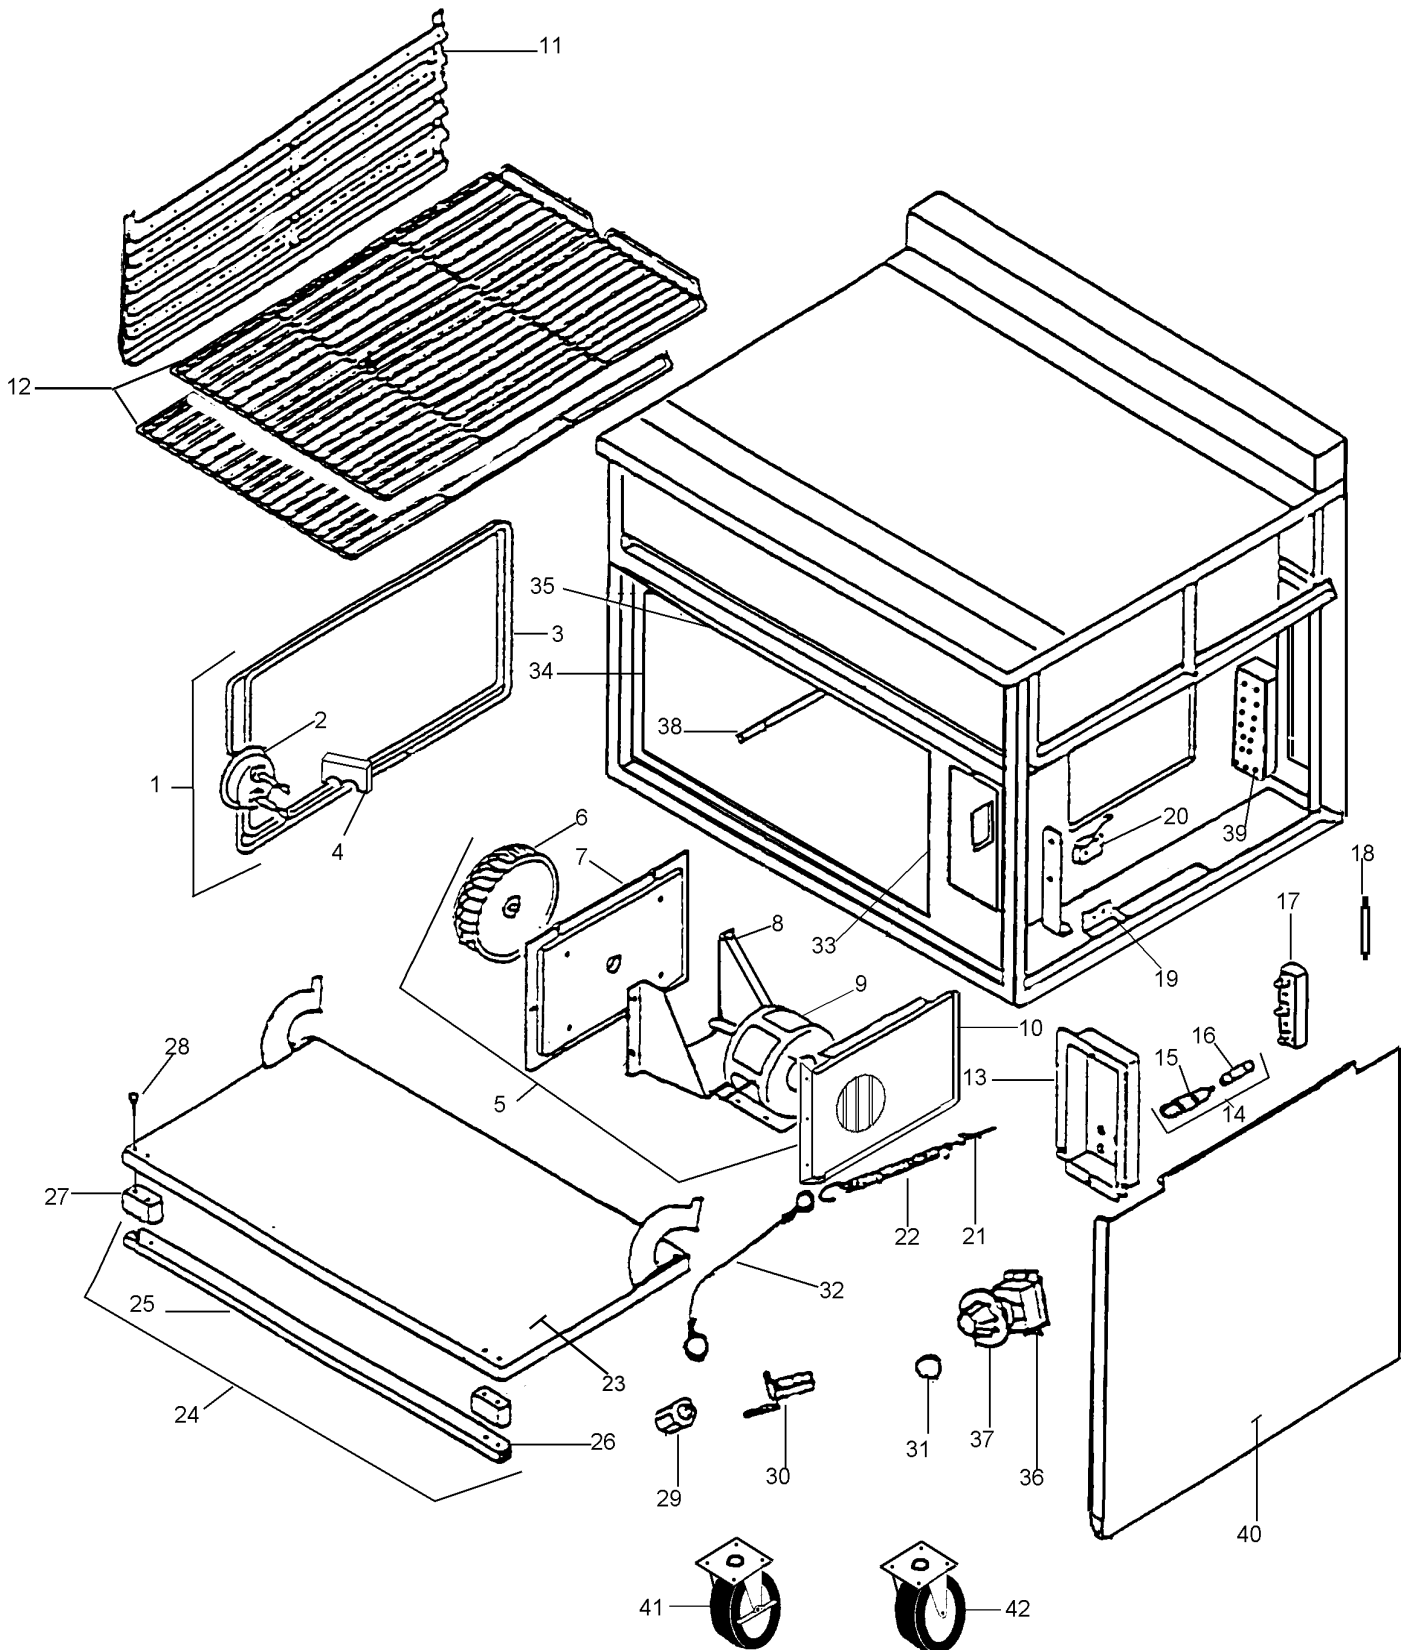

RA36C1W & RA36C7W Oven Base Assembly

RA36C1W & RA36C7W

Parts List (Oven Base)

Item No.	Qty.	Part No.	Description
1	1	7608157	Heat Element & Cup Assy., 208V/7500W
1	1	7608158	Heat Element & Cup Assy., 240V/7500W
2	1	3027A3081	Heat Element Cup Only
3	1	3002452	Heat Element Only, 208V/7500W
3	1	3002453	Heat Element Only, 240V/7500W
4	4	3027A3083	Support, Heating Element
5	1	7608121S	Motor Blower Assy., 208/240V
6	1	3103902	Blower Wheel
7	1	7607766	Motor Mount, Weldment
8	1	7004592	Motor Mounting Bracket
9	1	3002761	Motor, 2-Speed, 1/4 HP, 208/240V
10	1	7608120	Blower Baffle
11	2	3102543	Side Rack Shelf Support, Left & Right
12	4	3102541	Rack Shelf 20-1/2" x 28-1/2"
12	1	32564	Rack #1, First Shelf (chicken)
12	1	32565	Rack #2, Second Shelf (chicken)
13	1	7600059	Fuse Panel, Bracket
14	2	1455A0339S	Fuse Holder & Fuse Assy., 208/240V
15	2	1455A8735	Fuse Holder Only, 208/240V
16	2	1455A8793	Fuse, SC10, 10 amp 208/240V
17	2	3027A0001	Terminal Block
18	1	3000641	Relay, Mercury - 208/240V Contactor
19	1	7002704	Switch, Lever Bracket
20	1	3003770	Microswitch - Blower
21	1	43685	Eye Bolt
22	1	436121	Door Spring
23	1	7608156	Oven Door Assembly
24	1	7600027S	Door Handle Assembly
25	1	7000056	Door Handle
26	2	3000061	Black End Caps, Handle
27	2	3103164	Spacer Blocks, Door
28	4	2000320	Screw, Door Handle, 10-32 x 3-1/2"
29	2	3100324	Bearing, Hex Sleeve
30	1	7607845	Pin, Hinge, Right Side
30	1	7607846	Pin, Hinge, Left Side
31	2	2001831	Washer, 5/8" i.d.
32	1	7606469	Cable Assembly
33	1	7608149	Gasket, Door, Right
34	1	7608150	Gasket, Door, Left
35	1	7608148	Gasket, Door, Top
36	1	3003792	3-Position Switch
37	1	2100080	Knob, Temperature Dial
38	1	7608145S	Sensor, Thermostat (Probe) Assembly
39	1	3004261	Electronic Thermostat P/C Board
40	1	7601391	Side Sheet, Right Case
40	1	7601389	Side Sheet, Left Case
41	2	33519	Caster, Front, 6-1/4" (159mm) Swivel with Brake
42	2	33520	Caster, Rear, 6-1/4" (159mm) Swivel