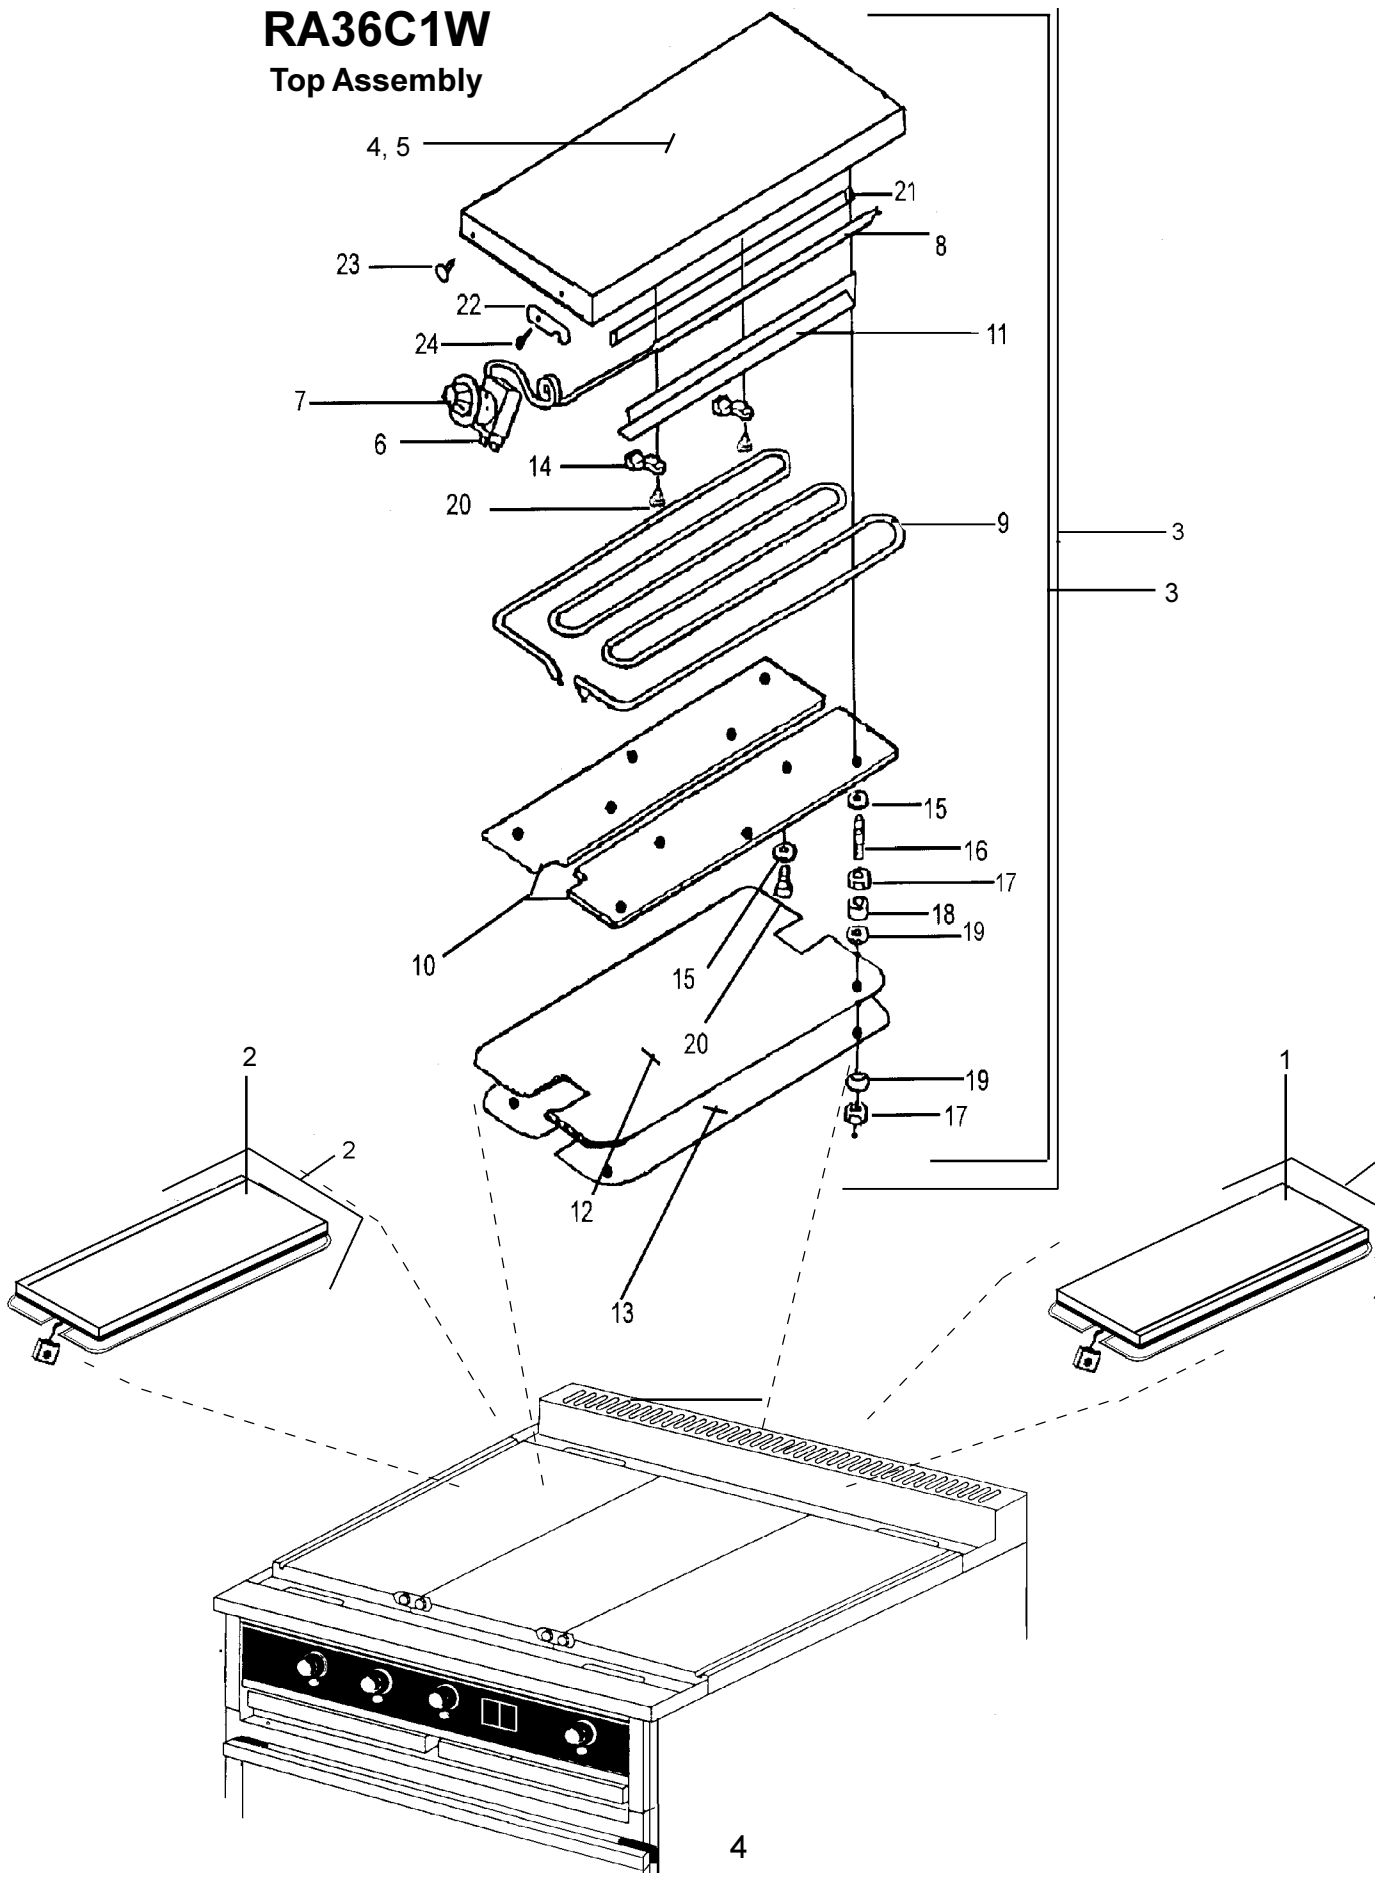

HOT PLATE ASSEMBLY

Item No.	Qty.	Part No.	Description
6	1	7601872	Assembly, 12 x 24 Hot Plate, 208V
6	1	7601873	Assembly, 12 x 24 Hot Plate, 240V
6	1	7601875	Assembly, 12 x 24 Hot Plate, 480V
7	1	20XA1G1	12 x 24 Plate Only [Drain Both Sides]
8	1	3004281	Control Thermostat, 250° - 850°F
9	1	2100094	Knob, Control Thermostat, 250° - 850°F
10	10	2000340	Cap Screw, 1/4-20 x 3/8"
11	8	F706A8807	Hex Nut, Brass, 1/4-20
12	4	2001184	Stud, 1/4-20 x 1-5/8"

RA36C1W

Top Assembly

RA36C1W

Parts List (Top Assembly)

Item No.	Qty.	Part No.	Description
HOT PLATE ASSEMBLY			
1	1	7600083S	Assembly, 12 x 24 Hot Plate - Right Drain, 208V
1	1	7600084S	Assembly, 12 x 24 Hot Plate - Right Drain, 240V
1	1	7600086S	Assembly, 12 x 24 Hot Plate - Right Drain, 480V
2	1	7600087S	Assembly, 12 x 24 Hot Plate - Left Drain, 208V
2	1	7600088S	Assembly, 12 x 24 Hot Plate - Left Drain, 240V
2	1	7600090S	Assembly, 12 x 24 Hot Plate - Left Drain, 480V
3	1	7600074S	Assembly, 12 x 24 Hot Plate - Center, 208V
3	1	7600075S	Assembly, 12 x 24 Hot Plate - Center, 240V
3	1	7600077S	Assembly, 12 x 24 Hot Plate - Center, 480V
4	1	20A2G8	12 x 24 Hot Plate - Left or Right Drain
5	1	20A2G9	12 x 24 Hot Plate - Center [no drain]
6	1	3004281	Thermostat, Hot Plate 250° - 850°F
7	1	2100094	Knob, Thermostat 250° - 850°F
8	1	34191	Thermostat Sleeve
9	1	F706A8703	Heating Element, 208V/5200W
9	1	F706A8731	Heating Element, 240V/5300W
9	1	F706A8729	Heating Element, 480V/5300W
10	2	20A2G1	Clamp Plate, Heating Element
11	1	7007257	Angle Clamp, Thermostat Bulb
12	1	8500079	Insulation
13	1	F706A1017	Baffle
14	2	F70681013	Clamp, Thermostat Bulb
15	10	F706A8809	Washer, Flat, 11/32" x 1-1/4"
16	4	2001184	Stud, Threaded, 1/4-20 x 1-3/4"
17	4	F706A8807	Hex Nut, Brass, 1/4-20
18	4	F706A8811	Spacer
19	10	F706A8805	Lockwasher, Extnl Star, 1/4" i.d. x 5/8" o.d.
20	10	2000340	Cap Screw, 1/4-20 x 3/8"
21	4	20A1G8	Key Strip
22	4	20A2G6	Latch Plate
23	4	20A2G7	Screw, Latch Plate
24	4	20A1G7	Pin, Latch Plate