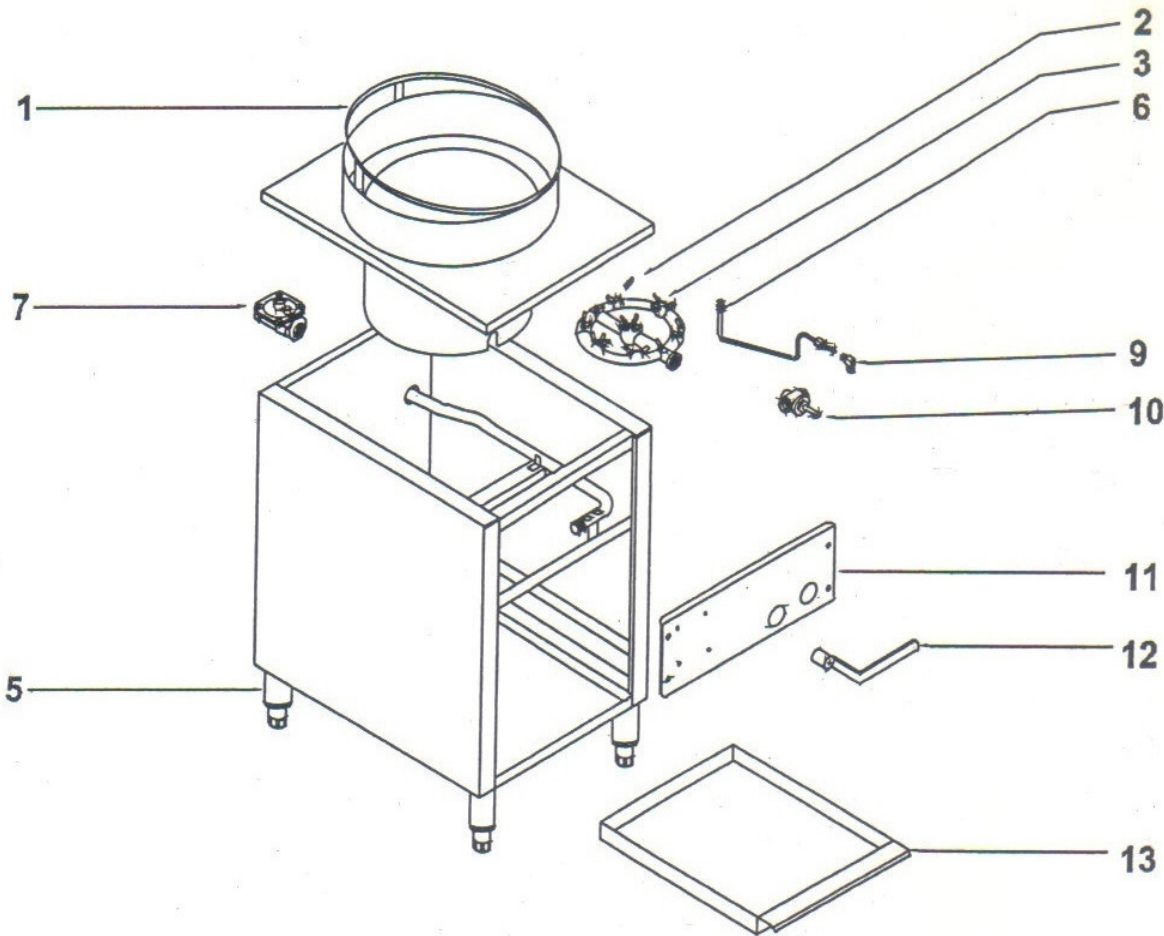

RANKIN-DELUX, INC. MODEL OR ORIENTAL WOK RANGE

WHEN ORDERING PARTS, PLEASE PROVIDE THE FOLLOWING INFORMATION
 A. MODEL NUMBER C. PART NUMBER
 B. SERIAL NUMBER D. TYPE OF GAS

ITEM	PART #	DESCRIPTION	LIST \$\$	ITEM	PART #	DESCRIPTION	LIST \$\$
1	RDOR-01	WOK RING ASSEMBLY W/16" S/S RING					
1	RDOR-01A	WOK RING ASSEMBLY W/14" S/S RING					
2	RDOR-02	BURNER JET, NAT					
2	RDOR-02A	BURNER JET, LP					
3	RDOR-03	JET RING BURNER, NAT					
3	RDOR-03A	JET RING BURNER, LP					
5	RDOR-05	LEG WITH ADJUSTABLE FOOT					
6	RDOR-06	PILOT TUBE ASSEMBLY					
7	RDOR-07	REGULATOR, NAT					
7	RDOR-07A	REGULATOR, LP					
8	RDOR-08	MANIFOLD					
9	RDOR-09	PILOT ADJUSTMENT VALVE - SINGLE					
10	RDOR-10	BURNER VALVE					
11	RDOR-11	FRONT PANEL					
12	RDOR-12	BURNER VALVE HANDLE					
13	RDOR-13	DRIP TRAY					