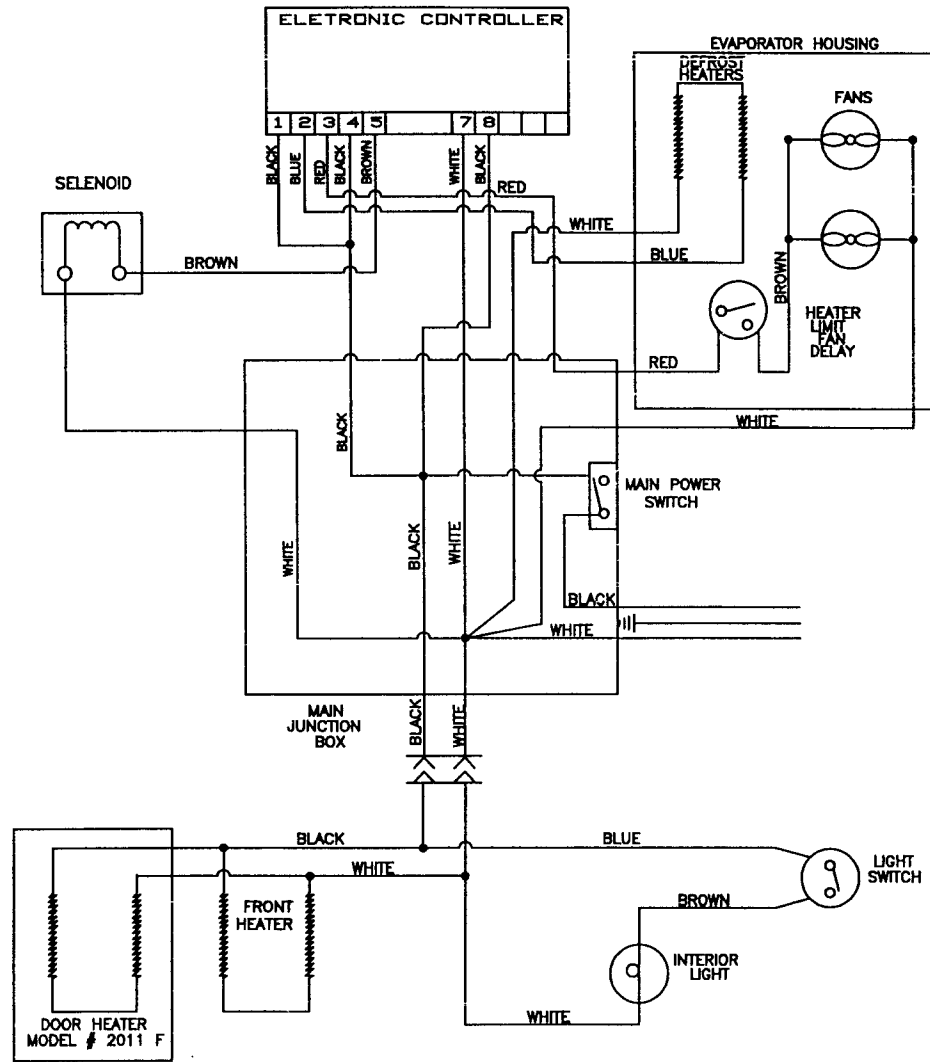

T12-0702G

115 VOLT-60HZ-1PH

ELECTRICAL DIAGRAM 115 VOLT

MODEL 2010F, 2011F, 2235 ELECTRONIC CONTROLLER REMOTE

DATE: 11-19-01

REV.

REV.

RANDELL MANUFACTURING INC. 0520 SOUTH COLDWATER ROAD WEIDMAN, MICHIGAN 48803

SCALE

BY:

FILE NO.

T12-0702G