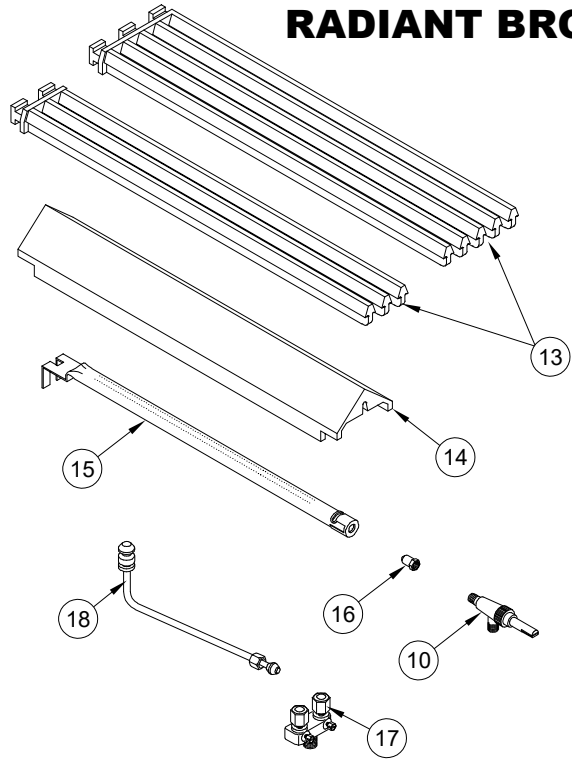

RANGE RADIANT BROILER