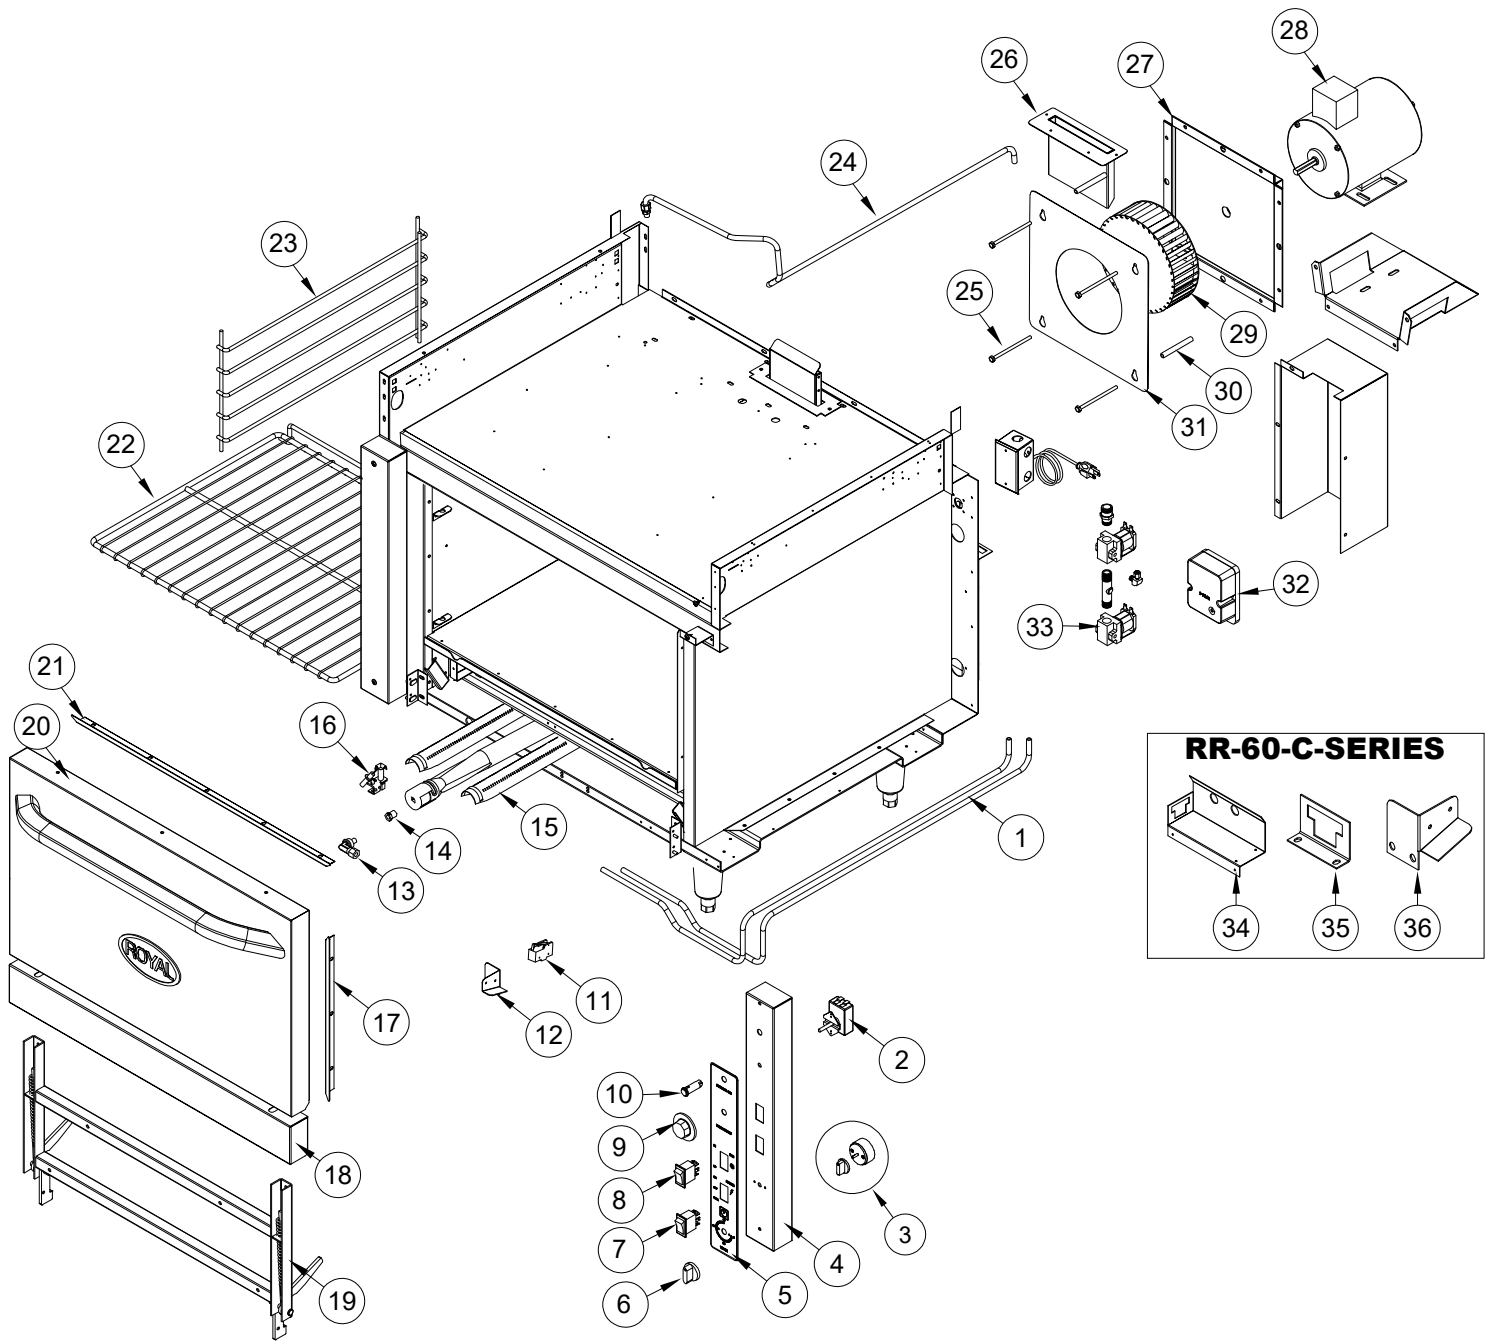

RR - SERIES (Cont.)

RR-C - RANGE CONVECTION OVEN

INDICATOR LIGHT 10	DOOR SWITCH 11	ORIFICE ELBOW 13	ORIFICE 14	PILOT 16