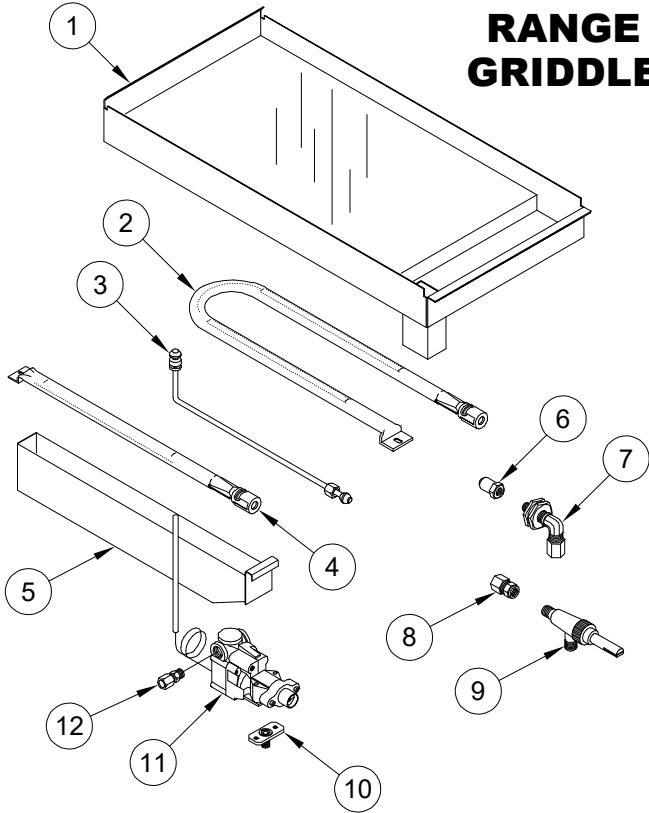

Range Griddle, Radiant broiler, Raised Griddle

RANGE GRIDDLE