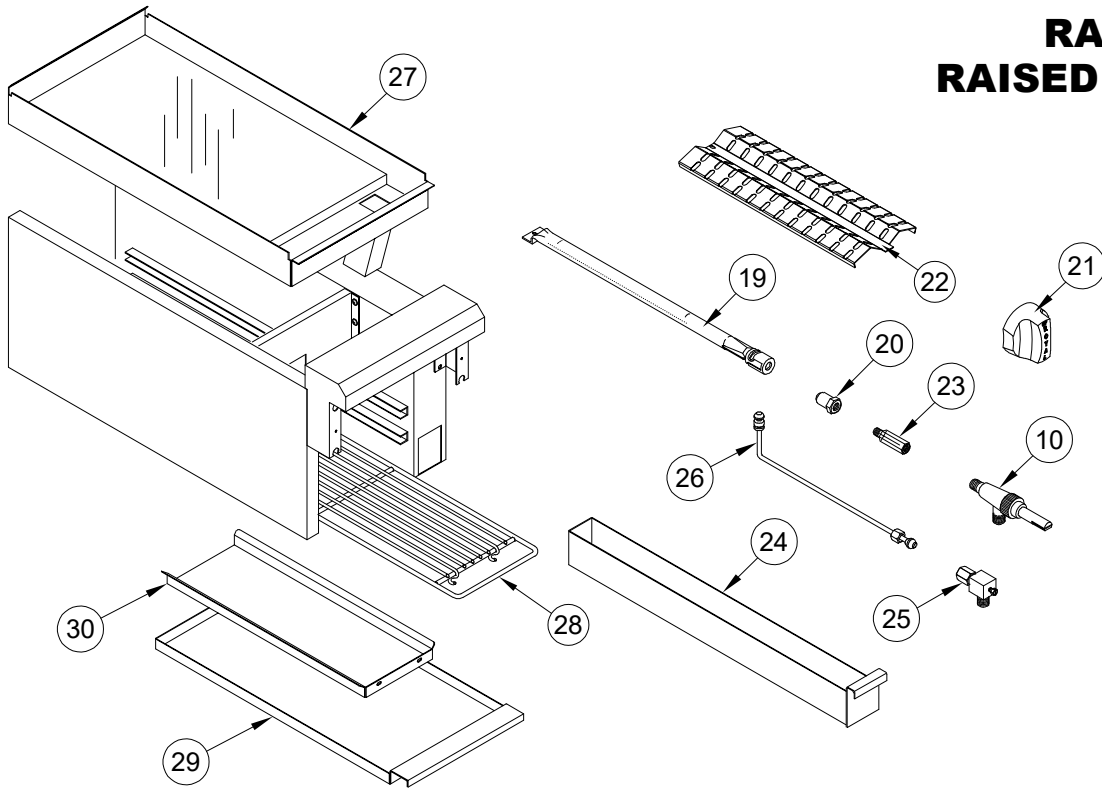

RANGE RAISED GRIDDLE

061924

ORIFICE HOOD

6 16 20

ORIFICE ELBOW

7

GAS VALVE ADAPTER

8

GAS VALVE

9

B.J. THERMOSTAT

11

DUAL PILOT VALVE

17

GAS VALVE KNOB

21

ORIFICE ADAPTER

23

90° PILOT VALVE

25