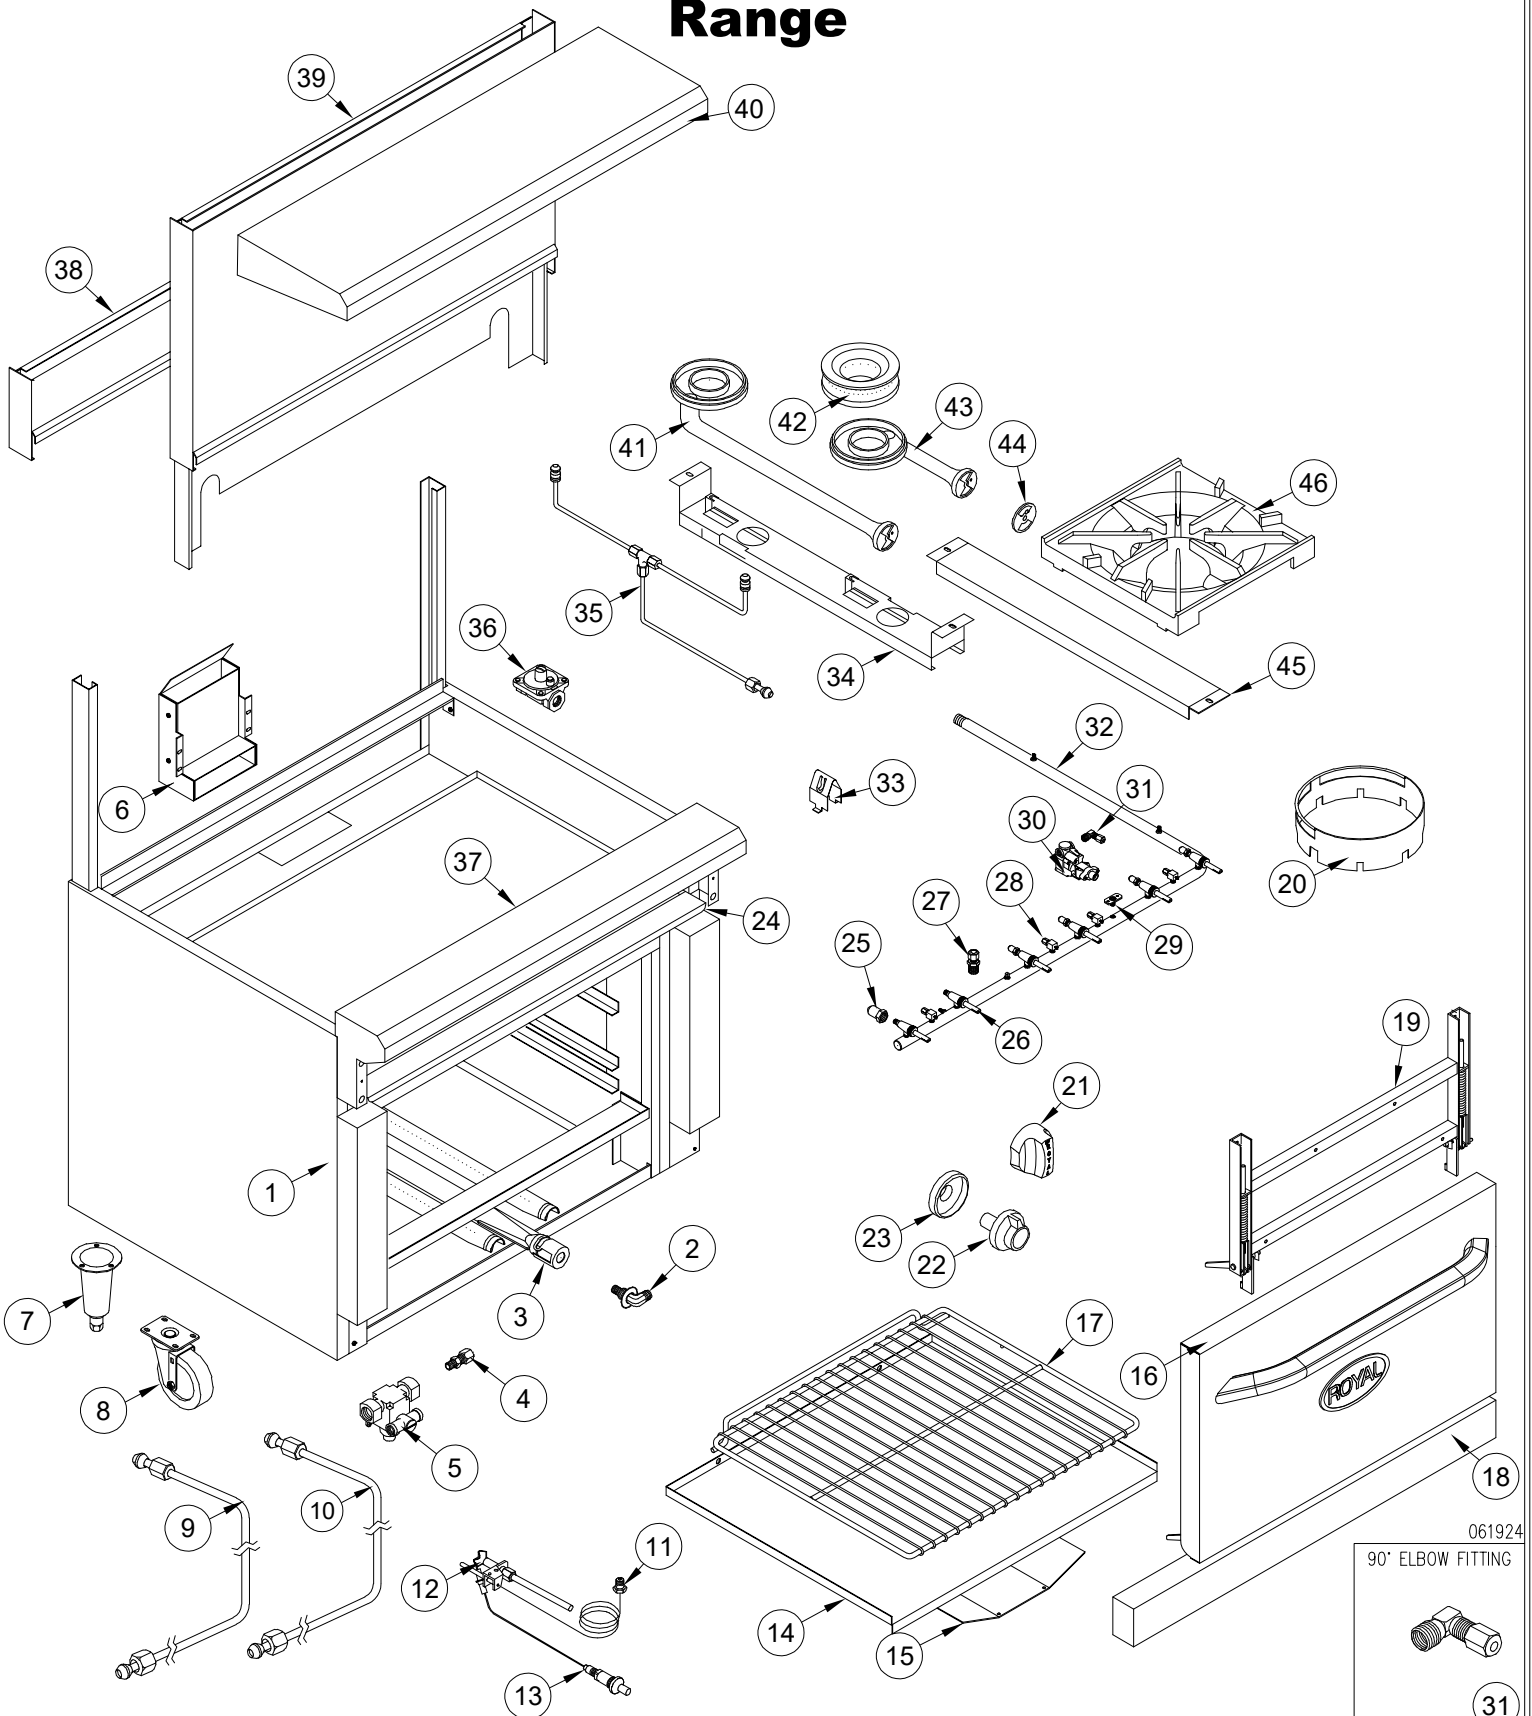

# RR - SERIES Range

061924

90° ELBOW FITTING

31

<p>ORIFICE ELBOW</p>  <p>2</p>	<p>STRAIGHT FITTING</p>  <p>4</p>	<p>PILOT (OVEN)</p>  <p>12</p>	<p>IGNITOR (OVEN)</p>  <p>13</p>	<p>ORIFICE HOOD</p>  <p>25</p>	<p>GAS VALVE</p>  <p>26</p>	<p>90° PILOT VALVE</p>  <p>28</p>	<p>"T" FLANGE</p>  <p>29</p>	<p>B.J. THERMOSTAT</p>  <p>30</p>
--	--	---	---	---	---	--	---	--