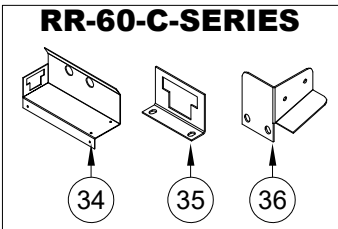

RR - SERIES (Cont.)

RR-C - RANGE CONVECTION OVEN

INDICATOR LIGHT 10	DOOR SWITCH 11	ORIFICE ELBOW 13	ORIFICE 14	PILOT 16