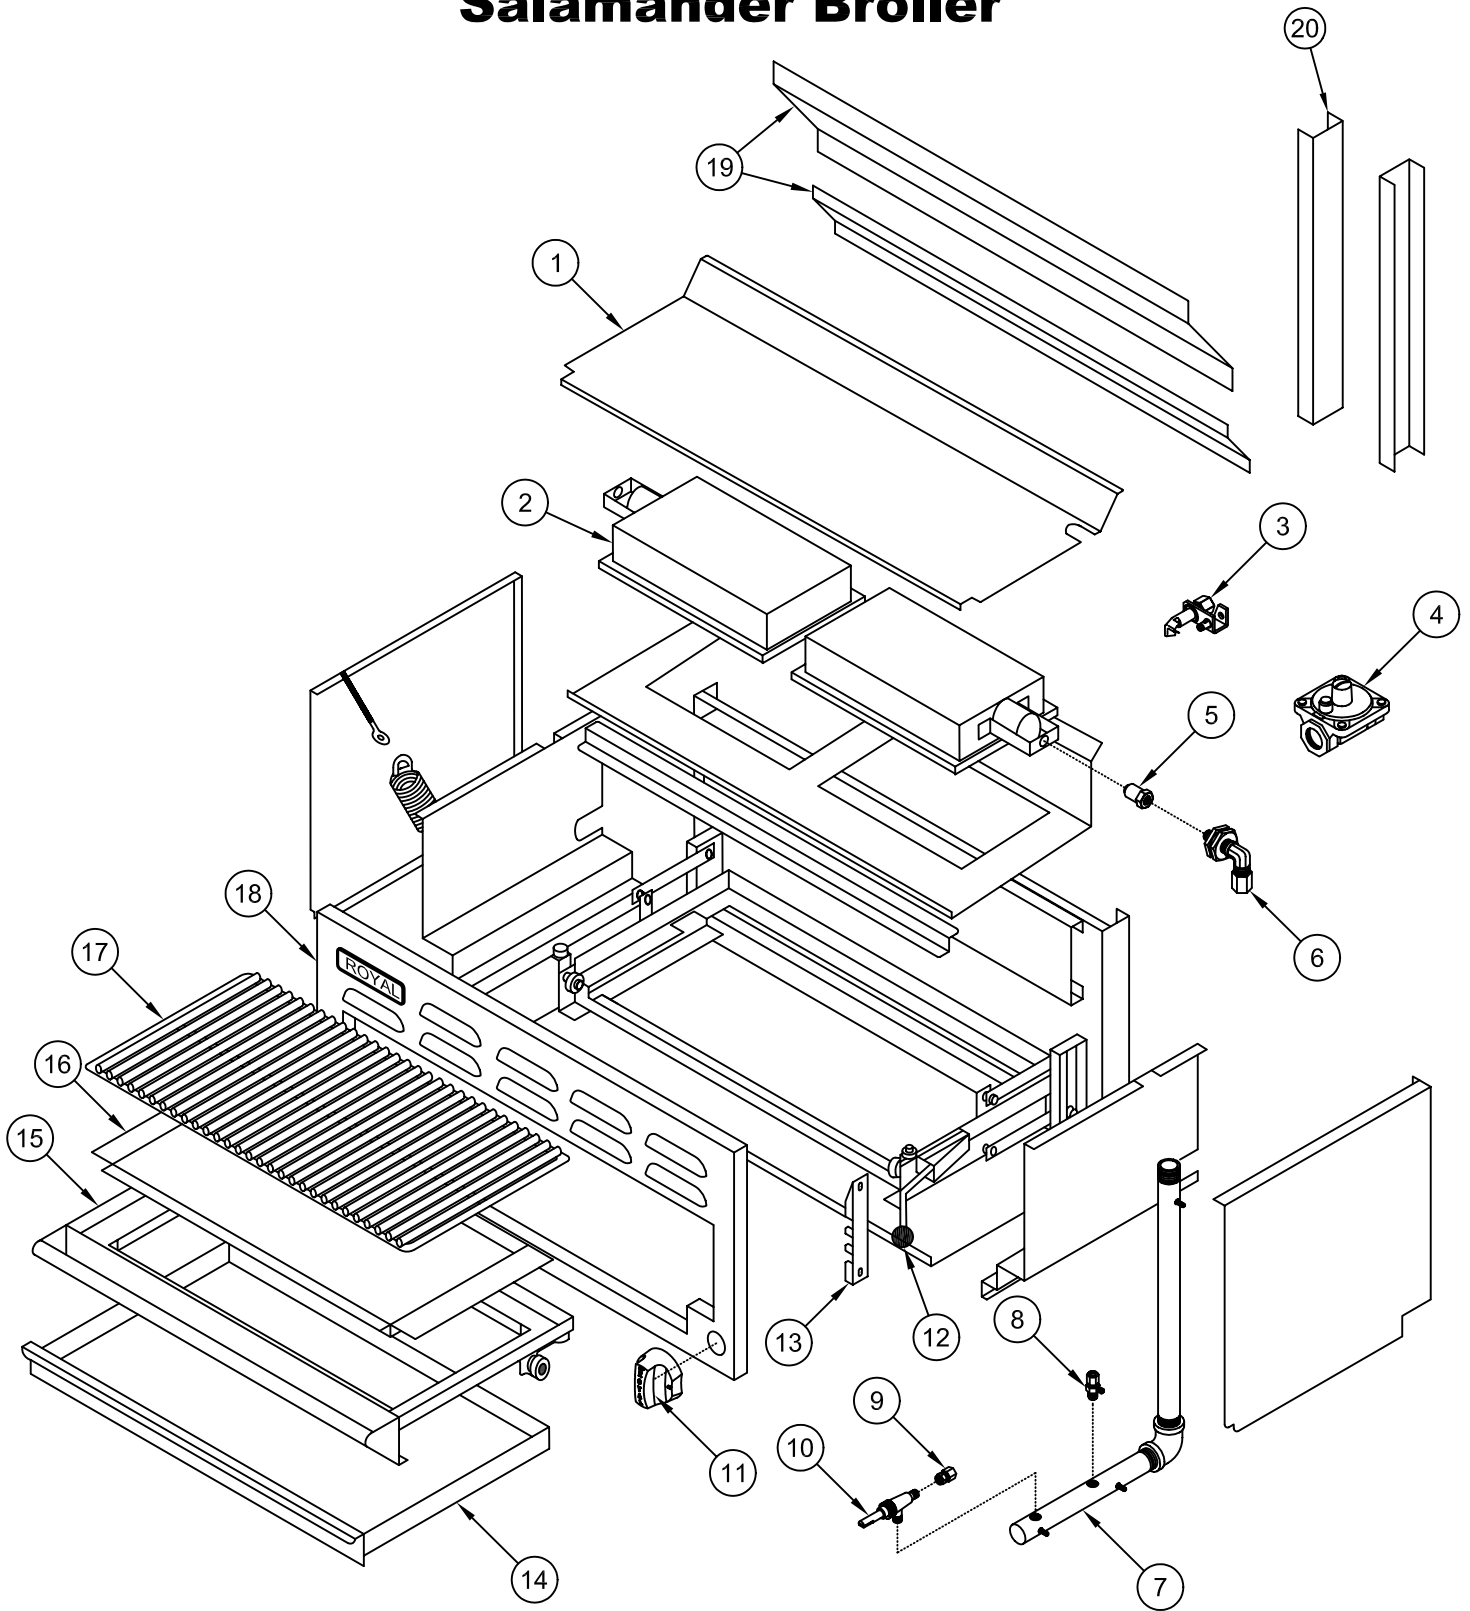

RSB Salamander Broiler

PILOT	ORIFICE HOOD	ORIFICE ELBOW	PILOT VALVE	VALVE ADAPTER	GAS VALVE	ON/OFF KNOB
						
3	5	6	8	9	10	11

RSB

Salamander Broiler

ITEM NO.	PART NO.	DESCRIPTION
1	29055	24" Top cover
	29075	36" Top cover
	29095	48" Top cover
2	1603	Infra-red burner - Small B-15(RSB-36 – 2 burner)
	1604	Infra-red burner – Big B-20 (RSB-24 – 1 burner)
3	1649	Pilot burner with bell orifice (natural gas)
	1650	Pilot burner with bell orifice (propane Gas)
	1651	#18 Pilot bell orifice only (natural gas)
	1652	#10 Pilot bell orifice only (propane Gas)
4	1618	Gas pressure regulator (natural gas)
	1619	Gas pressure regulator (propane Gas)
5	2007-46 1121-46 2008-55 1122-55	Orifice spud #46 (brass), natural gas (for 24"), 20,000 BTU * Orifice hood #46 (alternate), natural gas (for 24"), 20,000 BTU * Orifice spud #55 (brass), propane gas (for 24"), 20,000 BTU * Orifice hood #55 (alternate), propane gas (for 24"), 20,000 BTU * * Please verify which construction is applicable for your burner type.
	2007-48 1121-48 2008-56 1122-56	Orifice spud #48 (brass), natural gas (for 36"), 18,000 BTU Orifice hood #48 (alternate) natural gas (for 36") 18,000 BTU Orifice spud # 56 (brass), propane gas (for 36") 18,000 BTU Orifice hood #56 (alternate), propane gas (for 36"), 18,000 BTU * Please verify which construction is applicable for your burner type.
6	1508	3/8" CC x 3/8-27 Orifice elbow (brass)
	1213	90° Orifice elbow (rectangular) (brass)
7	1620	Manifold pipe assembly (right side gas inlet)
	1665	Manifold pipe assembly (left side assembly)
8	1120	1/8" NPT x 3/16" CC Adjustable single pilot valve (brass)
9	1627	3/8-27 x 3/8" CC Adapter (gas valve)
10	1628	Gas valve (brass) w/out orifice
11	3102	Blue knob – flat side down
12	29066	24" Cradle frame assembly
	29086	36" Cradle frame assembly
	29106	48" Cradle frame assembly
13	1629	Latch bracket