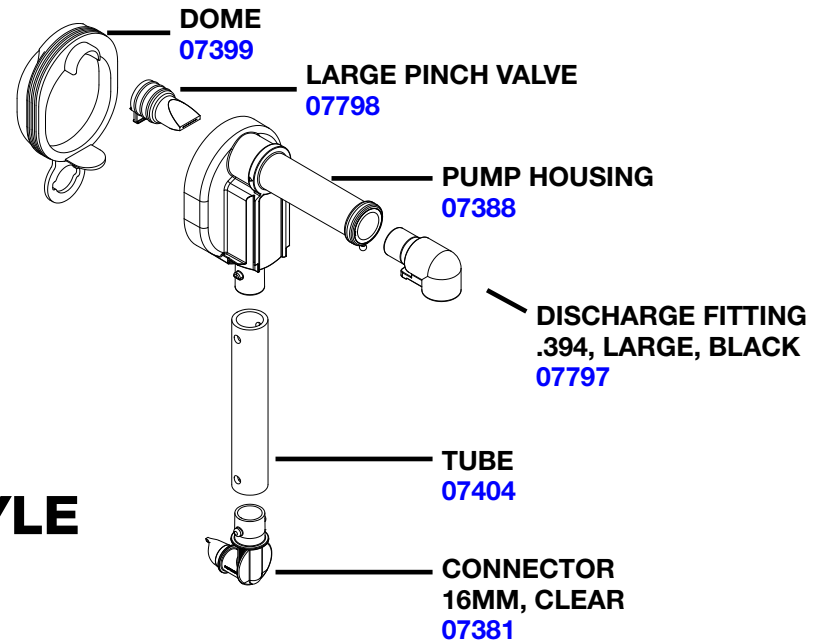

S E R V E R

Server Products Inc.
3601 Pleasant Hill Road
Richfield, WI 53076 USA

262.628.5600 | 800.558.8722

SPSALES@SERVER-PRODUCTS.COM

07634

Server Express™ Pump

*Complete View
for Reference*

NEW STYLE