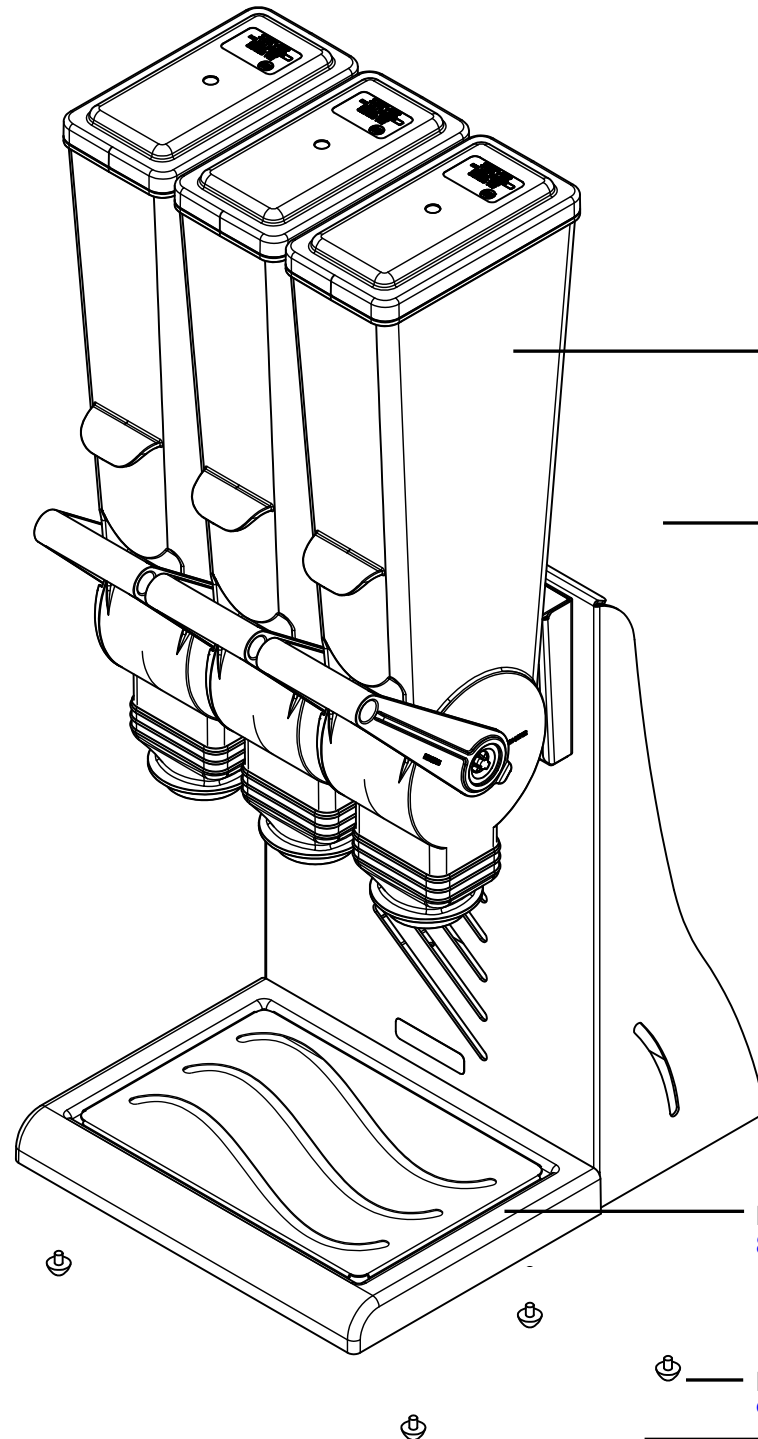

SERVER

• E S S E N T I A L S •

262.628.5600 | 800.558.8722
spsales@server-products.com

100943

SlimLine 2L Triple
Countertop
Custom

CONTAINS
QTY. 3 OF
SLIMLINE
DFD-2L
100954

SLIMLINE
TRIPLE STAND
88819

DRIP TRAY & COVER
88738

FOOT (4)
92098