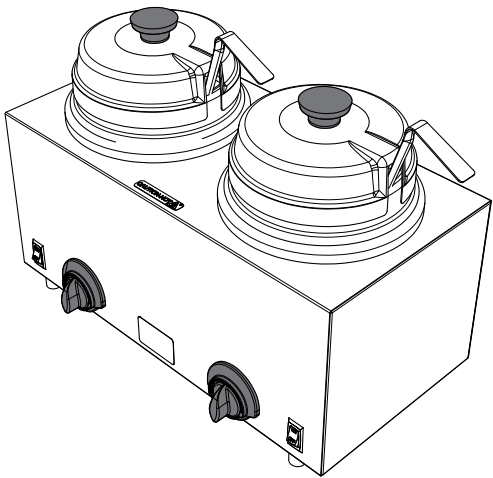

S E R V E R

Server Products Inc.
3601 Pleasant Hill Road
Richfield, WI 53076 USA

262.628.5600 | 800.558.8722

SPSALES@SERVER-PRODUCTS.COM

81220

Twin Fudge Server Twin FS

*Complete View
for Reference*

PART	QTY	DESCRIPTION
82509	2	LID ASSEMBLY
82561	2	LADLE (10", 1 OZ)
82507	2	ADAPTER
82063	2	SPACER
81210	1	BASE ONLY FOR TWIN FS/FSP