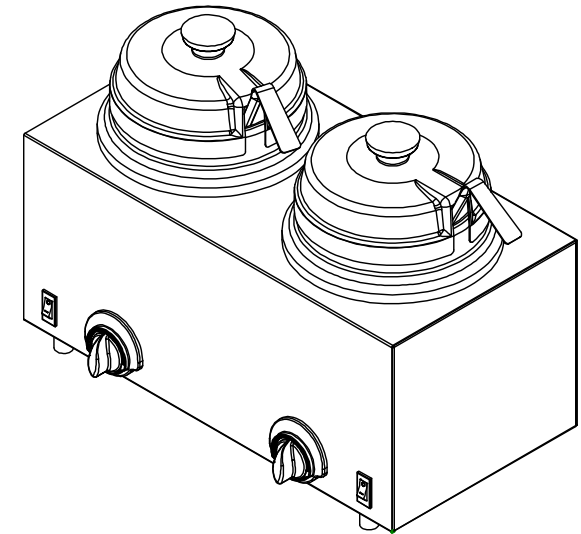


	Server Products, Inc. 3601 Pleasant Hill Road PO Box 98 Richfield WI 53076 USA Direct 262.628.5600 Toll Free 800.558.8722 www.server-products.com
	Model Name TWIN FUDGE SERVER FS (230V)
Model Number 81250	

Dwg. Date
07/02/13

FINAL & BASE ONLY TABULATION

COUNTRY	FINAL	BASE
CONT EURO	81250	81270
AUST	81420	81430
UK	84910	84830

PART	QTY	DESCRIPTION
82063	2	SPACER
82507	2	ADAPTER
82509	2	LID ASSEMBLY
82023-000	1	KNOB-000-BLACK
82508	1	LID
82561	2	LADLE, 10", 1 OZ
94009	2	JAR, STNLS
VARIOUS	1	BASE ONLY FOR TWIN FS/FSP (SEE CHART)