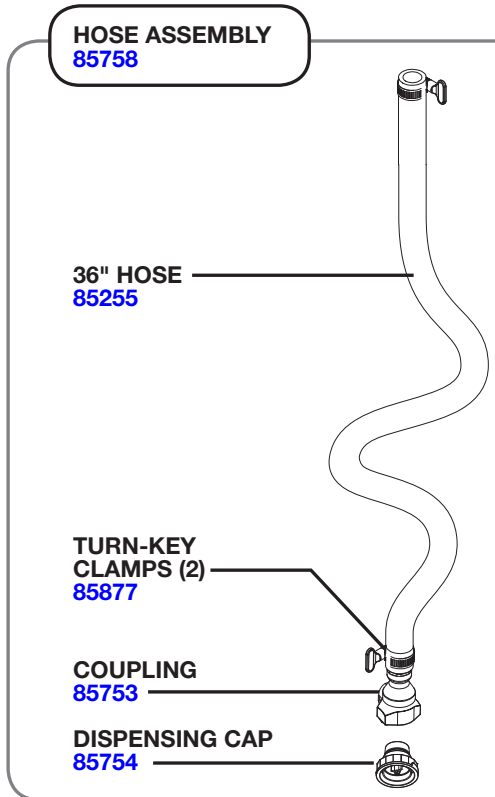

S E R V E R

Server Products Inc.
3601 Pleasant Hill Road
Richfield, WI 53076 USA

262.628.5600 | 800.558.8722

SPSALES@SERVER-PRODUCTS.COM

85783

**Remote
Dispensing,
SINGLE POUCH SYSTEM**

*Complete
View for
Reference*

PUMP
85951

**MOUNTING
BRACKET**
85791

HOSE ASSEMBLY
85758

36" HOSE
85255

**TURN-KEY
CLAMPS (2)**
85877

COUPLING
85753

DISPENSING CAP
85754

16MM ADAPTER
85264

52" BRUSH
85206

**EVACUATION
PLATE**
07814

**TORSION
SPRING**
07813

**POUCH
SUPPORT**
07811