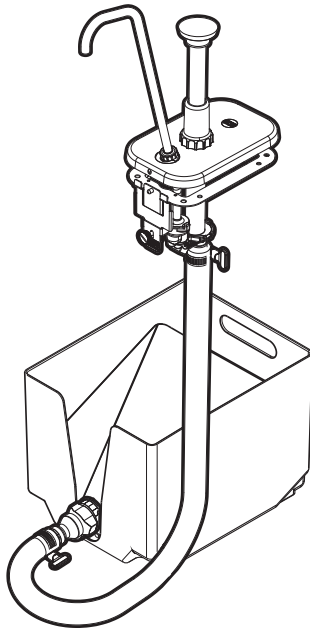

S E R V E R

Server Products Inc.
3601 Pleasant Hill Road
Richfield, WI 53076 USA

262.628.5600 | 800.558.8722

SPSALES@SERVER-PRODUCTS.COM

85783

**Remote
Dispensing,
SINGLE POUCH SYSTEM**

*Complete
View for
Reference*

PUMP
85951

**MOUNTING
BRACKET**
85791

HOSE ASSEMBLY
85758

36" HOSE
85255

**TURN-KEY
CLAMPS (2)**
85877

COUPLING
85753

DISPENSING CAP
85754

16MM ADAPTER
85264

52" BRUSH
85206

**EVACUATION
PLATE**
07814

**TORSION
SPRING**
07813

**POUCH
SUPPORT**
07811