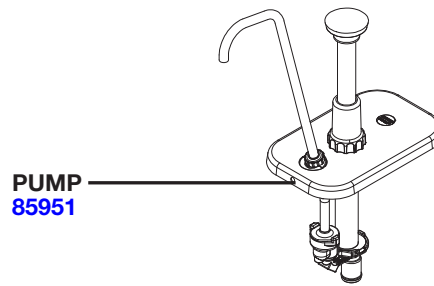

PUMP
85951

**MOUNTING
BRACKET**
85791

HOSE ASSEMBLY
85758

36" HOSE
85255

**TURN-KEY
CLAMPS (2)**
85877

COUPLING
85753

DISPENSING CAP
85754

16MM ADAPTER
85264

52" BRUSH
85206

**EVACUATION
PLATE**
07814

**TORSION
SPRING**
07813

**POUCH
SUPPORT**
07811