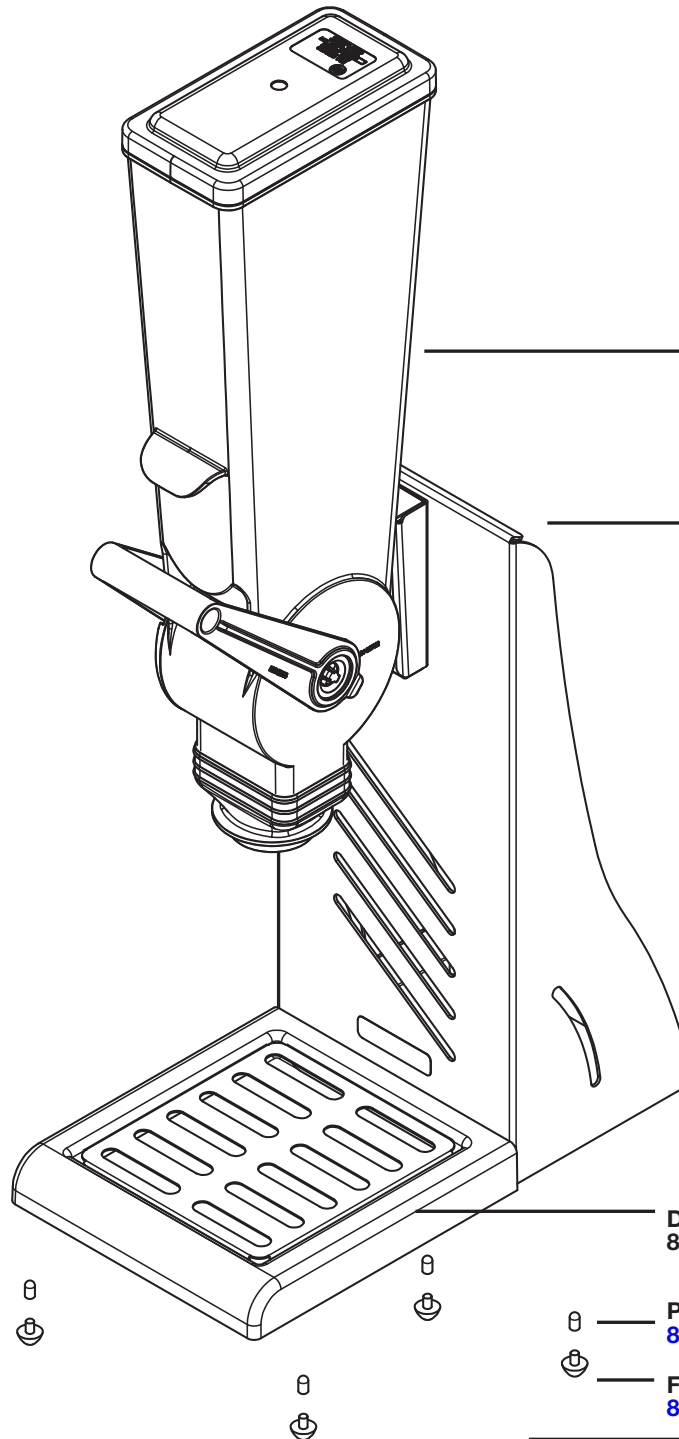

## SlimLine Single Countertop

**SLIMLINE  
DFD-2L  
88779**

**SLIMLINE  
SINGLE STAND  
88803**

**DRIP TRAY & COVER  
88737**

 **PROTECTIVE CAP (4)  
87339**

 **FOOT W/SCREW (4)  
81169**