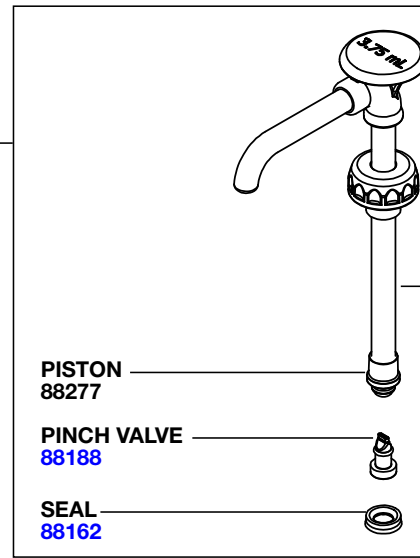

S E R V E R

**Server Products Inc.**  
3601 Pleasant Hill Road  
Richfield, WI 53076 USA

262.628.5600 | 800.558.8722

SPSALES@SERVER-PRODUCTS.COM

**88868**  
**BP-1/2, 28mm**  
**3.75 mL**

Complete View  
for Reference

HEAD ASSEMBLY  
88869

PISTON  
88277

PINCH VALVE  
88188

SEAL  
88162

GAGING  
COLLAR  
88871

SPRING  
88233

28MM CAP  
88213

CYLINDER  
88231

STAINLESS STEEL BALL  
5/16" DIAMETER  
88258

(Ball snaps inside cylinder and  
can always remain installed,  
even during cleaning.)

SUCTION TUBE  
88473

FOOD EQUIPMENT  
LUBRICANT 40179

21" BRUSH  
82526