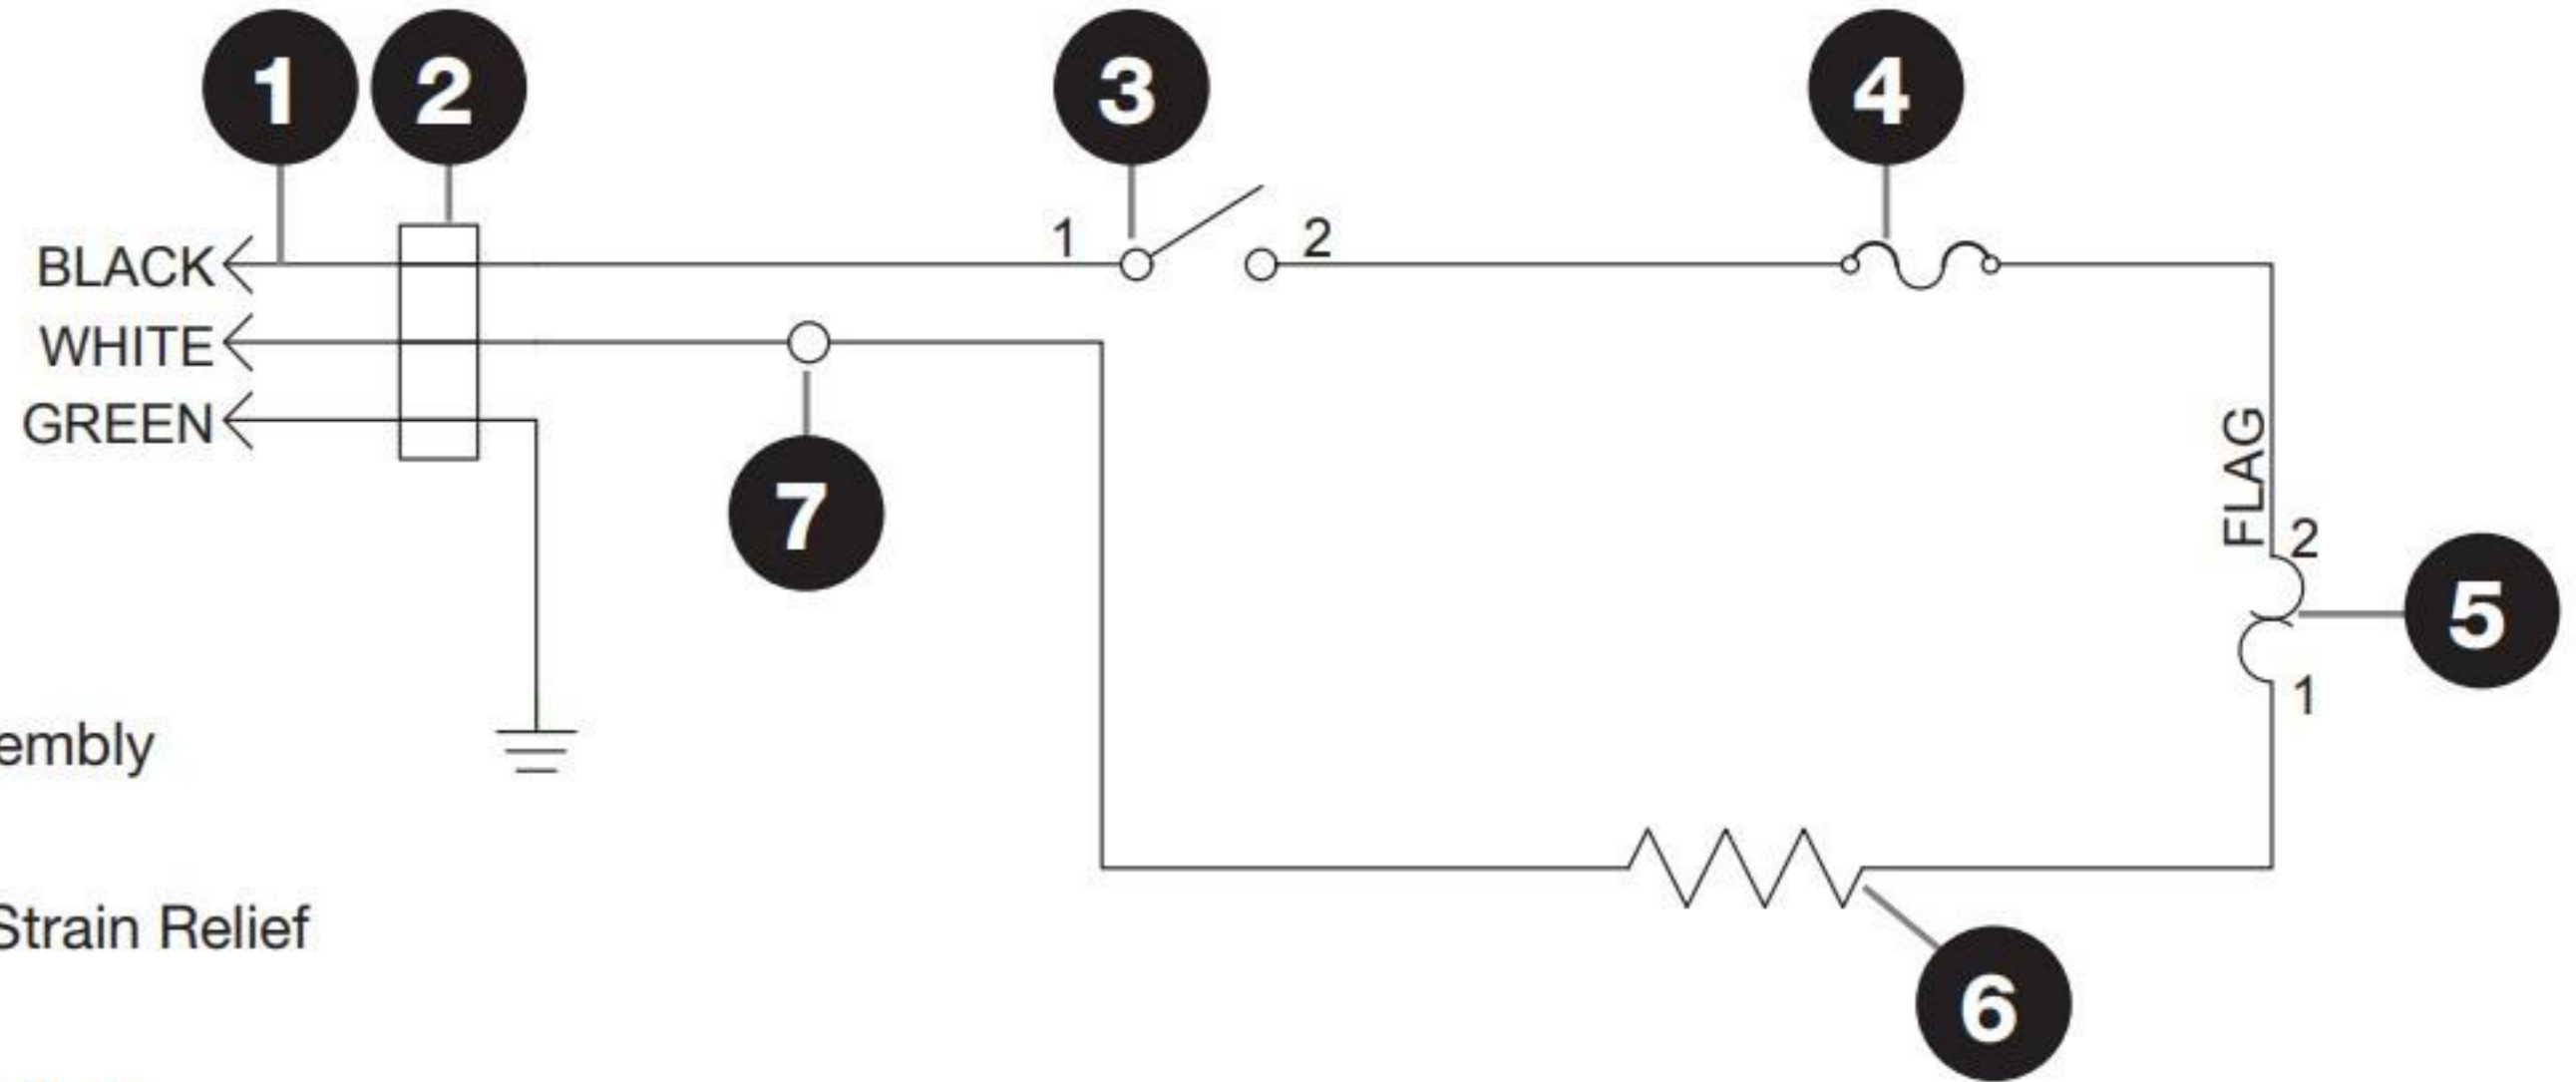

UNIT 82700 | 120V | USA

- 1** Cord Assembly
- 2** Bushing/Strain Relief
- 3** Rocker Switch
- 4** Thermal Cutout
- 5** Thermostat
- 6** 250W Heating Element
- 7** Wire Nut

UNITS 82710, 82770, 84700 | 230V | CONT. EUROPE, AU, UK

- 1** Cord Assembly
- 2** Bushing/Strain Relief
- 3** Rocker Switch
- 4** Wire Assembly
- 5** Thermostat
- 6** 250W Heating Element