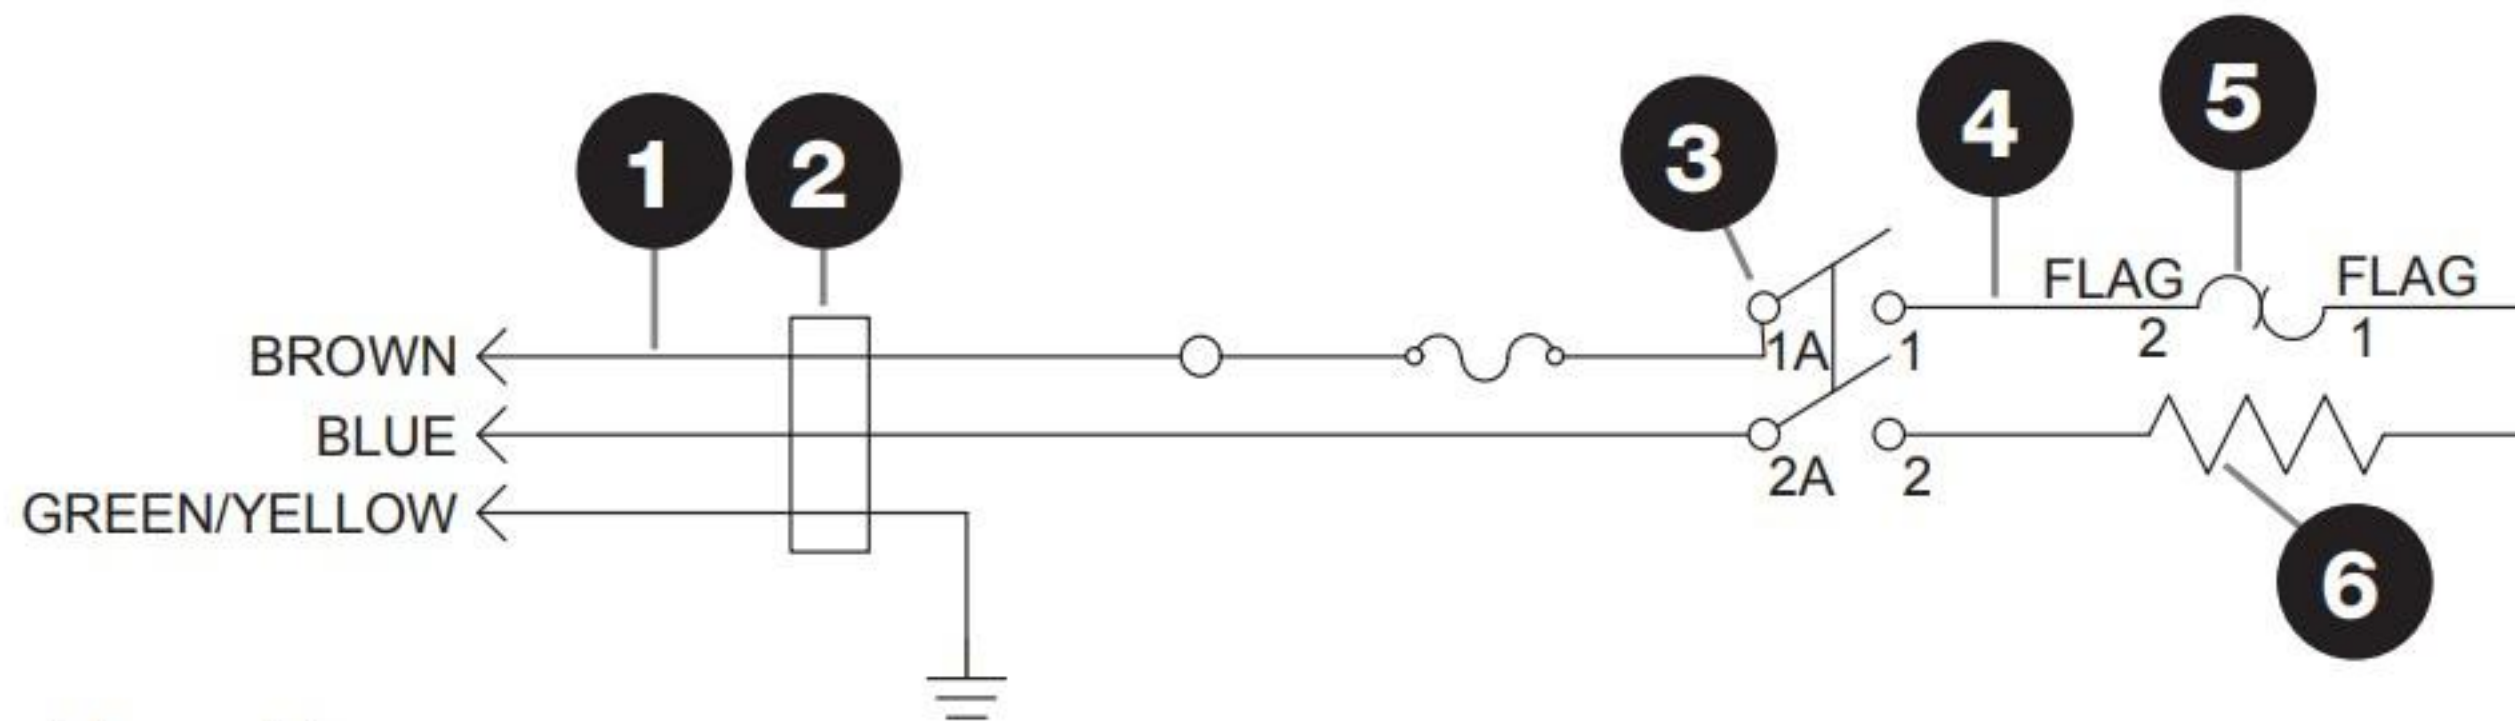

UNIT 82700 | 120V | USA

- 1** Cord Assembly
- 2** Bushing/Strain Relief
- 3** Rocker Switch
- 4** Thermal Cutout
- 5** Thermostat
- 6** 250W Heating Element
- 7** Wire Nut

UNITS 82710, 82770, 84700 | 230V | CONT. EUROPE, AU, UK

- 1** Cord Assembly
- 2** Bushing/Strain Relief
- 3** Rocker Switch
- 4** Wire Assembly
- 5** Thermostat
- 6** 250W Heating Element