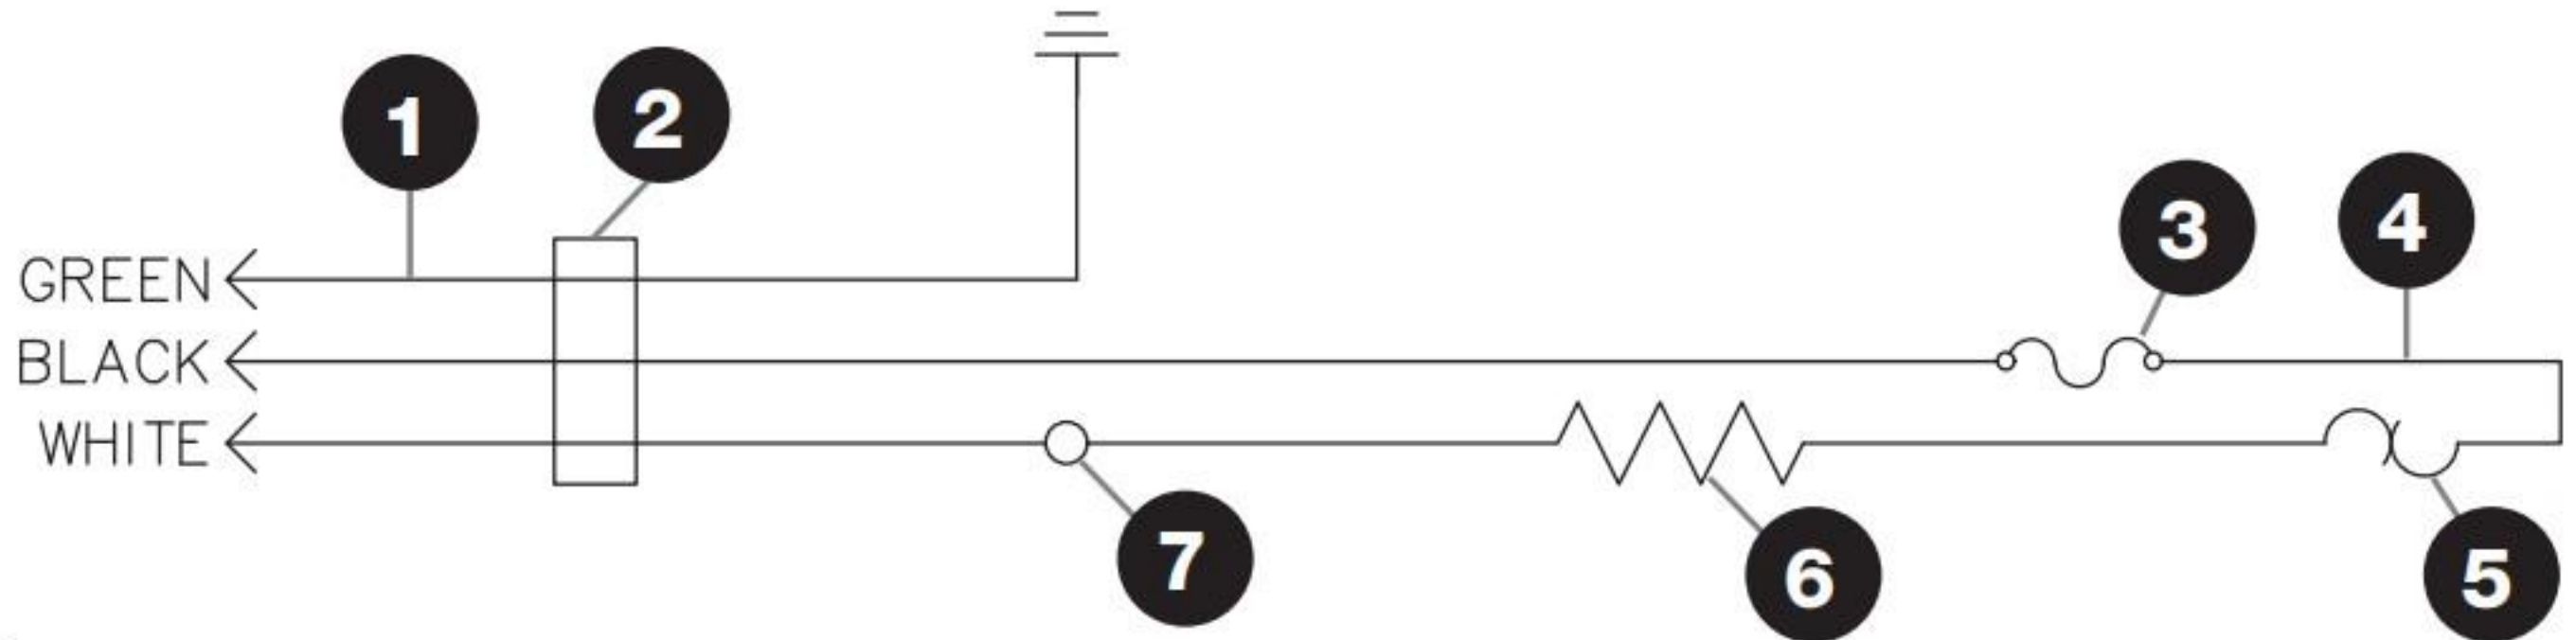

UNITS 84030, 84130 | 120V | USA

- 1** Cord Assembly
- 2** Bushing/Strain Relief
- 3** Thermal Cutout
- 4** Wire Assembly
- 5** Thermostat
- 6** Heating Element
- 7** Wire Nut

UNITS 84020, 84230, 85630, 84140, 84250, 85710

| 230V | CONT. EUROPE, AU, UK

- 1** Cord Assembly
- 2** Bushing/Strain Relief
- 3** Thermostat
- 4** Wire Assembly
- 5** Heating Element
- 6** Thermal Cutout