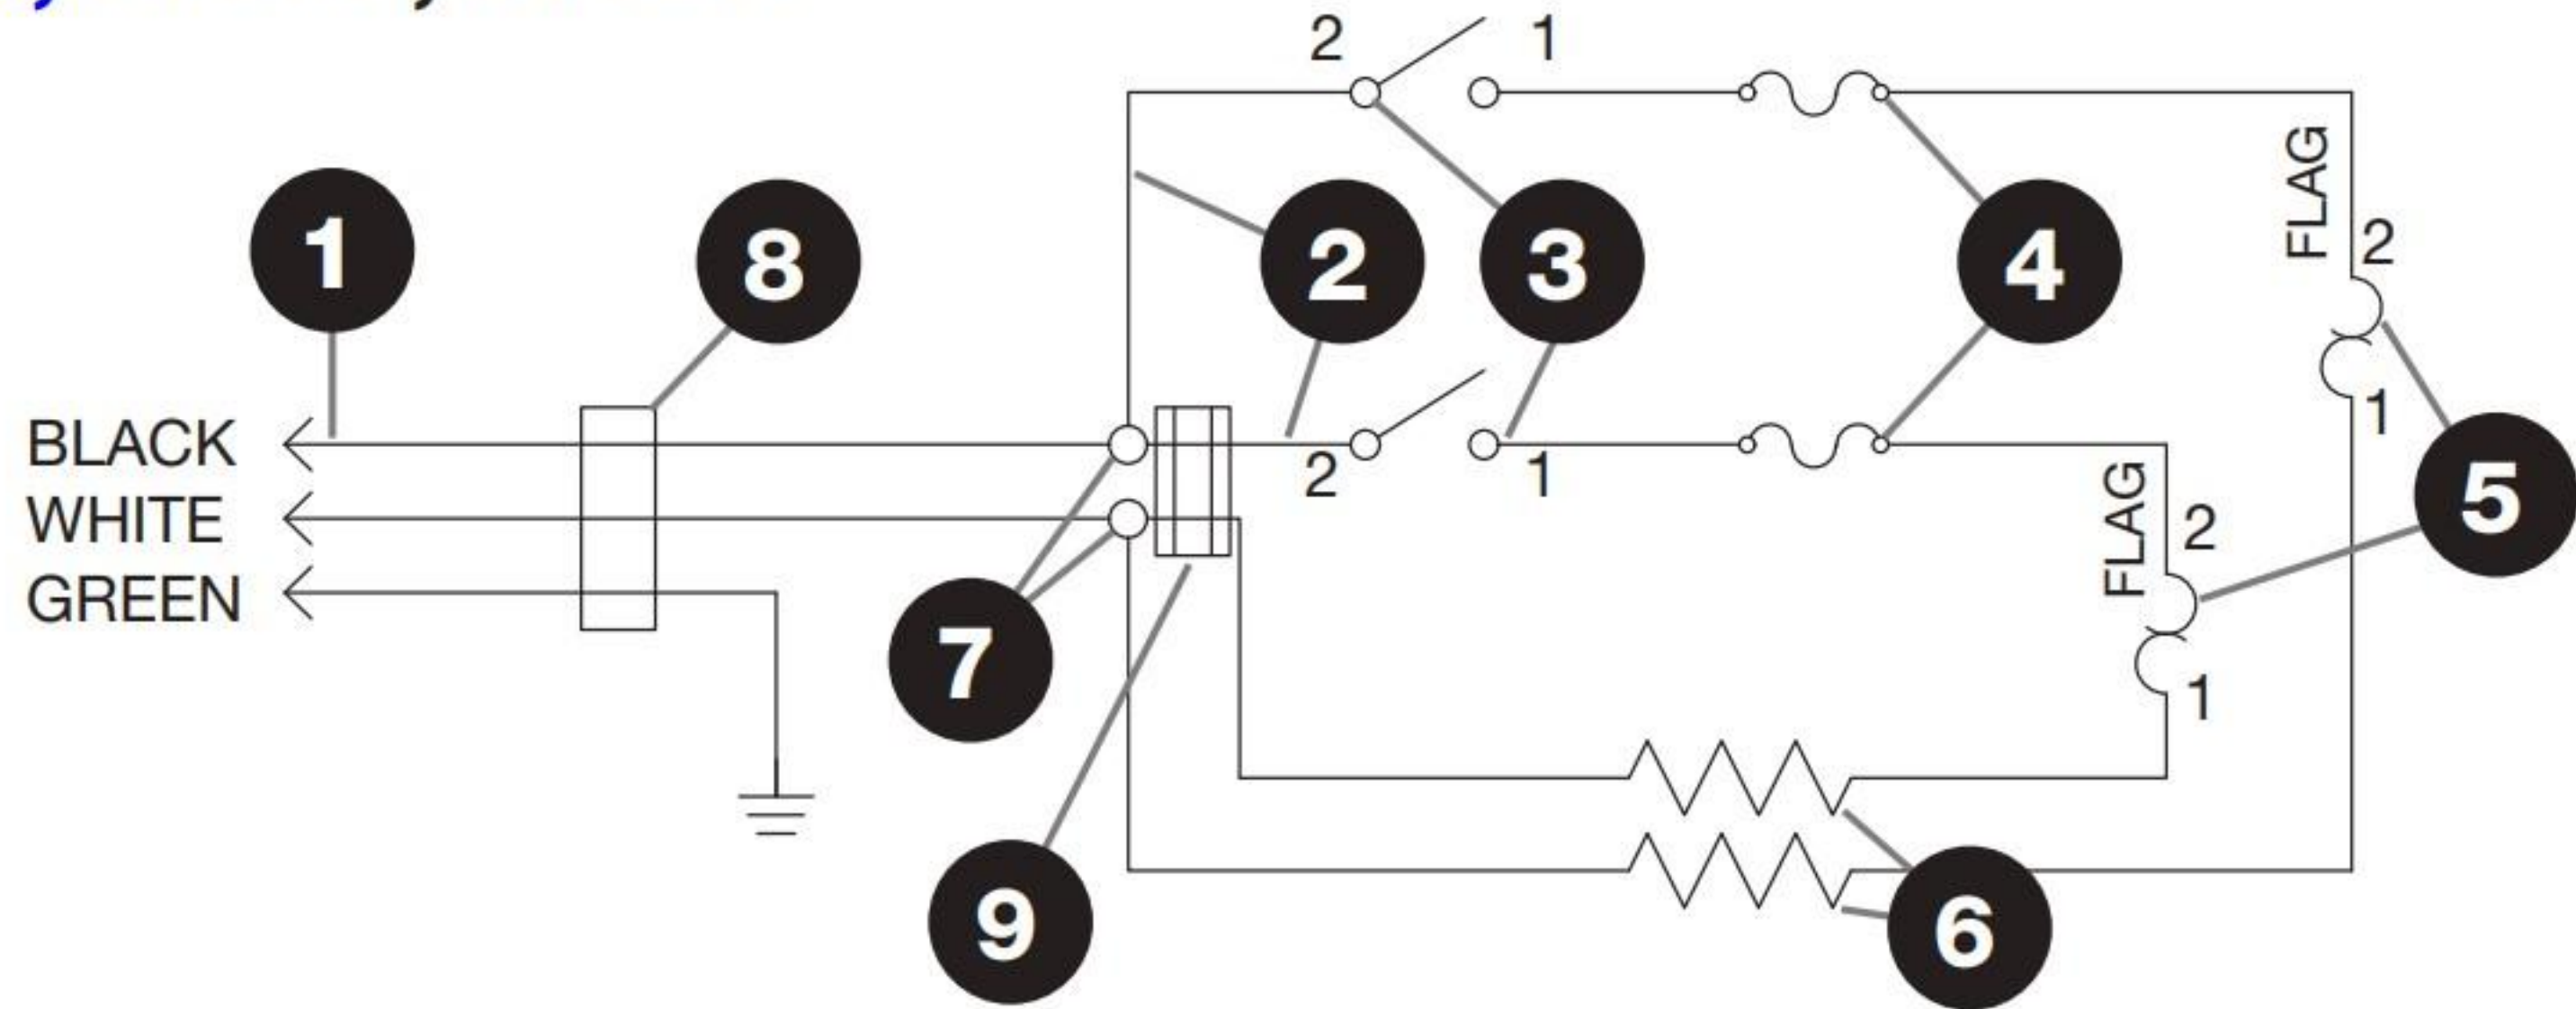

- | | | | |
|----------|-----------------------|-----------|----------------------|
| 1 | Cord Assembly | 6 | Thermal Cutout |
| 2 | Bushing/Strain Relief | 7 | Thermostat |
| 3 | Wire Asm, Black, 8" | 8 | 500W Heating Element |
| 4 | Rocker Switch | 9 | Wire Asm, Black, 15" |
| 5 | Terminal Block | 10 | Bushing, 9/16 Hole |

UNITS 80360, 87636, 87653

120V | USA

- 1** Cord Assembly
- 2** Wire Assembly
- 3** Rocker Switch
- 4** Thermal Cutout
- 5** Thermostat

- 6** 500W Heating Element
- 7** Wire Nut
- 8** Bushing/Strain Relief
- 9** Bushing, 5/16 Hole

- 1** Cord Assembly
- 2** Bushing/Strain Relief
- 3** Thermal Cutout
- 4** Wire Asm, Black, 9"
- 5** Rocker Switch
- 6** Wire Asm, White, 13"
- 7** Wire Asm, Black, 9"
- 8** 500W Heating Element
- 9** Thermostat
- 10** Wire Asm, Black, 4"
- 11** Wire Asm, Black, 13"
- 12** Wire Asm, White, 9"
- 13** Bushing, 9/16 Hole