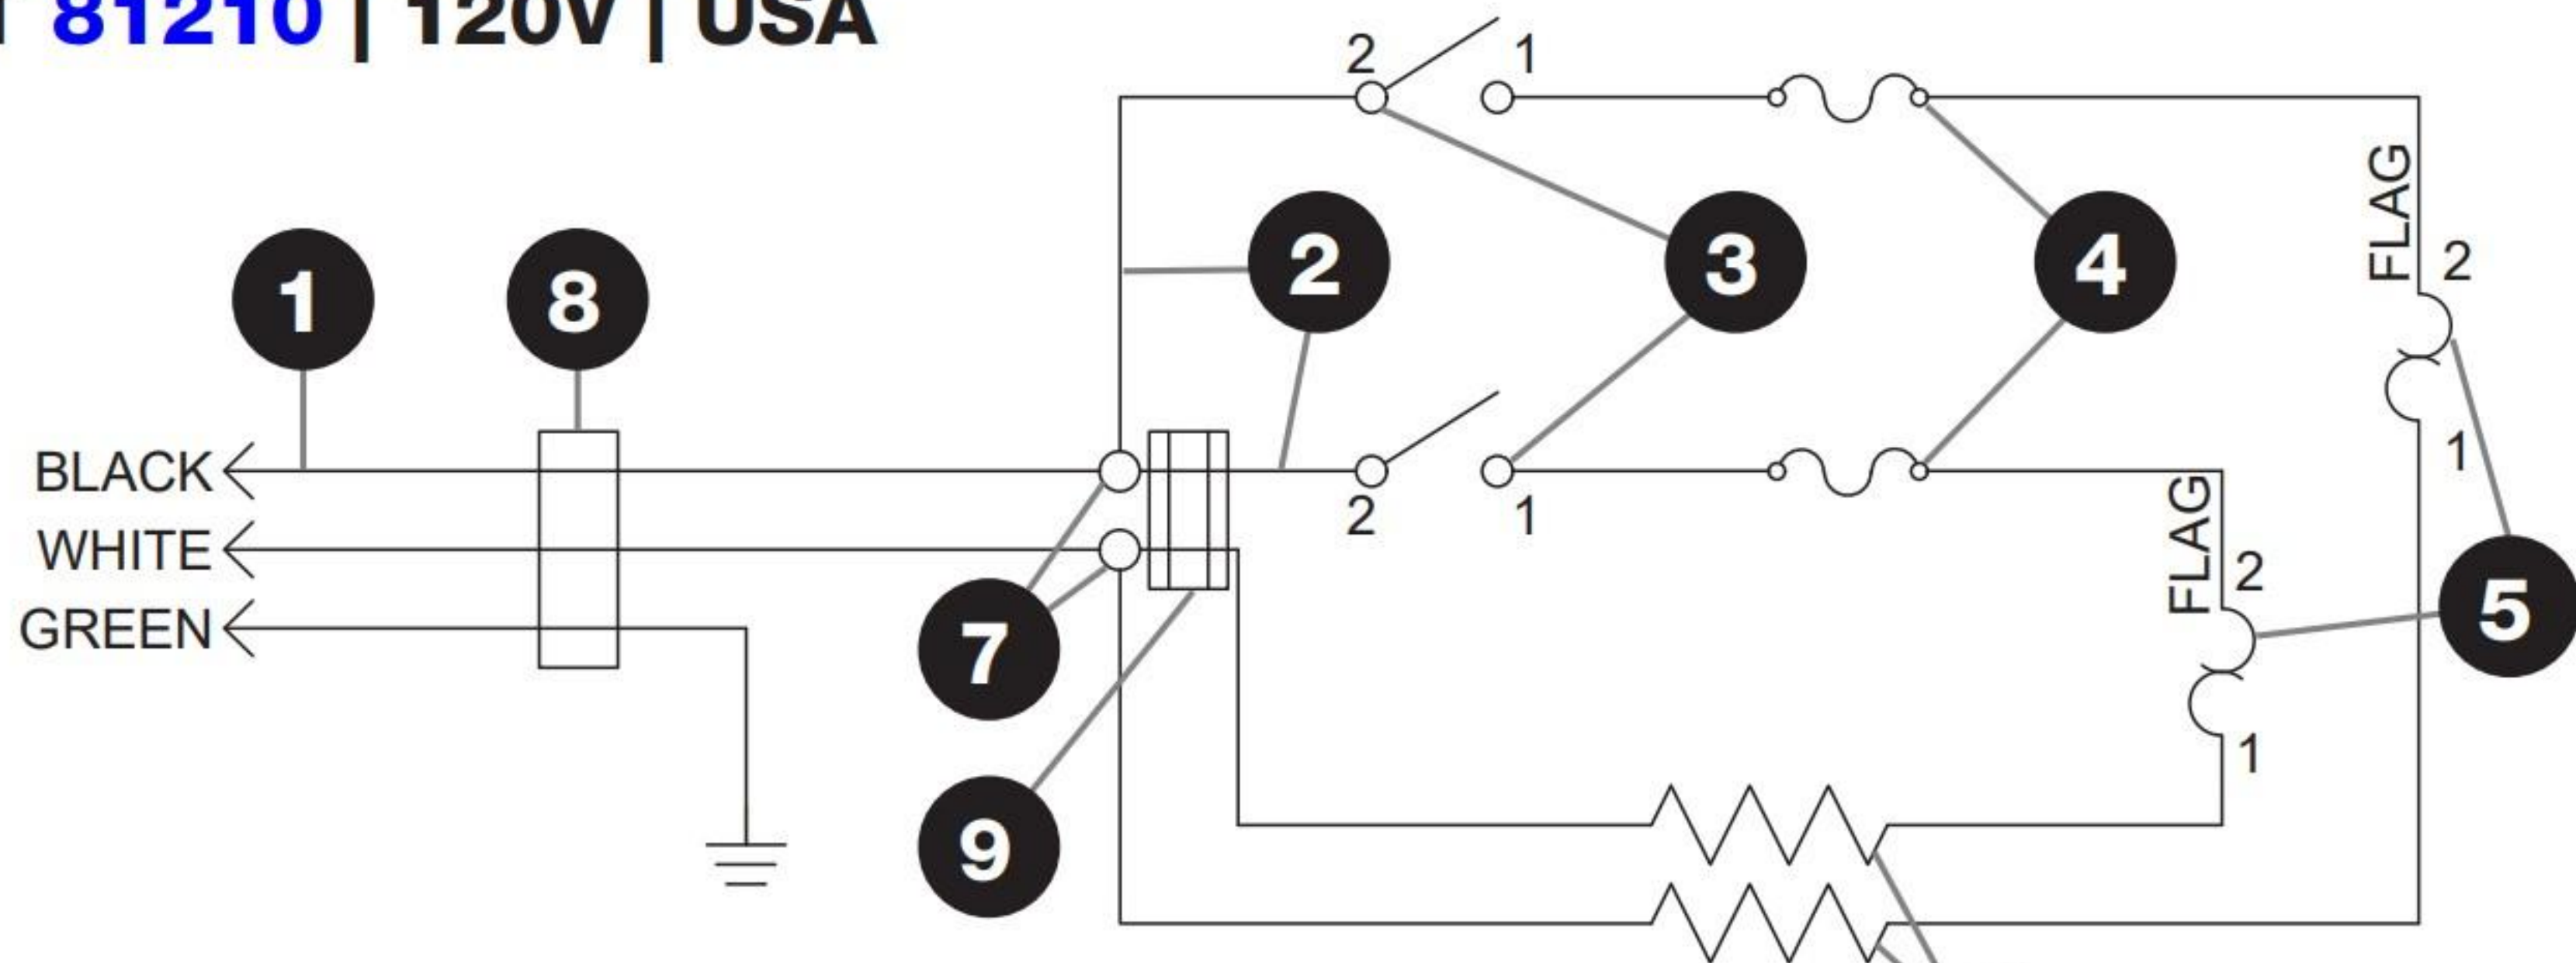

# UNIT 81210 | 120V | USA

**1** Cord Assembly

**2** Wire Assembly

**3** Rocker Switch

**4** Thermal Cutout

**5** Thermostat

**6** 500W Heating Element

**7** Wire Nut

**8** Strain Relief Bushing

**9** Hole Bushing

# UNITS 81270, 81430, 84830 | 230V | CONT. EUROPE, AU, UK

**1** Cord Assembly

**2** Bushing/Strain Relief

**3** Thermal Cut-Out

**4** Wire Assembly, 9"

**5** Rocker Switch

**6** Wire Assembly, 13"

**7** Wire Assembly, 9"