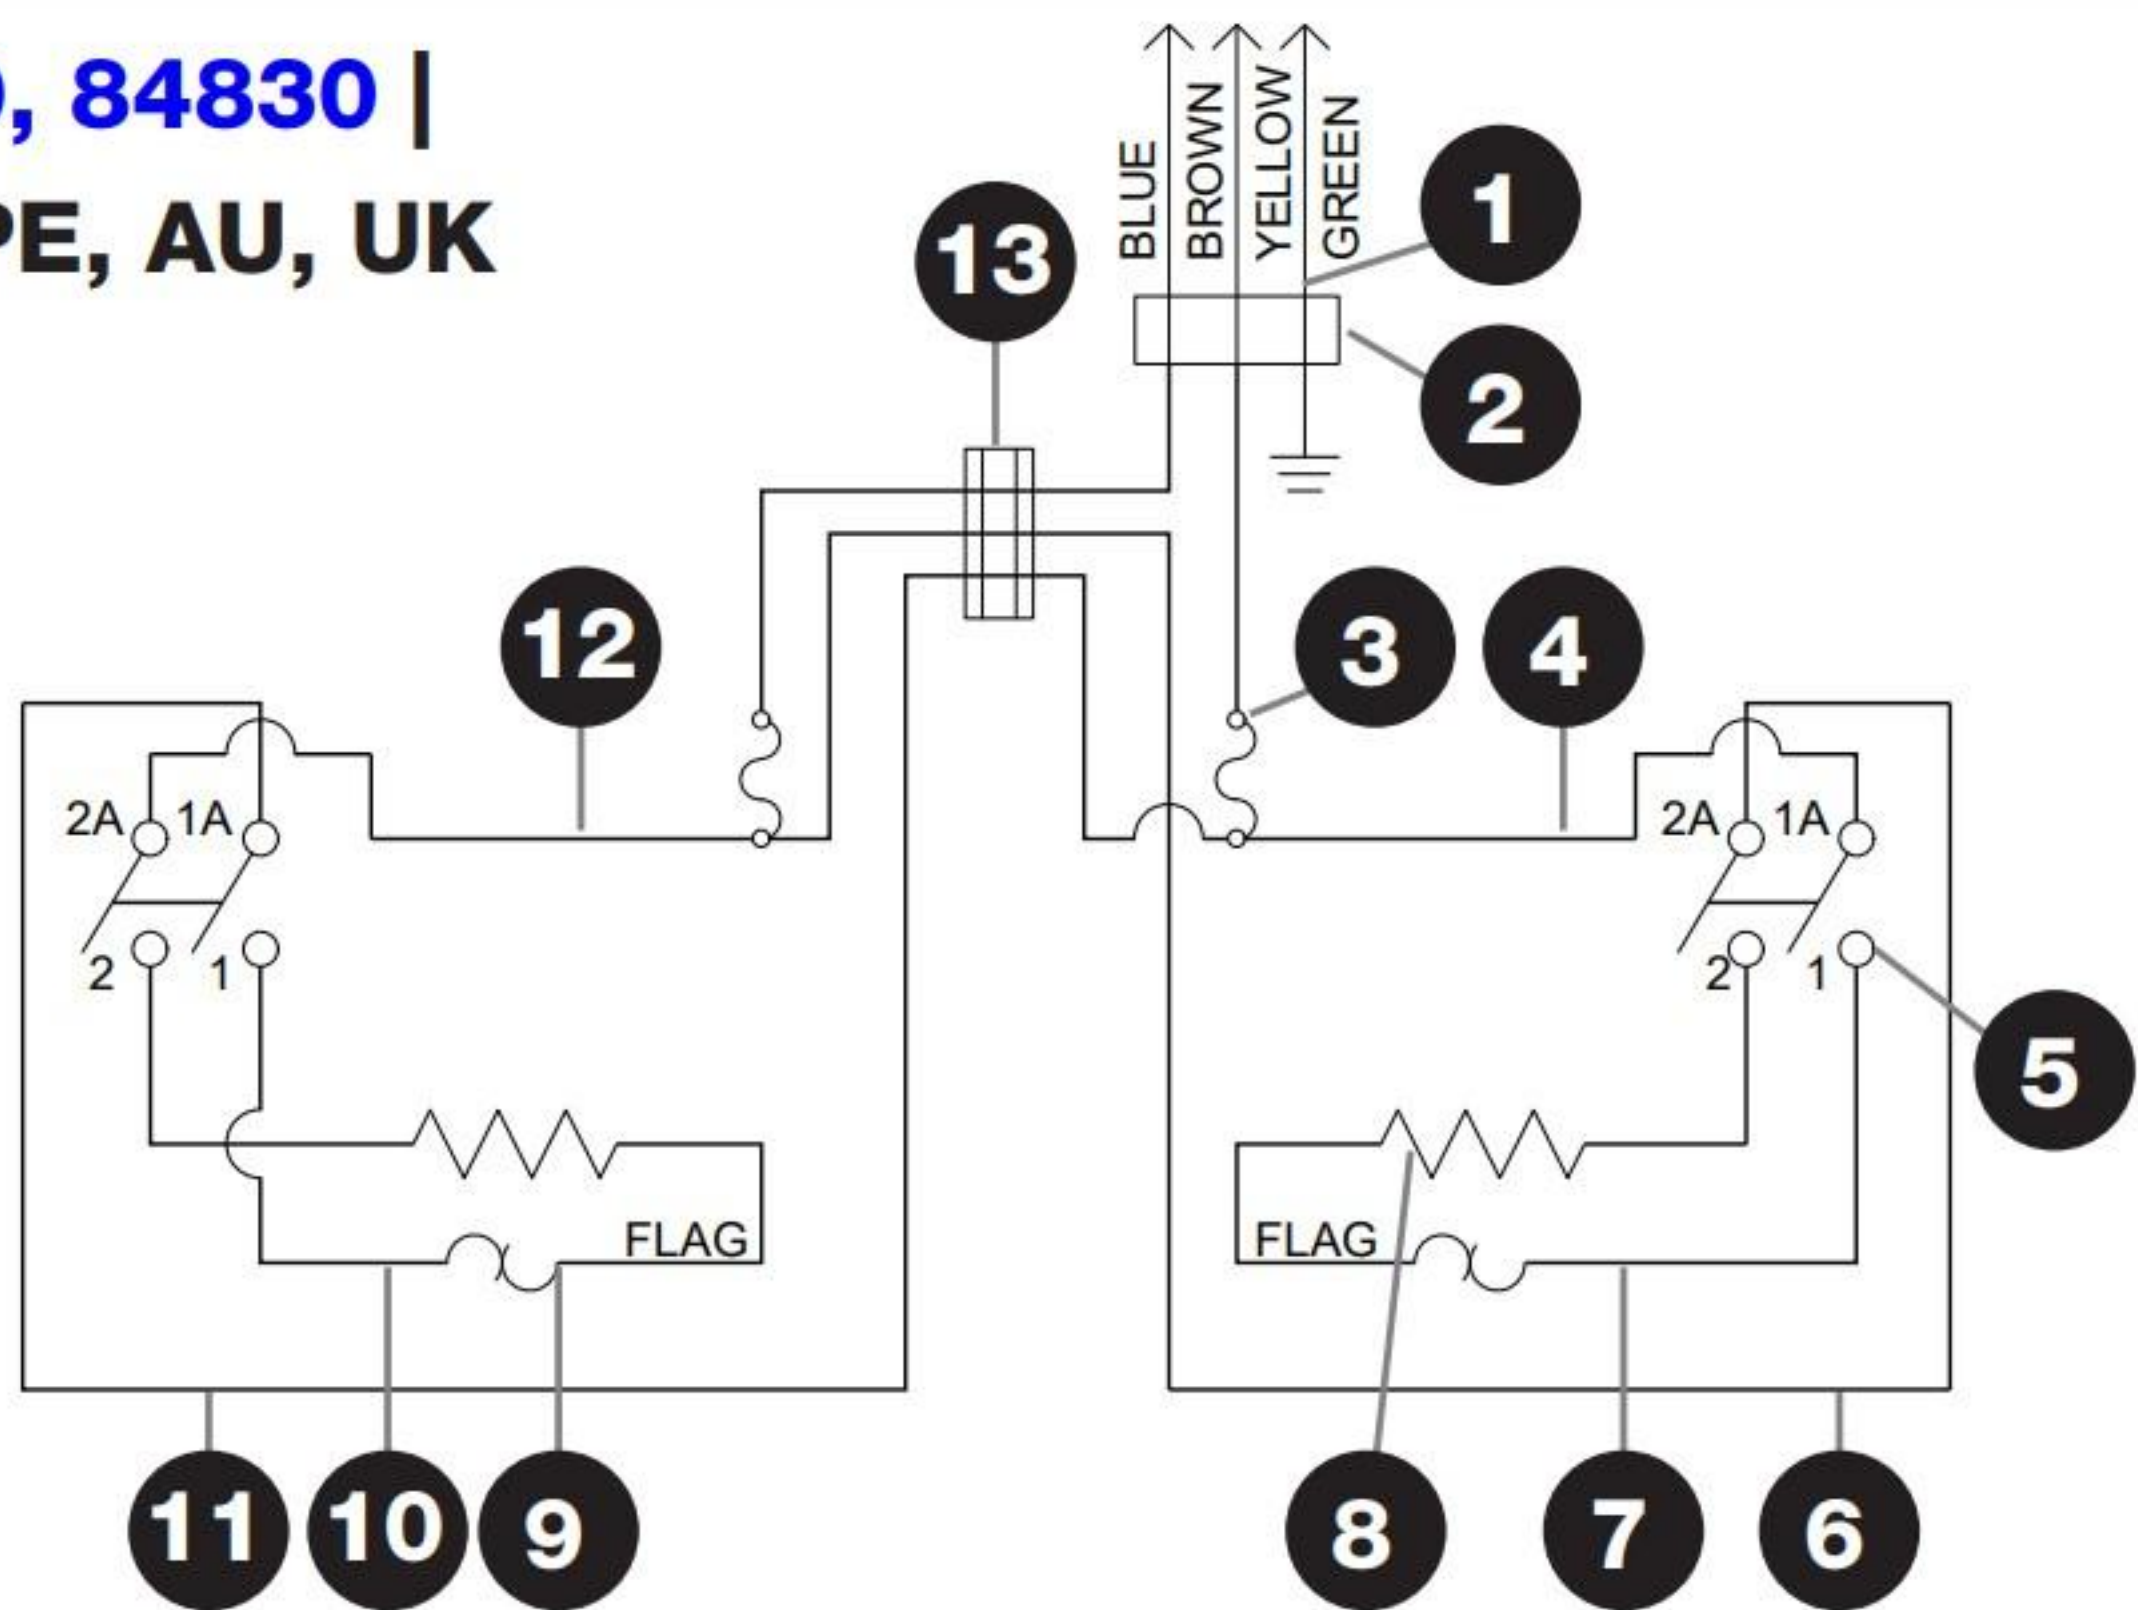

# UNIT 81210 | 120V | USA

**1** Cord Assembly

**2** Wire Assembly

**3** Rocker Switch

**4** Thermal Cutout

**5** Thermostat

**6** 500W Heating Element

**7** Wire Nut

**8** Strain Relief Bushing

**9** Hole Bushing

# UNITS 81270, 81430, 84830 | 230V | CONT. EUROPE, AU, UK

**1** Cord Assembly

**2** Bushing/Strain Relief

**3** Thermal Cut-Out

**4** Wire Assembly, 9"

**5** Rocker Switch

**6** Wire Assembly, 13"

**7** Wire Assembly, 9"

**8** 500W Heating Element

**9** Thermostat

**10** Wire Assembly, 4"

**11** Wire Assembly, 13"

**12** Wire Assembly, 9"

**13** Hole Bushing