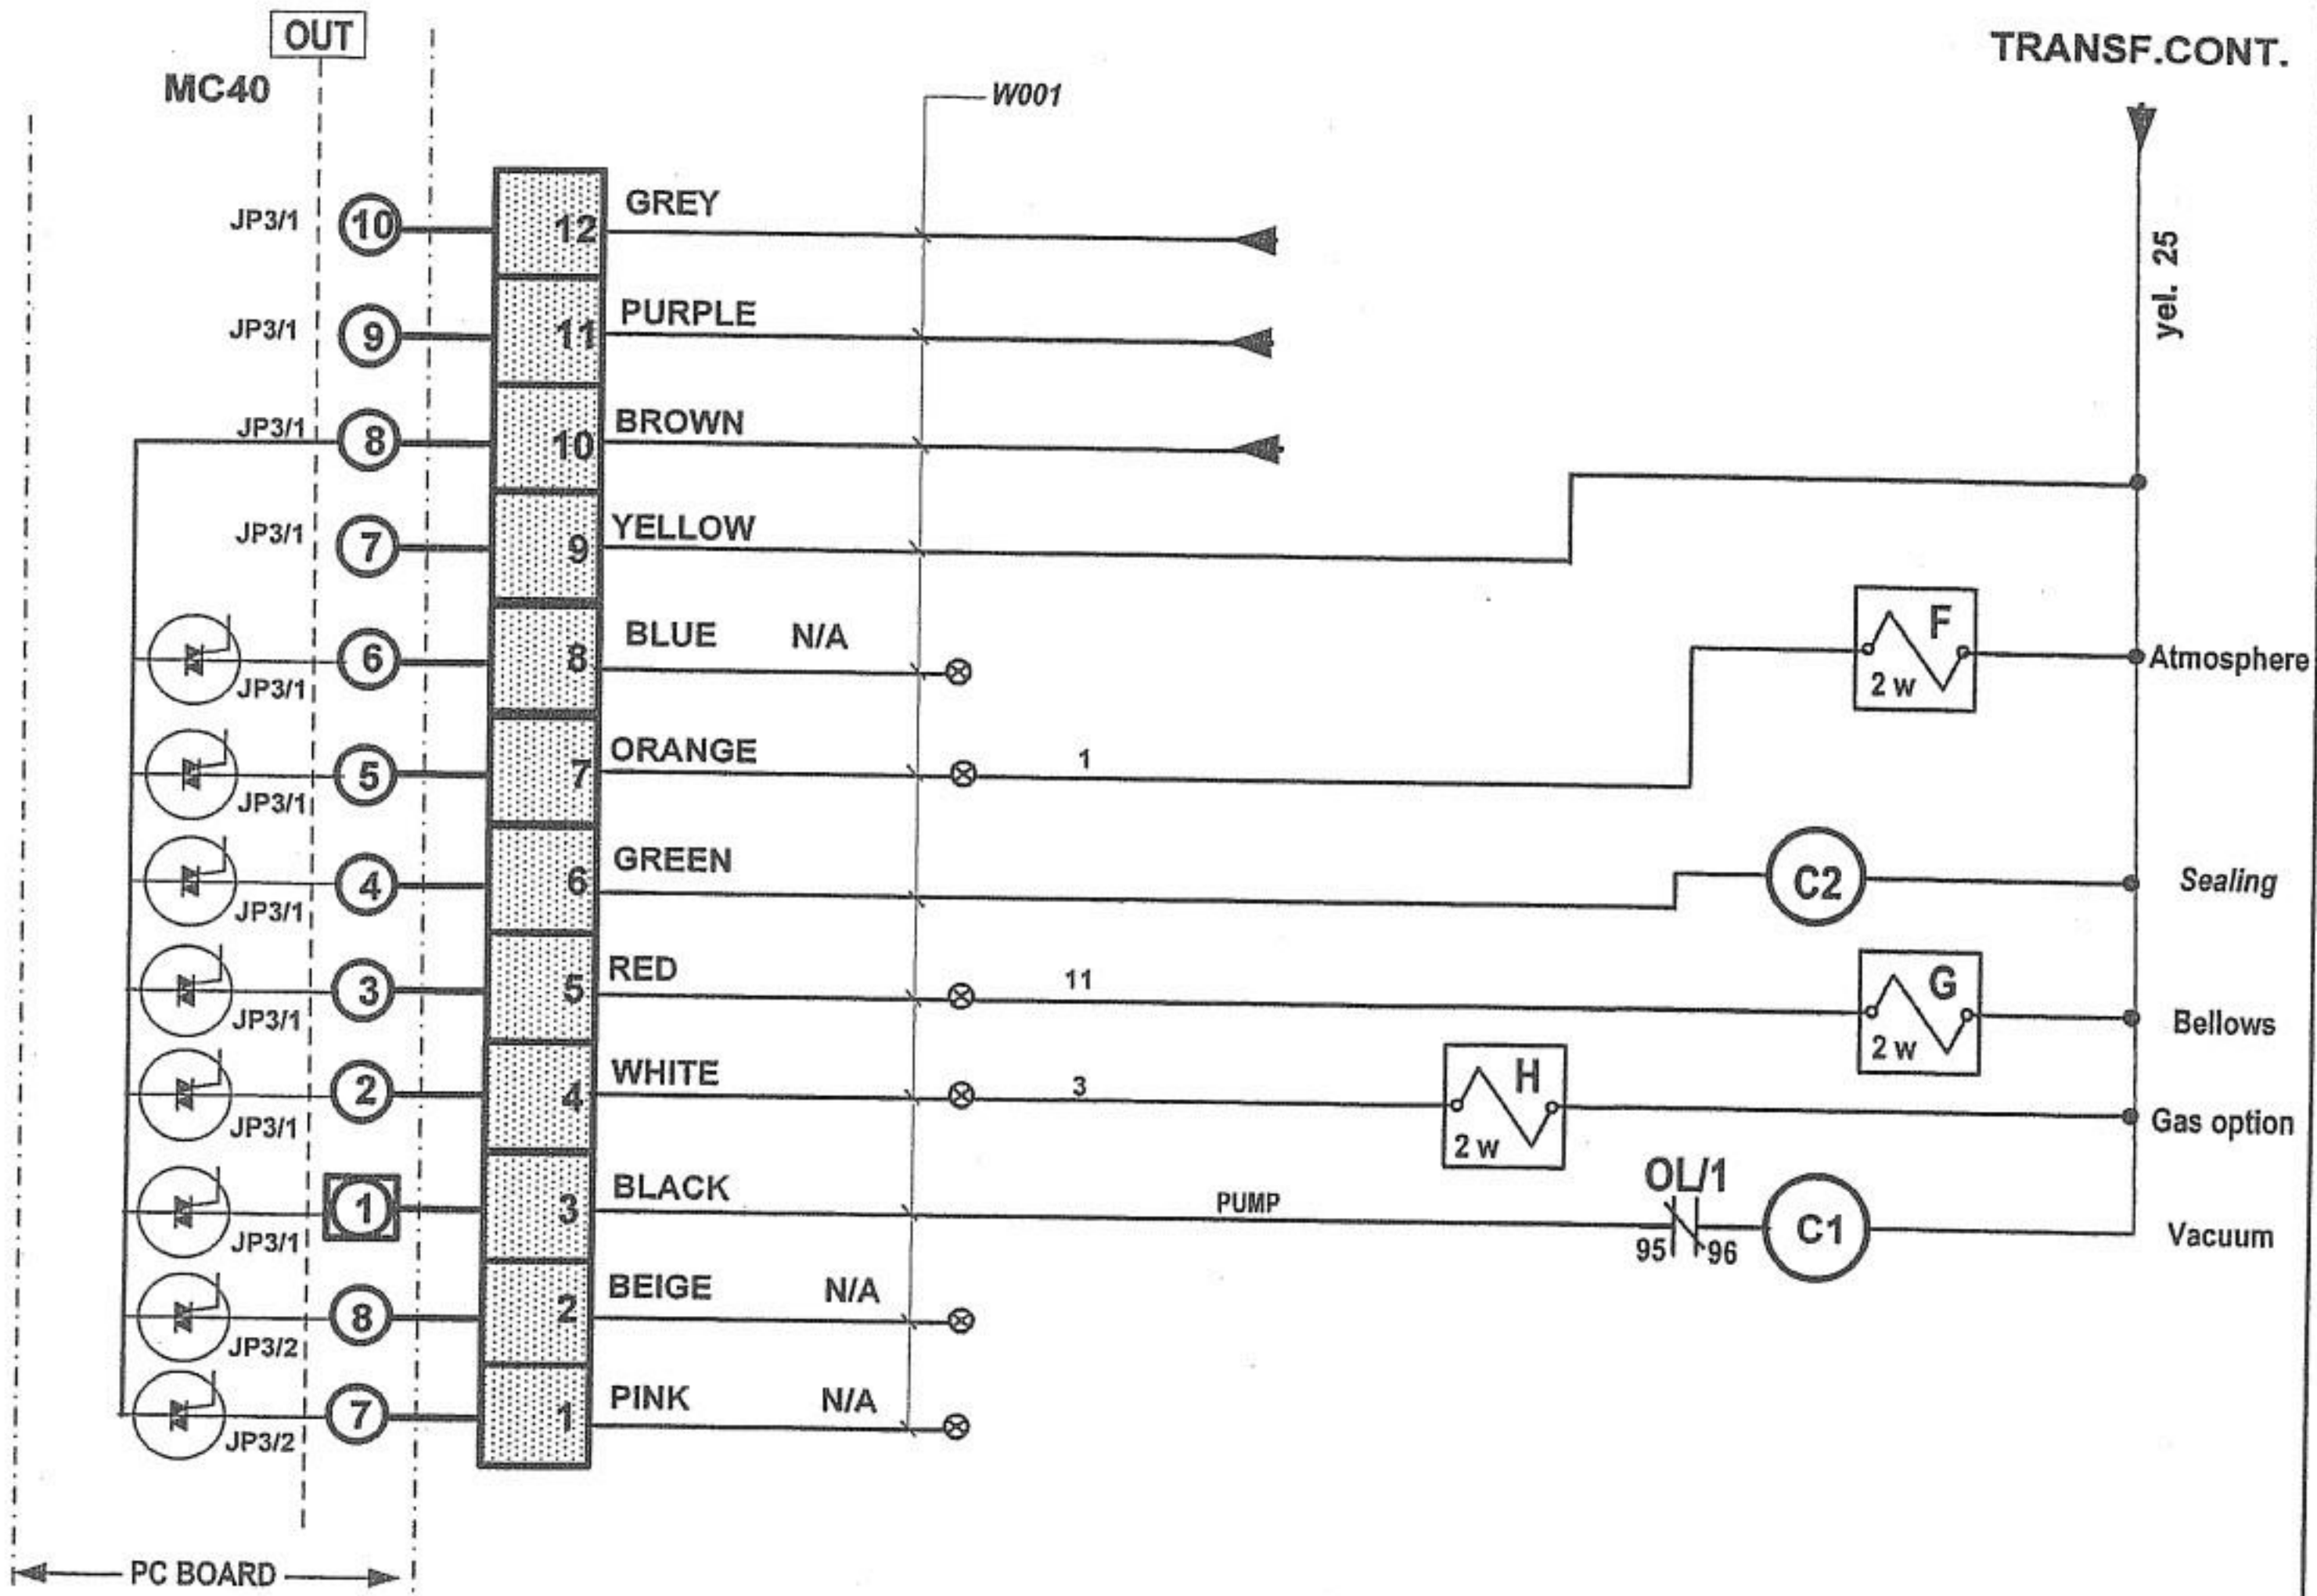

category	VACUUM PACK	model	350	volt	120V/1PH/60HZ				SIPROMAC St-Germain de Grantham QUEBEC, CANADA
system	MC-40			circuit	power	year	month	day	
usual functions						10	07	08	
options						concept	draw	app	006-0220 PAGE 1 de 1
						XX	PP	DL	

⚠ All unmarked wires are caliber #14 AWG. (006-0200 page 1)

category	VACUUM PACK	model	350	volt.	220V 1Ph 60Hz				SIPROMAC St-Germain de Grantham QUEBEC, CANADA
system	MC-40			circuit power	year	month	day	block	
usual fonctions					concept	draw	app	006-0200 PAGE 1 de 1	
options					PP	PP	DL		

category	VACUUM PACK	model	350	volt.	ALL				SIPROMAC St-Germain de Grantham QUEBEC, CANADA
system	MC-40			circuit control	year	month	day	block	
usual fonctions options					10	07	08		
					concept	draw	app		
					XX	PP	DL		
								006-0237	PAGE 1 de 2