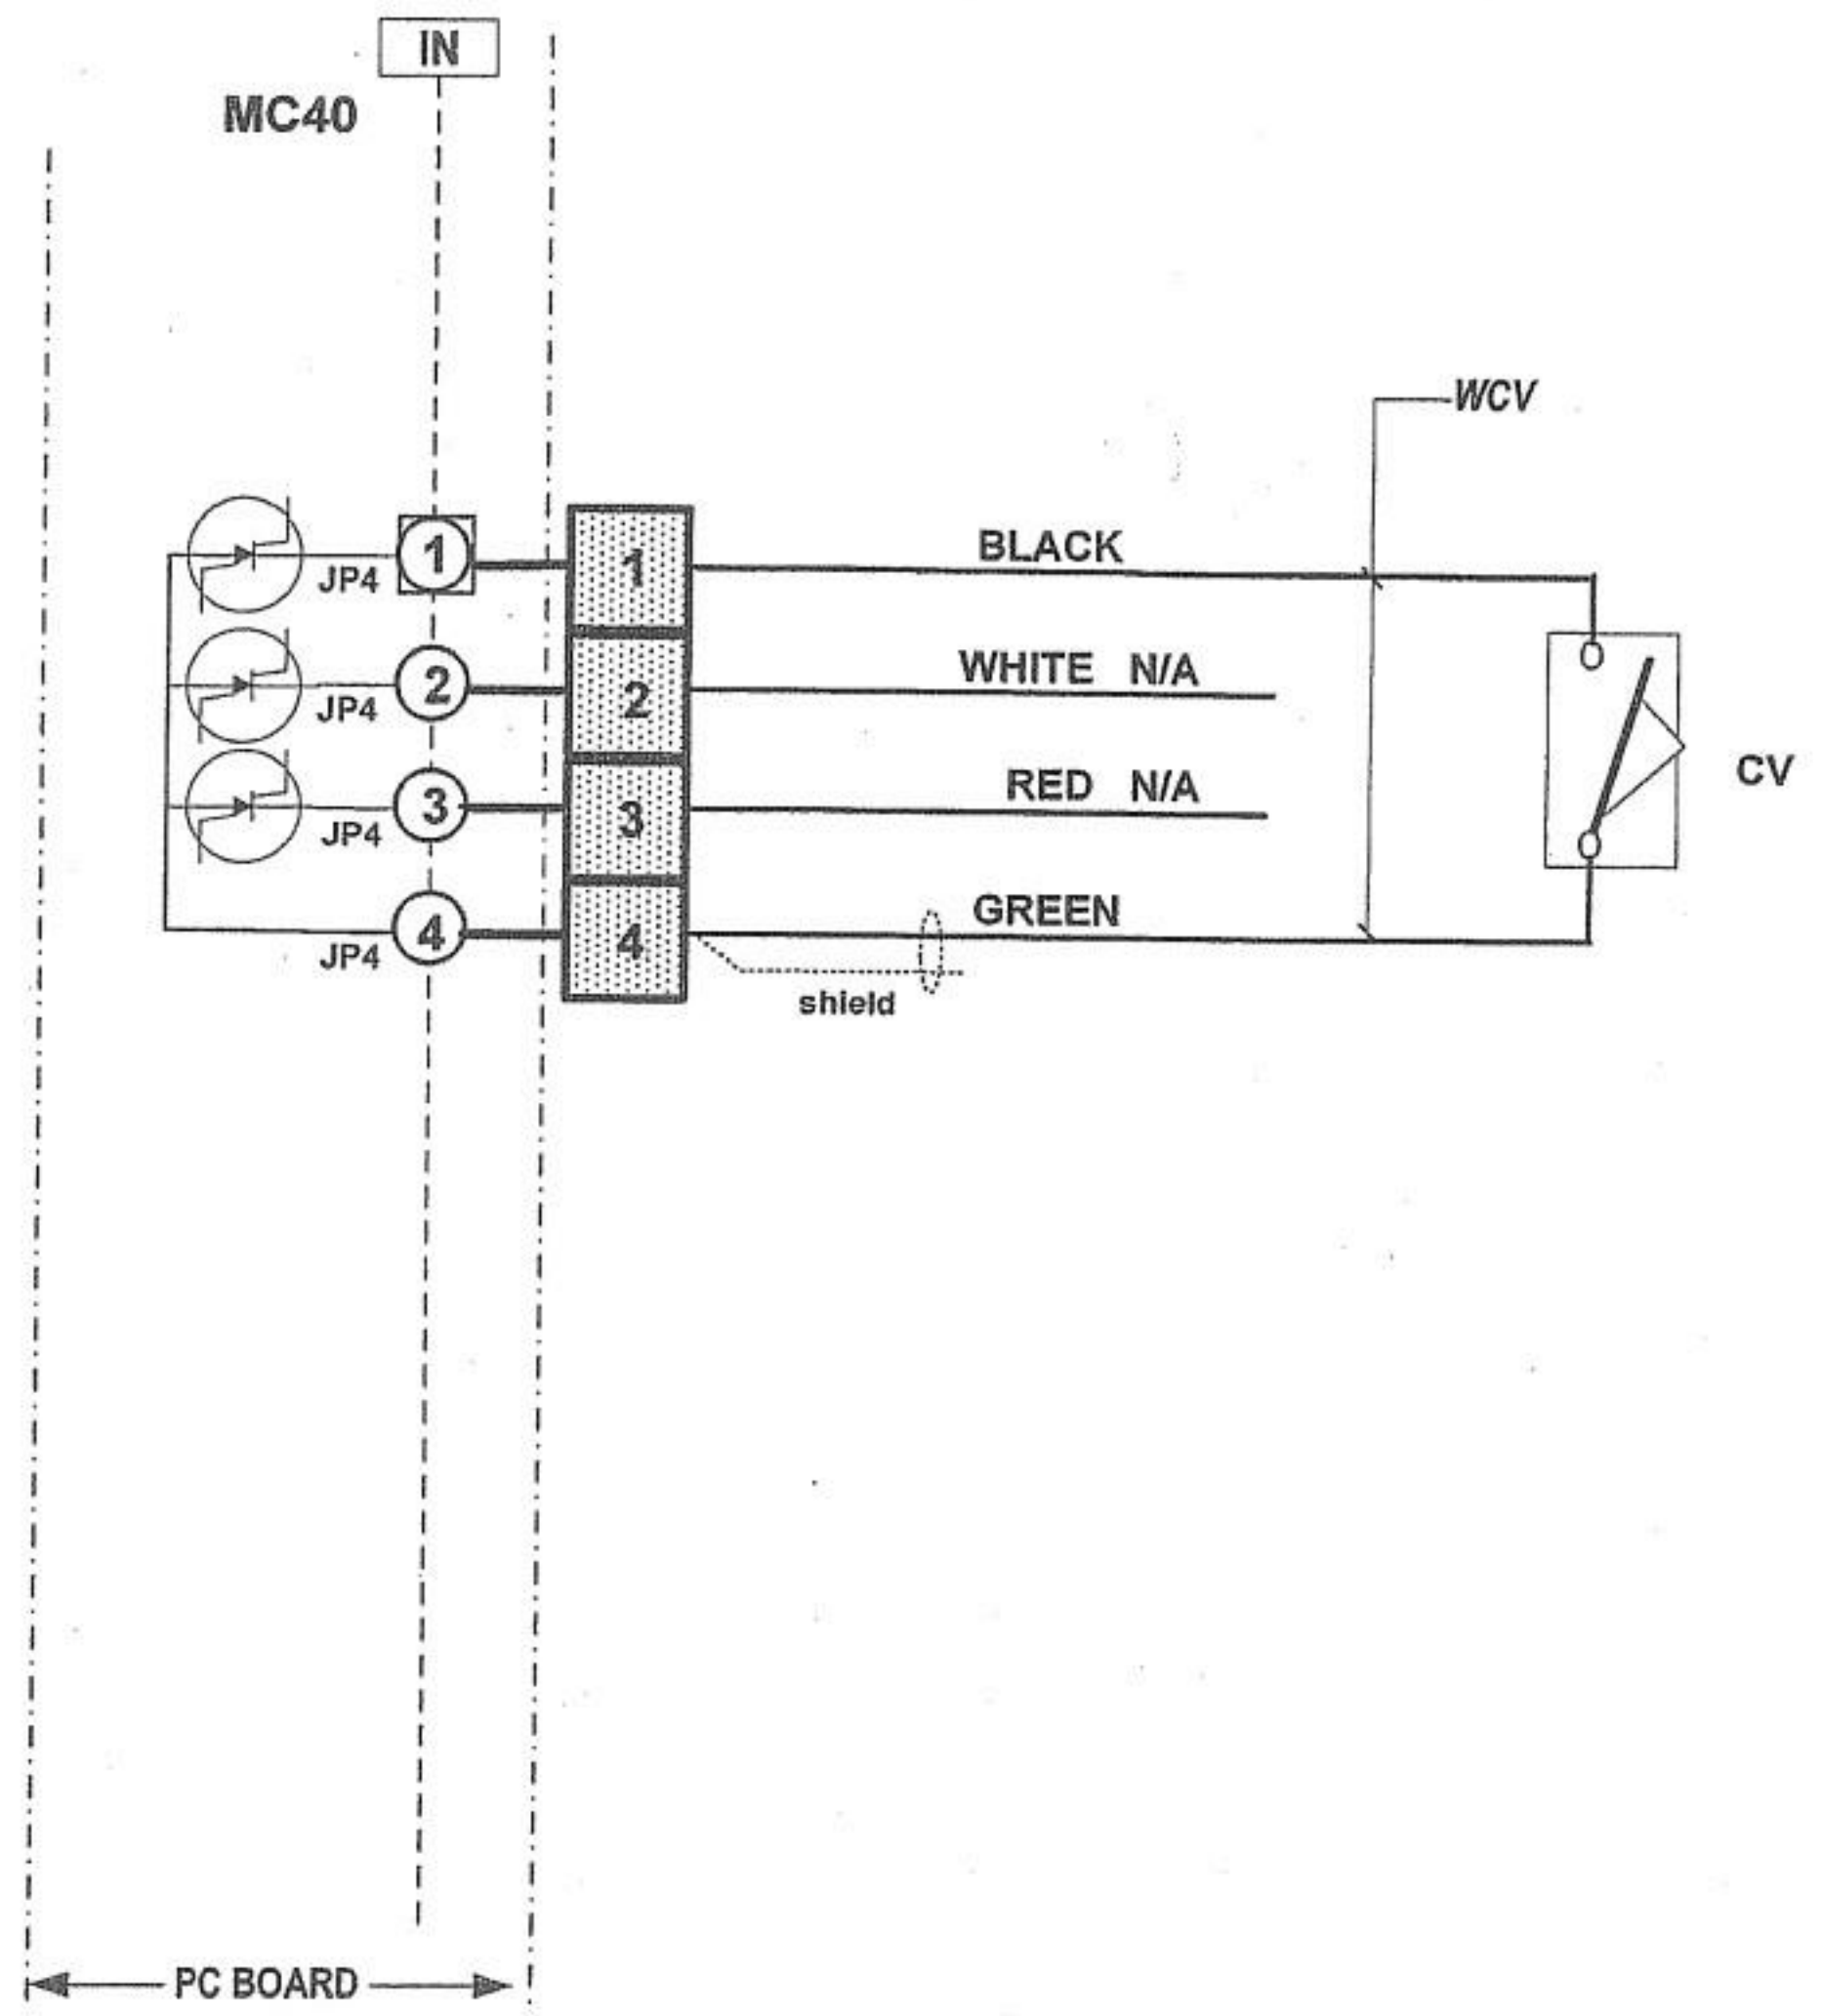

category	VACUUM PACK	model	350	volt.	ALL				SIPROMAC St-Germain de Grantham QUEBEC, CANADA	
system	MC-40			circuit	control	year	month	day		block
usual functions						10	07	08		
options				concept	XX	draw	PP	app	DL	
									006-0237 PAGE 2 de 2