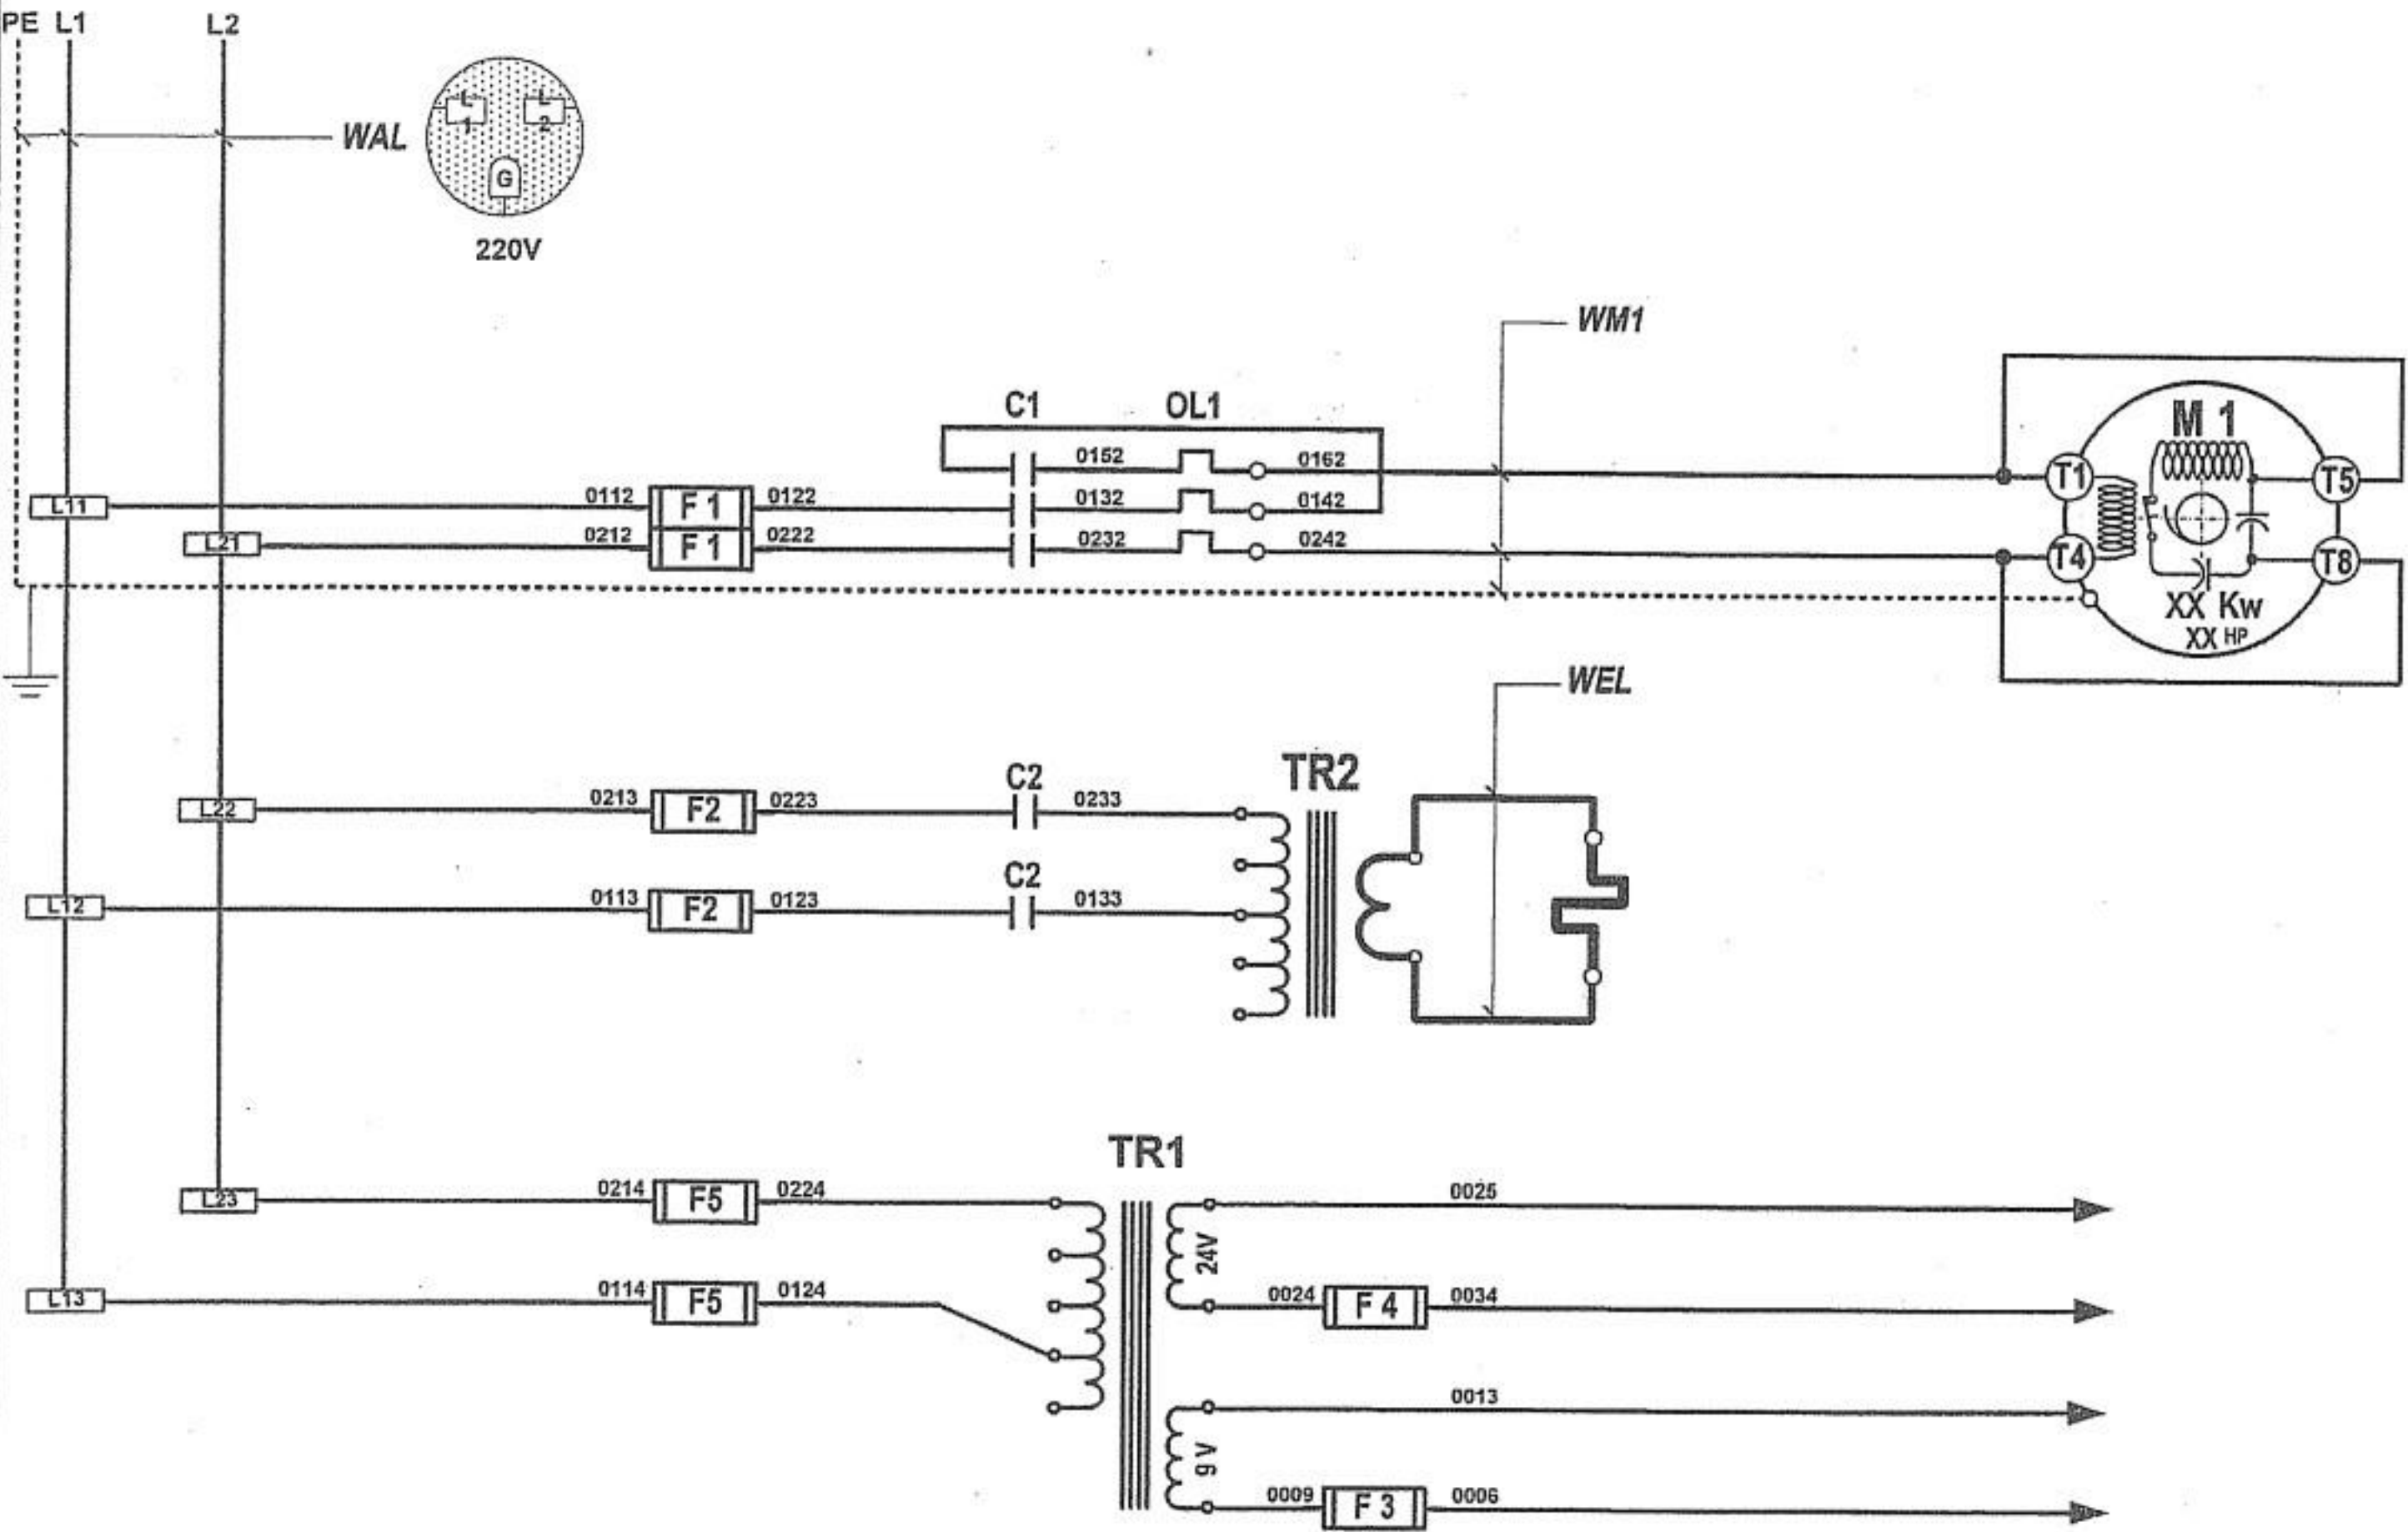

category	VACUUM PACK	model	350	volt	120V/1PH/60HZ				SIPROMAC St-Germain de Grantham QUEBEC, CANADA
system	MC-40			circuit	power	year	month	day	
usual functions						10	07	08	
options						concept	draw	app	006-0220 PAGE 1 de 1
						XX	PP	DL	

⚠ All unmarked wires are caliber #14 AWG. (006-0200 page 1)

category	VACUUM PACK	model	350	volt.	220V 1Ph 60Hz				SIPROMAC St-Germain de Grantham QUEBEC, CANADA
system	MC-40			circuit power	year	month	day	block	
usual fonctions					concept	draw	app	006-0200 PAGE 1 de 1	
options					PP	PP	DL		

category	VACUUM PACK	model	350	volt.	ALL				SIPROMAC St-Germain de Grantham QUEBEC, CANADA
system	MC-40			circuit control	year	month	day	block	
usual fonctions options					10	07	08		
					concept	draw	app		
					XX	PP	DL		
								006-0237	PAGE 1 de 2