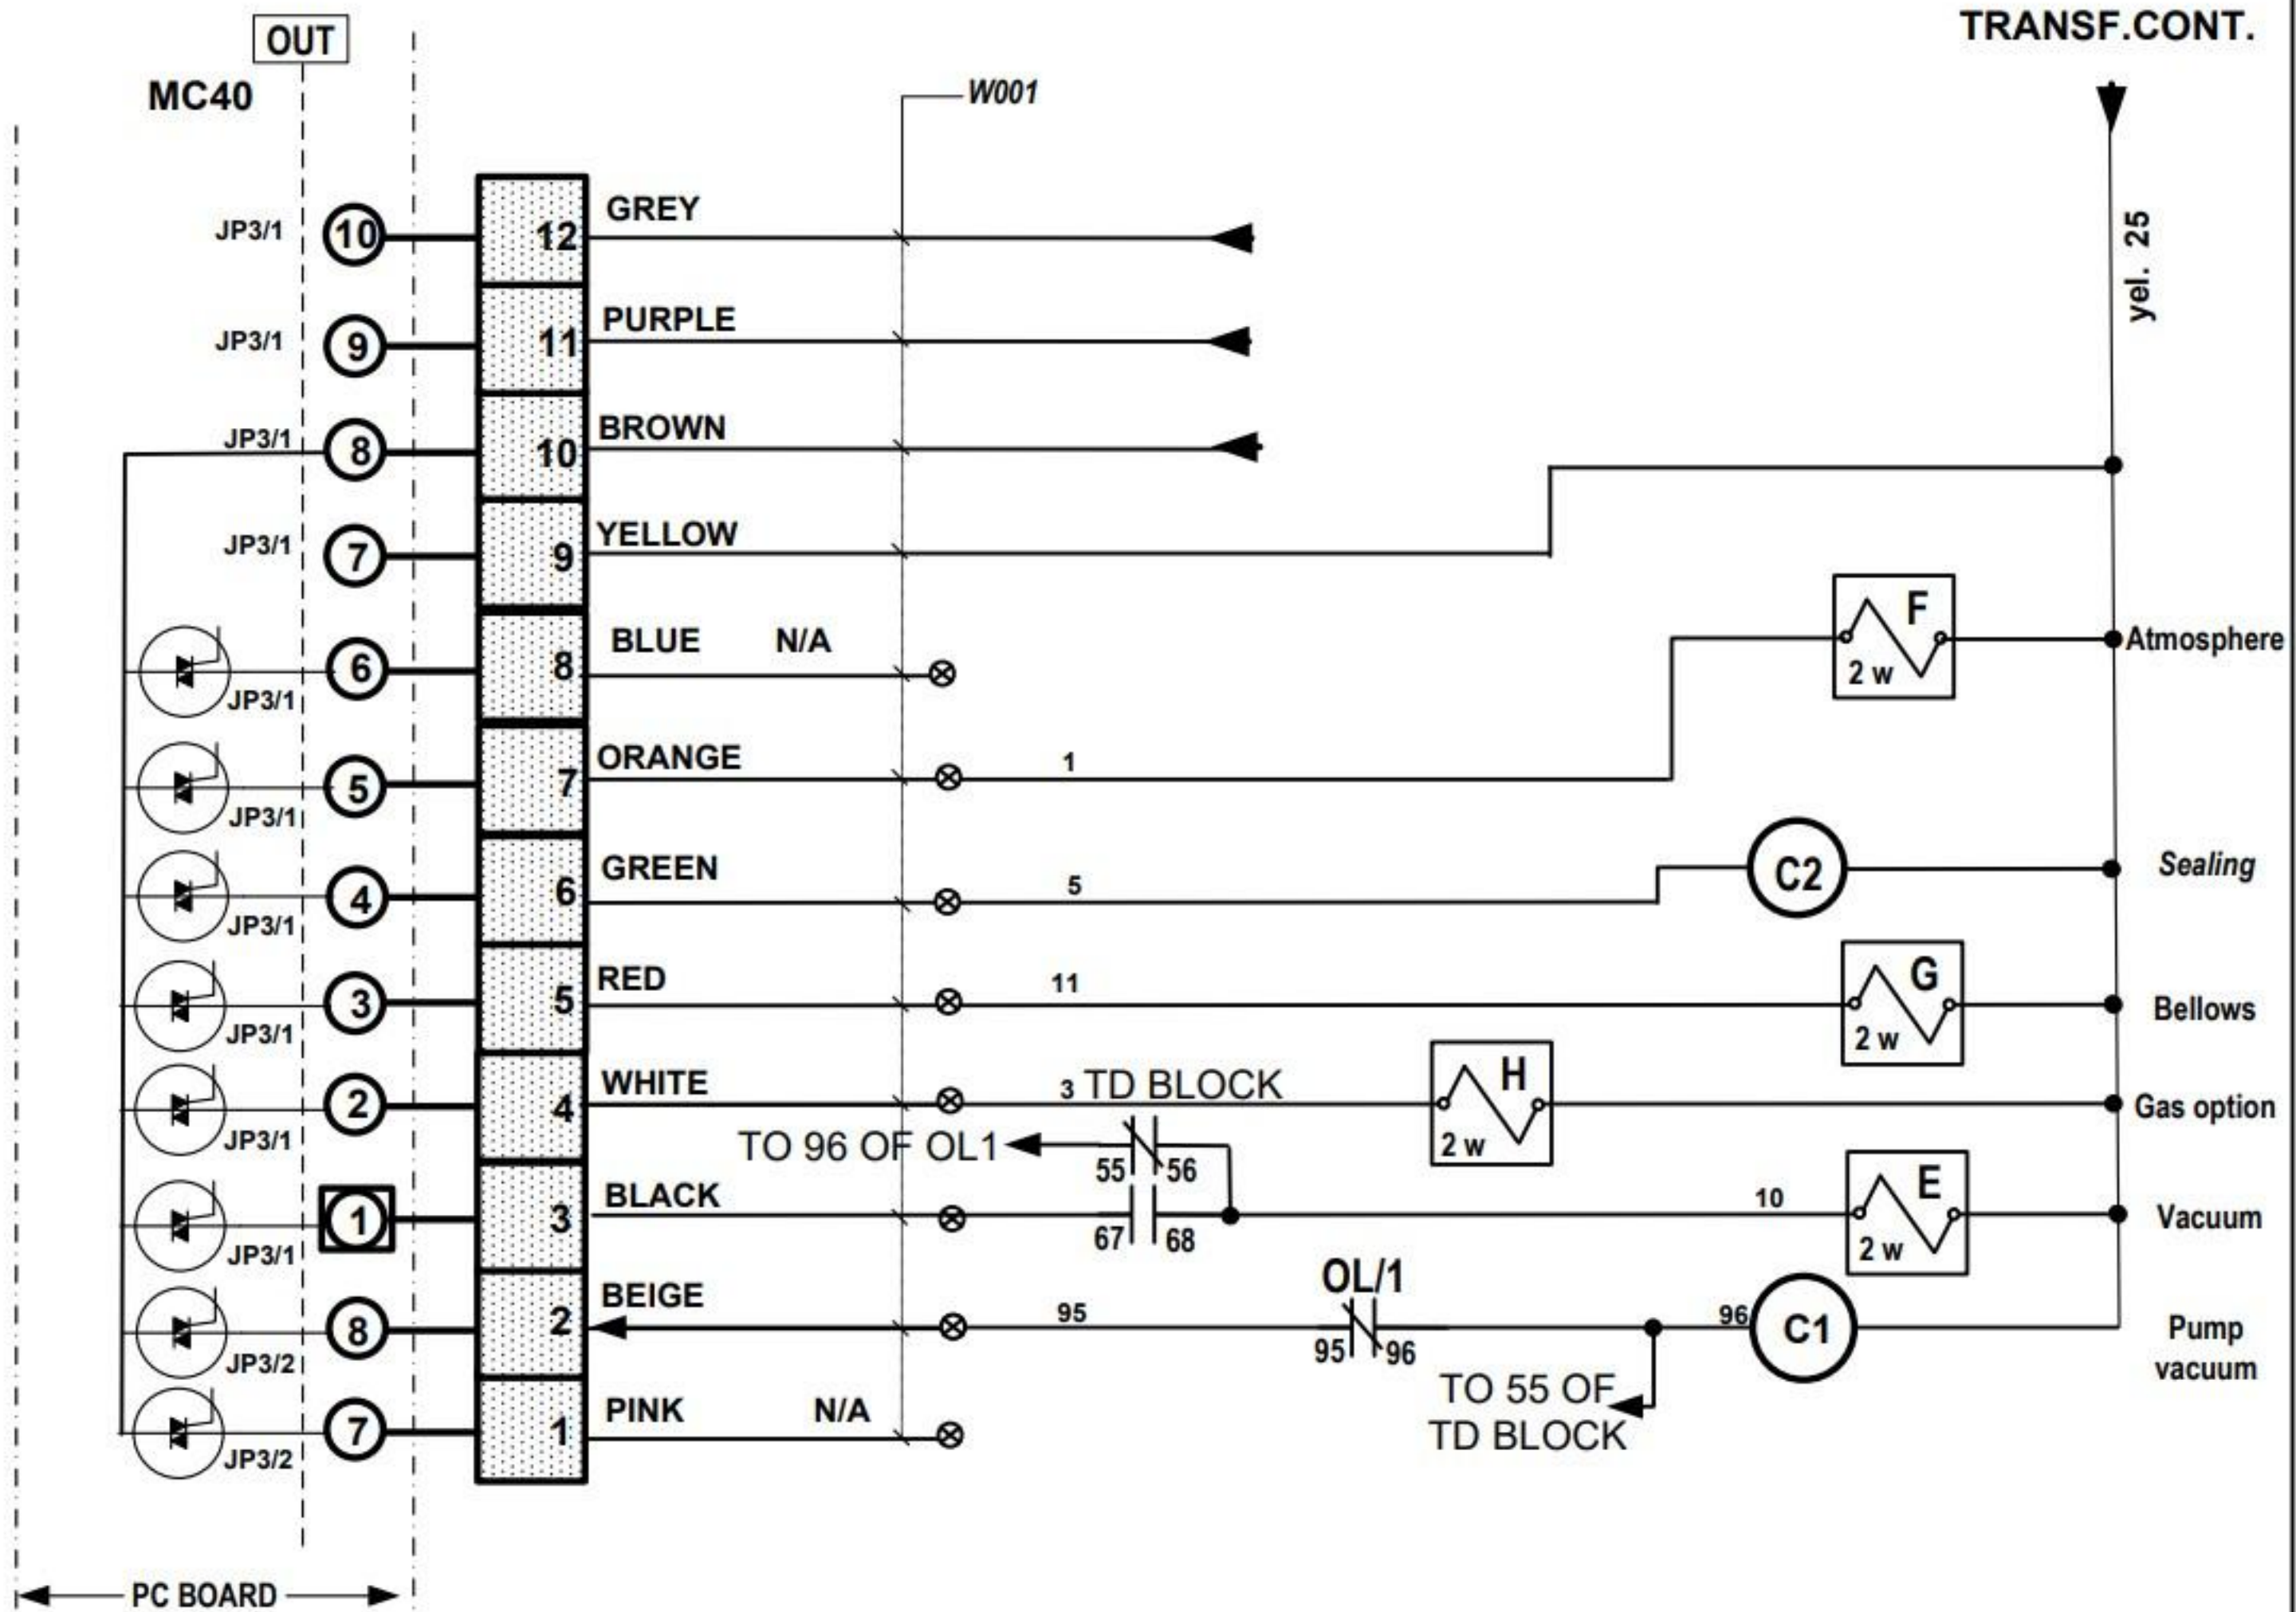

category	VACUUM PACK	model	550A	volt.	3Ph 60Hz				SIPROMAC St-Germain de Grantham QUEBEC, CANADA
system	MC-40	circuit	power	year	month	day	block		
usual functions		concept	draw	app	10	07	08		
options		XX	PP	DL	006-1030 PAGE 1 de 1				

category	VACUUM PACK	model	550A	volt.	ALL				SIPROMAC St-Germain de Grantham QUEBEC, CANADA
system	MC-40			circuit	control	year	month	day	
usual functions						12	09	13	
options						concept	draw	app	
						XX	PP	DL	006-1037 PAGE 1 de 2

category	VACUUM PACK	model	550A	volt.	ALL				SIPROMAC St-Germain de Grantham QUEBEC, CANADA
system	MC-40	circuit	control	year	month	day	block		
usual		concept	XX	10	07	08		006-1037 PAGE 2 de 2	
fonctions		draw	PP				DL		
options		app							