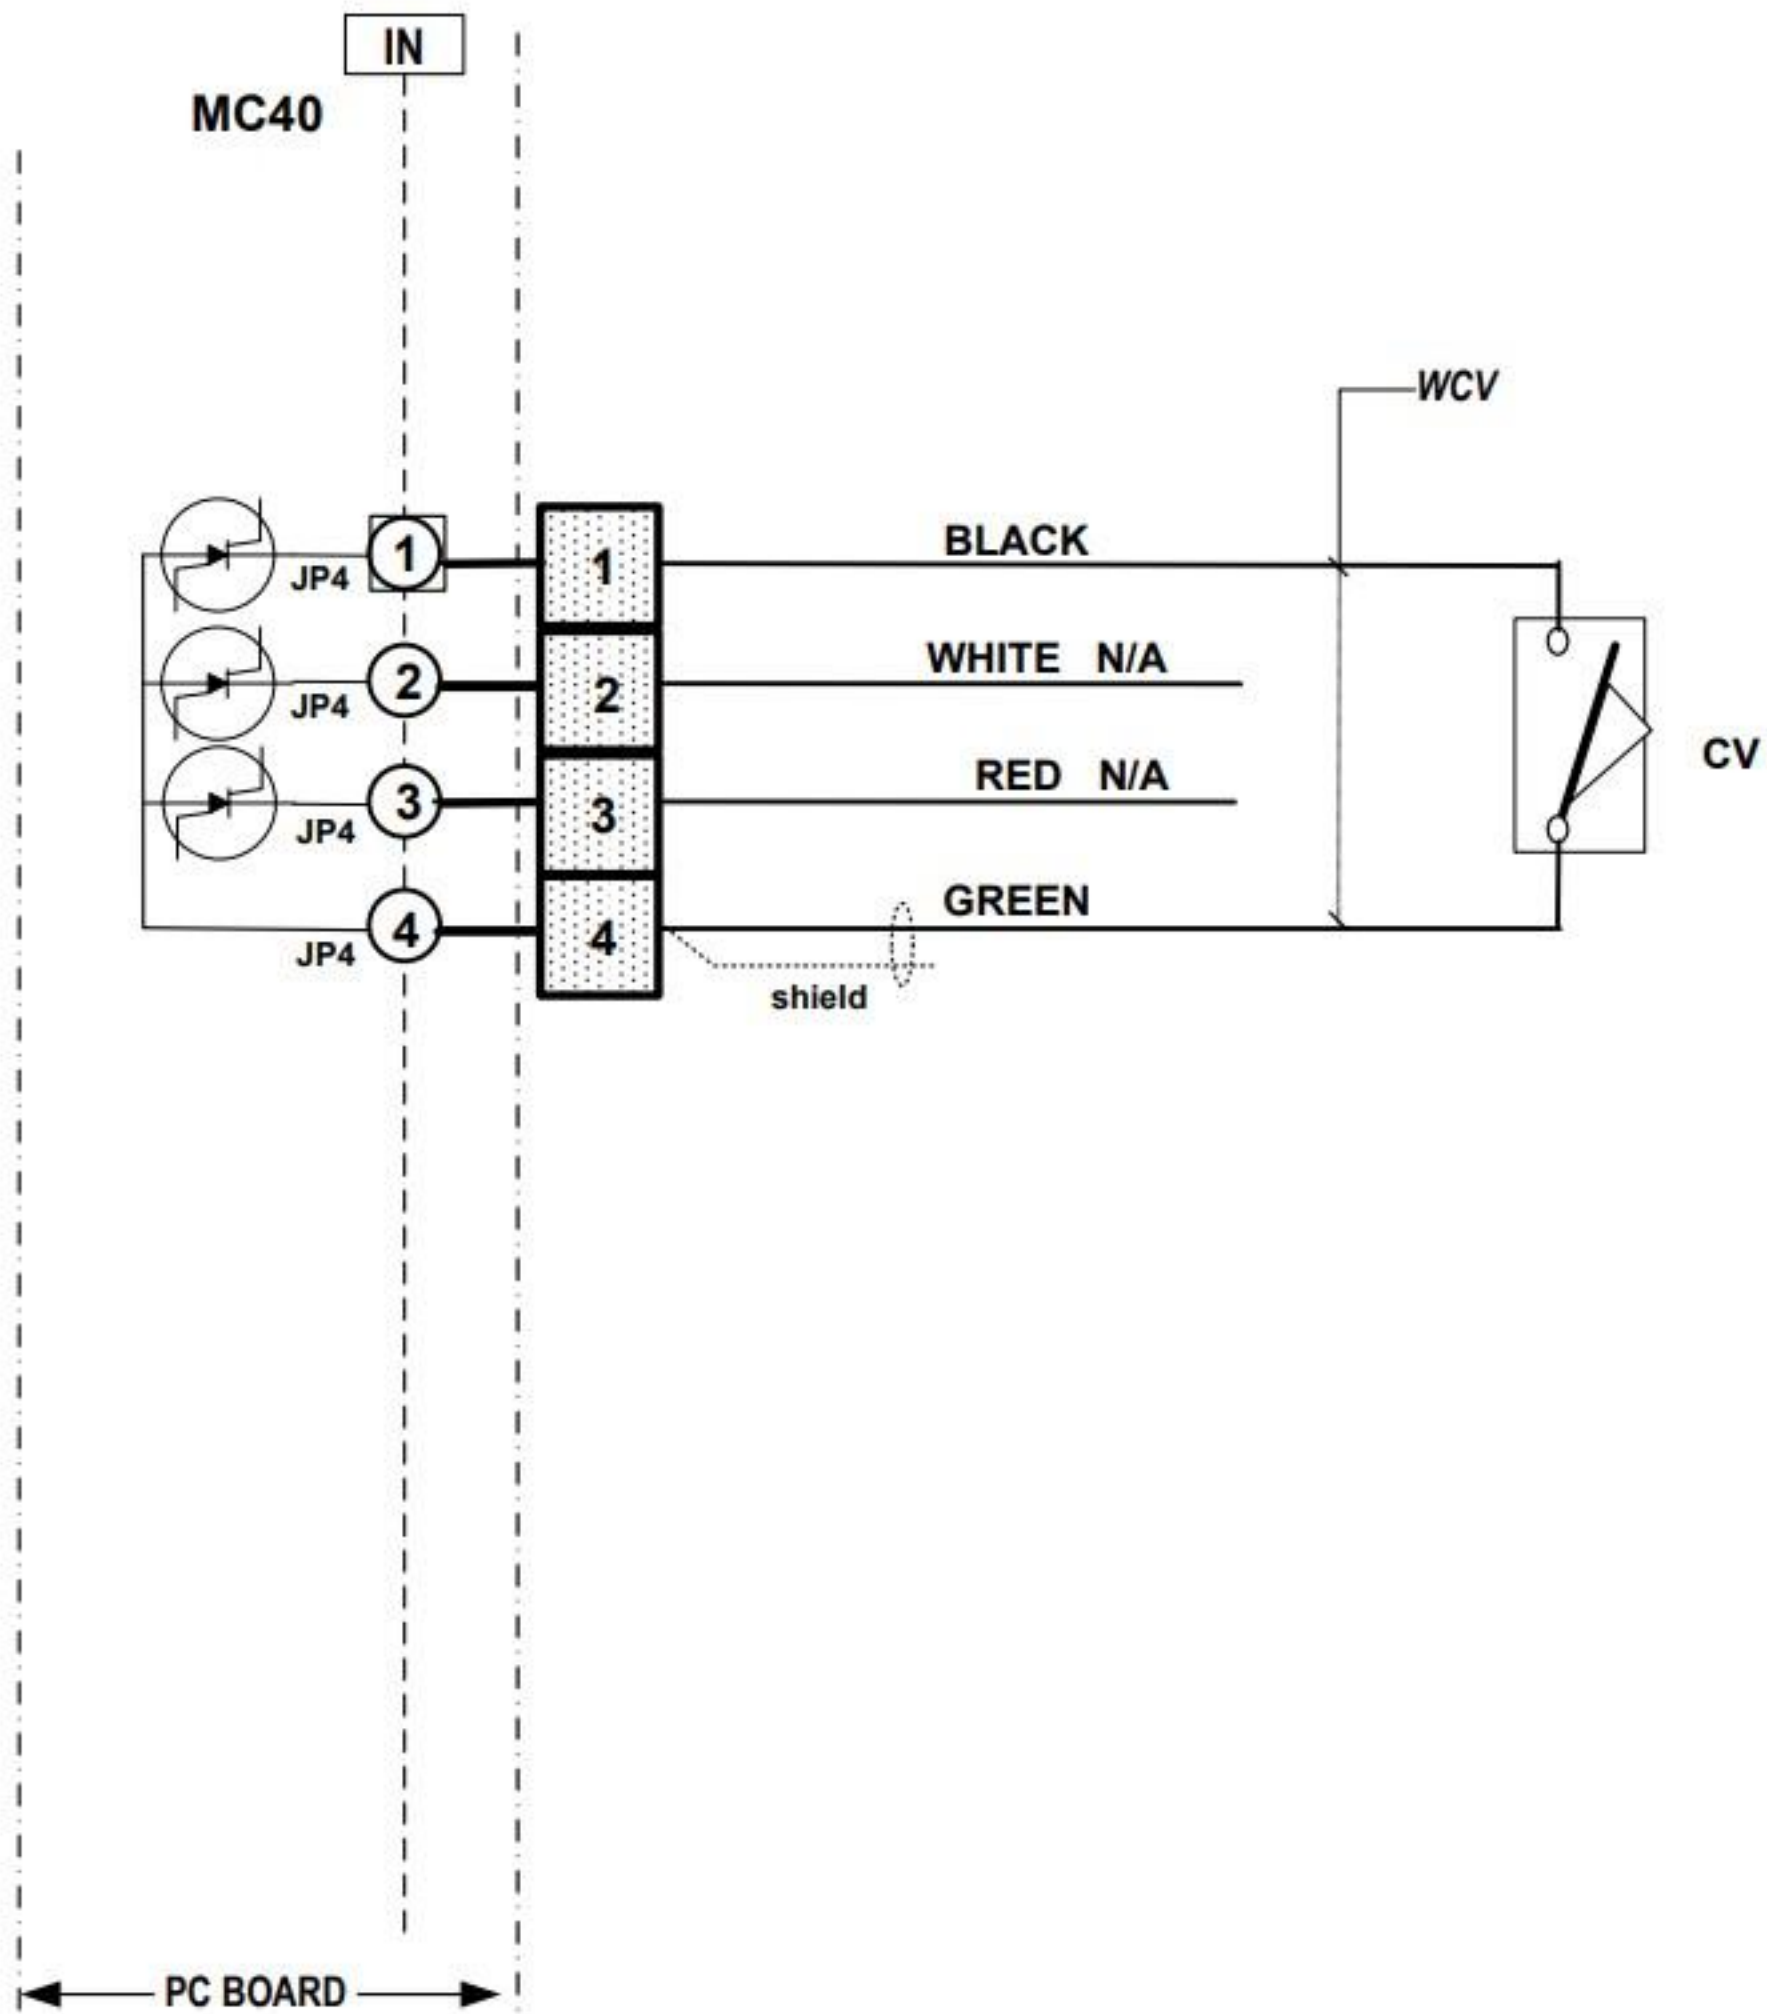

category	VACUUM PACK	model	550A	volt.	3Ph 60Hz				SIPROMAC St-Germain de Grantham QUEBEC, CANADA
system	MC-40	circuit	power	year	month	day	block		
usual functions		concept	draw	app	10	07	08		
options		XX	PP	DL	006-1030 PAGE 1 de 1				

category	VACUUM PACK	model	550A	volt.	ALL				SIPROMAC St-Germain de Grantham QUEBEC, CANADA
system	MC-40			circuit	control	year	month	day	
usual functions						12	09	13	
options						concept	draw	app	
						XX	PP	DL	006-1037 PAGE 1 de 2

category	VACUUM PACK	model	550A	volt.	ALL				SIPROMAC St-Germain de Grantham QUEBEC, CANADA
system	MC-40	circuit	control	year	month	day	block		
usual		concept	XX	10	07	08		006-1037 PAGE 2 de 2	
fonctions		draw	PP				DL		
options		app							