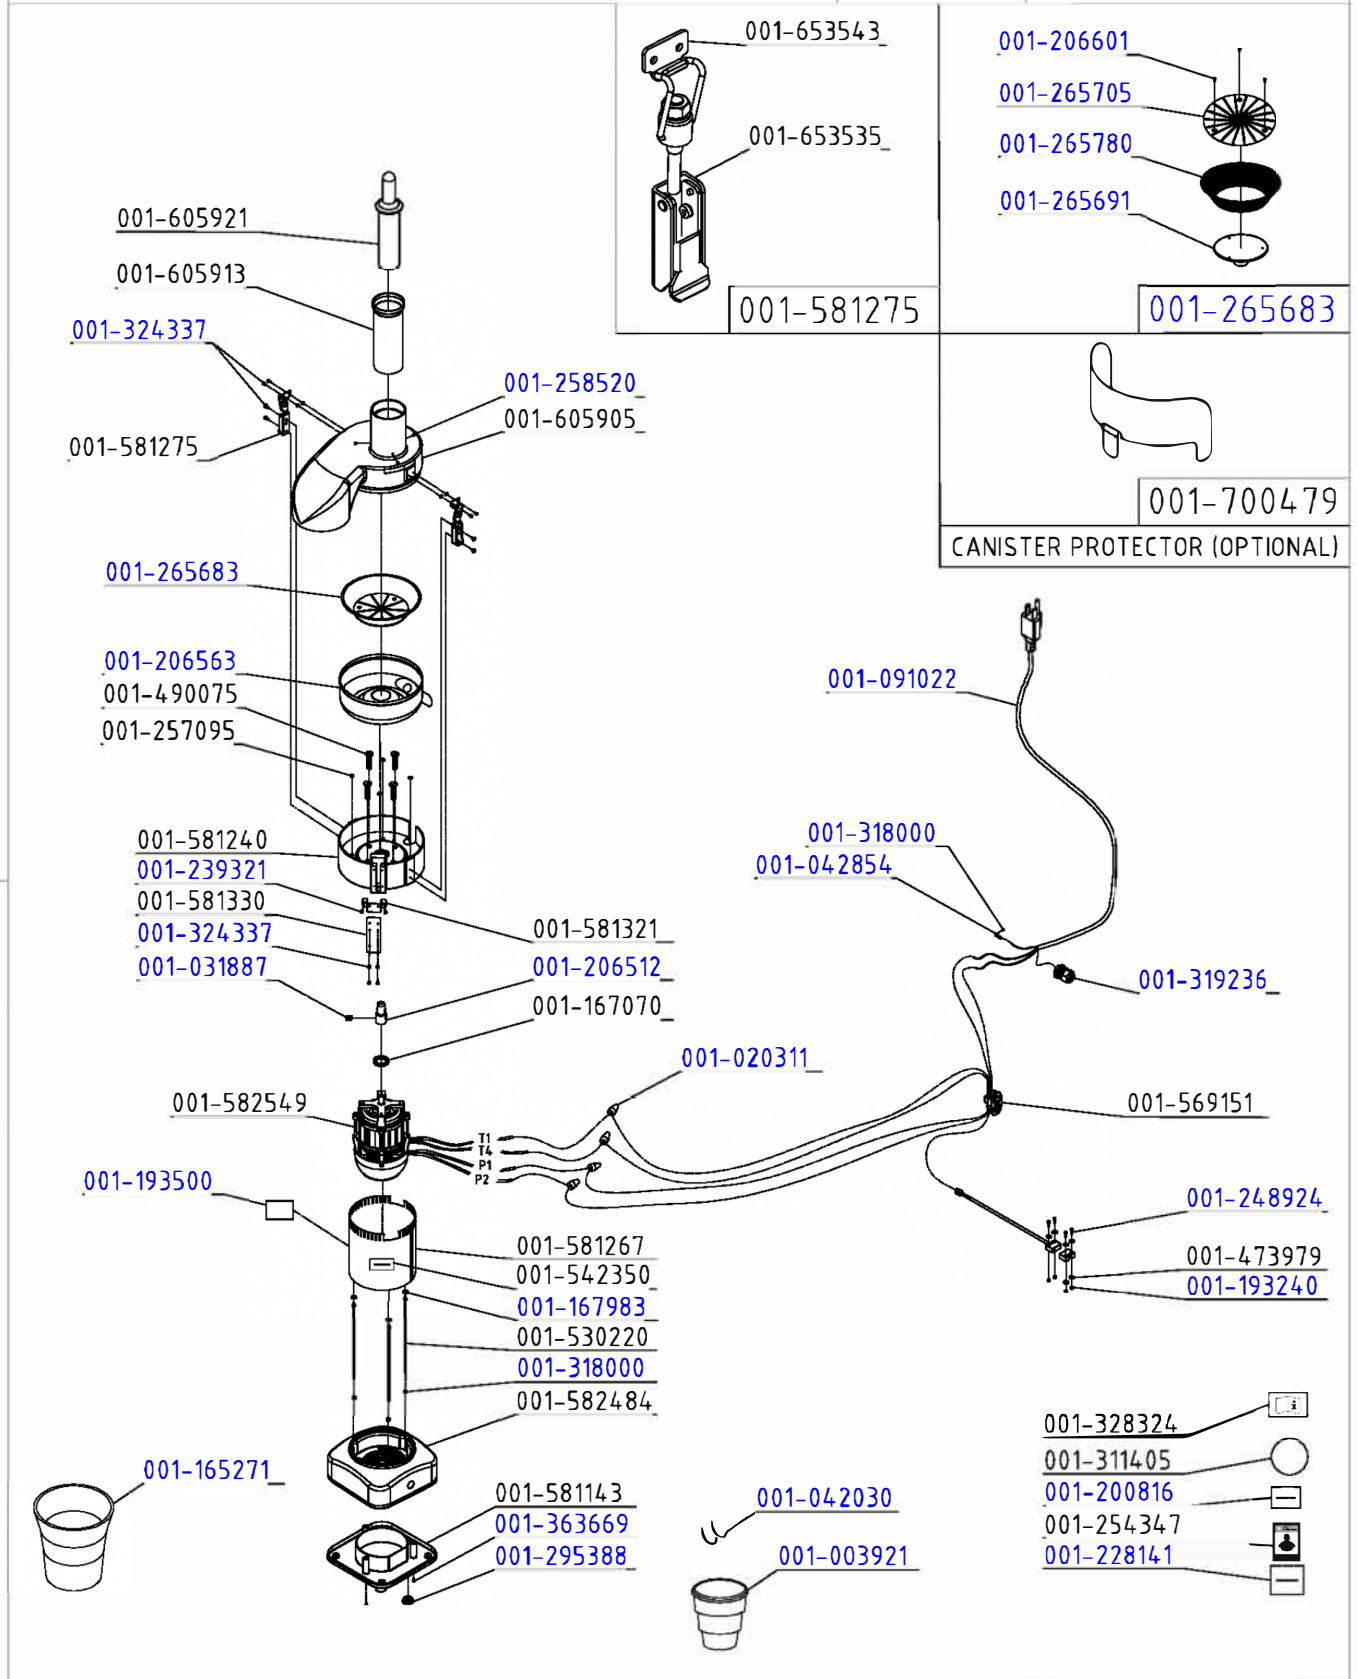

Denomination/Denominación/Dénomination	Item	
CENTRIFUGAL JUICER	CSE1	
CENTRIFUGA DE JUGOS		
CENTRIFUGEUSE		Date/Fecha/Date: 31/01/2024