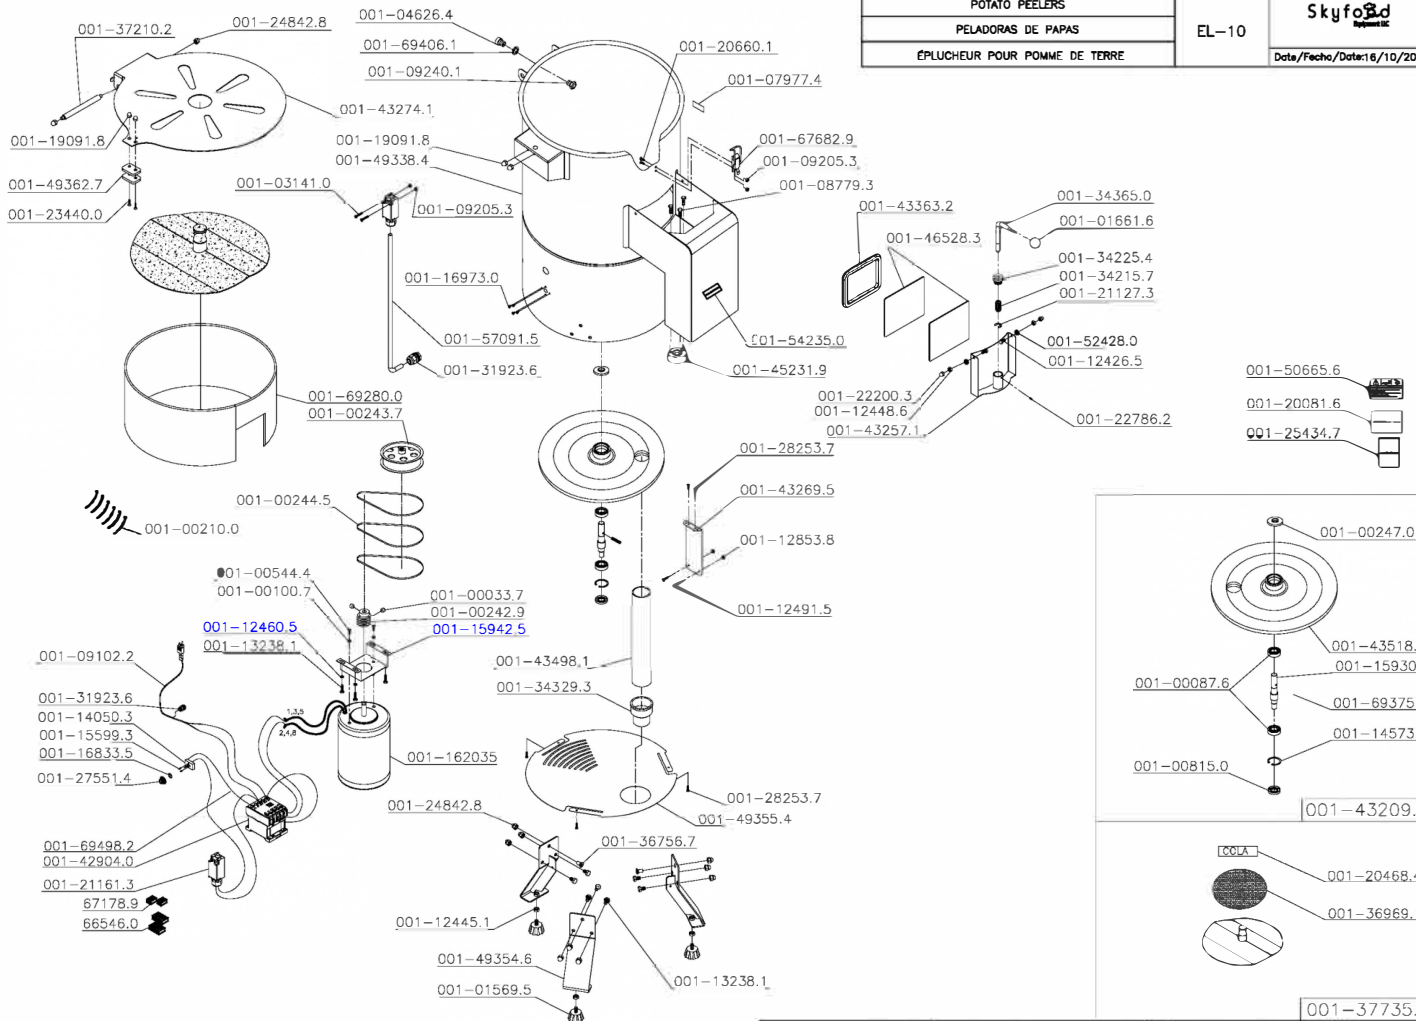

Denomination/Denominación/Dénomination	Item
POTATO PEELERS	EL-10
PELADORAS DE PAPAS	
ÉPLUCHEUR POUR POMME DE TERRE	

Skyfood
S.P.A.

Date/Fecha/Date: 16/10/2025

Version/Versión/Version: 17 Last Serial Number/Último N° de Serie/Dernier Numéro de Serie: *****