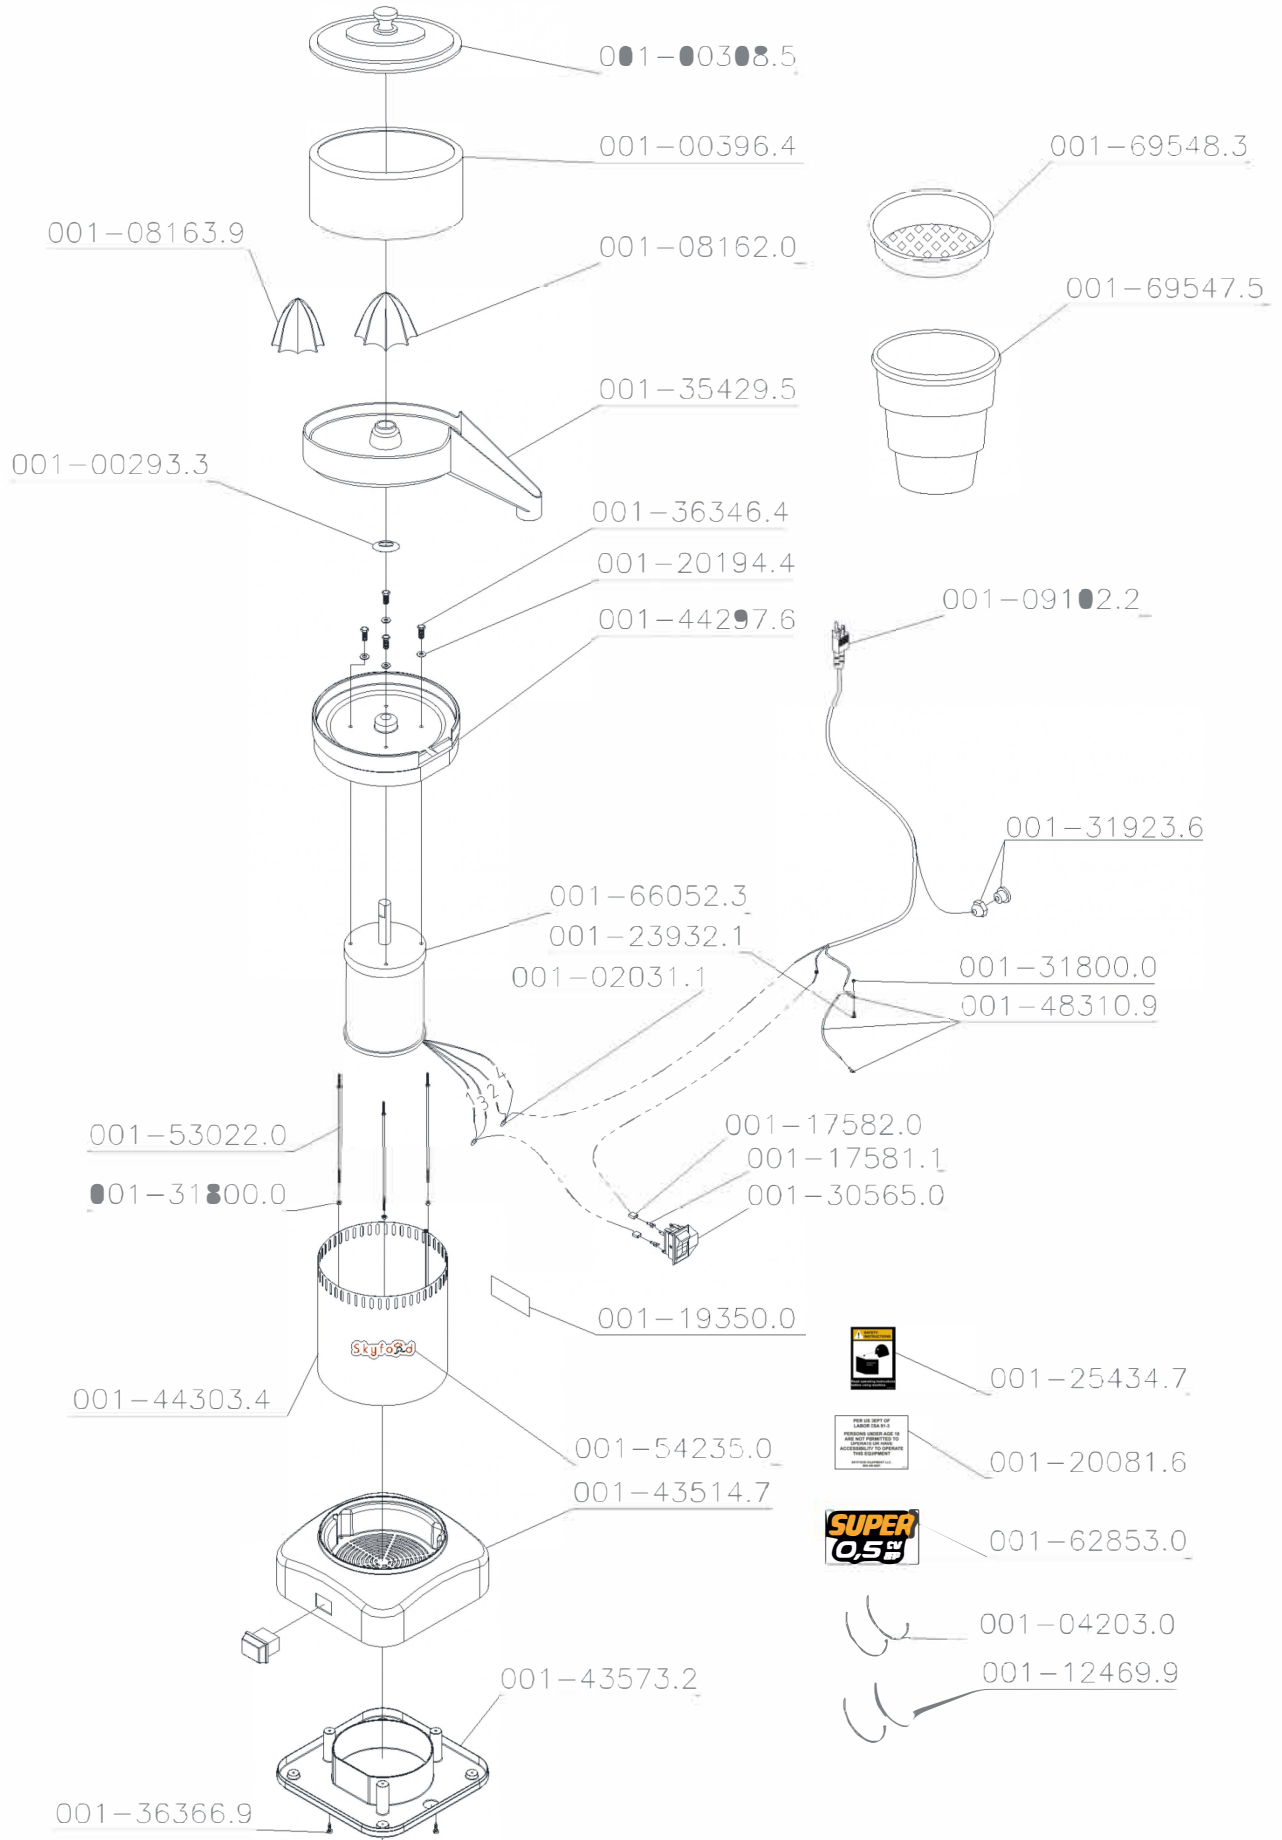

Denomination/Denominación/Dénomination

Item

JUICE EXTRACTOR

EXTRACTOR DE JUGO

ESBS SUPER

EXTRACTEUR DE JUS

Date/Fecha/Date: 08/09/2020