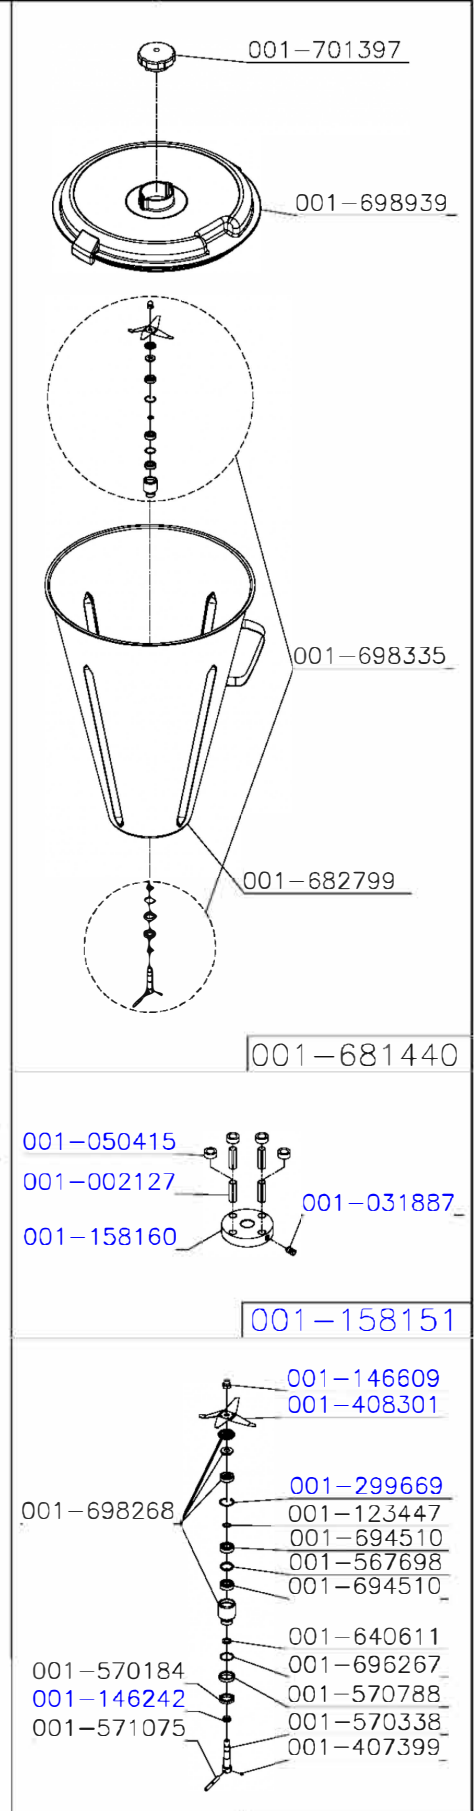

Denomination/Denominaci3n/D3nominati3n	Item	 Date/Fecha/Date:09/04/2024
TILTING BLENDER	LAR-15LMBE	
LICUADORA BASCULANTE INOX		
LIQUIDIFICATEUR BASCULANT		

Version/Versión/Version: 08

Last Serial Number/Último N° de Serie/Dernier Numéro de Serie:

Cód.	Descrição	UM
001-031887	ALLEN SCREW M6X8	By the each
001-124699	CLAMP K22-LM(T-80I)	By the each
001-146242	VRING 16,5X10,5X5,5	By the each
001-318000	NUT M4 DIN 985 INOX	By the each
001-002127	ELASTIC PIN 6X22 - LAR	By the each
001-007110	SIX SIDED SCREW UNC3/8	By the each
001-048704	SPRING FOR TILTING SYSTEM PEDAL - LAR-15PMB/25PMB	By the each
001-050415	FLANGE PIN COATING - LAR-15PMB	By the each
001-124451	NUT M8 DIN 934 STAINLESS STEEL	By the each
001-124486	NUT M6 DIN 934 STAINLESS STEEL	By the each
001-124605	WASHER L.A8,4 STAINLESS STEEL	By the each
001-158151	COMPLETE CLUTCH - LAR-15PMB	By the each
001-158160	CLUTCH FLANGE - LB	By the each
001-191485	DEFLECTOR	By the each
001-350567	PEDAL - LAR15PMB	By the each
001-356131	PLASTIC CONDUIT	By the each
001-193844	WASHER 1/4X5/8X1,2MM STAINLESS STEEL	By the each
001-124427	WASHER L.A6,4 125 INOX	By the each
001-092053	NUT M4 DIN 934	By the each
001-210935	SCREW M5X12 DIN 933 S/S	By the each
001-319236	CORD PRESS PG13,5 LCP13,5BL+ NUT WITH REDUCTOR	By the each
001-328324	INSTRUCTION MANUAL LABEL	By the each
001-333077	LABEL WARNING ENG/FRE	By the each
001-311405	EARTH-WIRE LABEL	By the each
001-338702	CERTIFIED AMERICAN PLUG 20A	By the each