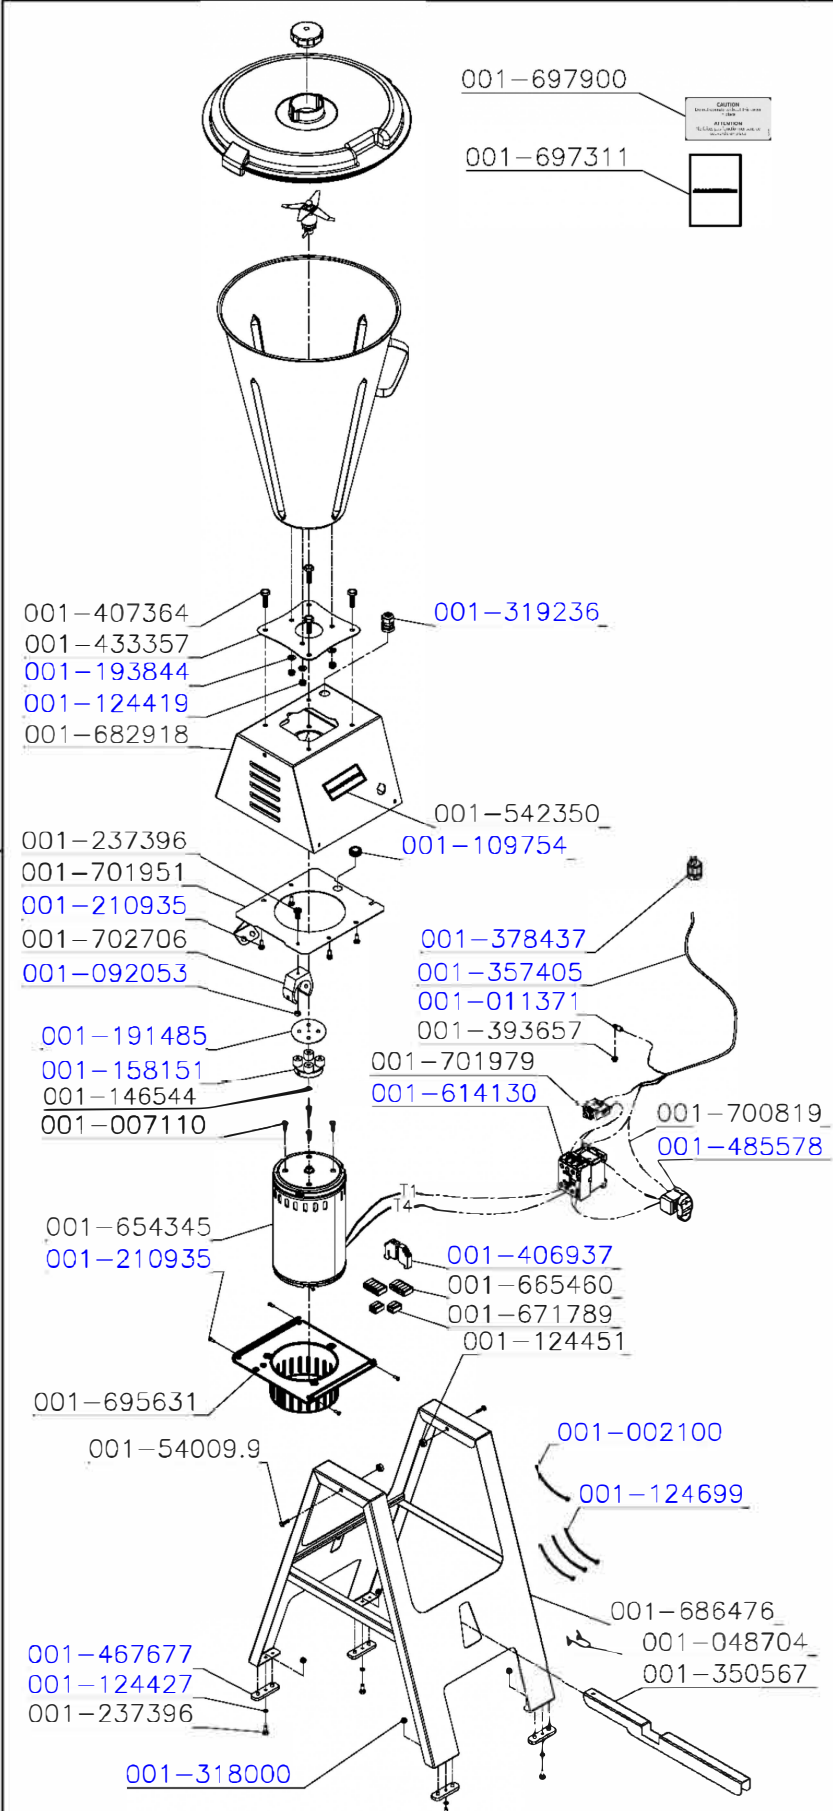

Denomination/Denominaci3n/D3nominati3n	Item	 Date/Fecha/Date:09/04/2024
TILTING BLENDER	LAR-15LMBE	
LICUADORA BASCULANTE INOX		
LIQUIDIFICATEUR BASCULANT		

Version/Versión/Version: 08

Last Serial Number/Último N° de Serie/Dernier Numéro de Serie:

Cód.	Descrição	UM
001-031887	ALLEN SCREW M6X8	By the each
001-124699	CLAMP K22-LM(T-80I)	By the each
001-146242	VRING 16,5X10,5X5,5	By the each
001-318000	NUT M4 DIN 985 INOX	By the each
001-002127	ELASTIC PIN 6X22 - LAR	By the each
001-007110	SIX SIDED SCREW UNC3/8	By the each
001-048704	SPRING FOR TILTING SYSTEM PEDAL - LAR-15PMB/25PMB	By the each
001-050415	FLANGE PIN COATING - LAR-15PMB	By the each
001-124451	NUT M8 DIN 934 STAINLESS STEEL	By the each
001-124486	NUT M6 DIN 934 STAINLESS STEEL	By the each
001-124605	WASHER L.A8,4 STAINLESS STEEL	By the each
001-158151	COMPLETE CLUTCH - LAR-15PMB	By the each
001-158160	CLUTCH FLANGE - LB	By the each
001-191485	DEFLECTOR	By the each
001-350567	PEDAL - LAR15PMB	By the each
001-356131	PLASTIC CONDUIT	By the each
001-193844	WASHER 1/4X5/8X1,2MM STAINLESS STEEL	By the each
001-124427	WASHER L.A6,4 125 INOX	By the each
001-092053	NUT M4 DIN 934	By the each
001-210935	SCREW M5X12 DIN 933 S/S	By the each
001-319236	CORD PRESS PG13,5 LCP13,5BL+ NUT WITH REDUCTOR	By the each
001-328324	INSTRUCTION MANUAL LABEL	By the each
001-333077	LABEL WARNING ENG/FRE	By the each
001-311405	EARTH-WIRE LABEL	By the each
001-338702	CERTIFIED AMERICAN PLUG 20A	By the each

Cód.	Descrição	UM
001-701951	CS CHAPA DE ESPELHO(701951)	By the each
001-701979	DISJUNTOR CERTIF. UL 25A 125/250Vac (By the each
001-698939	LID 15 (FE006-111) BLACK UL	By the each
001-697900	ETIQUETA TAMPA LIQ. EUA	By the each
001-697311	ETIQ.E/I COPO MB FOOD BLENDER (LAR-15	By the each
001-696267	ANEL ORING 30,31X25,07X2,62MM	By the each
001-695631	GABINET CLOSING	By the each