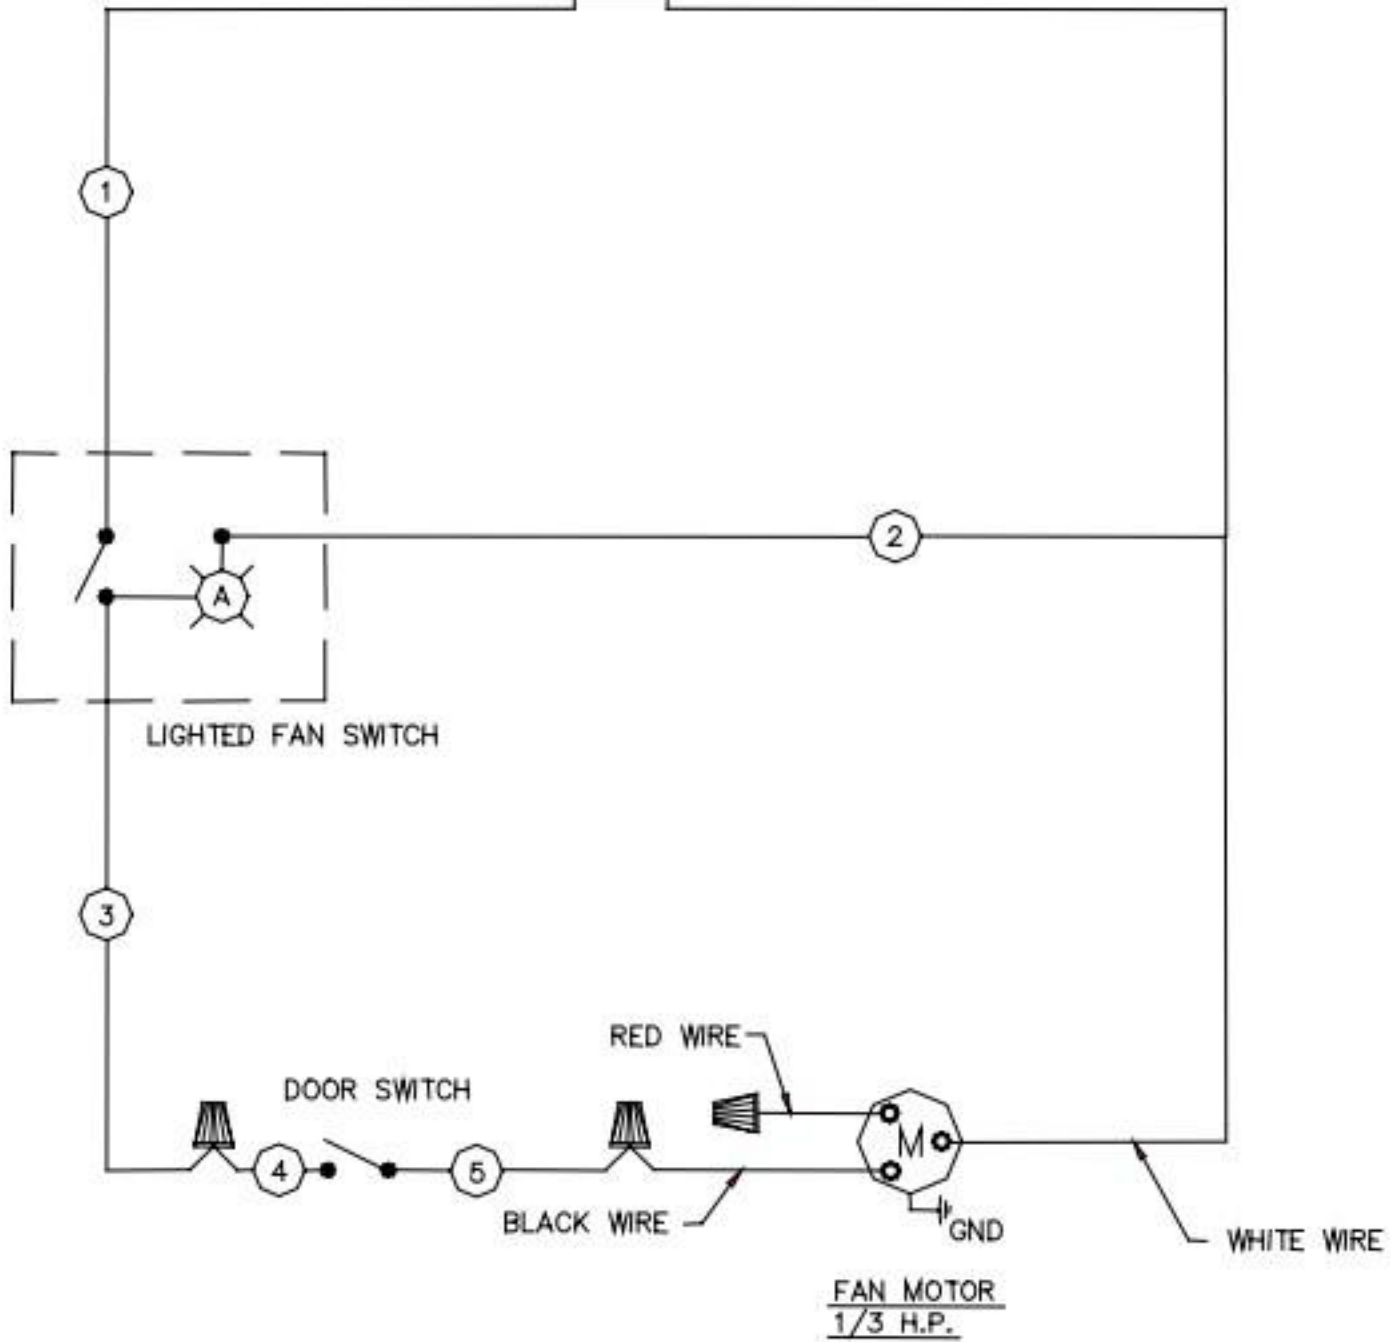

LEGEND	
▲	WIRE NUTS
○	WIRE NO.'S

SOUTHBEND
WIRING DIAGRAM

CONVECTION OVEN BASE RANGE
120V, 50/60 HZ, 1/3 HP

P/N
1181101

TERMINAL BLOCK

LEGEND	
	WIRE NUTS
	WIRE NO.'S

SOUTHBEND
WIRING DIAGRAM

CONVECTION OVEN BASE RANGE
208/240V, 50/60 HZ, 1/3 HP

P/N
1181102