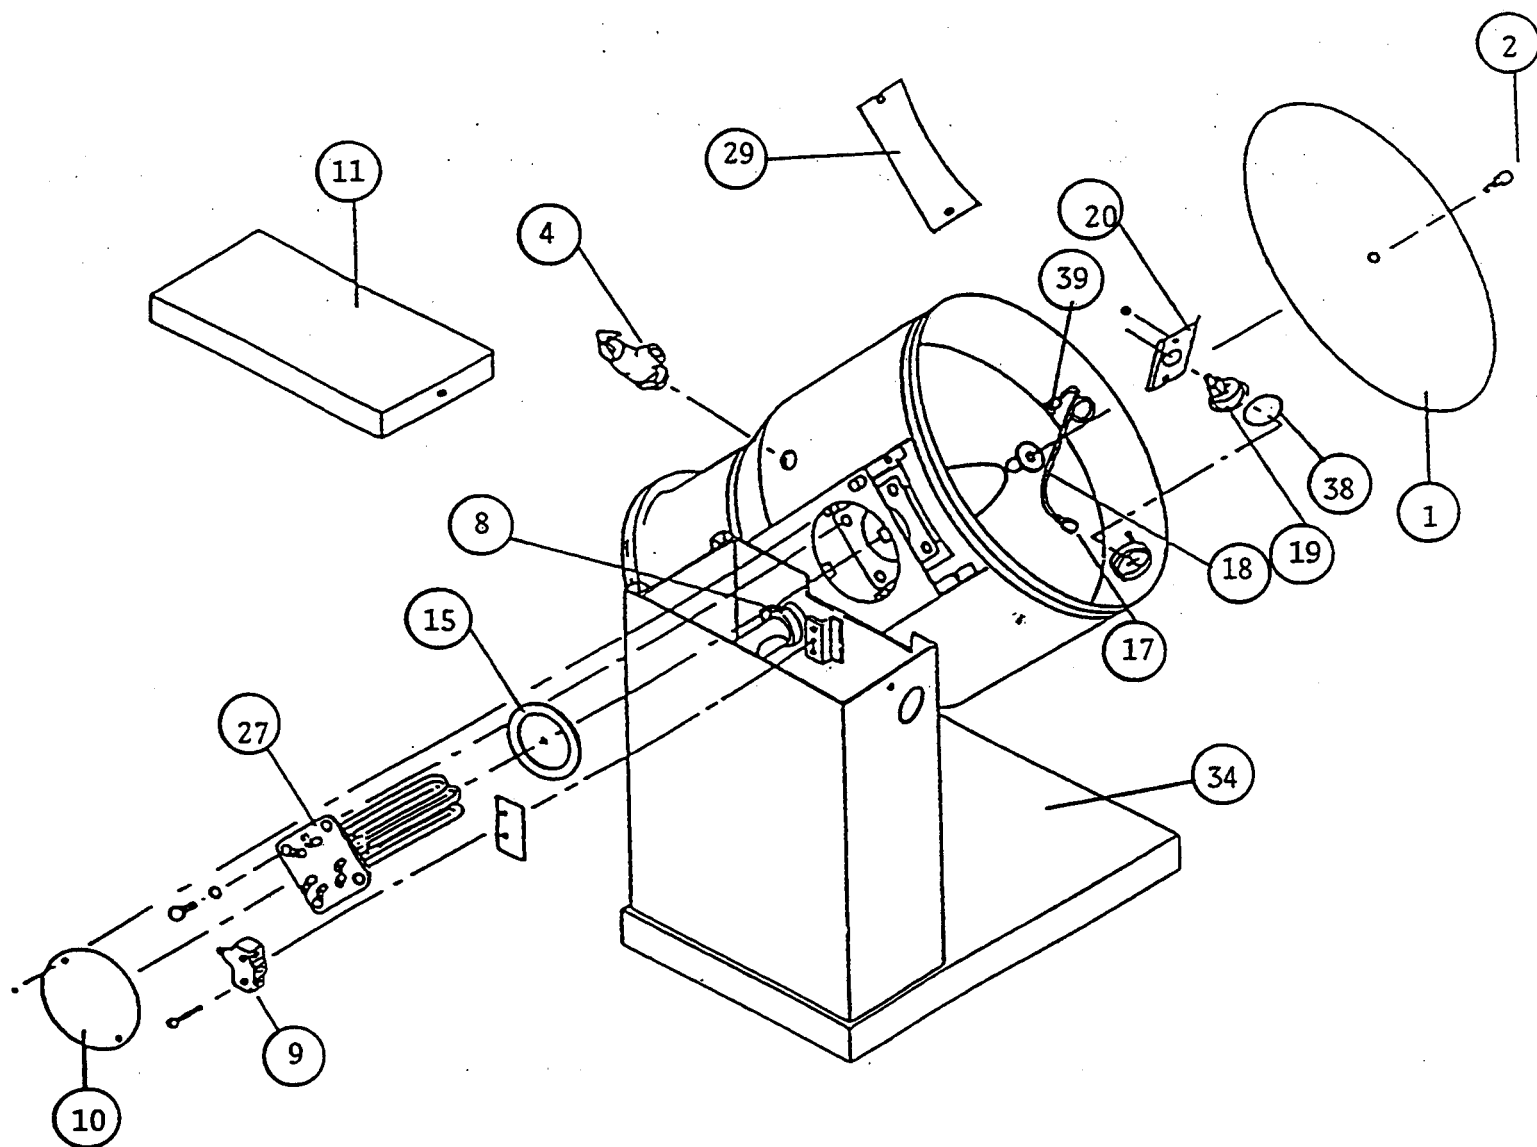

PARTS LIST

From Figure 1

<u>ITEM</u>	<u>PART NDMBER</u>	<u>DESCRIPTION</u>	<u>QUANTITY</u>
1**	8-3090	Bottom Cover EC6	1
	8-3091	Bottom Cover ECIO	1
2	1-65S4	Bolt-Bottom Cover	1
3 (*)	3-AV01	.Air Vent Assy.	1
4	3-SRV9/1	Relief Valve 50 PSI	1
5 (*)	8-3092	Tilt Handle	1
6 (*)	2-KB01	Handle Knob	1
7 (*)	4-S101	Power Switch	1
8	8-3087	Retaining Collar	1
9	4-M605	Interlock Switch	1
10	8-3103	Element Access Cover	1
11	8-3015	Console Cover	1
12 (*)	4-LLC1	Liquid Level Control^	1
13 ** (*)	4-NG41	Contactactor (208, 240V)	2
	4-NG41	Contactactor (380, 416, 480V)	1
14(*)	4-33TB	Terminal Block Section	3
	4-33ES	Terminal Block End	1
15**	8-3146	Element Gasket EC6	1
	8-3147	Element Gasket ECIO	1
16(*)	4-LLP1	Probe	1
17	3-664B	Connector 1/4 CC x 1/4 FP	1
18**	8-3148	Copper Tube-Pressure Gauge EC6	1
	8-3149	Copper Tube-Pressure Gauge ECIO	1
19	3-PGOO	Pressure Gauge	1
20	8-3097	Pressure Gauge Mtg. Plate	1
21 (*)	4-TD02	Thermostat Knob	1
22 (*)	4-TH19	Temperature Controller	1