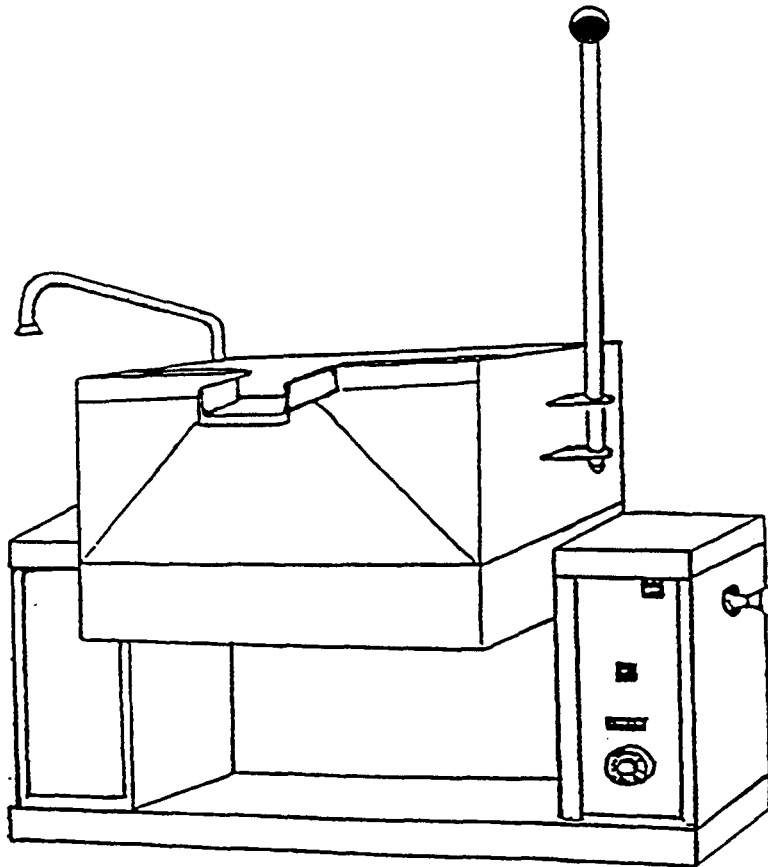

PARTS LIST

ELECTRIC COUNTER TILTING SKILLET

ECTS-12

southbend

A MIDDLEBY COMPANY

1100 Old Honeycutt Road
Fuquay-Varina, NC 27526
(919) 552-9161
FAX (919) 552-9798
(800) 348-2558

PARTS LIST

<u>ITEM</u>	<u>PART NUMBER</u>	<u>DESCRIPTION</u>	<u>QUANTITY</u>
1	2-KB01	Knob	1
2	8-3093	Tilt Handle	1
3	1-7850	Acorn Nut	1
4	8-3092	Tilt Knob	1
5	4-S101	Power Switch	1
6	4-PL08	Pilot Light	1
7	4-TB05	Bezel	1
8	4-TB01	Dial	1
9 **	SF12 DF12	Single Pantry Faucet Double Pantry Faucet	1
10(*)	7-70580	Element Block 208V	1
	7-70581	Element Block 240V, 240/416	1
	7-70582	Element Block 220 / 380V, 380V	1
	7-70583	Element Block 480V	1
	7-70584	Element Block 230V	1
11	9-1003	Bottom Cover (Not Shown)	1
12	9-3303	Strainer (Not Shown)	1
13	3931-1	Faucet Bracket (Not Shown)	1

(*) SELECT AS REQUIRED

** OPTIONAL

PARTS LIST

RIGHT HAND CONSOLE

CONSOLE FRONT VIEW

TOP VIEW

<u>ITEM</u>	<u>PART NUMBER</u>	<u>DESCRIPTION</u>	<u>QUANTITY</u>
1	4-70EU	Ground Lug	1
2**	4-NG41	Contactor (208, 240, 480V)	2
	4-NG41	Contactor (380,416,220/380,240/416)	1
3	4-TH47	Thermostat	1
4	4-S101	Power Switch	1
5	4-TH45	Hi-Limit Thermostat	1
6**	4-22TB	Terminal Block (208, 240, 480V, 380, 416)	2
	4-22ES	End Section	1
	4-22TB	Terminal Block (240/416, 220/380V)	3
7	8-3092	Tilt Knob	1
8	4-PL08	Pilot Light	1

** SELECT AS REQUIRED

PARTS LIST

ITEM	PART NUMBER	DESCRIPTION	QUANTITY
1	9-3217	Component Mtg. Plate	1
2**	4-T251	Transformer 416V	1
	4-T252	Transformer 380V	1
	4-T255	Transformer 480V	1
3**	4-NG41	Contactor (208V, 240V, 480V)	2
	4-NG41	Contactor (380,416,220/380, 240/416V)	1
4	4-22TB	Terminal Block (208,240,380, 416,480V)	2
	4-22ES	End Section	1
	4-22TB	Terminal Block (220/380, 240/416V)	3
5**	4-FU60	Fuse (1 amp 600 V) (380, 416, 480V)	2
6**	8-6037	Fuse Holder (380, 416, 480V)	2