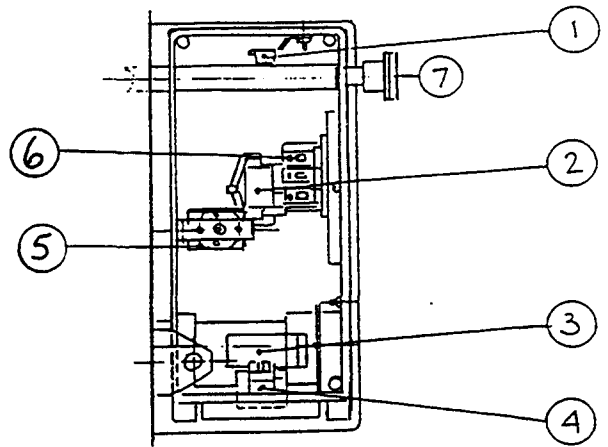

PARTS LIST

ELECTRIC COUNTER TILTING SKILLET

ECTS-12

southbend

A MIDDLEBY COMPANY

1100 Old Honeycutt Road
Fuquay-Varina, NC 27526
(919) 552-9161
FAX (919) 552-9798
(800) 348-2558

PARTS LIST

<u>ITEM</u>	<u>PART NUMBER</u>	<u>DESCRIPTION</u>	<u>QUANTITY</u>
1	2-KB01	Knob	1
2	8-3093	Tilt Handle	1
3	1-7850	Acorn Nut	1
4	8-3092	Tilt Knob	1
5	4-S101	Power Switch	1
6	4-PL08	Pilot Light	1
7	4-TB05	Bezel	1
8	4-TB01	Dial	1
9 **	SF12 DF12	Single Pantry Faucet Double Pantry Faucet	1
10(*)	7-70580	Element Block 208V	1
	7-70581	Element Block 240V, 240/416	1
	7-70582	Element Block 220 / 380V, 380V	1
	7-70583	Element Block 480V	1
	7-70584	Element Block 230V	1
11	9-1003	Bottom Cover (Not Shown)	1
12	9-3303	Strainer (Not Shown)	1
13	3931-1	Faucet Bracket (Not Shown)	1

(*) SELECT AS REQUIRED

** OPTIONAL

PARTS LIST

RIGHT HAND CONSOLE

CONSOLE FRONT VIEW

TOP VIEW

<u>ITEM</u>	<u>PART NUMBER</u>	<u>DESCRIPTION</u>	<u>QUANTITY</u>
1	4-70EU	Ground Lug	1
2**	4-NG41	Contactor (208, 240, 480V)	2
	4-NG41	Contactor (380,416,220/380,240/416)	1
3	4-TH47	Thermostat	1
4	4-S101	Power Switch	1
5	4-TH45	Hi-Limit Thermostat	1
6**	4-22TB	Terminal Block (208, 240, 480V, 380, 416)	2
	4-22ES	End Section	1
	4-22TB	Terminal Block (240/416, 220/380V)	3
7	8-3092	Tilt Knob	1
8	4-PL08	Pilot Light	1

** SELECT AS REQUIRED

PARTS LIST

ITEM	PART NUMBER	DESCRIPTION	QUANTITY
1	9-3217	Component Mtg. Plate	1
2**	4-T251	Transformer 416V	1
	4-T252	Transformer 380V	1
	4-T255	Transformer 480V	1
3**	4-NG41	Contactor (208V, 240V, 480V)	2
	4-NG41	Contactor (380,416,220/380, 240/416V)	1
4	4-22TB	Terminal Block (208,240,380, 416,480V)	2
	4-22ES	End Section	1
	4-22TB	Terminal Block (220/380, 240/416V)	3
5**	4-FU60	Fuse (1 amp 600 V) (380, 416, 480V)	2
6**	8-6037	Fuse Holder (380, 416, 480V)	2