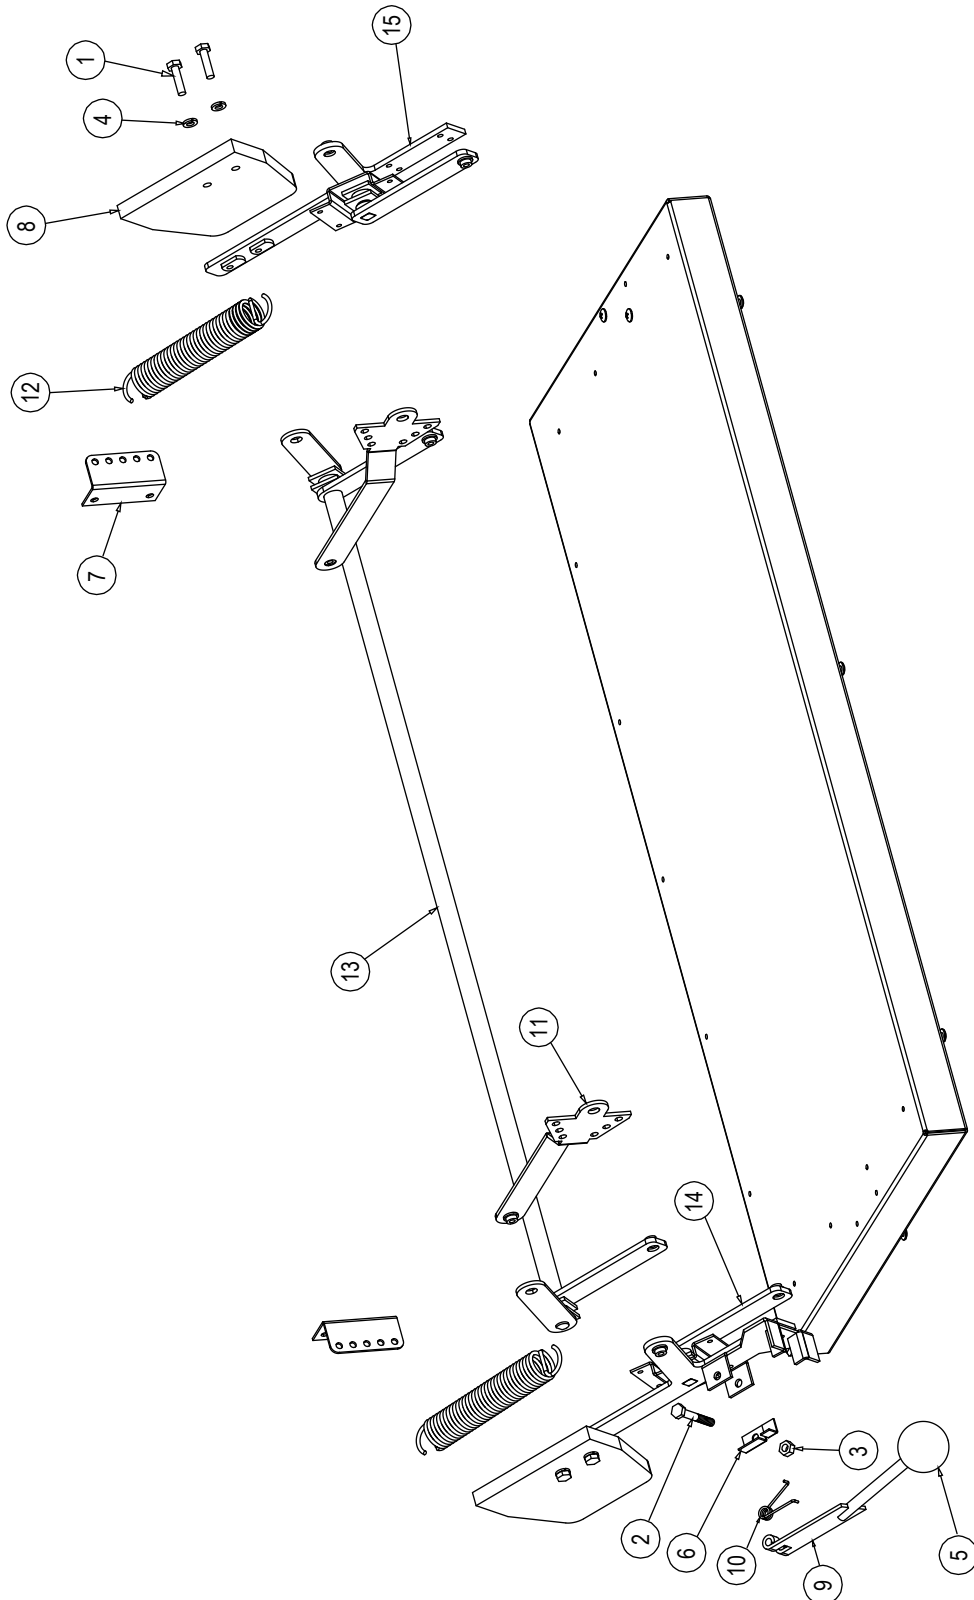

Rack Arm

See drawing on following page

Key	Part Number	Description
1	1146202	BOLT, 1/4-20XI HEX HEAD
2	1146252	BOLT, 1/4-20 X 1 3/4' LONG
3	1146402	NUT 1/4-20, HEX HEAD
4	1146500	WASHER 1/4, LOCK
5	1160475	KNOB, BLACK PHENOLIC, HEAT RESIS
6	1183269	CLIP, RETAINER
7	1183278	BRACKET, SPRING ADJUST
8	1183279	WEIGHT, COUNTER BALANCE
9	1183293	W/A ARM CONNECTOR
10	1183295	SPRING, TORSION, PIVOT HANDLE
11	1183306	W/A ARM CONNECTOR
12	1183311	SPRING, RACK
13	Service	W/A RACK ADJUST
14	1183319	W/A, RACK ADJUST (LEFT)
15	1183320	W/A, RACK ADJUST (RIGHT)

* Quantity of part used may depend on width of section (32", 36", or 48")

* Service means call a Southbend Parts/Service Department (919-729-1000)

** Not shown on drawing

Figure 3

Rack Arm