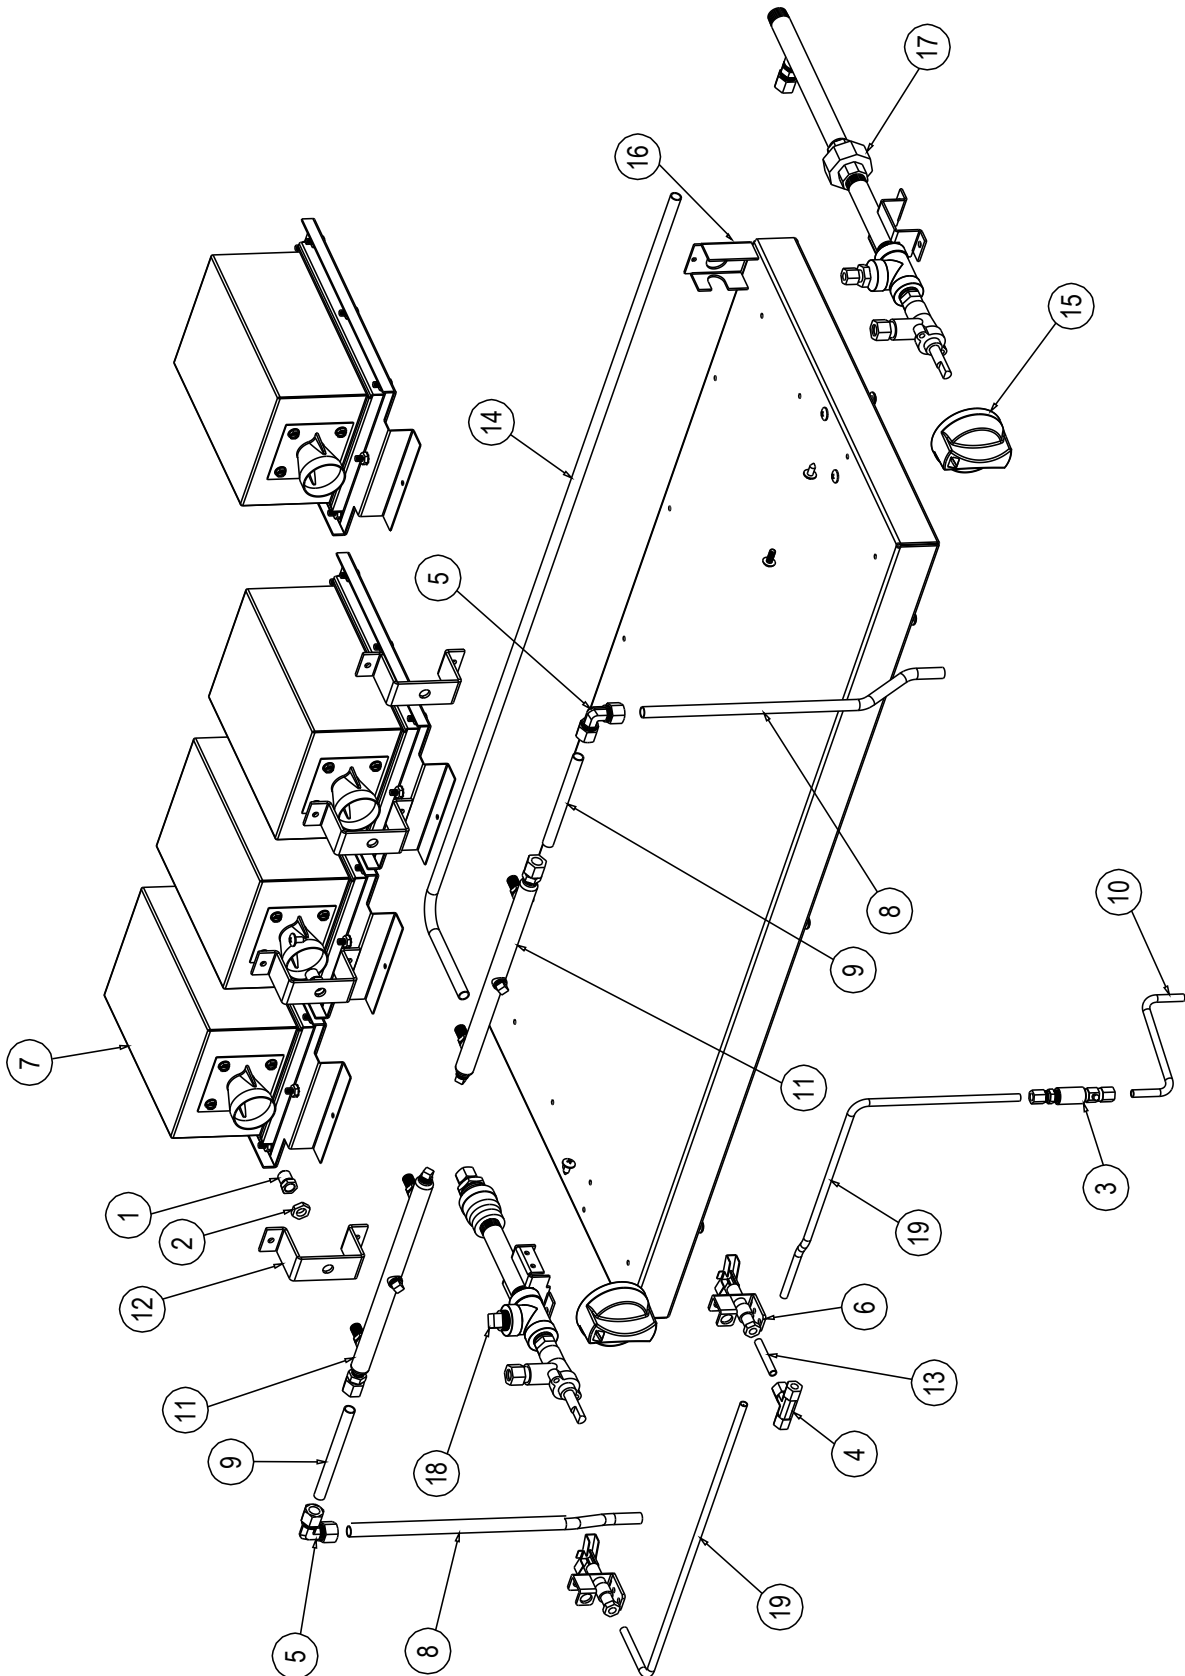

Gas Supply

See drawing on following page

Key	Part Number	Description
1	1008754	ORIFICE HOOD, DRILL # 54 (NATURAL)
	1008764	ORIFICE HOOD, DRILL # 64 (PROPANE)
2	1148301	NUT, BRASS JAM
3	1164085	VALVE ASSEMBLY, PILOT
4	1173524	TEE, 1/4 TUBE COMPR ALL DIRECT
5	1180558	ELBOW 3/8 CC BRASS
6	1182628	PILOT ASM
7	1183246	ASSEMBLY, BURNER
8	1183248	TUBE, BURNER SUPPLY, VERT
9	Service	TUBE, BURNER SUPPLY, HORIZ
10	1183264	TUBE, FLEX 1/4" X 9"
11	Service	ASSEMBLY, MANIFOLD
12	1183332	BRACKET, ORIFICE
13	1185152	TUBE 1/4"
14	Service	TUBE, VALVE SUPPLY
15	1189600	KNOB, SECTIONAL
16	1190775	BRACKET, TAILPIPE
17	1195454	ASSEMBLY, MANIFOLD SUPPLY, NATURAL (RIGHT)
	1195457	ASSEMBLY, MANIFOLD SUPPLY, PROPANE (RIGHT)
18	1195455	ASSEMBLY, MANIFOLD SUPPLY, NATURAL (LEFT)
	1195449	ASSEMBLY, MANIFOLD SUPPLY, PROPANE (LEFT)
19	1183310	TUBE, FLEX 1/4" X 15"

* Quantity of part used may depend on width of section (32", 36", or 48")
* Service means call a Southbend Parts/Service Department (919-729-1000)
** Not shown on drawing

Figure 4

Gas Supply