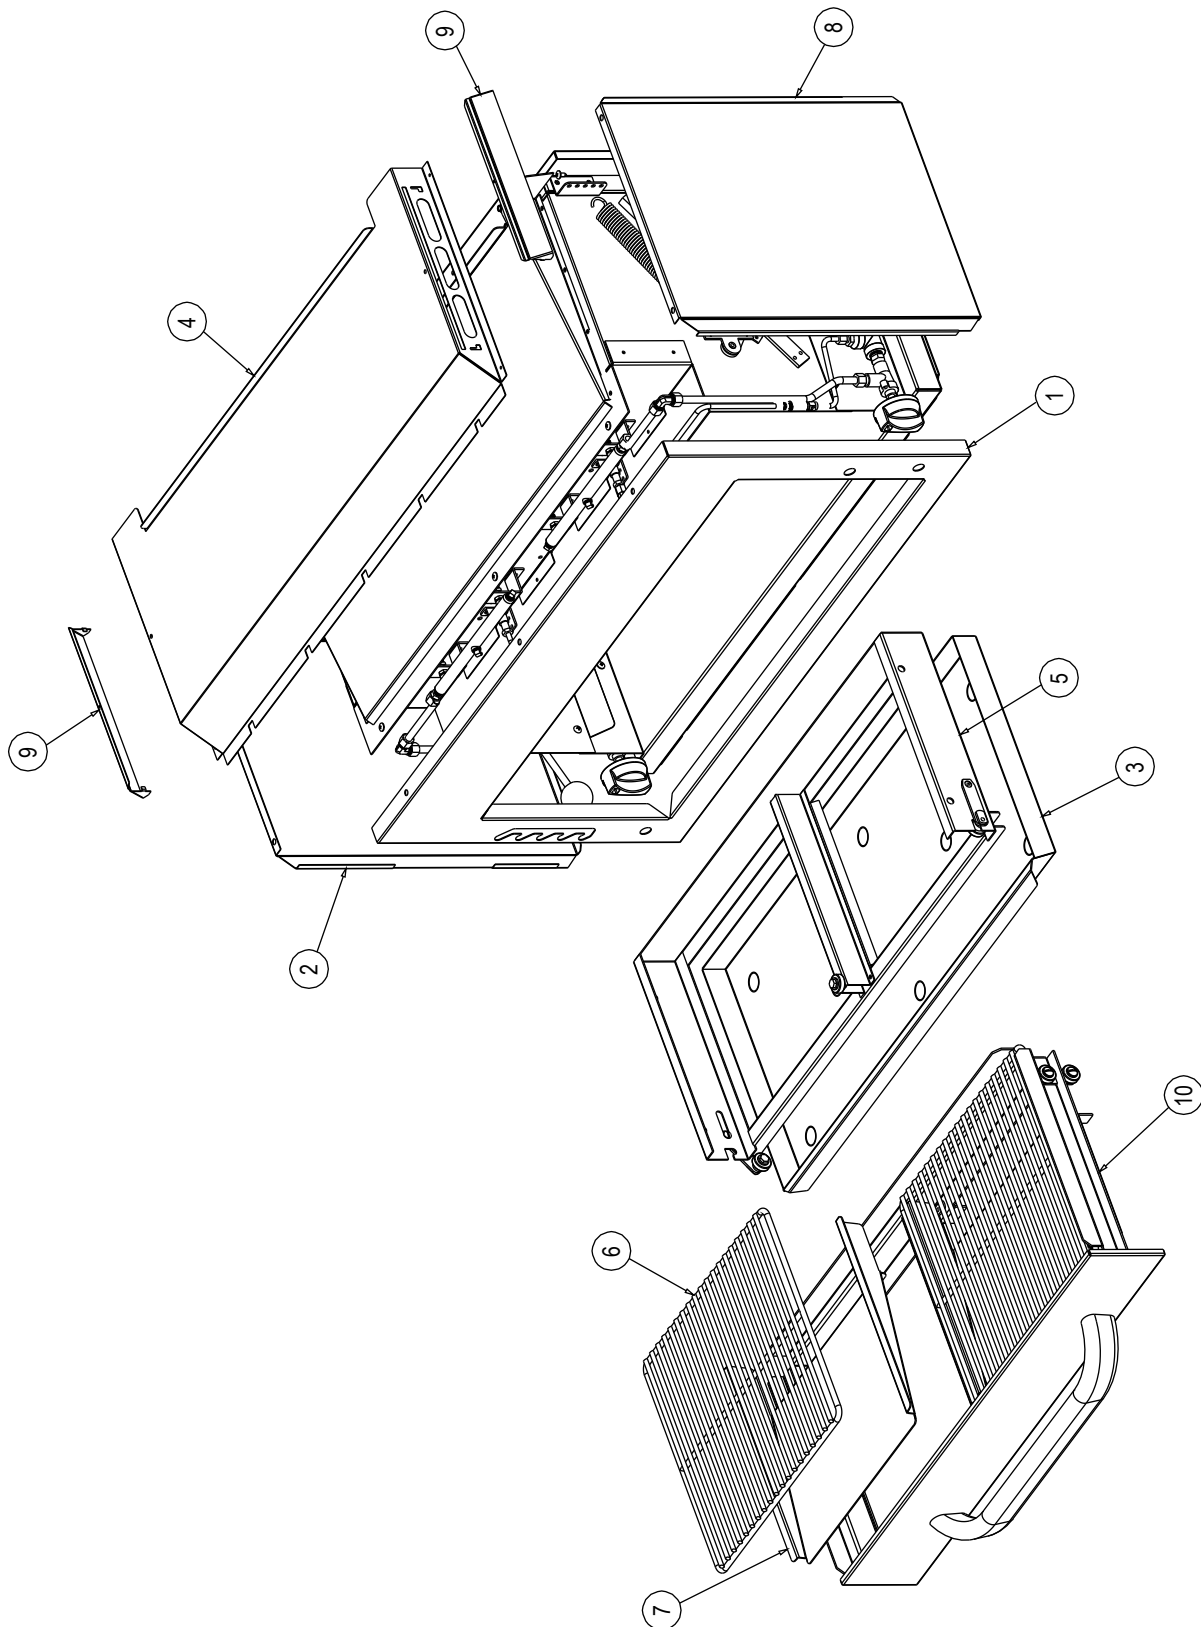

Infrared/Radiant Compact Salamander

See drawing on following page

Key	Part Number	Description
1	Service	FRONT, BODY
2	1183202	BODY SIDE, LEFT
3	Service	GREASE DRAWER
4	Service	COVER
5	Service	ASSEMBLY, RACK PLATFORM
6	Service	RACK, INFRARED
7	Service	DRIP PAN
8	1183323	BODY SIDE, RIGHT
9	1187770	SHIELD, SPLASH
10	Service	ASSEMBLY, RACK CARRIAGE

* Quantity of part used may depend on width of section (32", 36", or 48")

* Service means call a Southbend Parts/Service Department (919-729-1000)

** Not shown on drawing

Figure 1

Infrared/Radiant Compact Salamander

Key	Part Number	Description
1	1146202	BOLT, 1/4-20XI HEX HEAD
2	1146252	BOLT, 1/4-20 X 1 3/4' LONG
3	1146402	NUT 1/4-20, HEX HEAD
4	1146500	WASHER 1/4, LOCK
5	1160475	KNOB, BLACK PHENOLIC, HEAT RESIS
6	1183269	CLIP, RETAINER
7	1183278	BRACKET, SPRING ADJUST
8	1183279	WEIGHT, COUNTER BALANCE
9	1183293	W/A ARM CONNECTOR
10	1183295	SPRING, TORSION, PIVOT HANDLE
11	1183306	W/A ARM CONNECTOR
12	1183311	SPRING, RACK
13	Service	W/A RACK ADJUST
14	1183319	W/A, RACK ADJUST (LEFT)
15	1183320	W/A, RACK ADJUST (RIGHT)