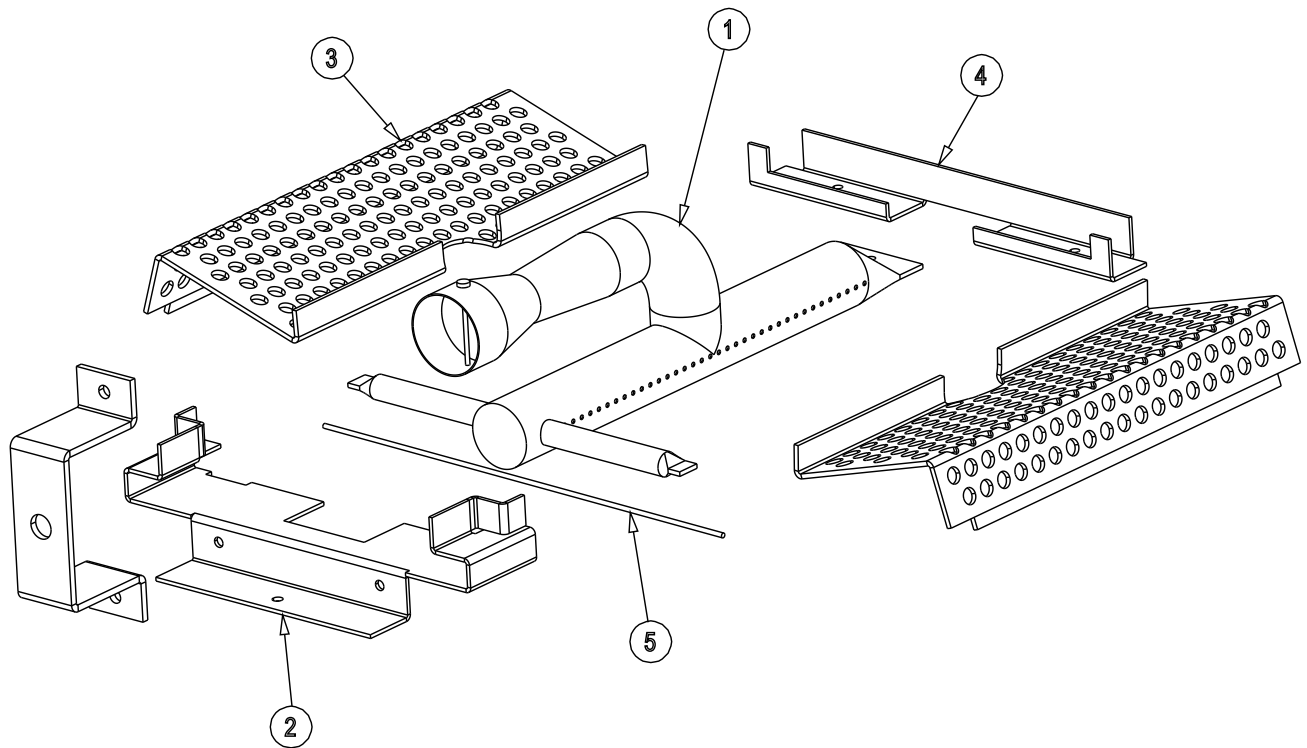

Radiant Burner

Key	Part Number	Description
1	1188958	BURNER, RADIANT
2	1188960	BRACKET BURNER
3	1188961	RADIANT
4	1188962	BRACKET, TILE SUPPORT
5	1189158	RETAINER WIRE