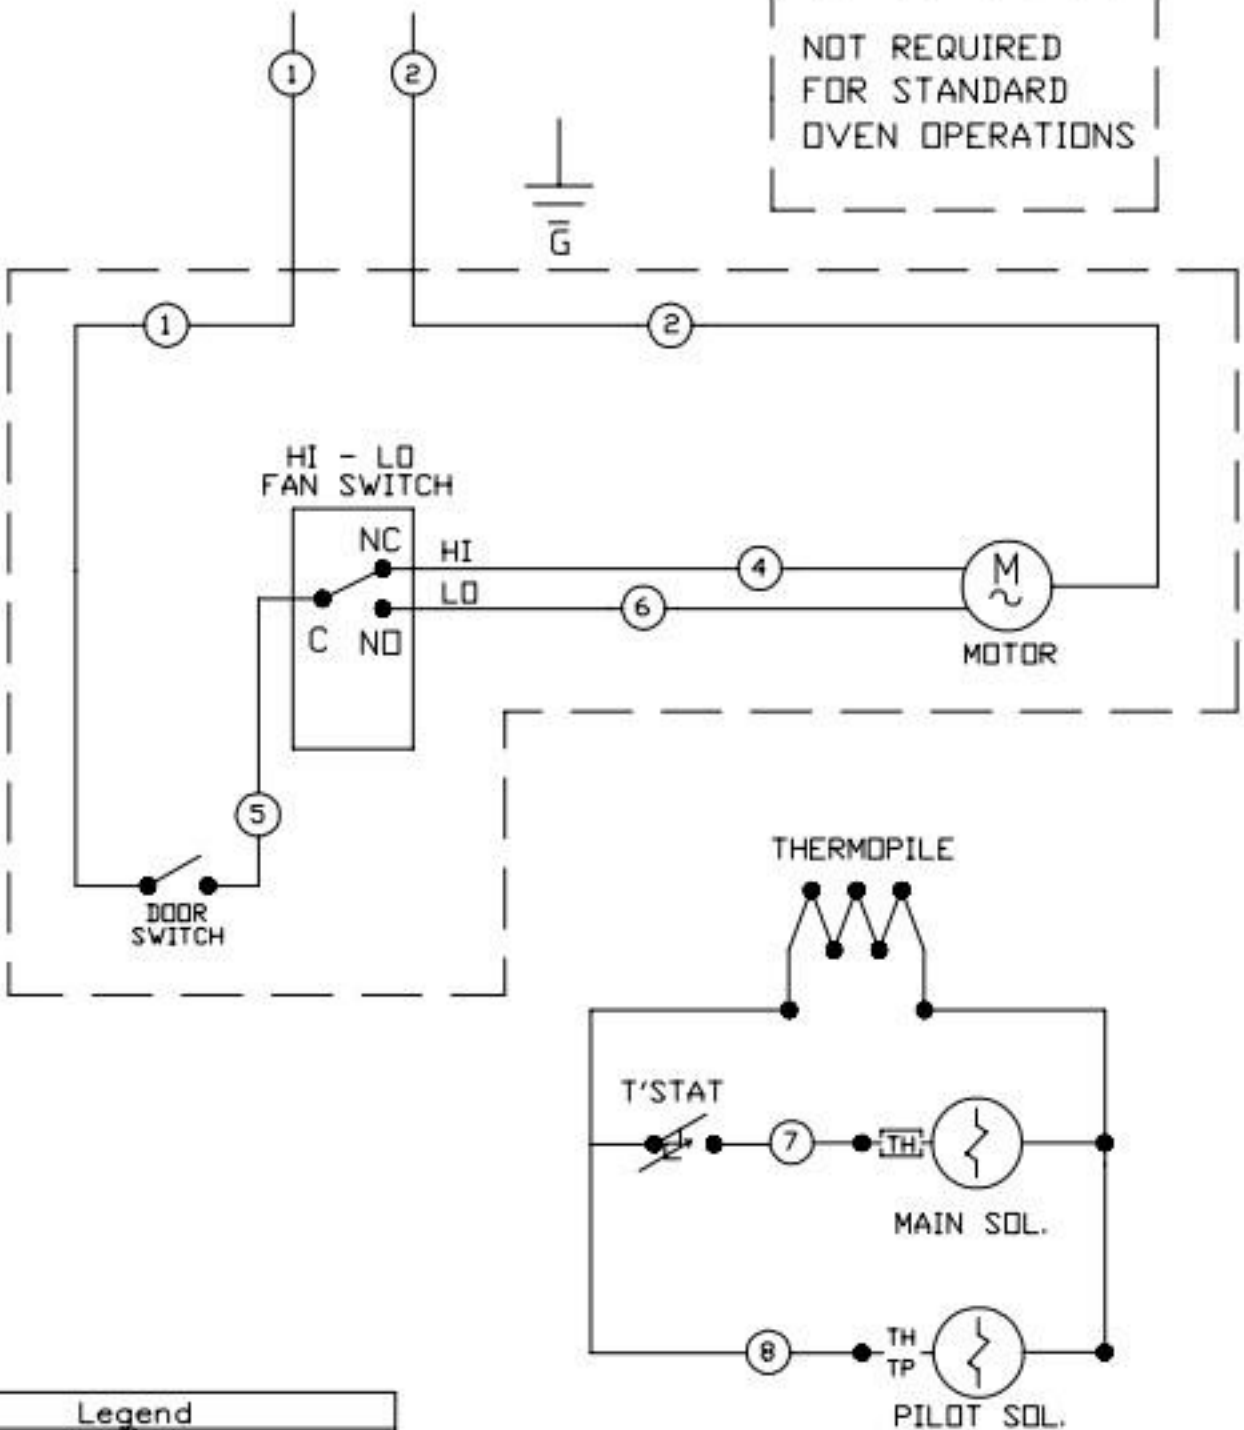

POWER SWITCH

HI - LO

22 HI
23 LO

INDICATOR

18 14
MAIN SOL.

12 14
PILOT SOL.

13 15
SPARK MODULE

10 11
D.SWITCH

T'STAT
8 9

FLAME SWITCH
16 17

NOT REQUIRED
FOR STANDARD
OVEN OPERATIONS

Legend	
○	WIRE NO'S
●	CONNECTIONS

VOLTAGE	110	120	220	240
PHASE	SINGLE	SINGLE	SINGLE	SINGLE
AMPERAGE	15	15	20	20

NOTICE: THIS WIRING DIAGRAM
WAS CURRENT AS BUILT

WIRING DIAGRAM
110/120 V & 220/240 V
SECTIONAL RANGE

P/N
1189815