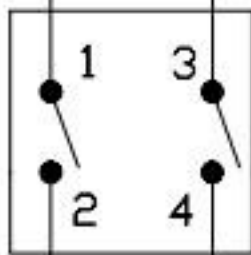

POWER SWITCH

HI - LO

22 HI
23 LO

INDICATOR

18 14
MAIN SOL.

12 14
PILOT SOL.

13 15
SPARK MODULE

10 11
D.SWITCH

T'STAT
8 9

FLAME SWITCH
16 17

NOT REQUIRED
FOR STANDARD
OVEN OPERATIONS

Legend	
○	WIRE NO'S
●	CONNECTIONS

VOLTAGE	110	120	220	240
PHASE	SINGLE	SINGLE	SINGLE	SINGLE
AMPERAGE	15	15	20	20

NOTICE: THIS WIRING DIAGRAM
WAS CURRENT AS BUILT