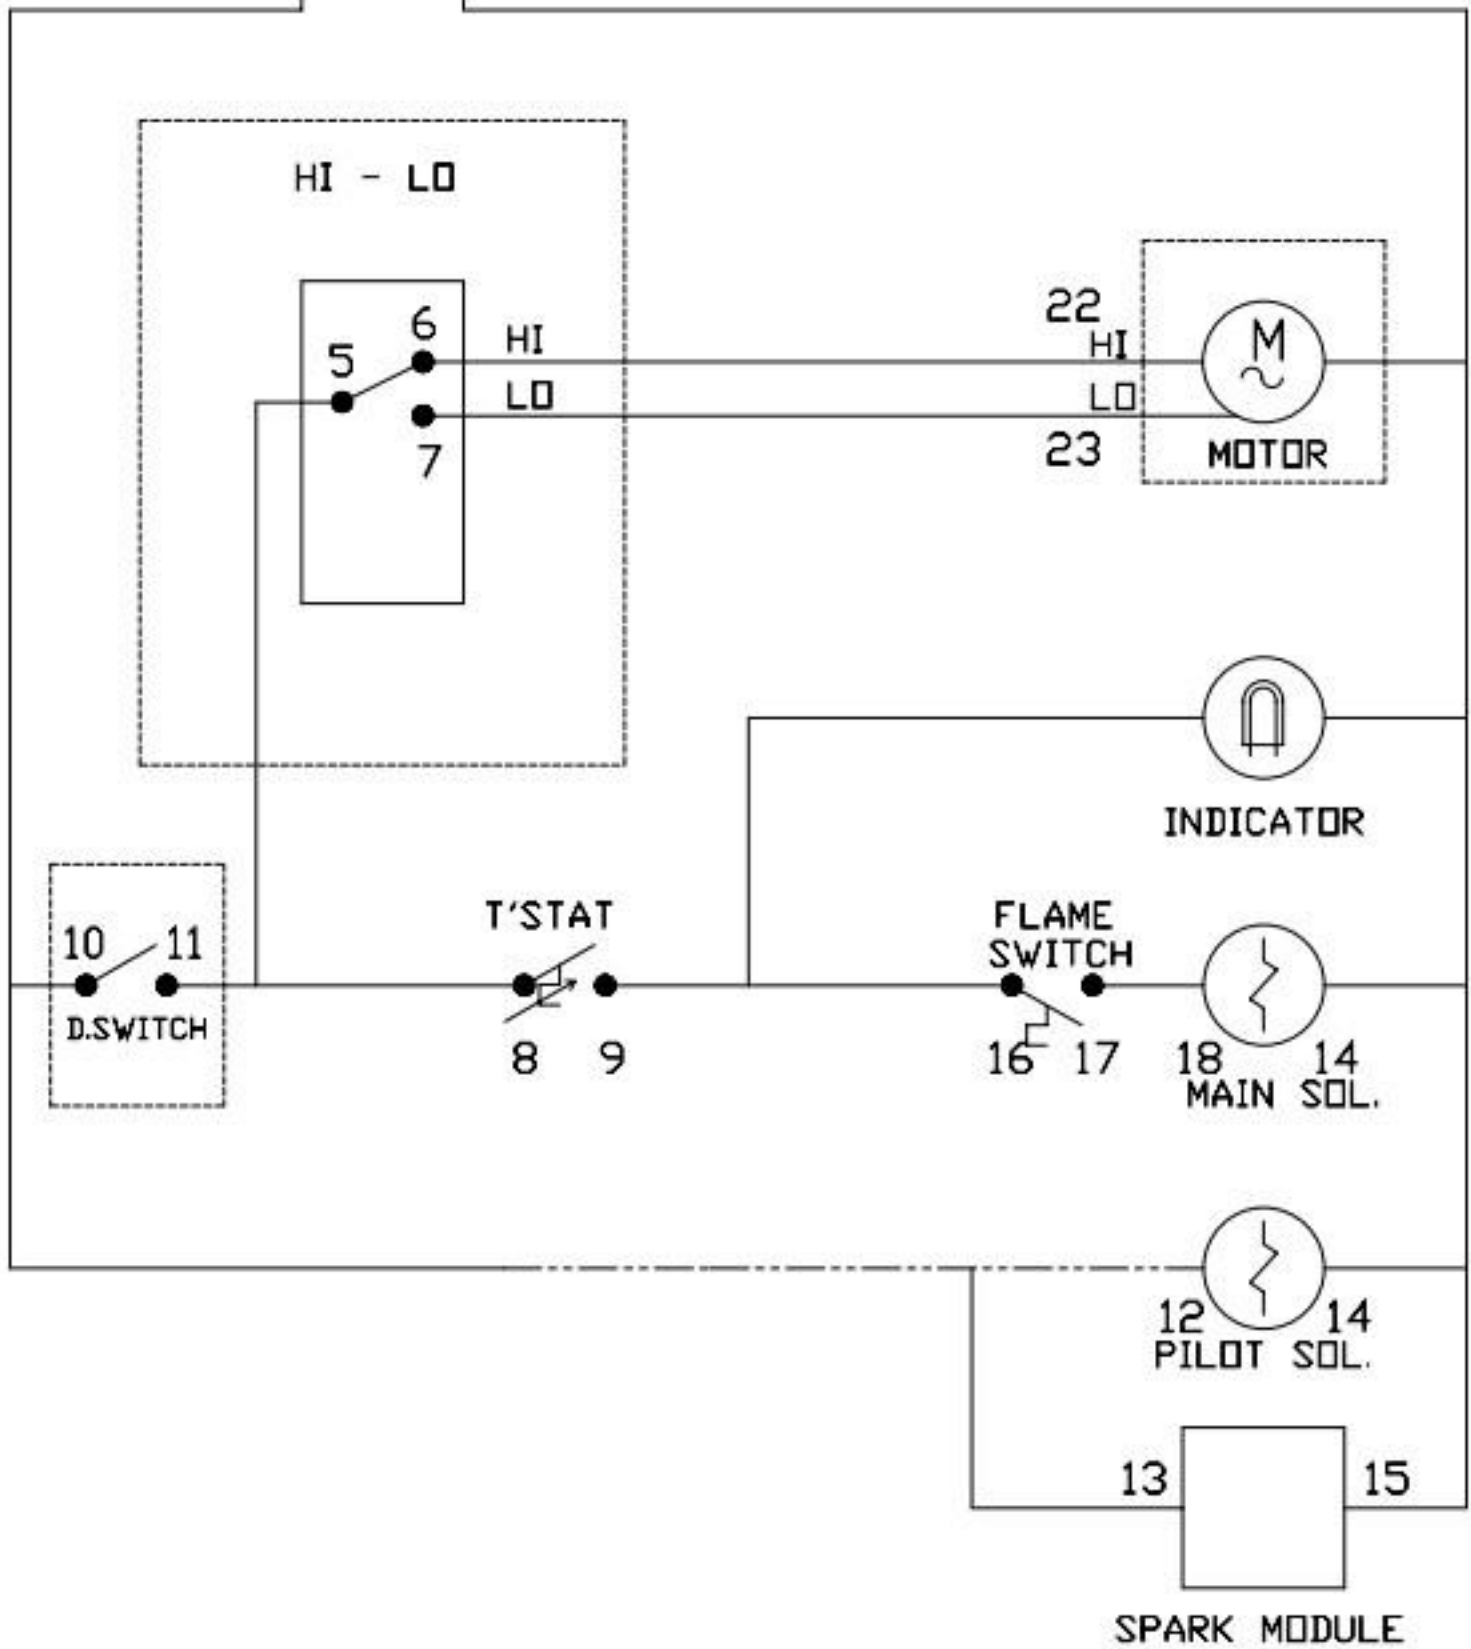

POWER SWITCH

HI - LO

22 HI
23 LO

INDICATOR

18 14
MAIN SOL.

12 14
PILOT SOL.

13 15
SPARK MODULE

10 11
D.SWITCH

T'STAT
8 9

FLAME SWITCH
16 17

NOT REQUIRED
FOR STANDARD
OVEN OPERATIONS

Legend	
○	WIRE NO'S
●	CONNECTIONS

VOLTAGE	110	120	220	240
PHASE	SINGLE	SINGLE	SINGLE	SINGLE
AMPERAGE	15	15	20	20

NOTICE: THIS WIRING DIAGRAM
WAS CURRENT AS BUILT

WIRING DIAGRAM
110/120 V & 220/240 V
SECTIONAL RANGE

P/N
1189815