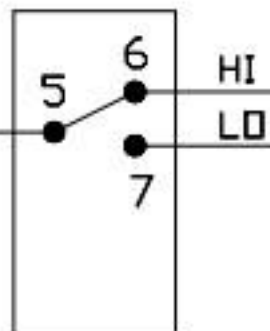

POWER SWITCH

HI - LO

22 HI
23 LO

INDICATOR

18 14
MAIN SOL.

12 14
PILOT SOL.

13 15
SPARK MODULE

10 11
D.SWITCH

T'STAT
8 9

FLAME SWITCH
16 17

NOT REQUIRED
FOR STANDARD
OVEN OPERATIONS

Legend	
○	WIRE NO'S
●	CONNECTIONS

VOLTAGE	110	120	220	240
PHASE	SINGLE	SINGLE	SINGLE	SINGLE
AMPERAGE	15	15	20	20

NOTICE: THIS WIRING DIAGRAM
WAS CURRENT AS BUILT

WIRING DIAGRAM
110/120 V & 220/240 V
SECTIONAL RANGE

P/N
1189815