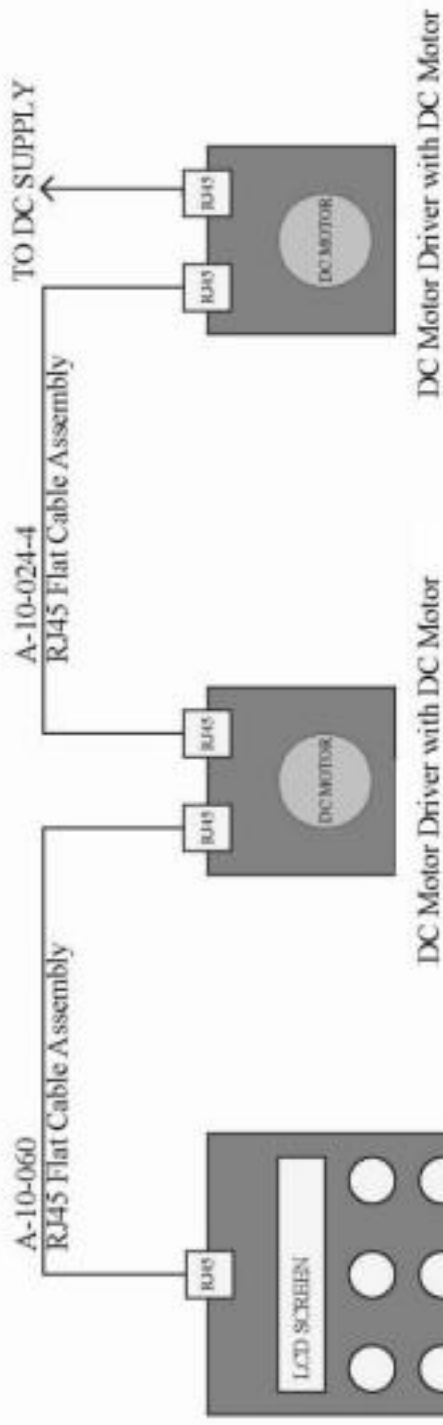

Wiring Diagram

E-13-116 (6.56ft/2m) or E-13-014 (9.84ft/3m Power Cord)

External Power Supply Model

Internal Power Supply Model

18 Button Panel Assembly