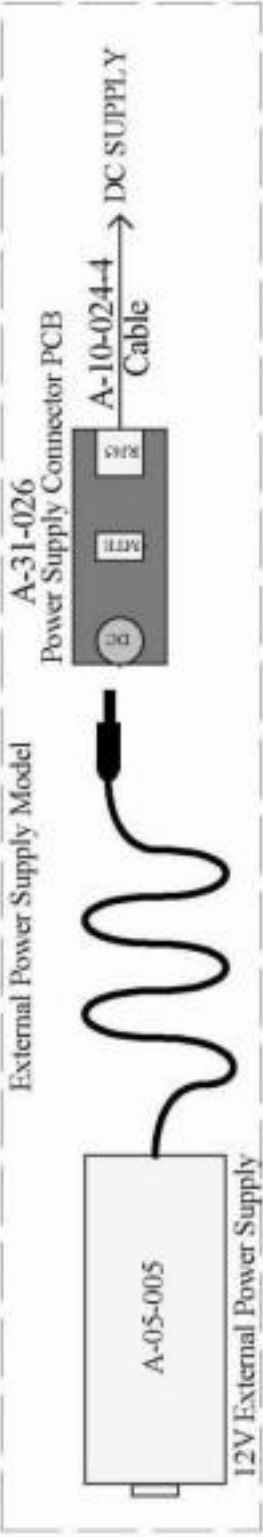

Wiring Diagram

E-13-116 (6.56ft/2m) or E-13-014 (9.84ft/3m Power Cord)

External Power Supply Model

Internal Power Supply Model

18 Button Panel Assembly