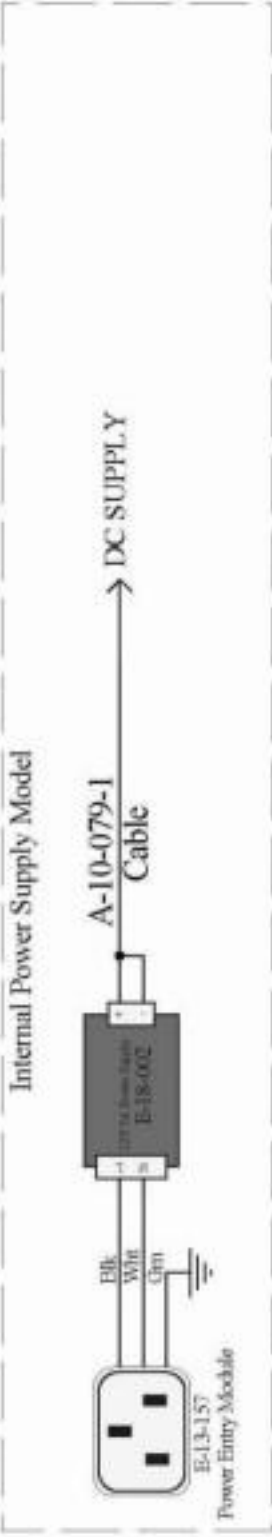

Wiring Diagram

E-13-116 (6.56ft/2m) or E-13-014 (9.84ft/3m Power Cord)

External Power Supply Model

Internal Power Supply Model

18 Button Panel Assembly