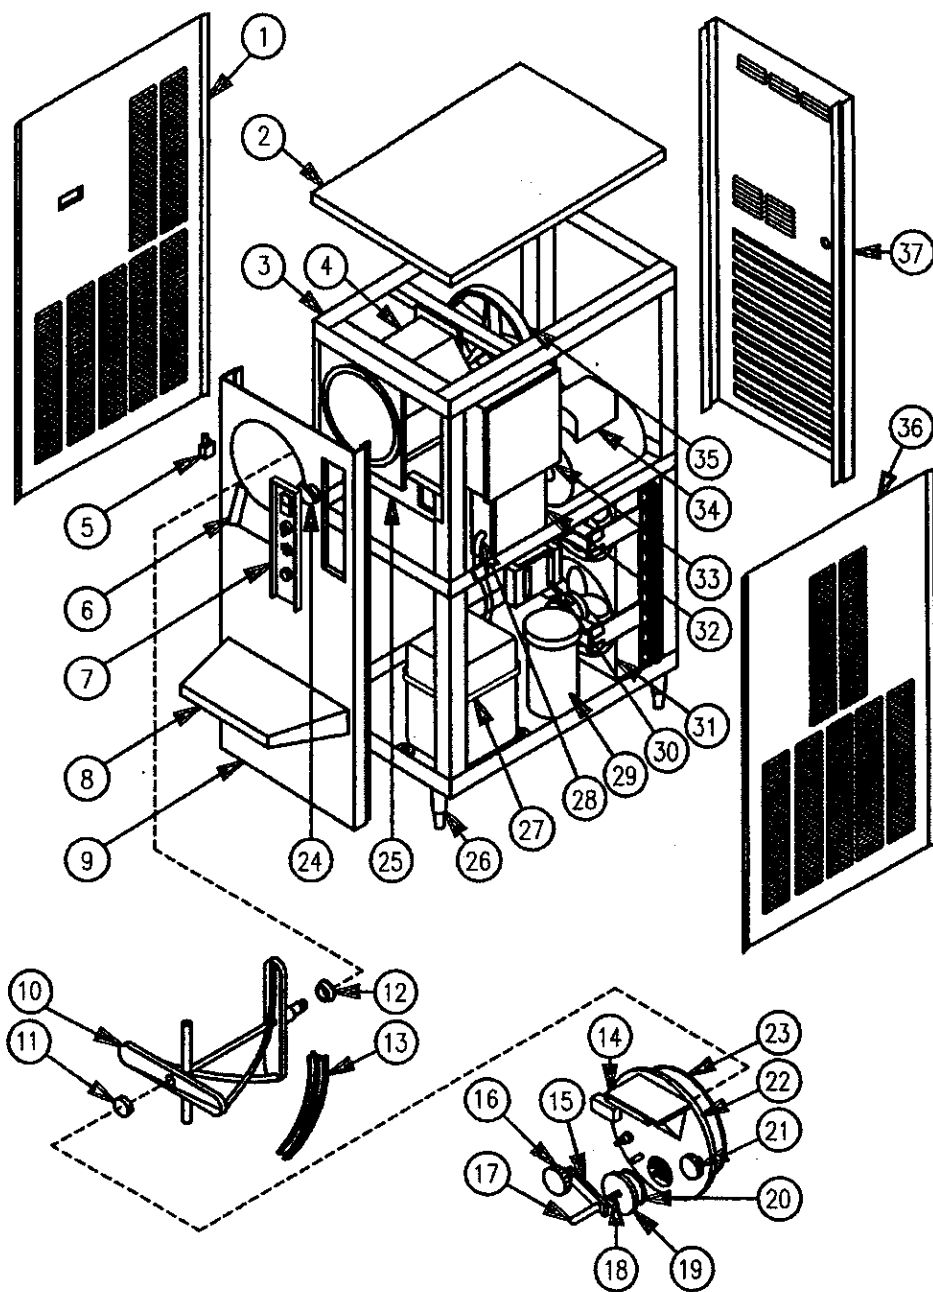

# Saniserv.Net

Parts List  
(230V, 1PH & 3PH, 60 Hz)  
B-10 Batch Freezer

- 1. Left Side Panel .....106821
- 2. Top Panel .....106643
- 3. Frame Assembly .....106609
- 4. Evaporator Assy. ....106601
- 5. Pivot Frame Hinge .....106841
- 6. Deflector Chute .....106642
- Knob (2) ..... 64420
- Drip Chute .....106640
- 7. Control Panel .....106650
- Decal ..... 9607
- Ammeter ..... 70299
- Knob, Selector
- 3 Position BU LT. ....70333
- Switch, LT MTC
- Base 220V (2) .....70334
- Timer ..... 70376
- Reset Button .....512019
- 8. Container Support .....106639
- Support Lug (2) .....106842
- 9. Front Panel .....106641
- 10. Dasher Assembly .....106618
- 11. Bearing Plug .....106813-01
- 12. Rear Seal Assembly .....108541
- 13. Scraper Blade (2) .....106698
- 14. Mix Inlet Hopper Lid .....106820
- 15. Mix Door Pivot Arm .....106634
- 16. Mix Door Pivot Arm Knob .....64065
- 17. Mix Door Handle .....106676
- 18. Mix Door Spring .....64511
- 19. Mix Door .....106633
- 20. Mix Door O-Ring .....541098
- 21. Lug Knob .....106093
- 22. Evaporator Door Assy. ....106627
- 23. Evaporator Door O-Ring .....58962
- 24. Lug .....1056-01
- Lug Bolt .....59957
- 25. Lower Barrel Mount .....106725
- Spacer .....106819
- 26. Legs (4) .....64145
- Optional Caster (4) .....188124
- 27. Compressor, 3HP, 1PH .....75758
- Compressor, 3HP, 3PH .....75757
- 28. Cable, Cap Box, 1PH .....14606
- 29. A/C Receiver .....524018
- Rotolock (2) .....583007
- W/C Receiver .....75115
- 30. Dual Pressure Switch .....552004
- 31. A/C Condenser Assy. ....106843
- A/C Condenser .....75415
- Shroud Assy. ....106645
- Fan Motor (2) .....75138
- Fan Blade(2) .....75312
- W/C Condenser .....75045
- Water Valve .....1593
- Water Valve Bracket .....105873
- 32. Capacitor Box Assy, 1PH .....75762
- 33. W/C Wiring Box Assy, 1PH. ....15664
- W/C Wiring Box Assy, 1PH. ....15707
- Wire Box Cover .....106651
- 34. Dasher Motor, 1PH .....75364
- Dasher Motor, 3PH .....75371
- Motor Support Bracket .....106800
- 35. Drive System
- Drive Pulley .....10639
- Drive Pulley Bushing .....10645
- Driven Pulley .....10640
- Driven Pulley Bushing .....10641
- Poly-V Belt (2) .....58855
- Bearing & Shaft Assy. ....105792
- Bearing Cap .....109270
- 36. Right Side Panel .....106644
- 37. A/C Back Panel .....106648
- W/C Back Panel .....106649