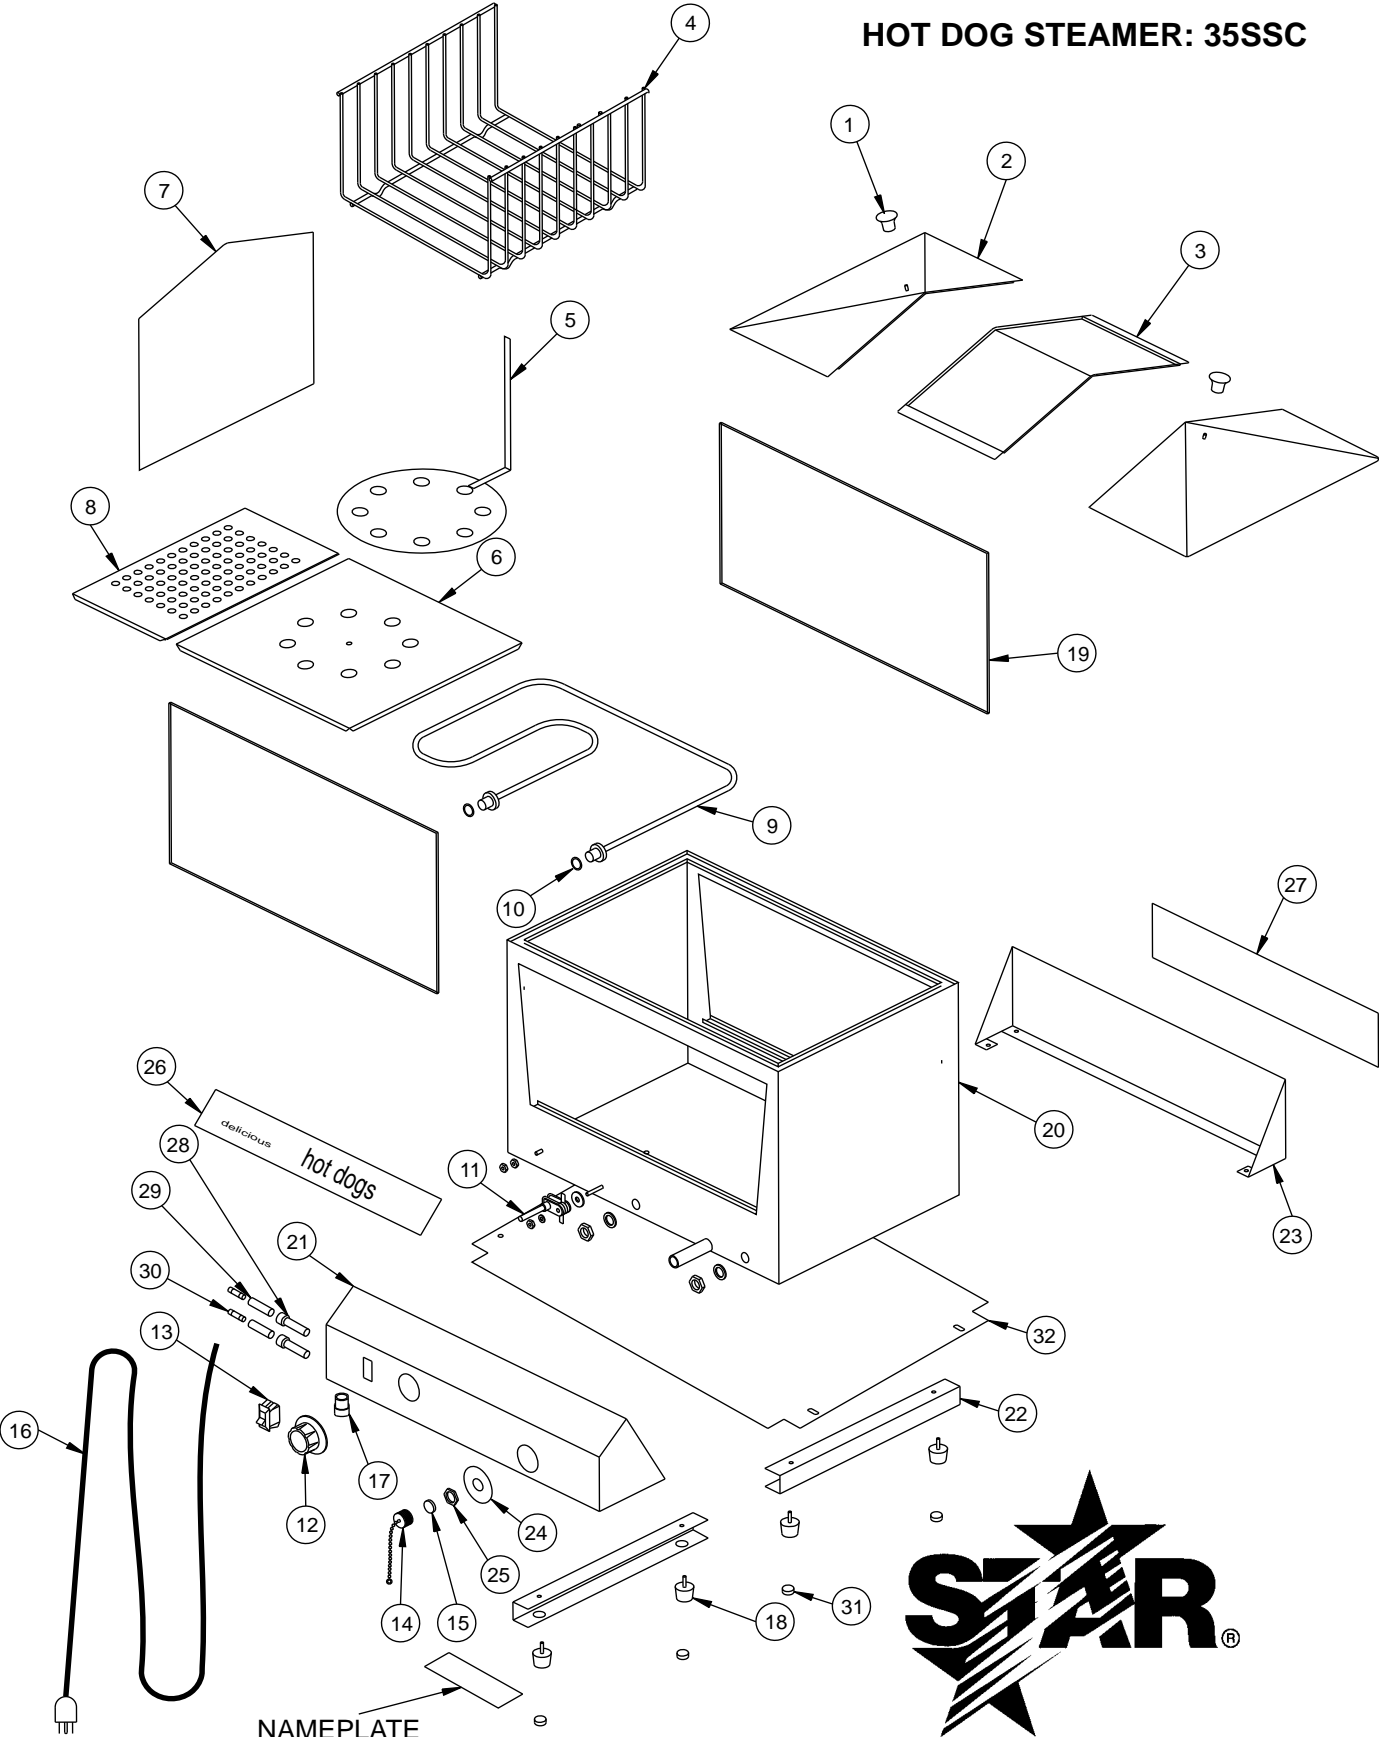

HOT DOG STEAMER: 35SSC

PARTS LIST

June 11, 2012

MODEL 35SSC Steamro, Jr. Classic

Key Number	Part Number	Number Per Unit	Description
1	2R-Z0872	2	KNOB
2	A3-35319	2	END LID ASSEMBLY (INCLUDES KNOB)
3	A3-Y6558	1	COVER - CENTER
4	A3-Z6694	1	BUN RACK ASSEMBLY
5	A3-35312	1	HUMIDITY CONTROL ASSEMBLY
6	A3-Y6388	1	TRAY - BUN
7	A3-Y6384	1	PARTITION
8	A3-Y6383	1	TRAY - HOT DOG
9	2N-Y6366	1	ELEMENT 1000W 120V
	2N-Z2796	1	ELEMENT 1000W 240V (CE MODEL)
10	2I-Y6404	2	O'RING (ELEMENT)
11	2T-Z4189	1	THERMOSTAT
12	2R-Y6353	1	KNOB - THERMOSTAT
13	2E-Y6144	1	SWITCH
14	A3-35219	1	CAP AND CHAIN ASSY (INCLUDES GASKET)
15	2I-9772	1	GASKET - CAP AND CHAIN
16	A3-35314	1	CORD ASSY 120V
	A3-35321	1	CORD ASSY 230V CE
17	2K-7889	1	BUSHING - CORD
18	2A-Y3405	4	FOOT
19	2Q-Y6393	2	GLASS - PLATE (8 1/4" x 17 3/4" x 1/8" DBL STRENGTH) REPLACEMENT GLASS CAN BE PURCHASED LOCALLY
20	PS-35311	1	BODY ASSEMBLY
21	A3-35316	1	CONTROL PANEL ASSEMBLY ON 120V AND 240V MODELS
	A3-35322	1	CONTROL PANEL ASSEMBLY ON 230V CE MODEL
22	A3-Y6391	2	RAIL - BASE
23	A3-Y6395	1	REAR - BASE
24	2M-Y6402	1	COVER PLATE
25	2C-Y6403	1	JAM NUT
26	2M-Y6513	1	SIGN - HOT DOGS REAR (Operator) 2"
27	2M-Y6512	1	SIGN - HOT DOGS FRONT (Customer) 3"
28	2E-Z2145	2	FUSEHOLDER 230V CE MODELS
29	2E-Z2146	2	FUSEHOLDER 230V CE MODELS
30	2E-Z2148	2	FUSE 5A 250V 230V CE MODELS
31	2P-Y3404	4	PLUG - RUBBER
	8A-35T	1	ACCESSORY, JUICE TRAY (optional)
	A3-35225	1	HOT DOG JUICE TRAY WITH RACK (optional)
	PS-35217	1	HOT DOG JUICE TRAY ONLY (optional)
	A3-35218	1	HOT DOG JUICE RACK ONLY (optional)

**IMPORTANT: WHEN ORDERING, SPECIFY VOLTAGE OR TYPE GAS DESIRED
INCLUDE MODEL AND SERIAL NUMBER**

PAGE 1
OF 1

Some items are included for illustrative purposes only and in certain instances may not be available.