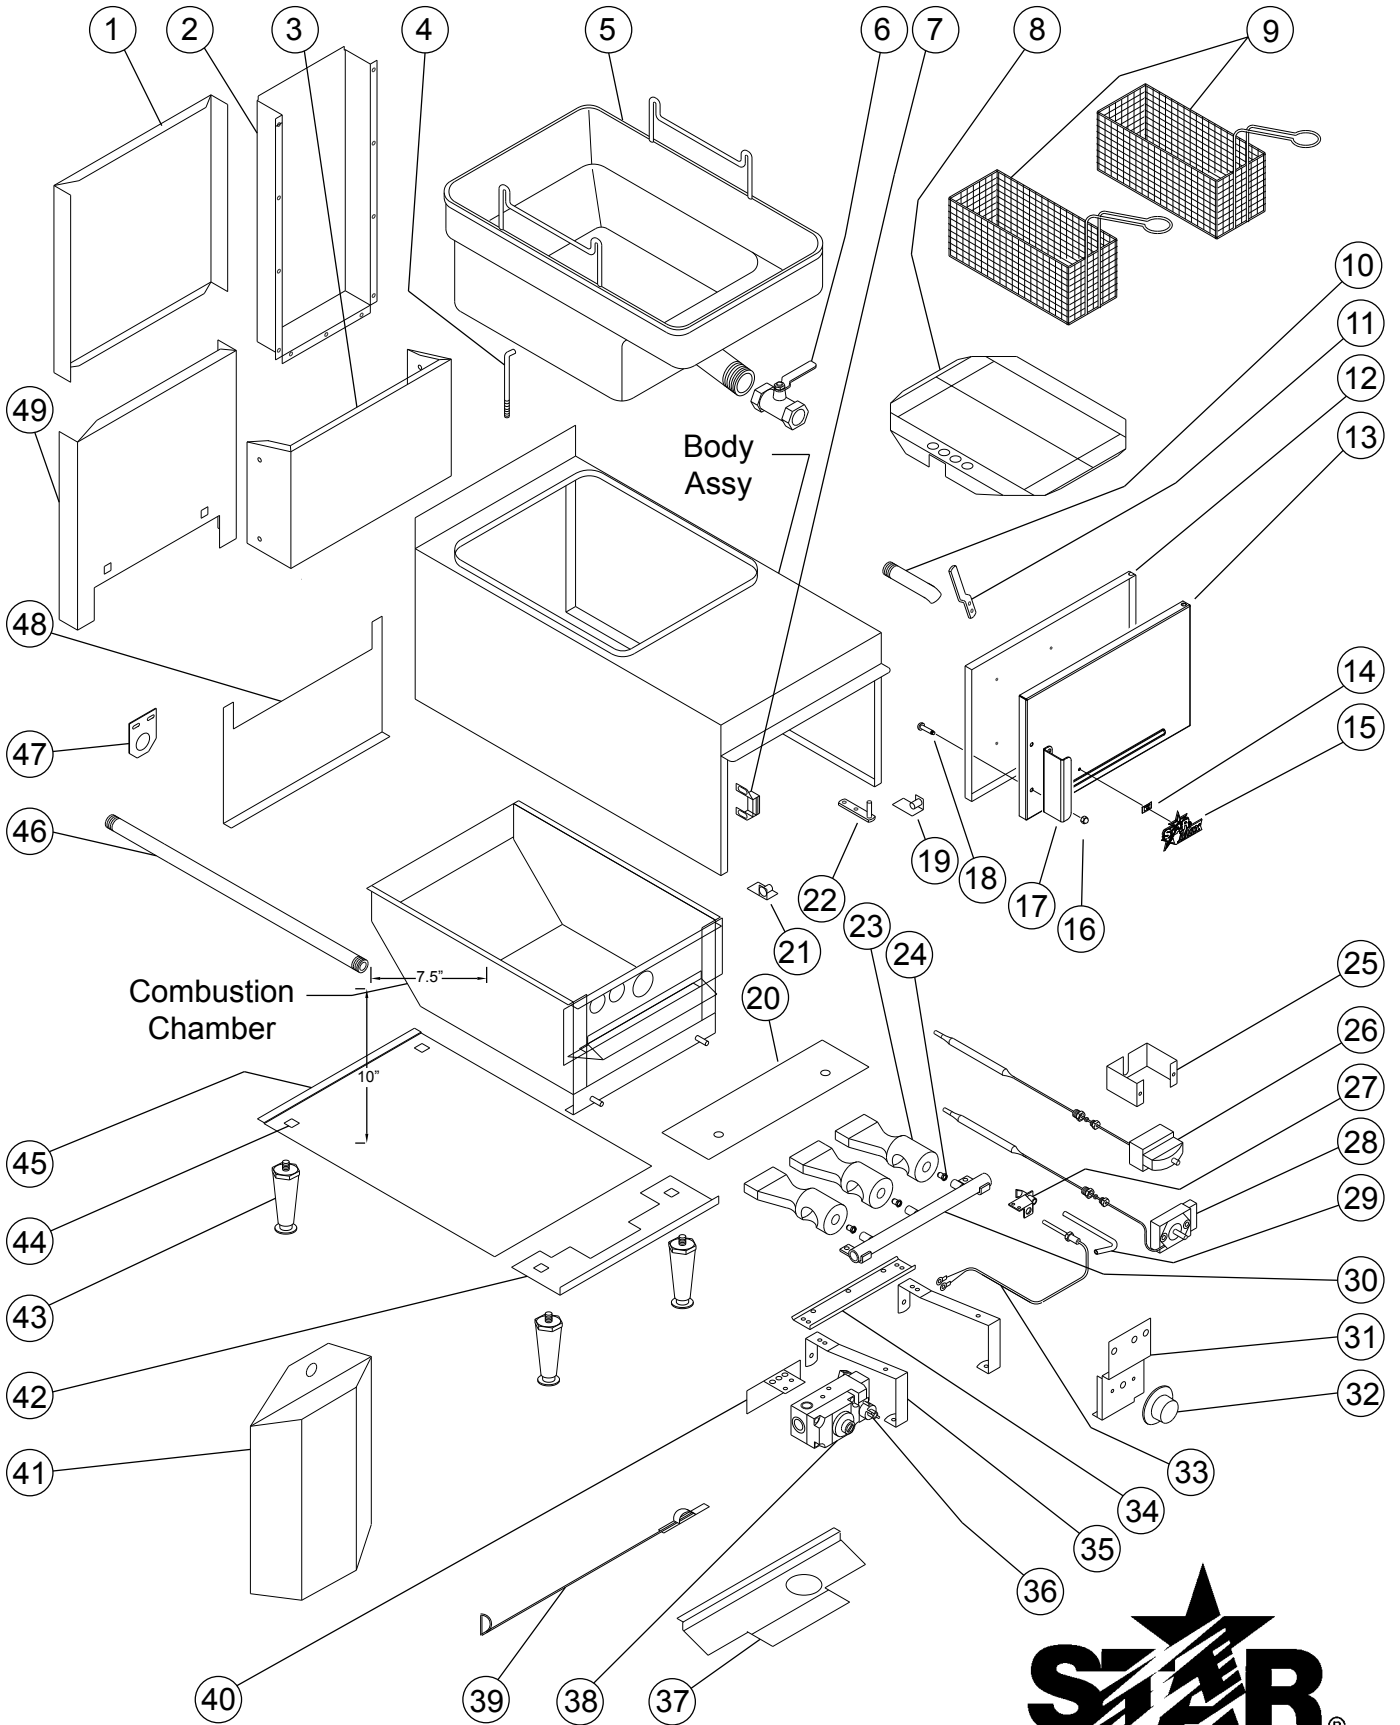

2M-Z15997: Star-Max Gas Deep Fat Fryer

SOME ITEMS ARE INCLUDED FOR ILLUSTRATIVE PURPOSES ONLY AND IN CERTAIN INSTANCES MAY NOT BE AVAILABLE

MODELS: 615FF/630FF

STAR MANUFACTURING INTERNATIONAL, INC.
SK2586 REV. - 05-29-12

PARTS LIST

October 01, 2015, Rev A

Model: 615FF/630FF Star-Max Counter Gas Fryer				
Fig No.	Part No.	Qty	Description	Application
1	E6-Y9732	1	FLUE-COVER REAR	615FF
	E6-Y9875			630FF
2	E6-Y9730	1	FLUE-REAR	615FF
	E6-Y9873			630FF
3	E6-Y9731	1	FLUE-COVER FRONT	615FF
	E6-Y9874			630FF
4	2A-Y9751	2	HOOK-KETTLE	
5	E6-615015	1	KETTLE ASSY	615FF
	E6-630015			630FF
6	2V-Z0312	1	VALVE DRAIN	
7	2C-9788	1/2	CATCH-MAGNET	615FF/630FF
8	E6-615017	1	CRUMB TRAY ASSY w/Handle	615FF
	E6-630014		CRUMB TRAY ASSY	630FF
9	2B-115774	1	BASKET LEFT	615FF
	2B-115775		BASKET RIGHT	615FF
	2B-Y8846		BASKET RIGHT	630FF
	2B-Y8847		BASKET LEFT	630FF
10	E4-404033	1	DRAIN FITTING	
11	2C-Z3658	1	CLIP-TUBE	
12	E6-Y9650	1	DOOR LINER	615FF
	E6-Y9880			630FF
13	E6-Z15971	1	DOOR PANEL	615FF
	E6-Z15972			630FF
14	2C-8477	3	TINNERMAN CLIP	
15	2M-Z15804	1	STAR-MAX LOGO	
16	2C-2559	2/4	NUT ACORN 10-24	615FF/630FF
17	E6-Z15964	1/2	HANDLE	615FF/630FF
18	2A-Y9925	2/4	SCREW	615FF/630FF
19	E6-630012	1	BRACKET RIGHT	630FF
20	E6-Y9043	1	DEFLECTOR-FLAME	630FF
21	E6-630011	1	BRACKET LEFT	630FF
22	E4-404015	1	HINGE PIN RETAINER ASSY	615FF
23	E2-215024	3/6	BURNER	615FF/630FF
24	2A-7756	3	ORIFICE, LP (#63)	615FF
	2A-9368	6	ORIFICE, LP (#61)	630FF
	2A-Y1255	3	ORIFICE, NAT (#52)	615FF
	E6-Y9943	6	ORIFICE, NAT (#50)	630FF
25	E6-Y9952	1	SHIELD - HIGH LIMIT	615FF
26	2T-Y9266	1	SAFETY THERMOSTAT	
27	2J-Y9690	1	PILOT, NATURAL GAS	
	E6-Y9691		PILOT, PROPANE	
28	2T-Z6007	1	THERMOSTAT	
29	E6-Y9726	1	PIPE-PILOT	630FF
	E6-Y9954		PIPE-PILOT	615FF
30	E6-615010	1	MANIFOLD ASSEMBLY	615FF
	E6-630010			630FF