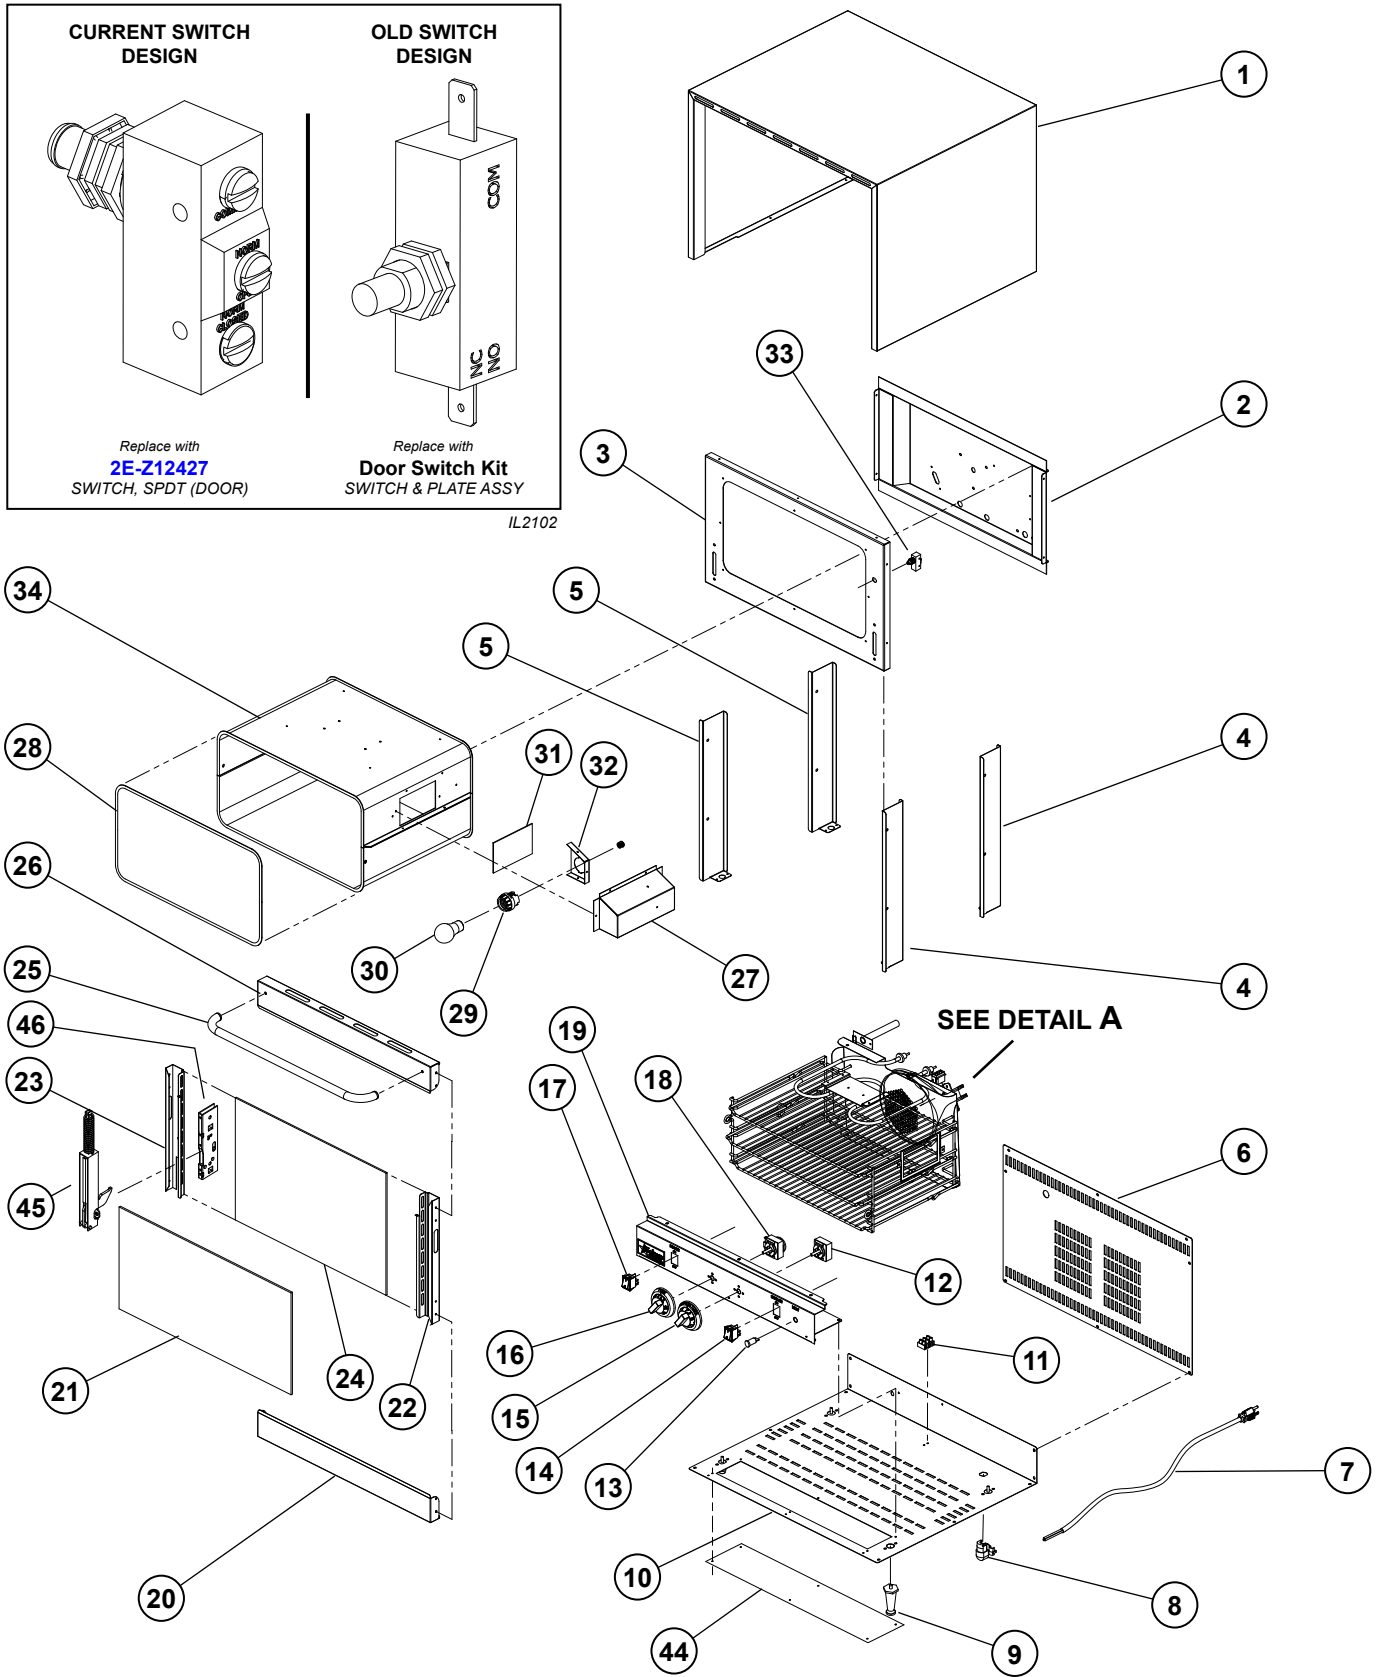

2M-Z10761: Holman Electric Countertop Convection Oven