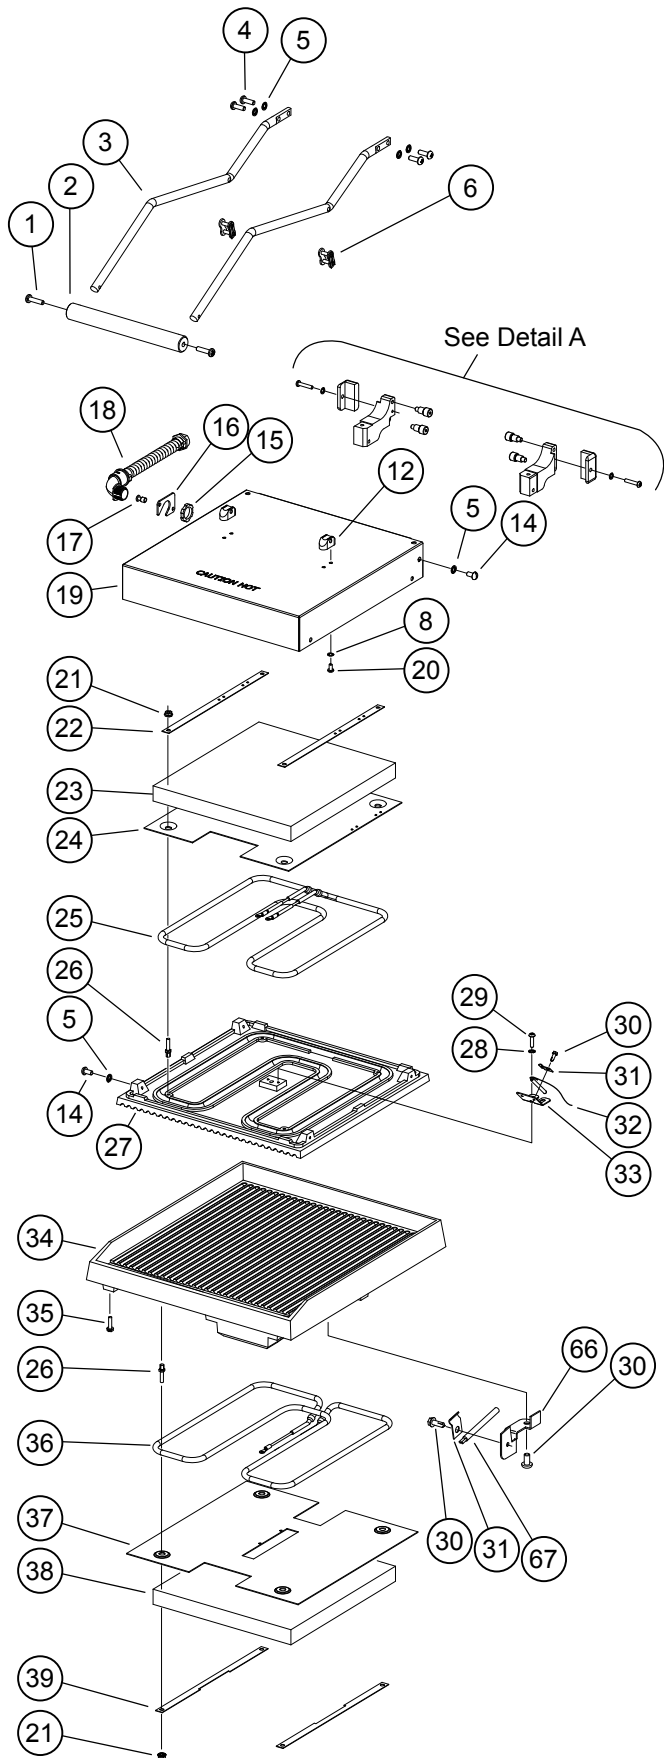

CG/GR14E TWO SIDED GRILLS WITH ELECTRONIC TIMERS

Model: CG/GR14E & CG/GR14IE w/Electronic Timers

SK2580, Rev. D, 3/20/2014

PARTS LIST

November 17, 2015

Model: CG14E/IE & GR14E/IE, 14" ProMax Grills				
Fig No	Part Number	Qty	Description	Application
1	2C-Z2992	2	BOLT 1/4-20X1 PHP STL NP	
	2C-Z6933		1/4-20X1" L HEX BOLT	GR14IEPE
2	2V-Z11395	1	HANDLE	
	2V-Z2989		HANDLE 14"	GR14IEPE
3	2B-Z14019	2	ARM, STANDARD 45 DEG.	
	2B-Z2987		ARM, 14"	GR14IEPE
4	2C-1523	4	SCREW 1/4-20X3/4 SS RHP	
5	2C-08-07-0262	14	WASHER, SS 1/4 INT - LOCK	
6	2A-Z11676	2	CHAIN LINK, 50SS	
12	2V-Z11388	2	LINK ASSY BASE, TOP	
14	2C-1512	8	SCREW 10-24X3/8 RHP STL	
15	2E-Z3768	1	LOCKNUT, CONDUIT, 1/2 IN.	
16	D9-Z11751	1	PLATE, TOP CONDUIT KEEPER	
	2A-Z3827		PLATE STAMPING - CONDUIT	GR14IEPE
17	2C-Y3999	2	RIVET 3/16X.44 POP AL SM	
	2C-Z3917		RIVET, POP .188	GR14IEPE
18	2E-Z11699	1	CONDUIT, 1.2' 90 DEG	
	2E-Z2898		CONDUIT ASSY, PTFE	GR14IEPE
19	D9-Z14020	1	TOP HOUSING, LEFT, 14"	
	D9-Z4849		HOUSING TOP, 14"	GR14IEPE
20	2C-1512	7	SCREW 10-24X3/8 RHP STL	
21	2C-Z2893	8	NUT 10-24 HEX STL ZP	
22	D9-Z13099	2	BRACKET, INSULATION	
23	D9-Z2888	1	INSULATION - 14"	
24	D9-Z2075	1	TOP ELEMENT/INS. PLATE/14	
25	D9-GR0514	1	ELEMENT	CG14E-120VC, GR14E-120VC
	D9-GR0535		ELEMENT ASSY	CG/GR14E-230V, 240V
	D9-GR0618		ELEMENT	GR14IEPE-208
	PS-GR0563		ELEMENT 2N-Z2391	CG/GR14IE-230/240V, CG/GR14IEA-230/240V, CG14IEGT230/240
26	2C-08-07-0285	8	SCREW 10-24X3/4X3/8 TYPE	
27	2F-Z1946	1	CASTING, GR. TOP, ALUM. -14	CG14E
	2F-Z1948		CASTING, SM, TOP, IRON-14"	GR14IE
	2F-Z1950		CASTING, GR, TOP, IRON-14"	CG14IE
	2F-Z7786		TOP CASTING, SM AL, -14"	GR14E
28	2C-1827	3	WASHER #10 EXT STL NP	
29	2C-1515	2	SCREW 10-24X.75 ST RH NP	
30	2C-8833	2	SCREW 8-18X1/2 HEX STL NP	
31	2C-Z3350	2	HALF CLAMP .188 D STL ZP	
32	2E-Z3278	1	RTD PROBE - 48" LONG WIRE	
33	D9-Z14856	1	BRACKET, PROBE MOUNT	
34	2F-Z11953	1	BOT. CAST.SMOOTH 14 ALUM	GR14E
	2F-Z11954		BOT. CAST.GROOVED 14 ALUM	CG14E
	D9-Z15402		MACH., 14" IRON, GRV BTM	CG14IE
	D9-Z15403		MACH., 14" IRON, SMT BTM	GR14IE, CG14IEGT, GR14IEPE
	D9-GR0077		CASTING BOTTOM ASSY	GR14IEPE
35	2C-08-07-0117	5	SCREW 10-24X3/4 FZA	
36	D9-GR0513	1	ELEMENT	CG14E-120VC, GR14E-120VC
	D9-GR0534		ELEMENT ASSY	CG/GR14E-230V, 240V
	D9-GR0562		ELEMENT 14" BOTTOM 1800W, 208/240V	CG/GR14IE-230/240V, CG/GR14IEA-230/240V, CG14IEGT230/240