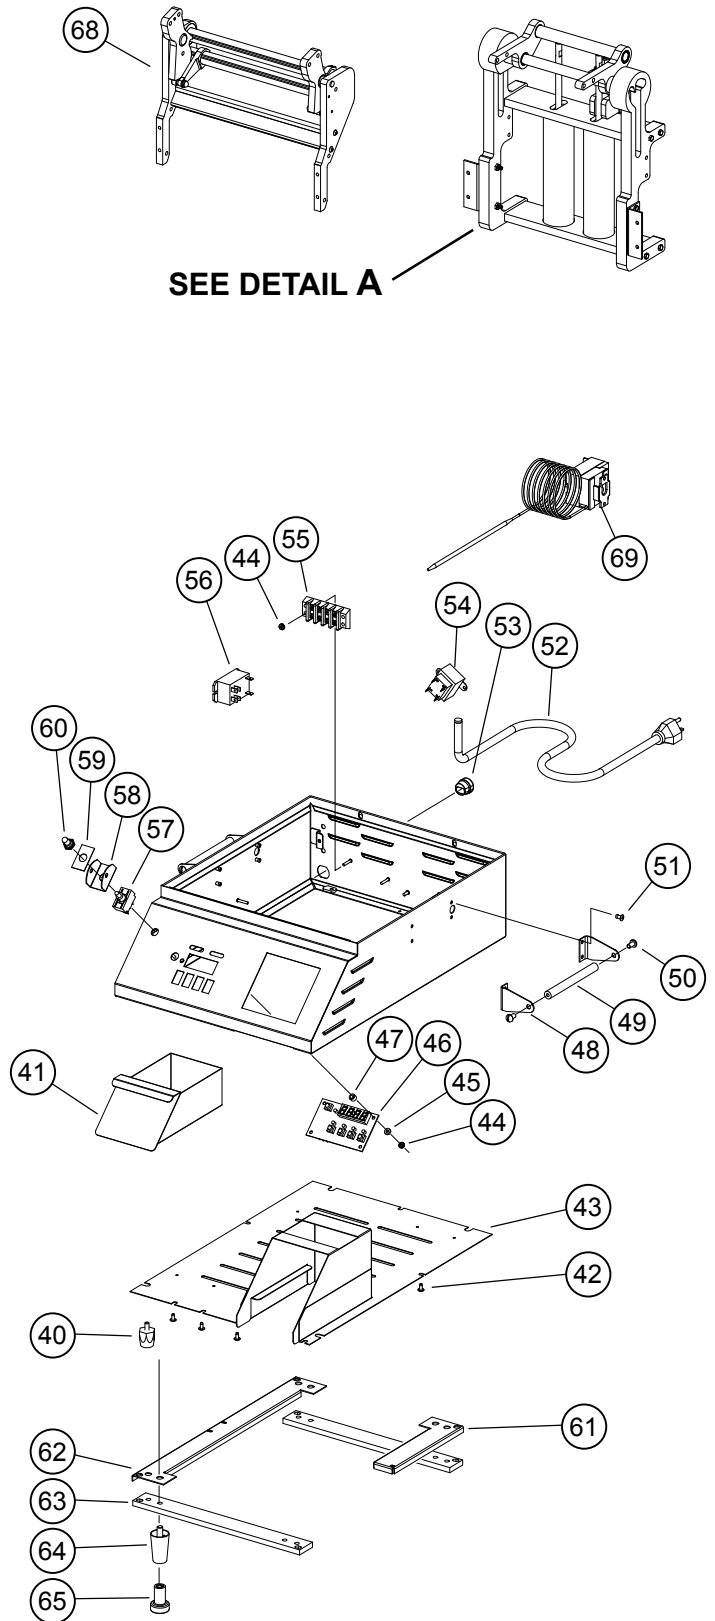

CG/GR14E TWO SIDED GRILLS WITH ELECTRONIC TIMERS

Model: CG/GR14E & CG/GR14IE w/Electronic Timers

SK2580, Rev. D, 3/20/2014

PARTS LIST

November 17, 2015

Model: CG14E/IE & GR14E/IE, 14" ProMax Grills				
Fig No	Part Number	Qty	Description	Application
1	2C-Z2992	2	BOLT 1/4-20X1 PHP STL NP	
	2C-Z6933		1/4-20X1" L HEX BOLT	GR14IEPE
2	2V-Z11395	1	HANDLE	
	2V-Z2989		HANDLE 14"	GR14IEPE
3	2B-Z14019	2	ARM, STANDARD 45 DEG.	
	2B-Z2987		ARM, 14"	GR14IEPE
4	2C-1523	4	SCREW 1/4-20X3/4 SS RHP	
5	2C-08-07-0262	14	WASHER, SS 1/4 INT - LOCK	
6	2A-Z11676	2	CHAIN LINK, 50SS	
12	2V-Z11388	2	LINK ASSY BASE, TOP	
14	2C-1512	8	SCREW 10-24X3/8 RHP STL	
15	2E-Z3768	1	LOCKNUT, CONDUIT, 1/2 IN.	
16	D9-Z11751	1	PLATE, TOP CONDUIT KEEPER	
	2A-Z3827		PLATE STAMPING - CONDUIT	GR14IEPE
17	2C-Y3999	2	RIVET 3/16X.44 POP AL SM	
	2C-Z3917		RIVET, POP .188	GR14IEPE
18	2E-Z11699	1	CONDUIT, 1.2' 90 DEG	
	2E-Z2898		CONDUIT ASSY, PTFE	GR14IEPE
19	D9-Z14020	1	TOP HOUSING, LEFT, 14"	
	D9-Z4849		HOUSING TOP, 14"	GR14IEPE
20	2C-1512	7	SCREW 10-24X3/8 RHP STL	
21	2C-Z2893	8	NUT 10-24 HEX STL ZP	
22	D9-Z13099	2	BRACKET, INSULATION	
23	D9-Z2888	1	INSULATION - 14"	
24	D9-Z2075	1	TOP ELEMENT/INS. PLATE/14	
25	D9-GR0514	1	ELEMENT	CG14E-120VC, GR14E-120VC
	D9-GR0535		ELEMENT ASSY	CG/GR14E-230V, 240V
	D9-GR0618		ELEMENT	GR14IEPE-208
	PS-GR0563		ELEMENT 2N-Z2391	CG/GR14IE-230/240V, CG/GR14IEA-230/240V, CG14IEGT230/240
26	2C-08-07-0285	8	SCREW 10-24X3/4X3/8 TYPE	
27	2F-Z1946	1	CASTING, GR. TOP, ALUM. -14	CG14E
	2F-Z1948		CASTING, SM, TOP, IRON-14"	GR14IE
	2F-Z1950		CASTING, GR, TOP, IRON-14"	CG14IE
	2F-Z7786		TOP CASTING, SM AL, -14"	GR14E
28	2C-1827	3	WASHER #10 EXT STL NP	
29	2C-1515	2	SCREW 10-24X.75 ST RH NP	
30	2C-8833	2	SCREW 8-18X1/2 HEX STL NP	
31	2C-Z3350	2	HALF CLAMP .188 D STL ZP	
32	2E-Z3278	1	RTD PROBE - 48" LONG WIRE	
33	D9-Z14856	1	BRACKET, PROBE MOUNT	
34	2F-Z11953	1	BOT. CAST.SMOOTH 14 ALUM	GR14E
	2F-Z11954		BOT. CAST.GROOVED 14 ALUM	CG14E
	D9-Z15402		MACH., 14" IRON, GRV BTM	CG14IE
	D9-Z15403		MACH., 14" IRON, SMT BTM	GR14IE, CG14IEGT, GR14IEPE
	D9-GR0077		CASTING BOTTOM ASSY	GR14IEPE
35	2C-08-07-0117	5	SCREW 10-24X3/4 FZA	
36	D9-GR0513	1	ELEMENT	CG14E-120VC, GR14E-120VC
	D9-GR0534		ELEMENT ASSY	CG/GR14E-230V, 240V
	D9-GR0562		ELEMENT 14" BOTTOM 1800W, 208/240V	CG/GR14IE-230/240V, CG/GR14IEA-230/240V, CG14IEGT230/240