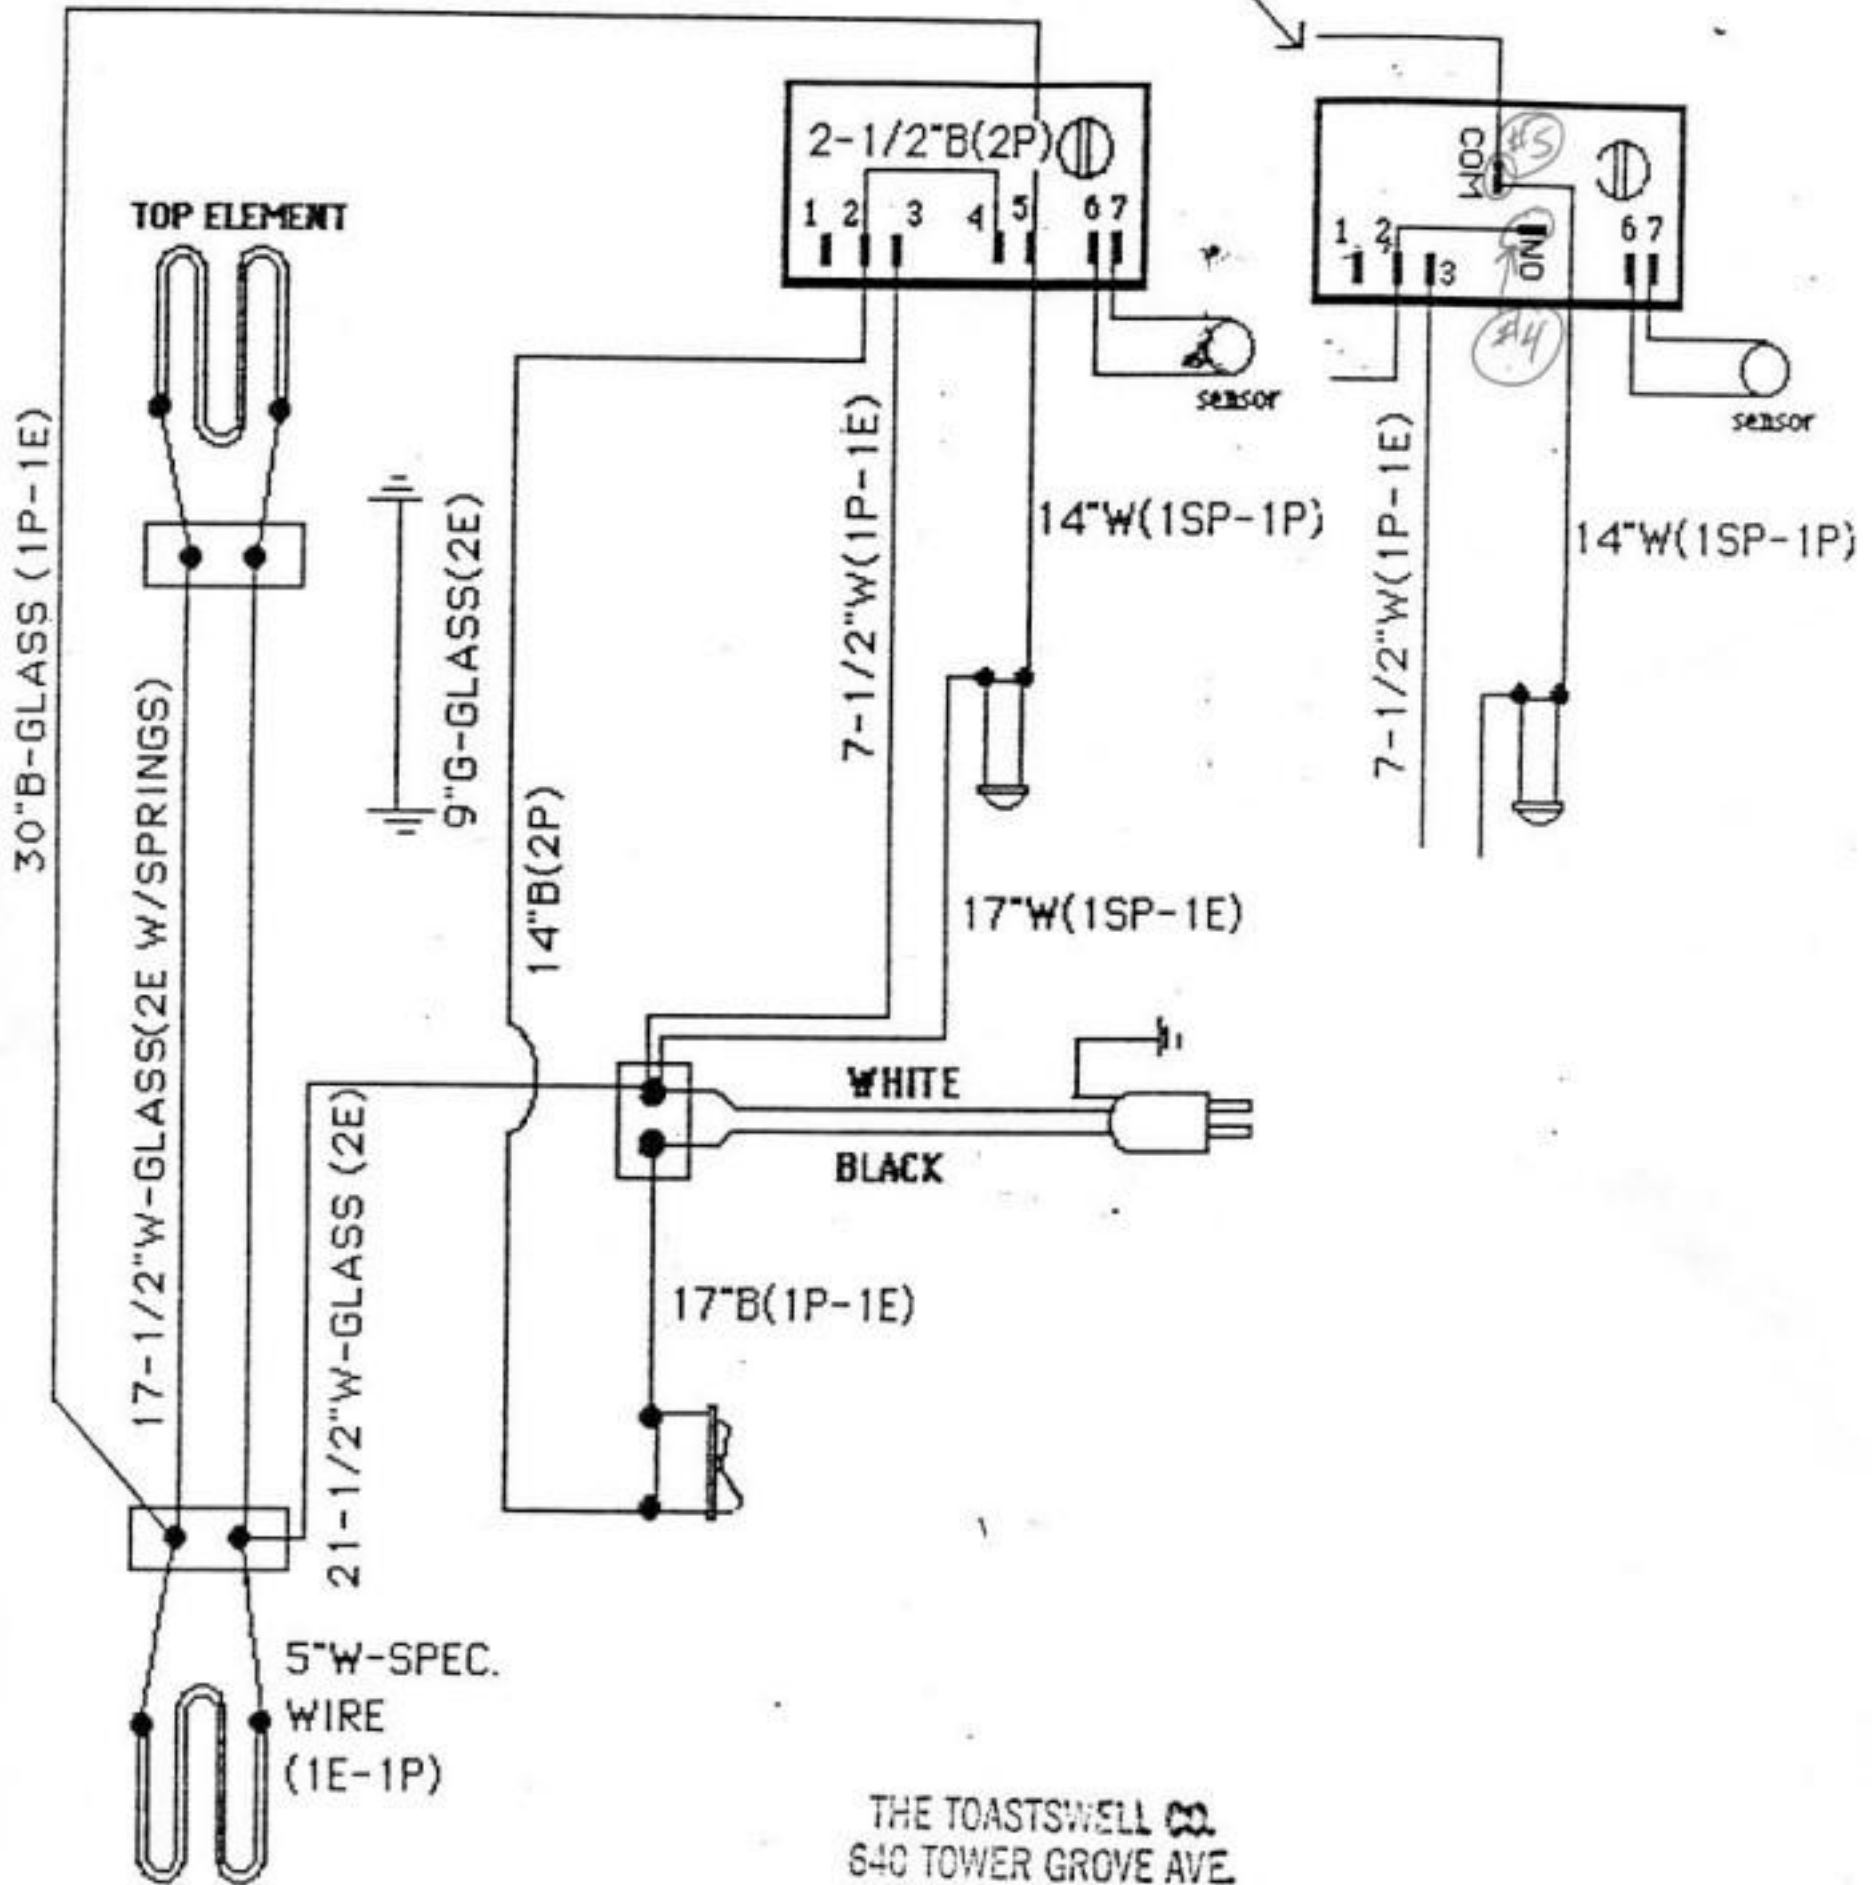

12-29-90

ZYTRON 120V WIRING

CONTROL AFTER 2/2/93

THE TOASTSWELL CO.
640 TOWER GROVE AVE.
ST. LOUIS, MO 63110